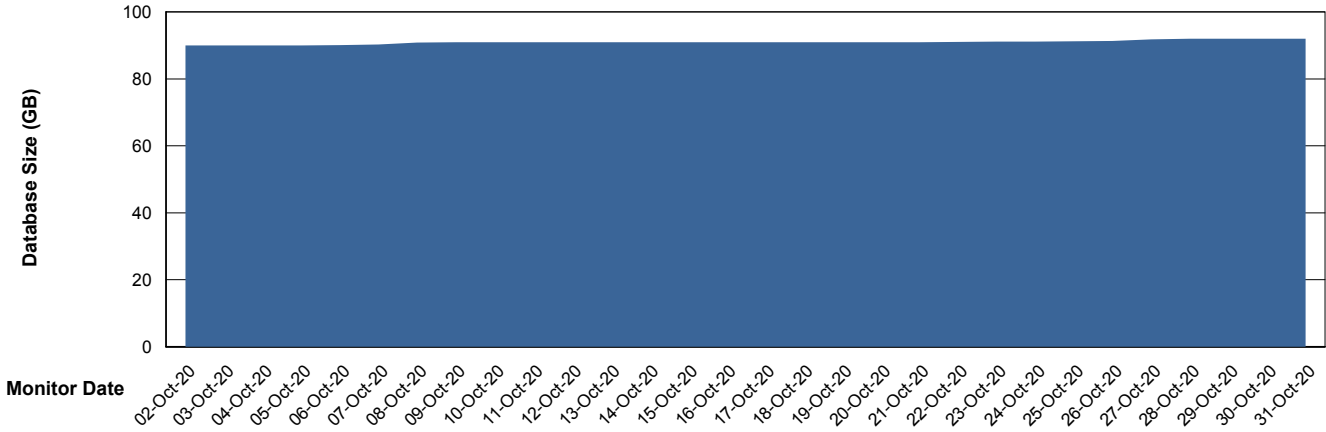

Database Performance BOHABS02_DB_Standby

DB Processes Max 500
DB Sessions Max 776

Weekly SLA Customer Report

Customer BOH_Production
 Database ID 55

DATABASE SIZE BOHABS01_DB_Primary

Database growth over last month

Database Tablespace BOHABS01_DB_Primary

Date	Tablespace Name	Filesize (Gb)	Usedsize (Gb)	Percentage free
31-Oct-20	ABSDATA	48	31	35
	INDX	72	58	19
30-Oct-20	ABSDATA	48	31	35
	INDX	72	58	19
29-Oct-20	ABSDATA	48	31	35
	INDX	72	58	19
28-Oct-20	ABSDATA	48	31	35
	INDX	72	58	19
27-Oct-20	ABSDATA	48	31	35
	INDX	72	58	19
26-Oct-20	ABSDATA	48	31	35
	INDX	72	58	19
25-Oct-20	ABSDATA	48	31	35
	INDX	72	58	19