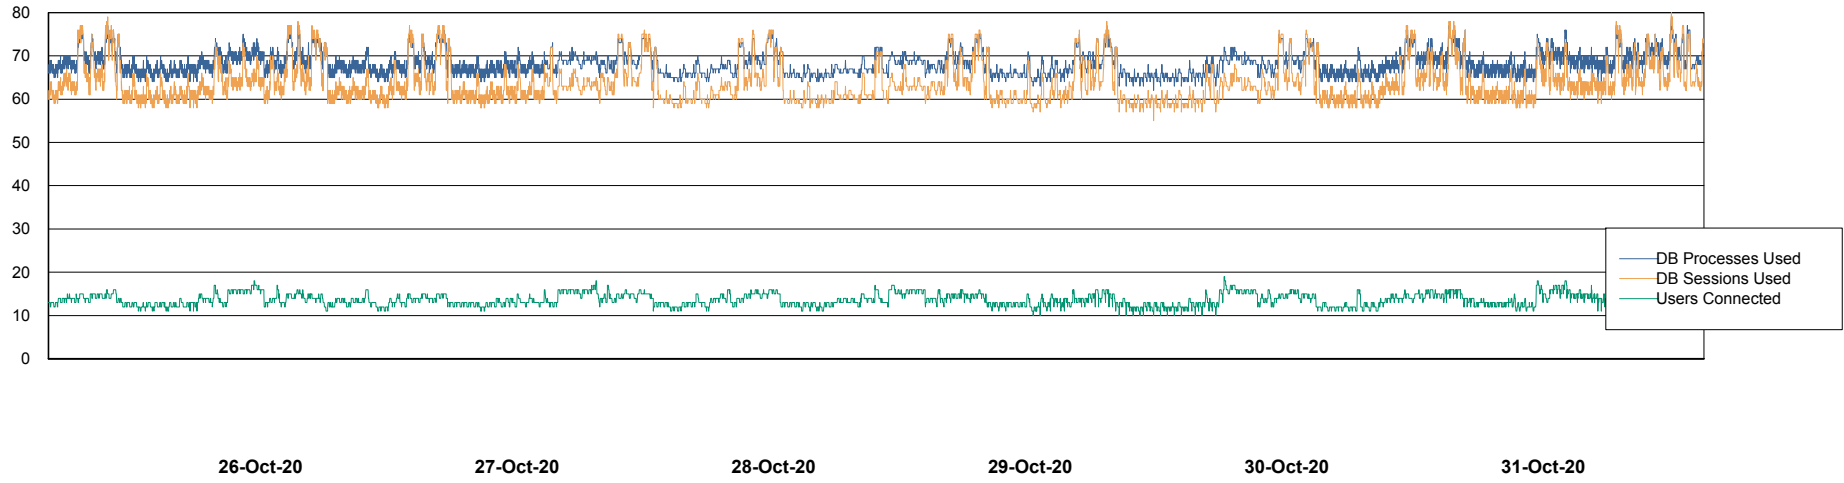

Database Performance BGGDB_BI