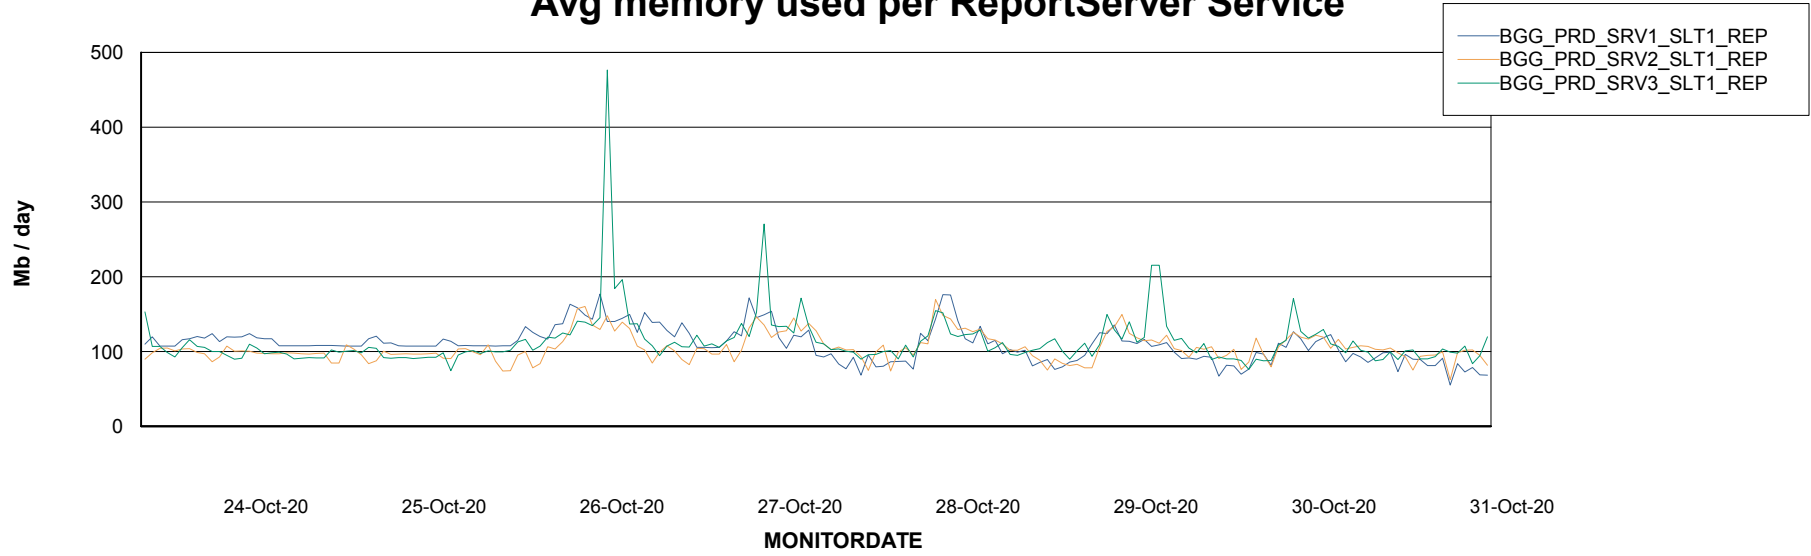

Avg memory used per ABS Server Service

Avg users per day per ABS server

Weekly SLA Customer Report

Customer BGG_Production
Database ID 58

ABSSolute Application ReportServer Services

Avg memory used per ReportServer Service