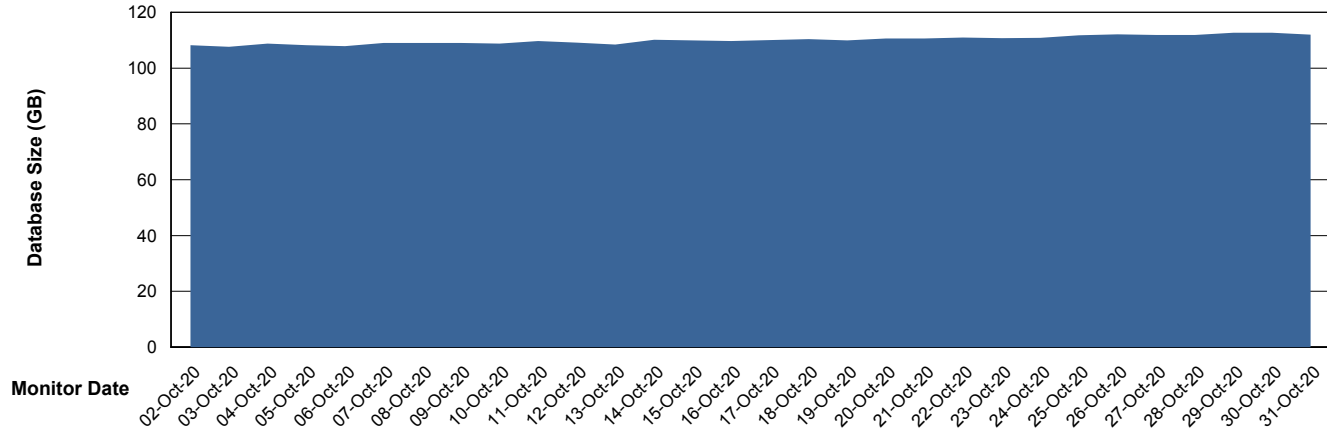

Customer BGG_Production
Database ID 58

Database Performance BGGDB_Standby

Weekly SLA Customer Report

Customer BGG_Production
Database ID 58

DATABASE SIZE BGGDB_BI

Database growth over last month

DATABASE SIZE BGGDB_Production