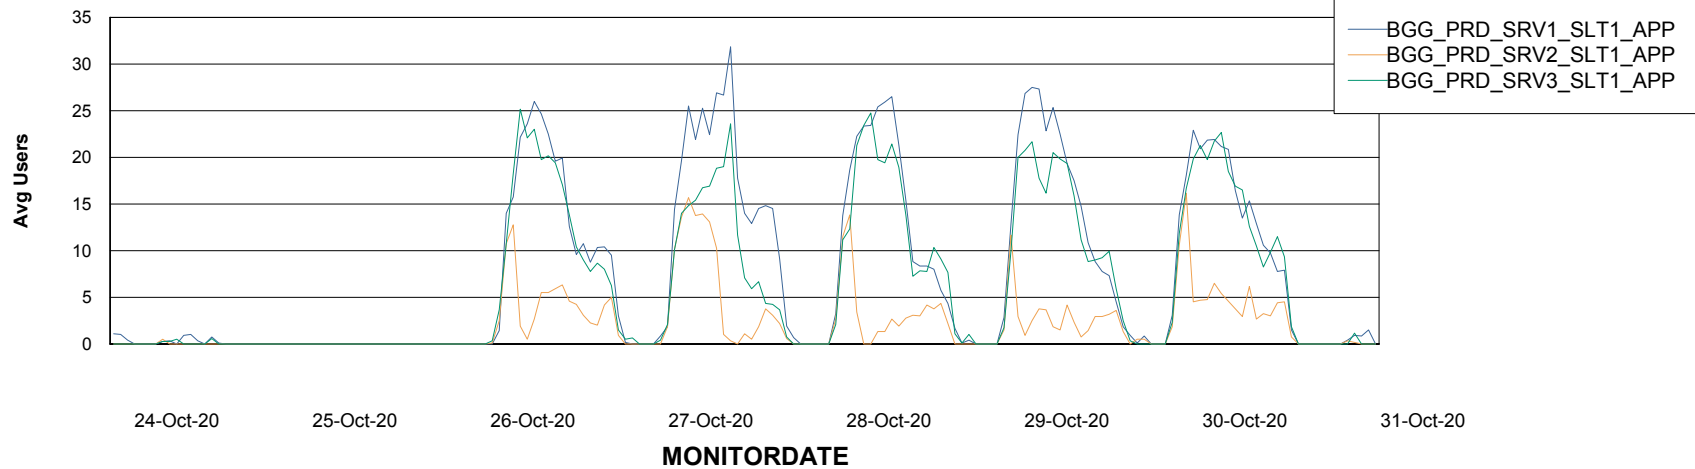

Avg users per day per ABS server