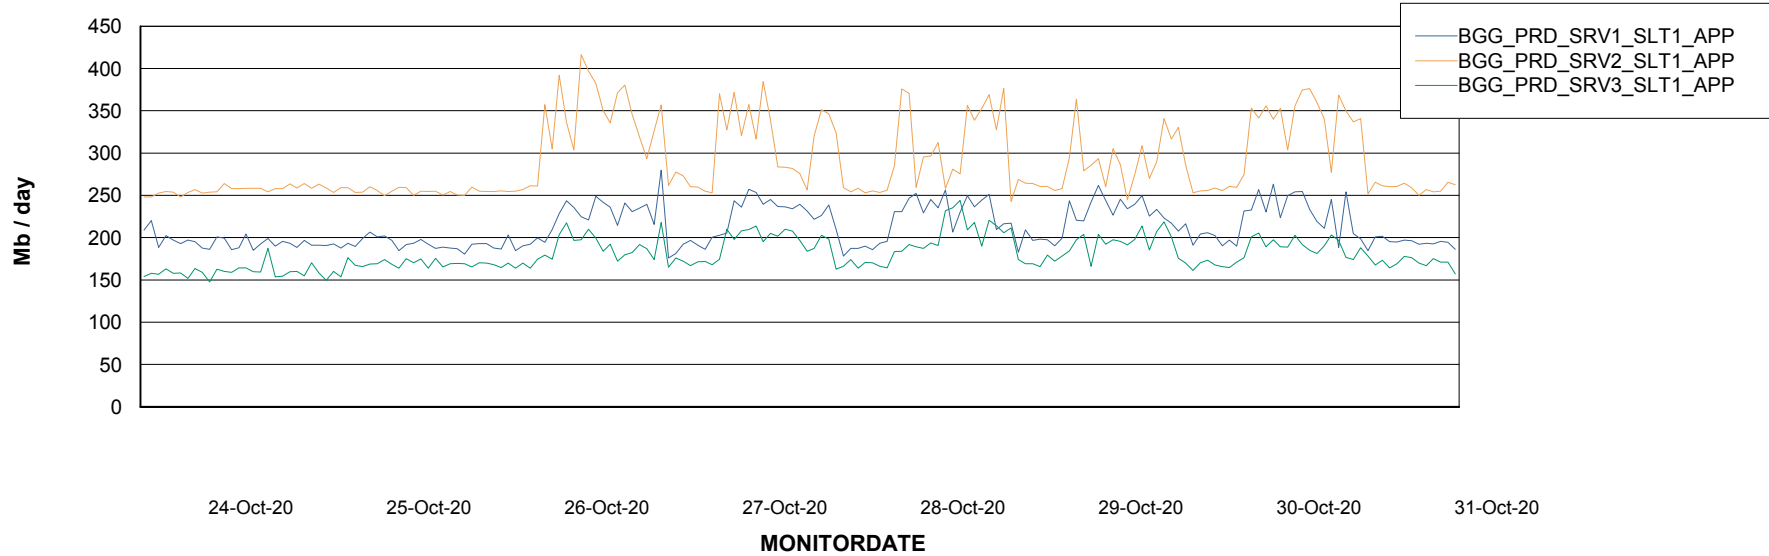

ABSSolute Application Server Services

Avg memory used per ABS Server Service