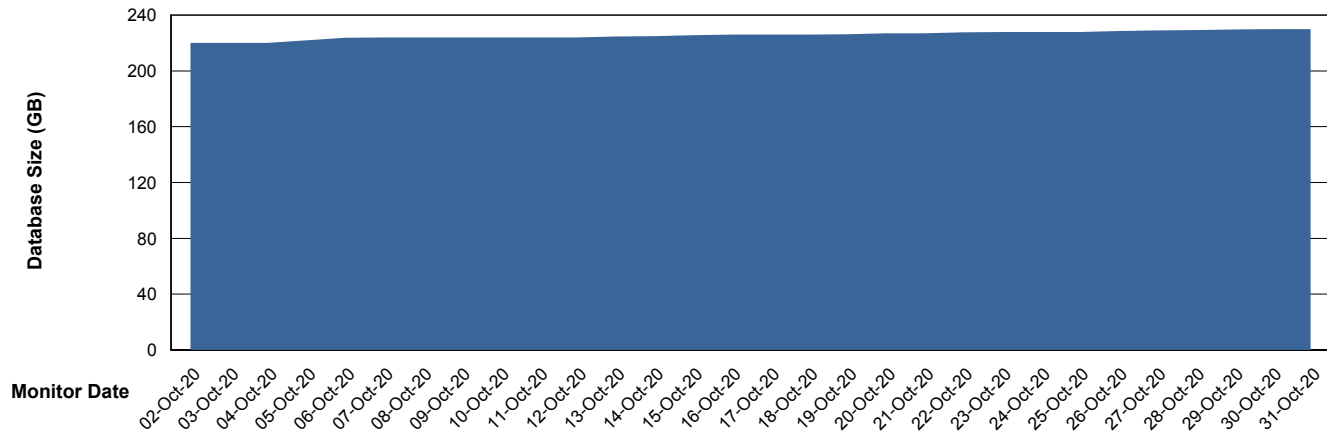

DATABASE SIZE BGGDB_Production

Database growth over last month