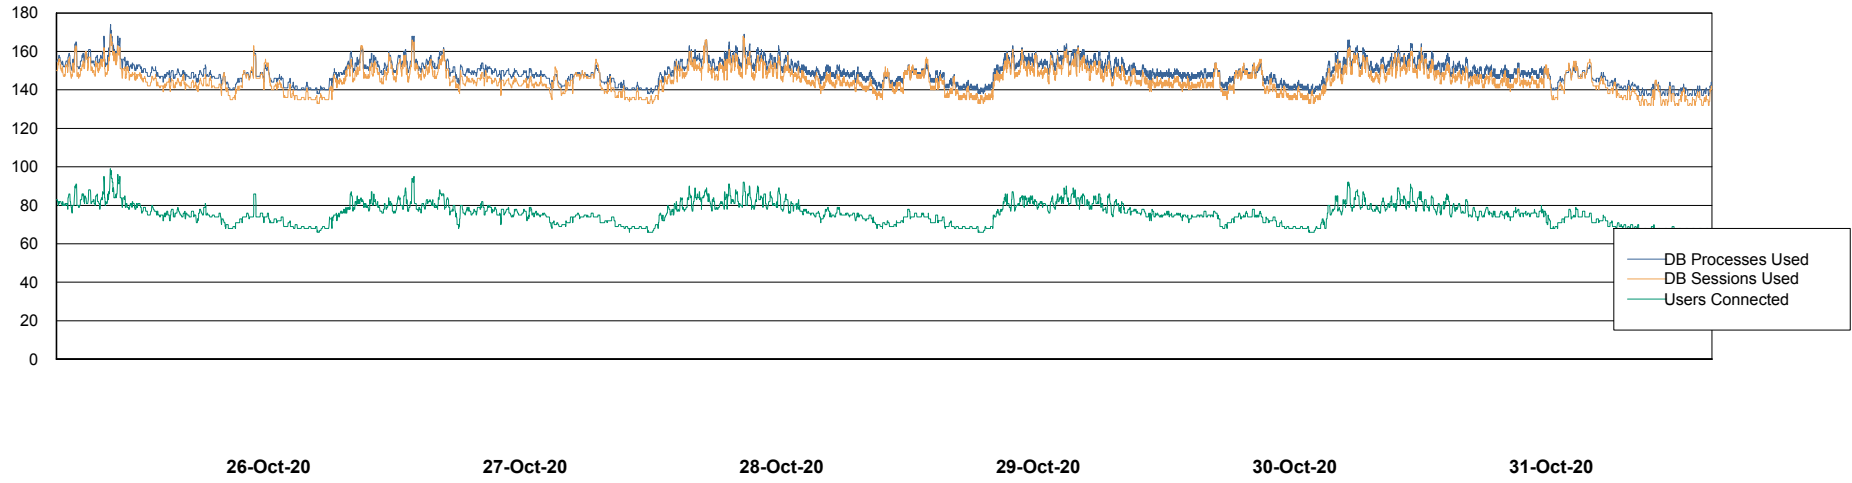

Weekly SLA Customer Report

Customer BGG_Production
Database ID 58

Database Performance BGGDB_BI

Weekly SLA Customer Report

Customer BGG_Production
Database ID 58

Database Performance BGGDB_Production

Weekly SLA Customer Report