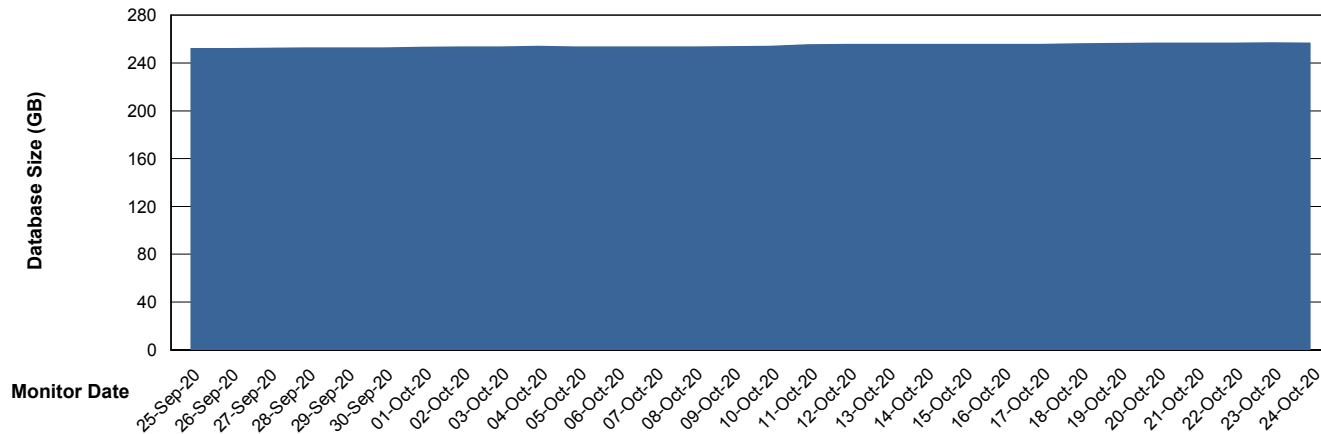

DATABASE SIZE VOSDB_Production

Database growth over last month