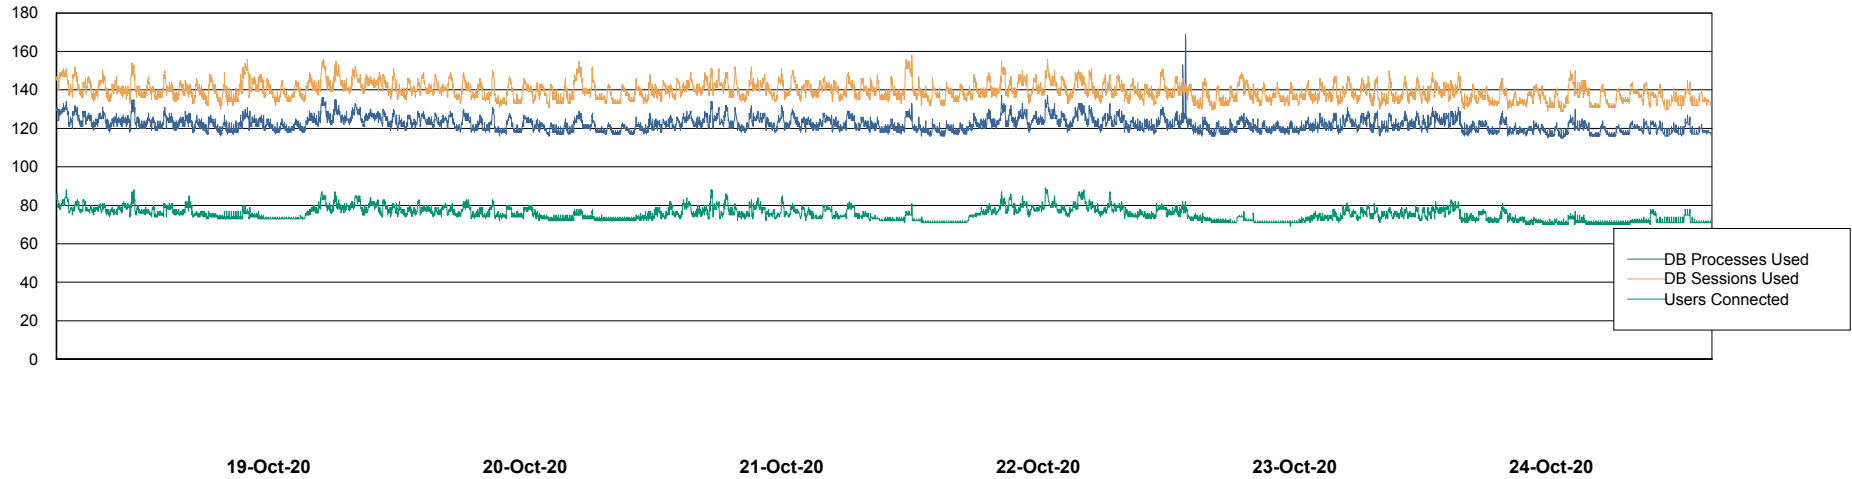

Weekly SLA Customer Report

Customer VOS_Production
Database ID 68

Database Performance VOSBIDB_Production

Weekly SLA Customer Report

Customer VOS_Production
Database ID 68

Database Performance VOSDB_Production