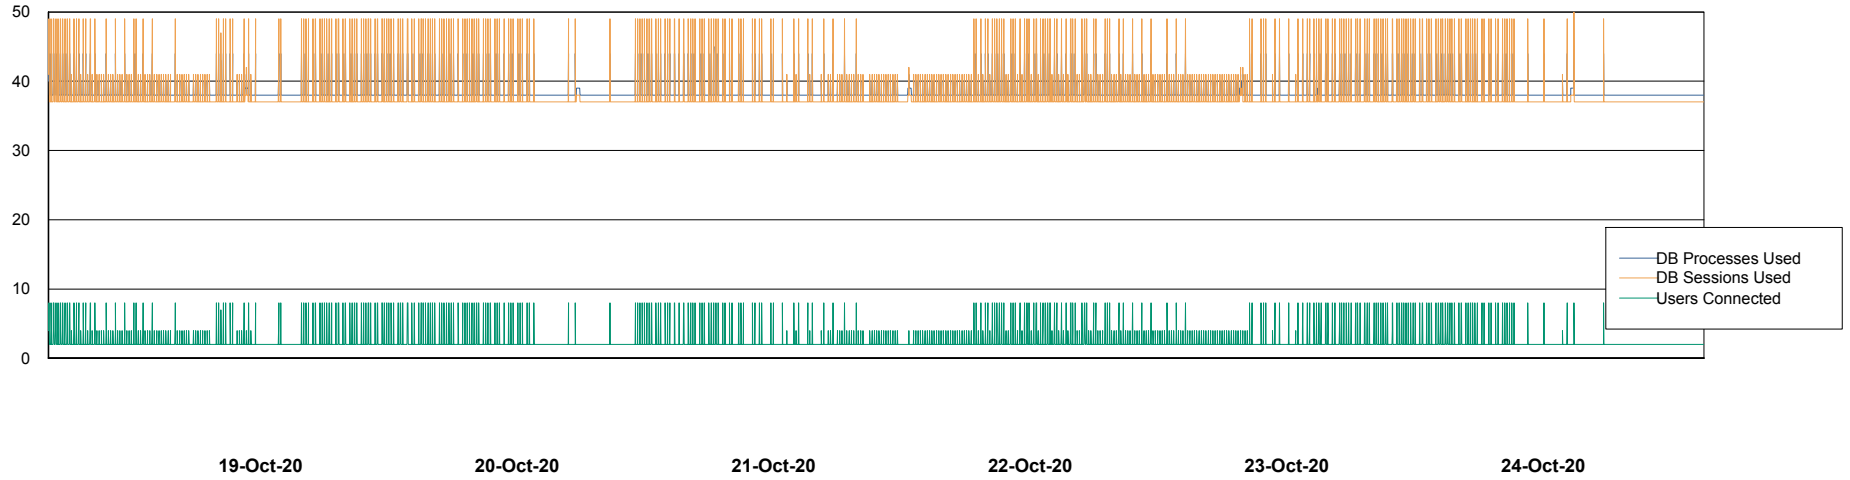

Weekly SLA Customer Report

Customer VOS_Production
Database ID 68

Database Performance VOSBIDB_Production

Weekly SLA Customer Report

Customer VOS_Production
Database ID 68

Database Performance VOSDB_Production

Weekly SLA Customer Report

Customer VOS_Production
Database ID 68

Database Performance VOSDB_Standby

Weekly SLA Customer Report

Customer VOS_Production
Database ID 68

DATABASE SIZE VOSBIDB_Production

Database growth over last month