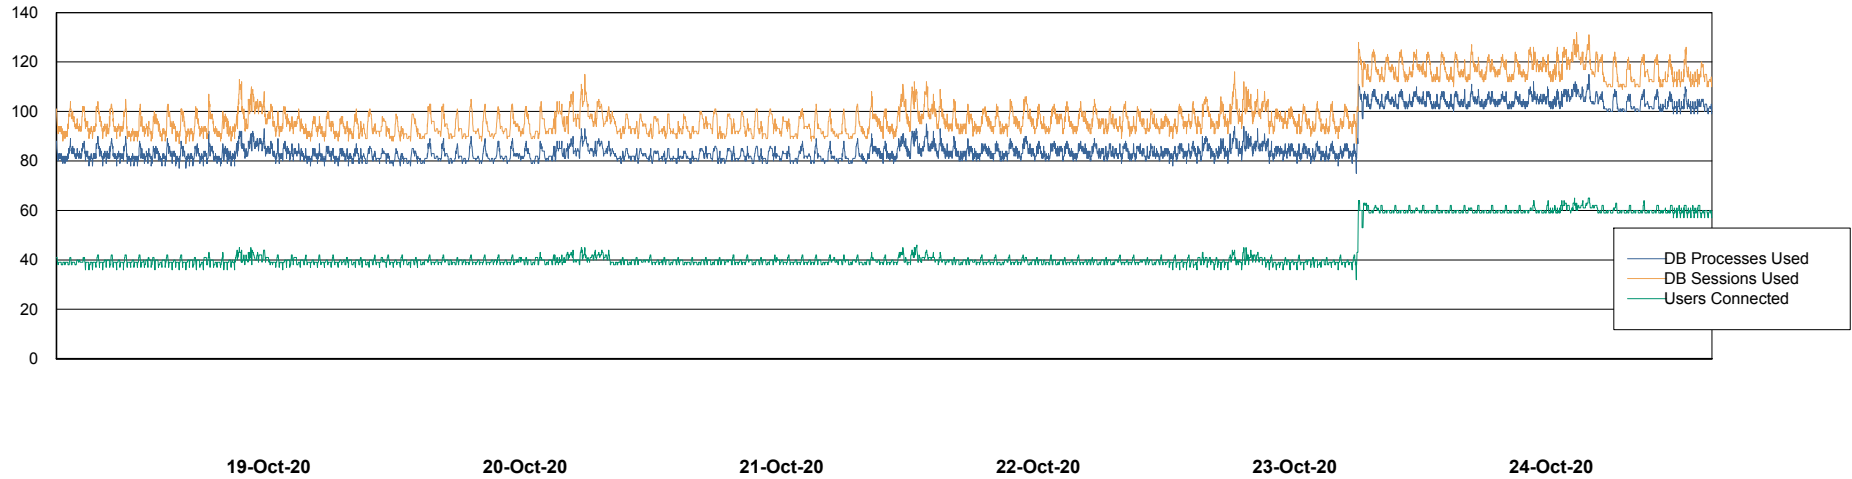

Database Performance VOSBIDB_Production