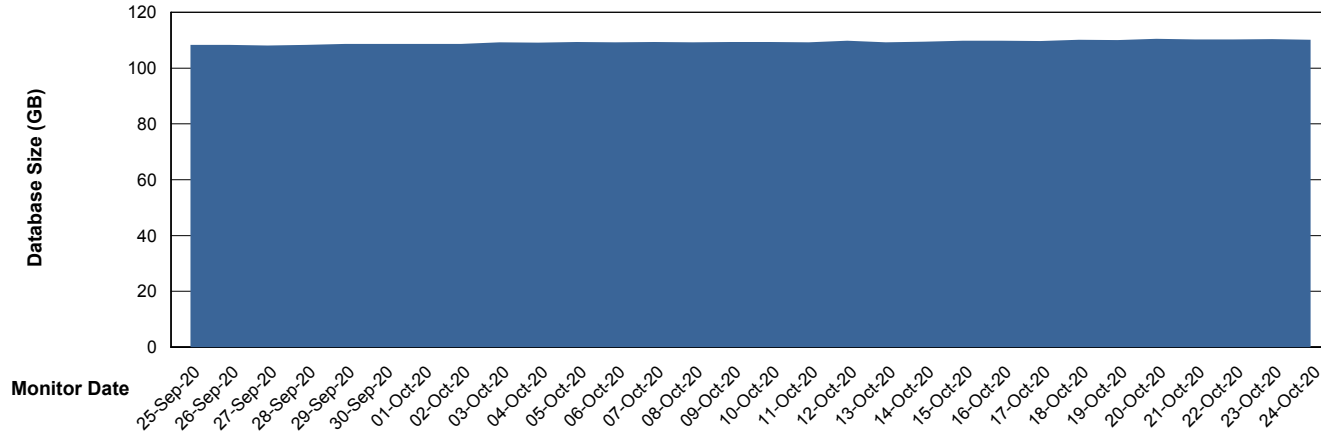

Weekly SLA Customer Report

Customer VOS_Production
Database ID 68

Database Performance VOSDB_Standby

Weekly SLA Customer Report

Customer VOS_Production
Database ID 68

DATABASE SIZE VOSBIDB_Production

Database growth over last month