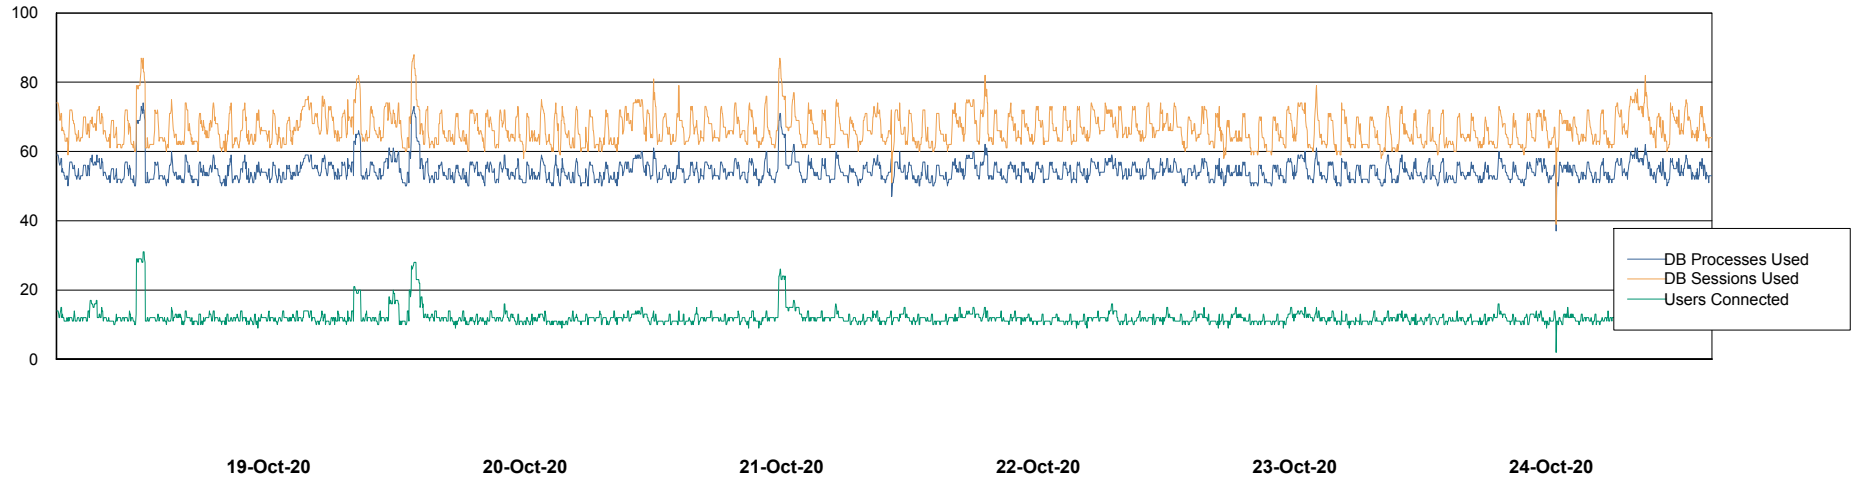

Database Performance VENDB_BI