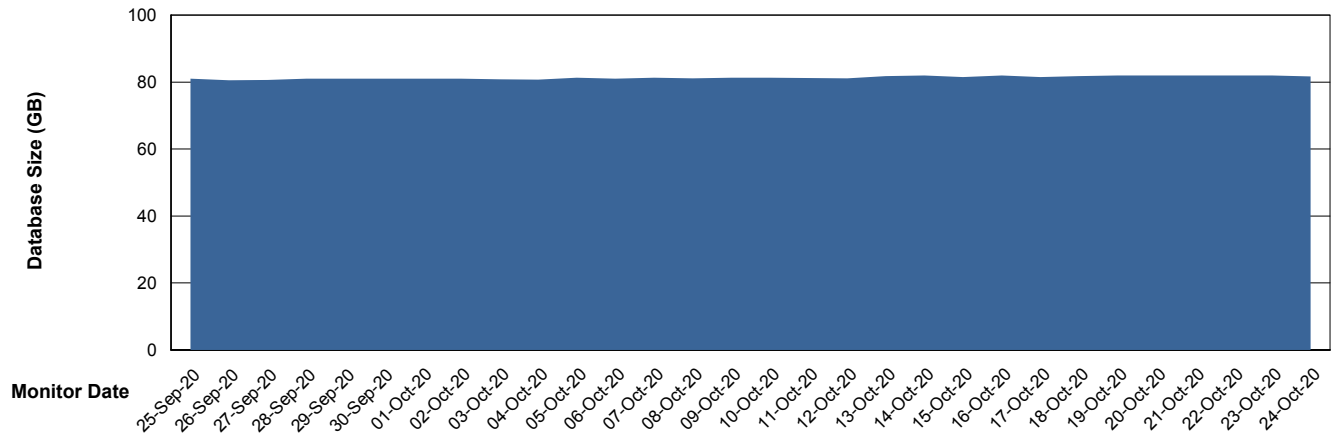

DATABASE SIZE VENDB_BI

Database growth over last month