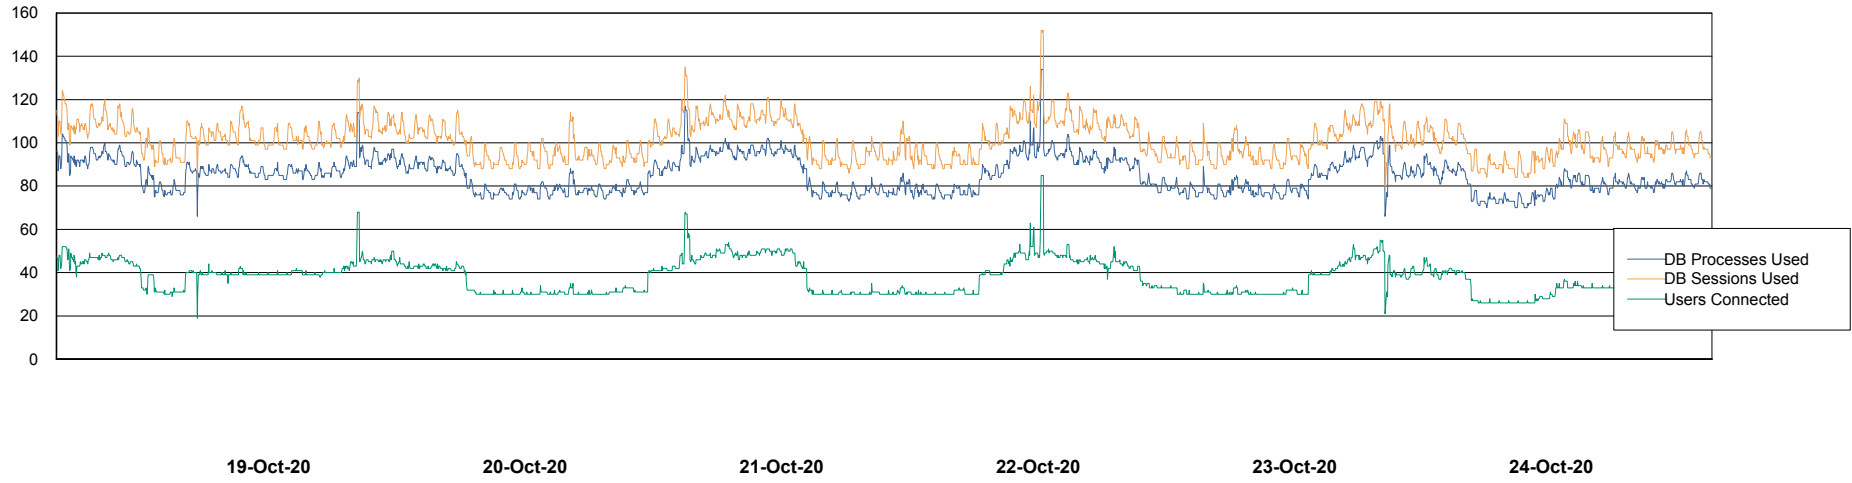

Database Performance ABSVEN06 Primary DB 2019