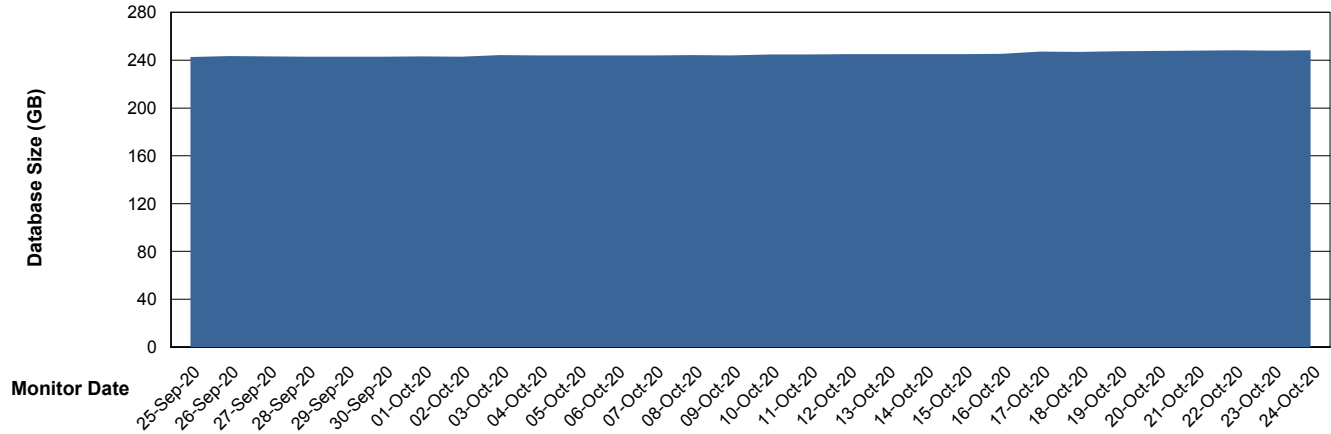

Weekly SLA Customer Report

Customer VEN_Production
Database ID 35

Database Performance VENDB_BI

Weekly SLA Customer Report

Customer VEN_Production
Database ID 35

DATABASE SIZE ABSVEN06 Primary DB 2019

Database growth over last month

DATABASE SIZE VENDB_BI

Database growth over last month

Weekly SLA Customer Report

Customer VEN_Production
 Database ID 35

Database Tablespace ABSVEN06 Primary DB 2019

Date	Tablespace Name	Filesize (Gb)	Usedsize (Gb)	Percentage free
24-Oct-20	ABSDATA	150	121	19
	INDX	142	117	18
23-Oct-20	ABSDATA	150	121	19
	INDX	142	117	18
22-Oct-20	ABSDATA	150	121	19
	INDX	142	117	18
21-Oct-20	ABSDATA	150	121	19
	INDX	142	117	18
20-Oct-20	ABSDATA	150	121	19
	INDX	142	116	18
19-Oct-20	ABSDATA	150	121	19
	INDX	142	116	18
18-Oct-20	ABSDATA	150	121	19
	INDX	142	116	18