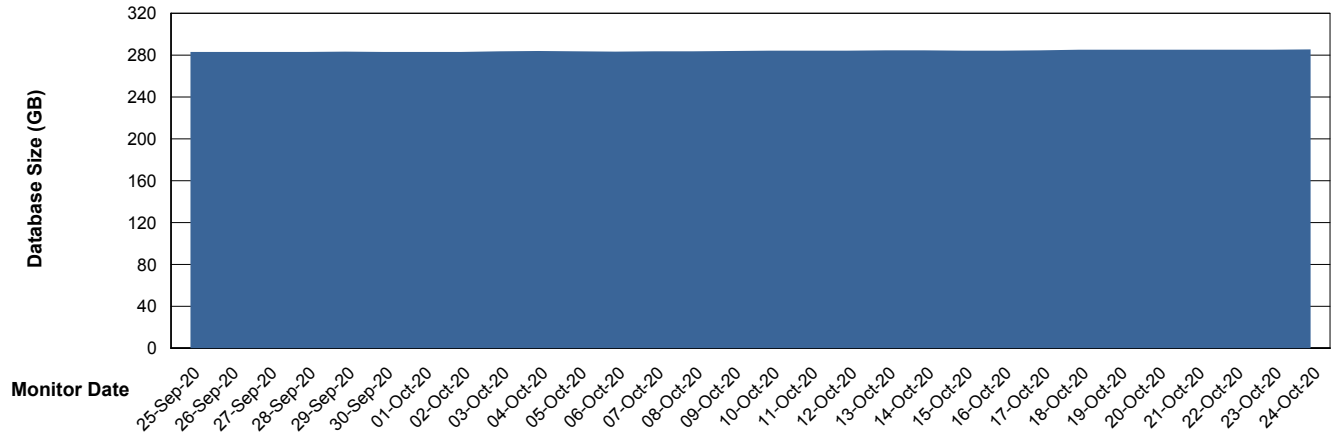

DATABASE SIZE STKDB_ABS1 Production Database

Database growth over last month

Database Tablespace STKDB_ABS1 Production Database

Date	Tablespace Name	Filesize (Gb)	Usedsize (Gb)	Percentage free
24-Oct-20	ABSDATA	177	117	34
	INDX	194	163	16
23-Oct-20	ABSDATA	177	117	34
	INDX	194	163	16
22-Oct-20	ABSDATA	177	117	34
	INDX	194	163	16
21-Oct-20	ABSDATA	177	117	34
	INDX	191	163	15
20-Oct-20	ABSDATA	177	117	34
	INDX	191	163	15
19-Oct-20	ABSDATA	177	117	34
	INDX	191	163	15
18-Oct-20	ABSDATA	177	117	34
	INDX	191	163	15