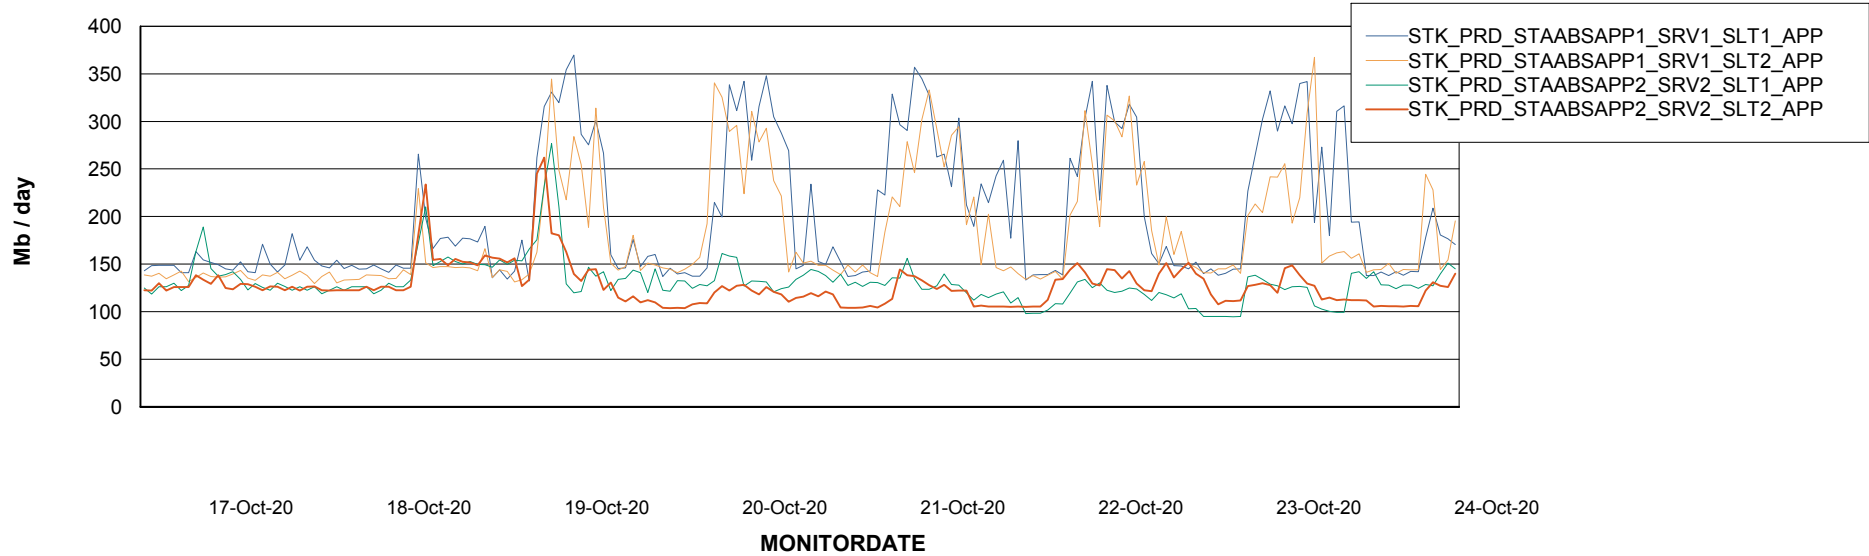

ABSolute Application Server Services

Avg memory used per ABS Server Service