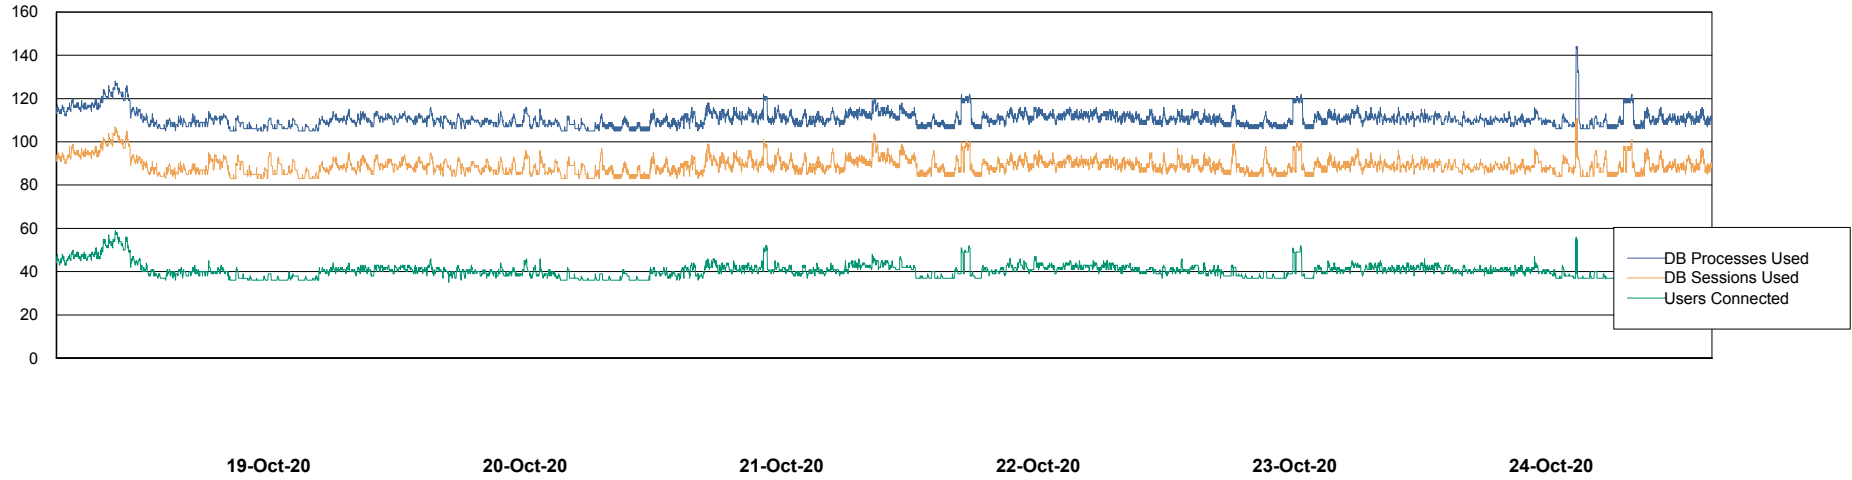

Database Performance STKDB_ABS1 Production Database