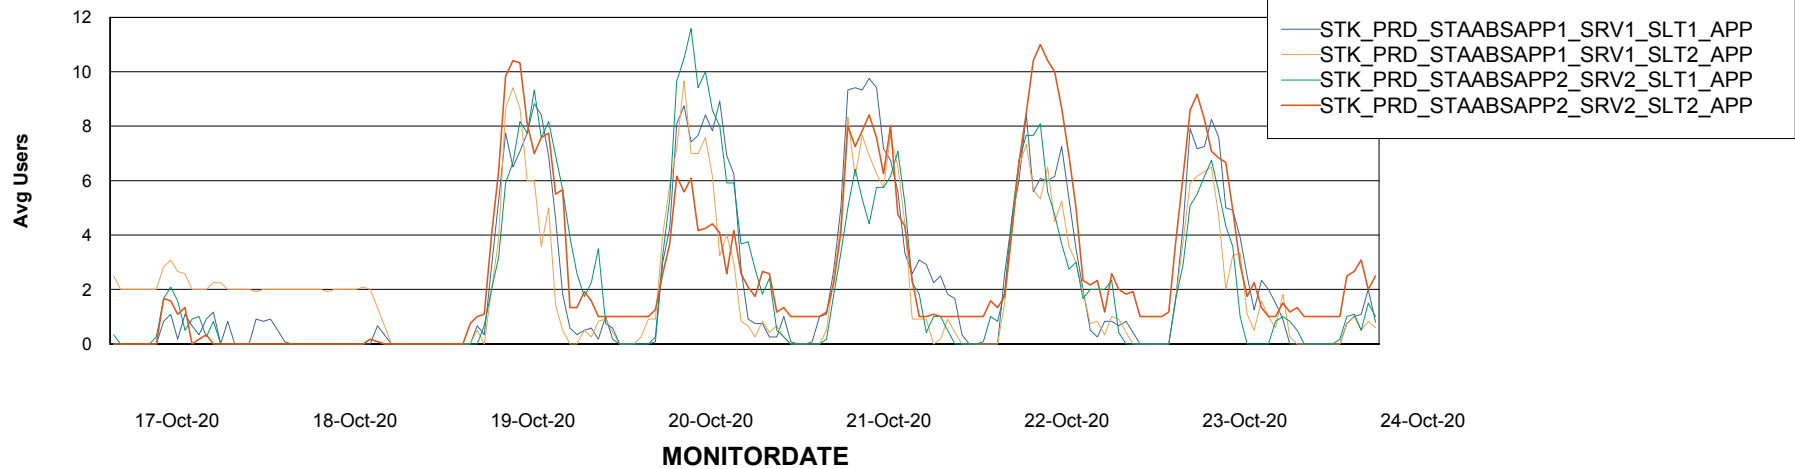

Avg users per day per ABS server