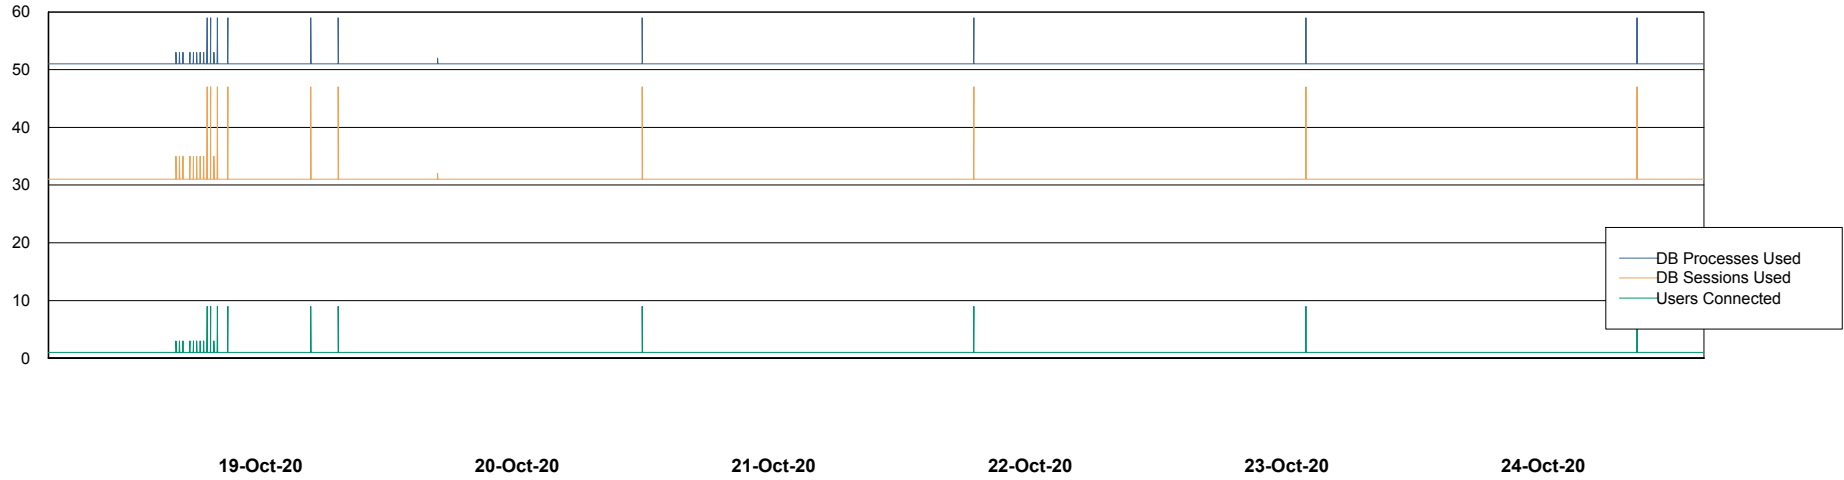

Weekly SLA Customer Report

Customer STK_Production
Database ID 82

Database Performance STKDB_ABS1 Production Database

Weekly SLA Customer Report

Customer STK_Production
Database ID 82

Database Performance STKDB_ABS1SB Standby Database