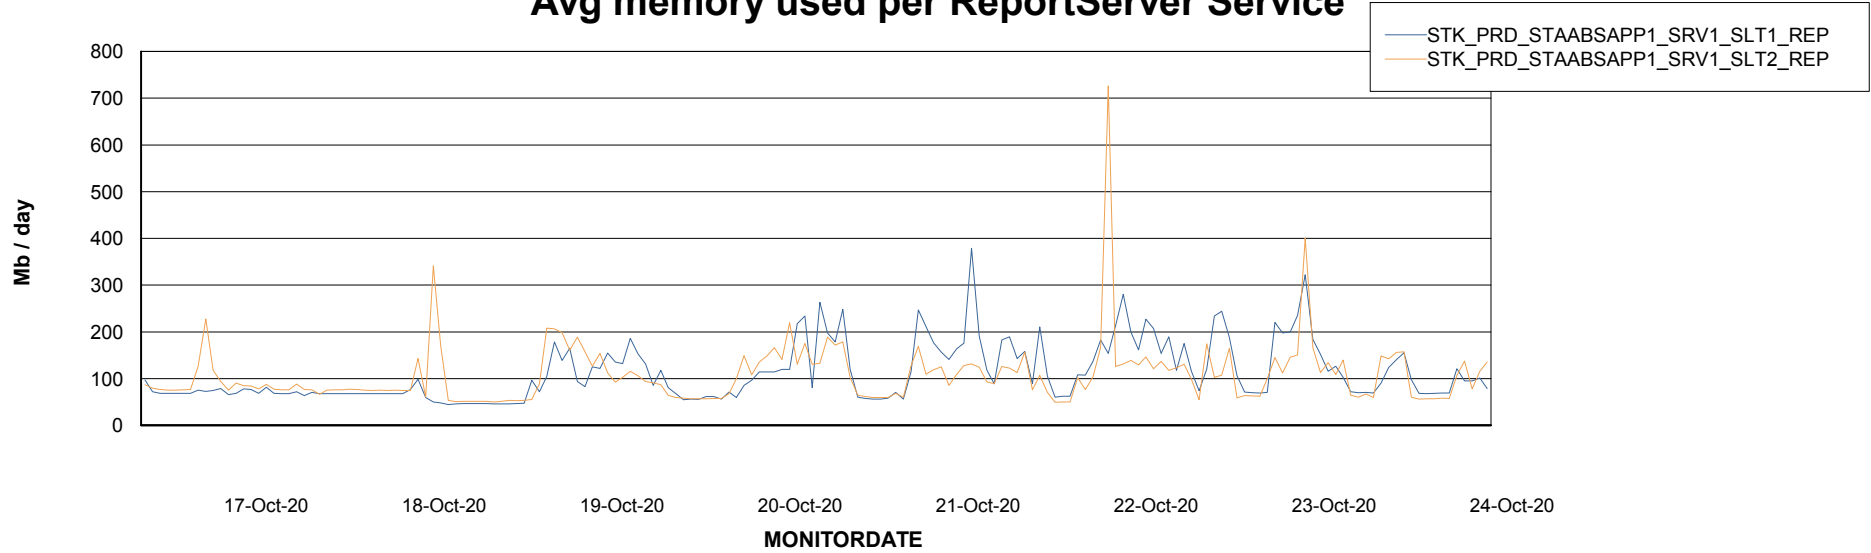

Avg memory used per ABS Server Service

Avg users per day per ABS server

Weekly SLA Customer Report

Customer STK_Production
Database ID 82

ABSSolute Application ReportServer Services

Avg memory used per ReportServer Service