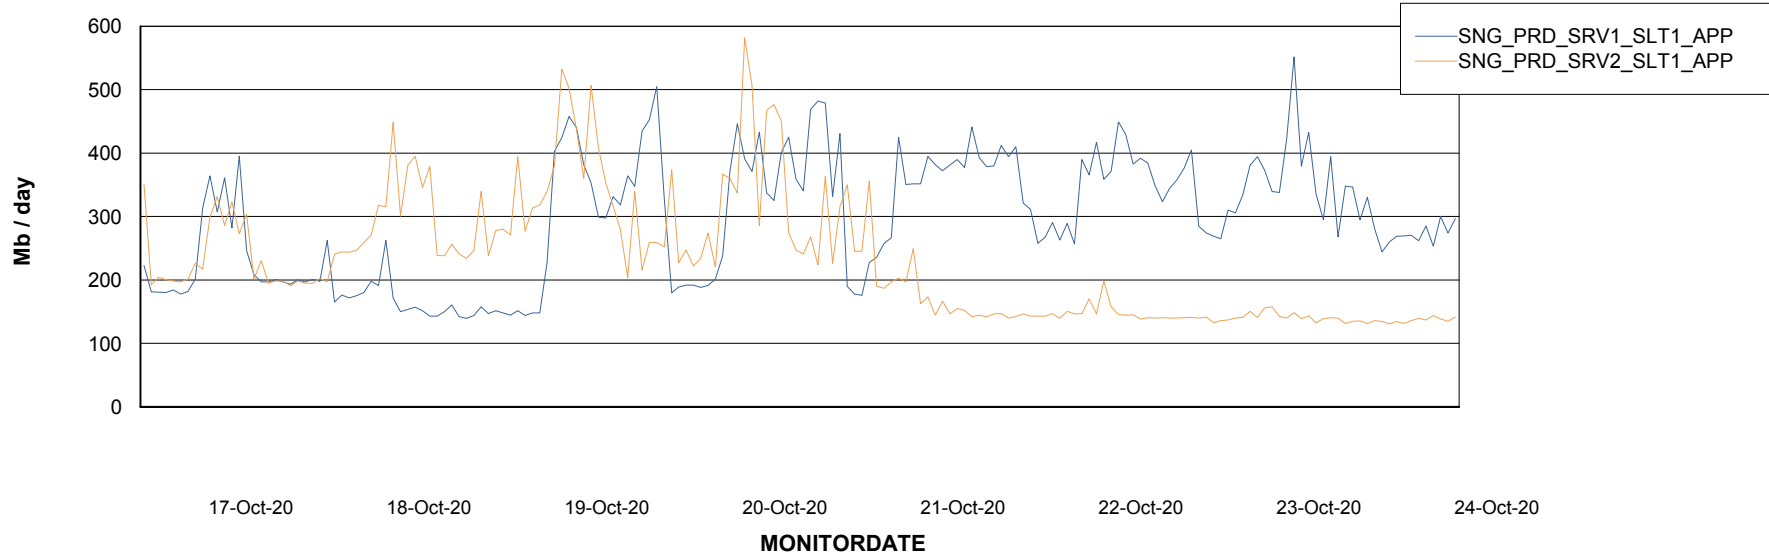

Database Tablespace SNGDB_Production

Date	Tablespace Name	Filesize (Gb)	Usedsize (Gb)	Percentage free
24-Oct-20	ABSDATA	40	25	38
	INDX	80	62	23
23-Oct-20	ABSDATA	40	25	38
	INDX	80	62	23
22-Oct-20	ABSDATA	40	25	38
	INDX	80	62	23
21-Oct-20	ABSDATA	40	25	38
	INDX	80	62	23
20-Oct-20	ABSDATA	40	25	38
	INDX	80	61	24
19-Oct-20	ABSDATA	40	25	38
	INDX	80	61	24
18-Oct-20	ABSDATA	40	25	38
	INDX	80	61	24

Weekly SLA Customer Report

Customer SNG_Production
Database ID 70

ABSSolute Application Server Services

Avg memory used per ABS Server Service

Avg users per day per ABS server

Weekly SLA Customer Report

Customer SNG_Production
Database ID 70