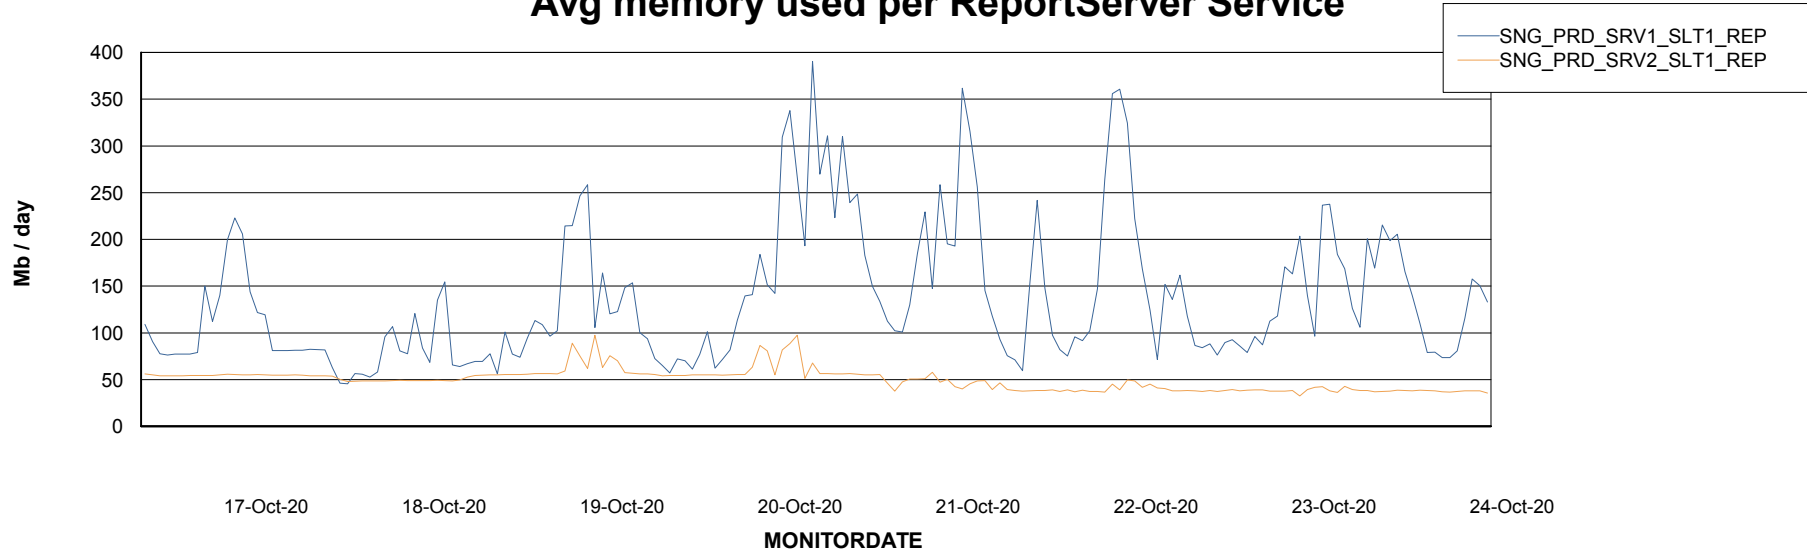

ABSSolute Application ReportServer Services

Avg memory used per ReportServer Service