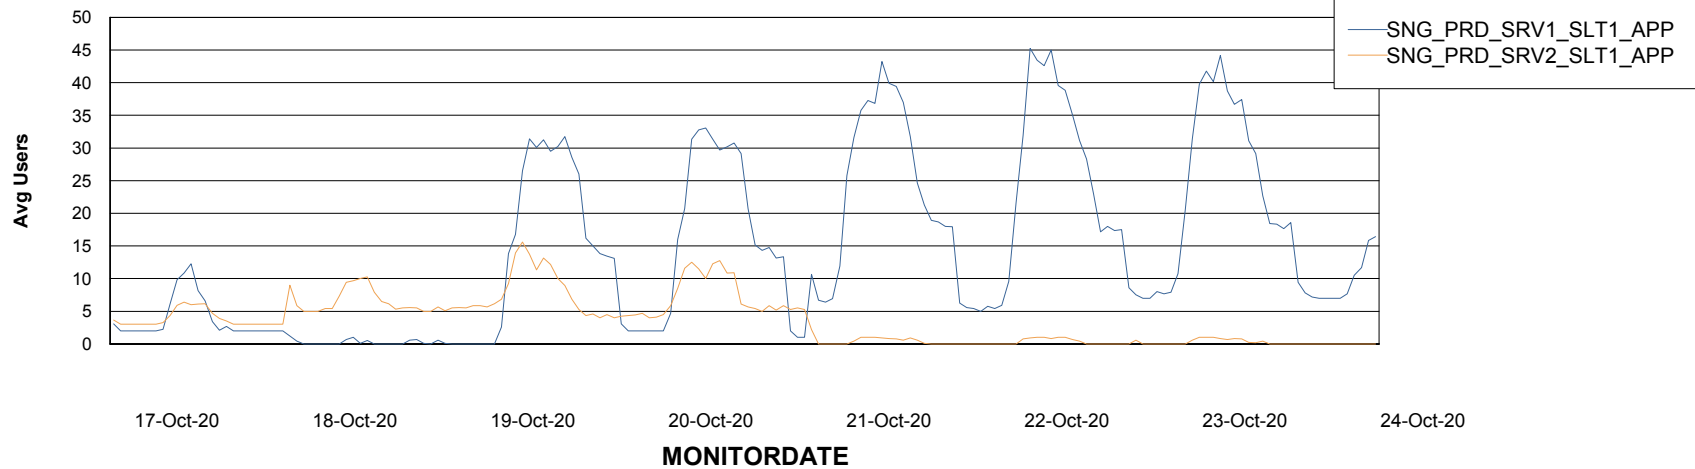

Weekly SLA Customer Report

Customer SNG_Production
Database ID 70

ABSSolute Application Server Services

Avg memory used per ABS Server Service

Avg users per day per ABS server

Weekly SLA Customer Report

Customer SNG_Production
Database ID 70