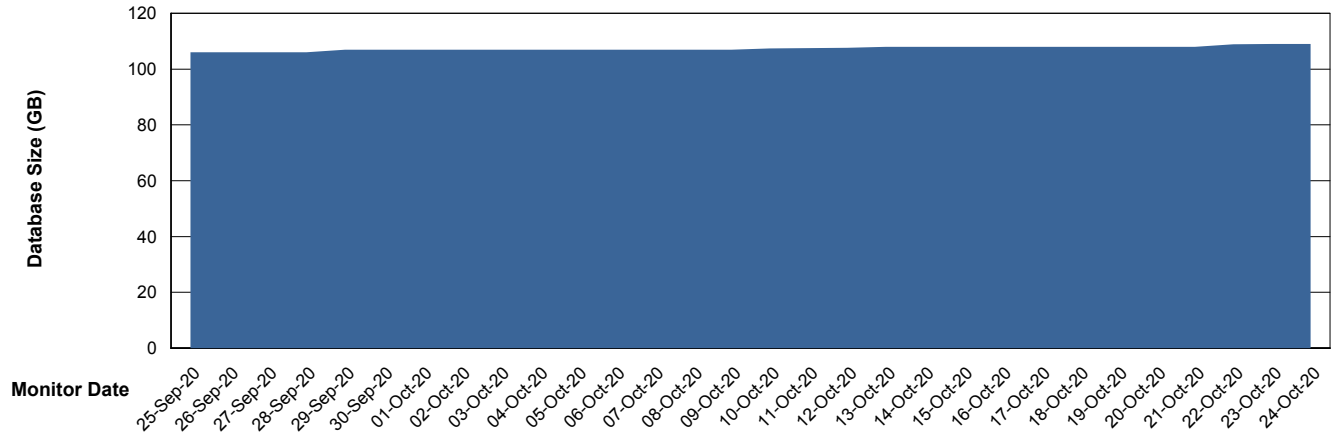

Weekly SLA Customer Report

Customer SNG_Production
Database ID 70

Database Performance SNGDB_Production

Weekly SLA Customer Report

Customer SNG_Production
 Database ID 70

DATABASE SIZE SNGDB_Production

Database growth over last month