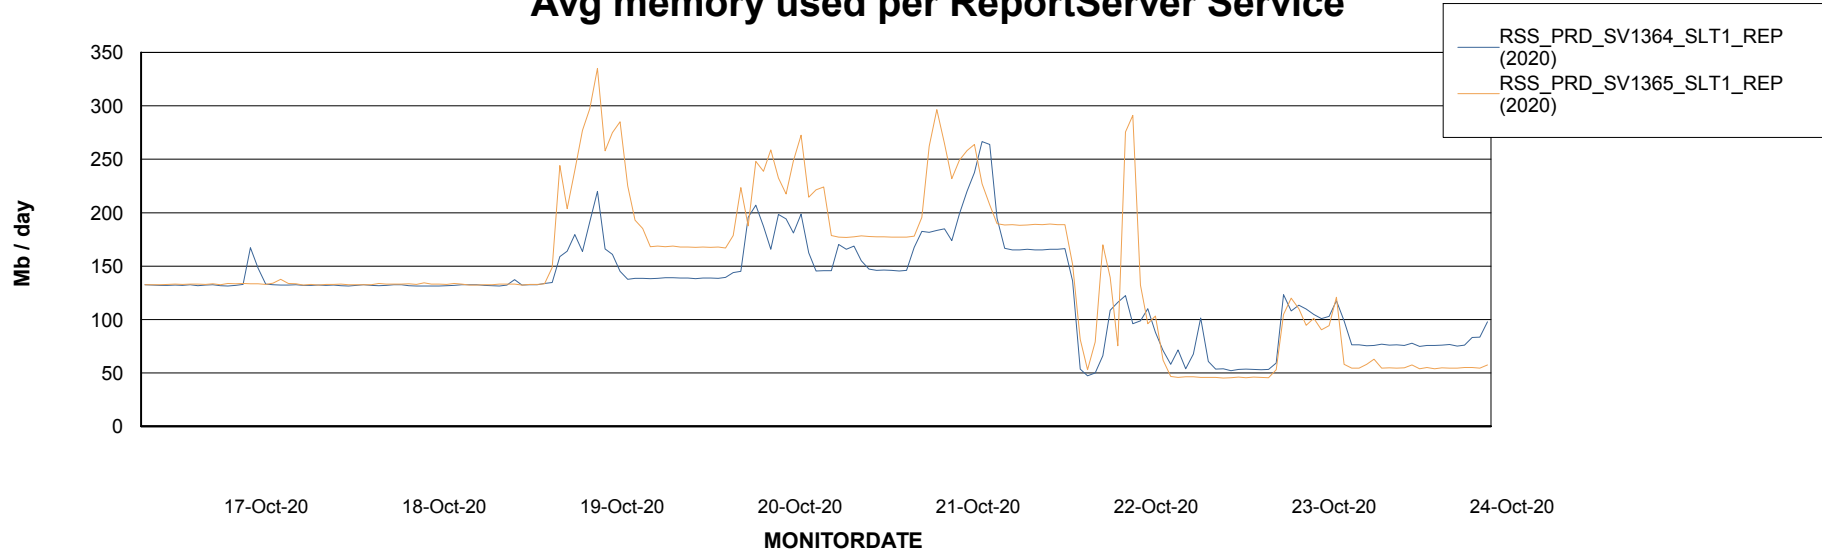

ABSSolute Application ReportServer Services

Avg memory used per ReportServer Service