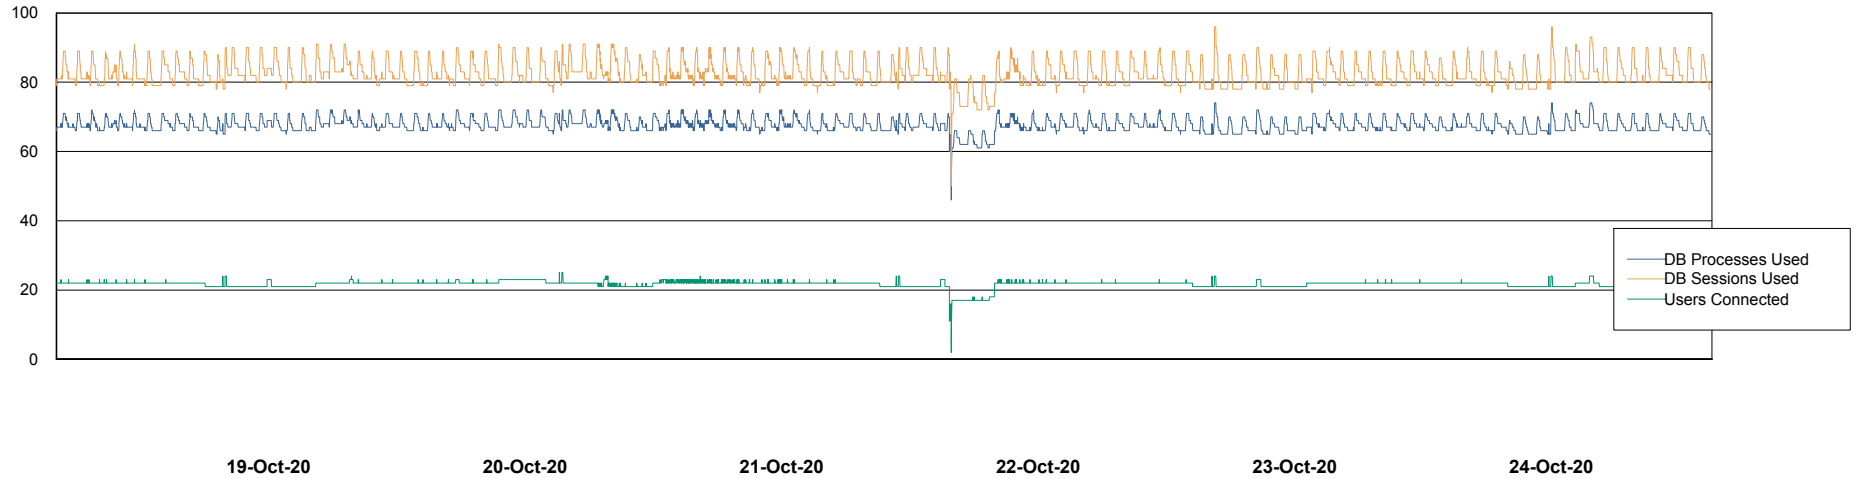

Database Performance RSS_DB_Primary (2020)