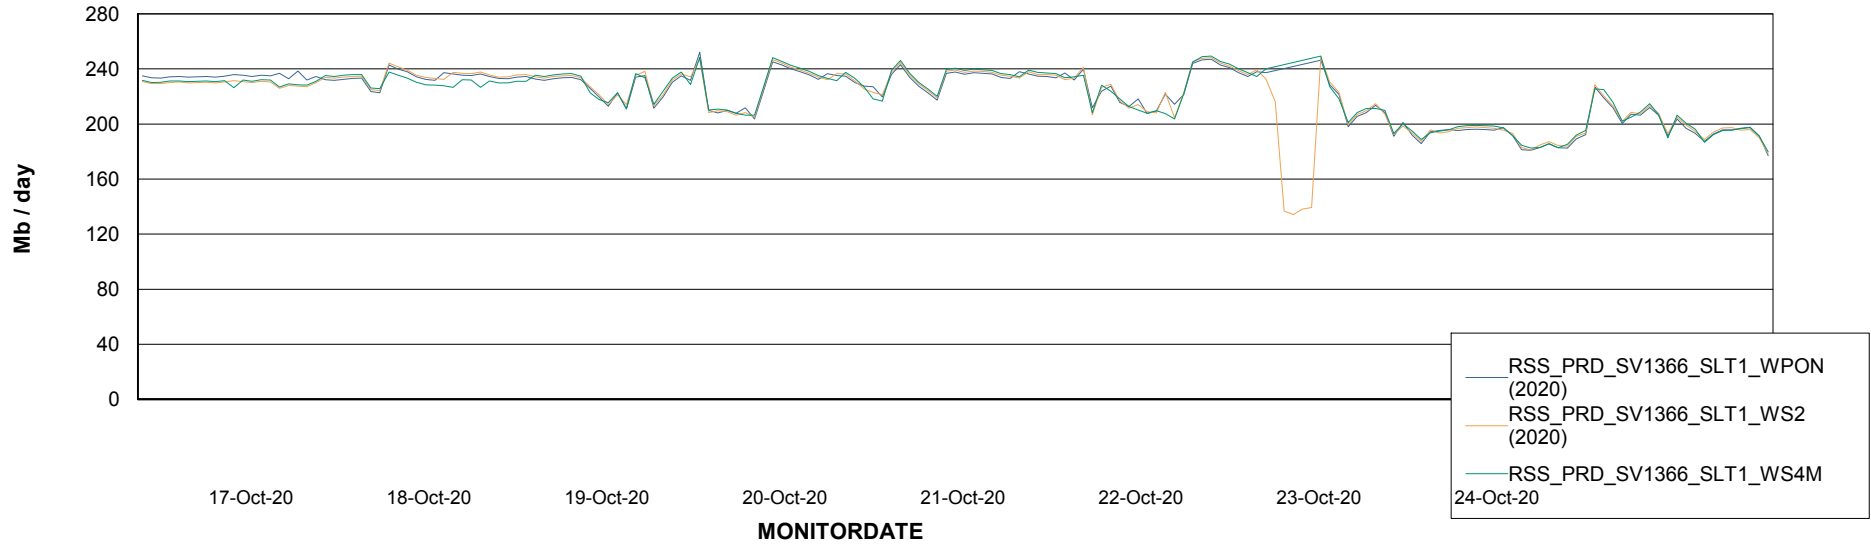

ABSSolute Application ReportServer Services

Avg memory used per ReportServer Service

Weekly SLA Customer Report

Customer RSS Production
Database ID 52

ABSSolute Web Component Services

Avg memory used per ABS Web component