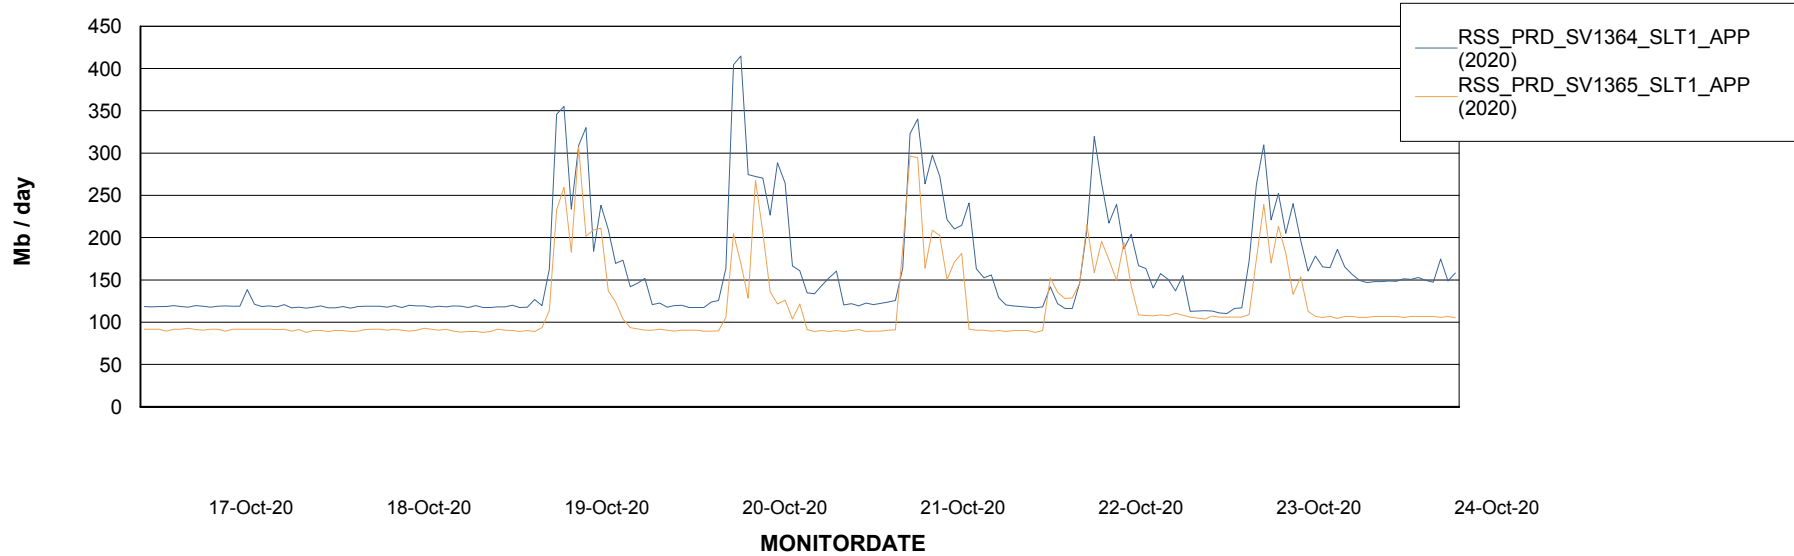

Weekly SLA Customer Report

Customer RSS Production
 Database ID 52

DATABASE SIZE RSS_DB_Primary (2020)

Database growth over last month

Database Tablespace RSS_DB_Primary (2020)

Date	Tablespace Name	Filesize (Gb)	Usedsize (Gb)	Percentage free
24-Oct-20	ABSDATA	37	29	22
	INDX	32	27	16
23-Oct-20	ABSDATA	37	28	24
	INDX	32	27	16
22-Oct-20	ABSDATA	37	28	24
	INDX	32	27	16
21-Oct-20	ABSDATA	37	28	24
	INDX	32	27	16
20-Oct-20	ABSDATA	37	28	24
	INDX	32	27	16
19-Oct-20	ABSDATA	37	28	24
	INDX	32	27	16
18-Oct-20	ABSDATA	37	28	24
	INDX	32	27	16

Weekly SLA Customer Report

Customer RSS Production
Database ID 52

ABSSolute Application Server Services

Avg memory used per ABS Server Service

Avg users per day per ABS server

Weekly SLA Customer Report

Customer RSS Production
Database ID 52