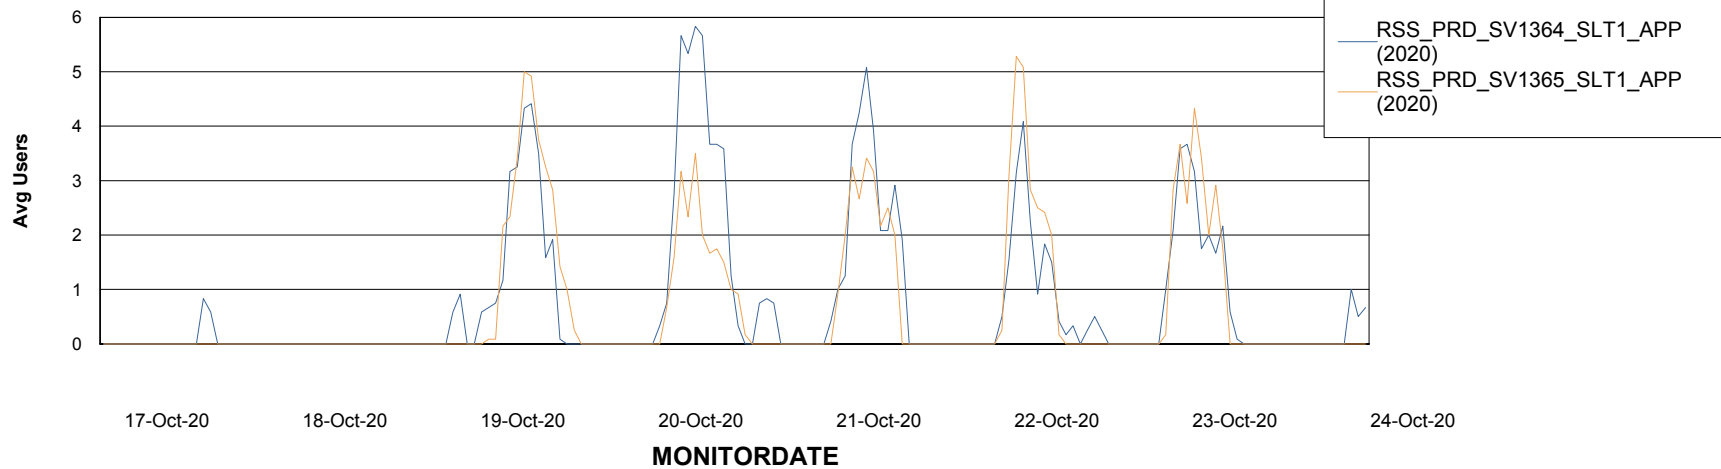

Weekly SLA Customer Report

Customer RSS Production
Database ID 52

ABSSolute Application Server Services

Avg memory used per ABS Server Service

Avg users per day per ABS server

Weekly SLA Customer Report

Customer RSS Production
Database ID 52