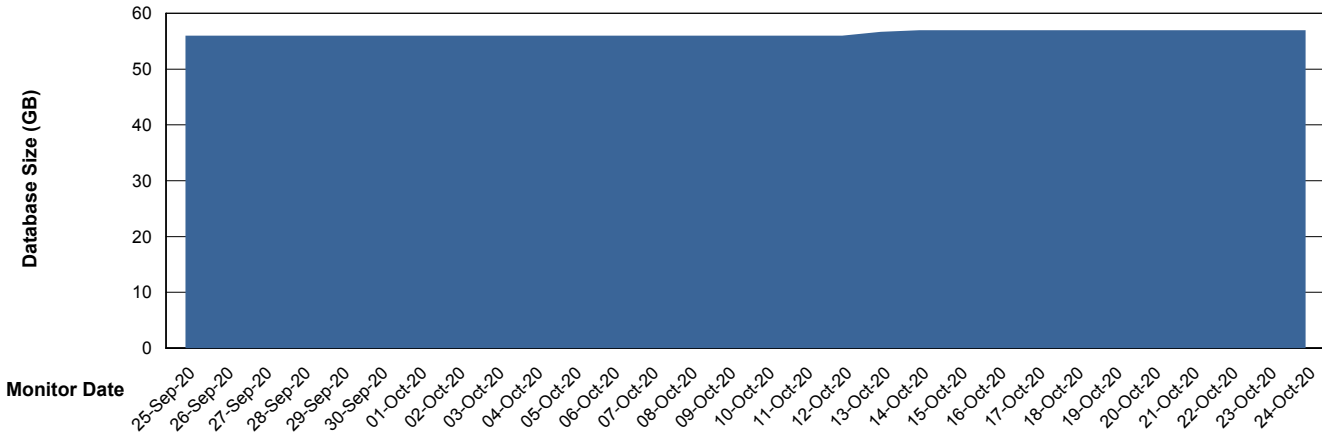

DATABASE SIZE RSS_DB_Primary (2020)

Database growth over last month