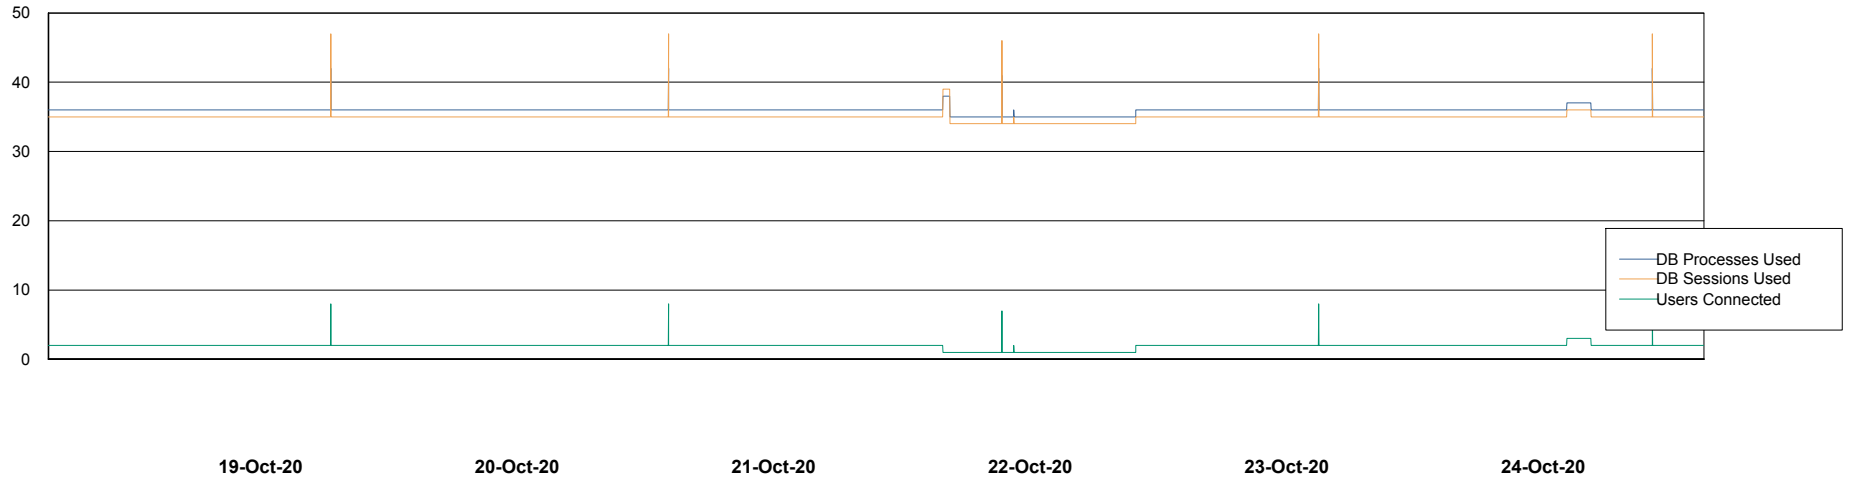

Weekly SLA Customer Report

Customer RSS Production
Database ID 52

Database Performance RSS_DB_Primary (2020)

Weekly SLA Customer Report

Customer RSS Production
Database ID 52

Database Performance RSS_DB_Standby (2020)