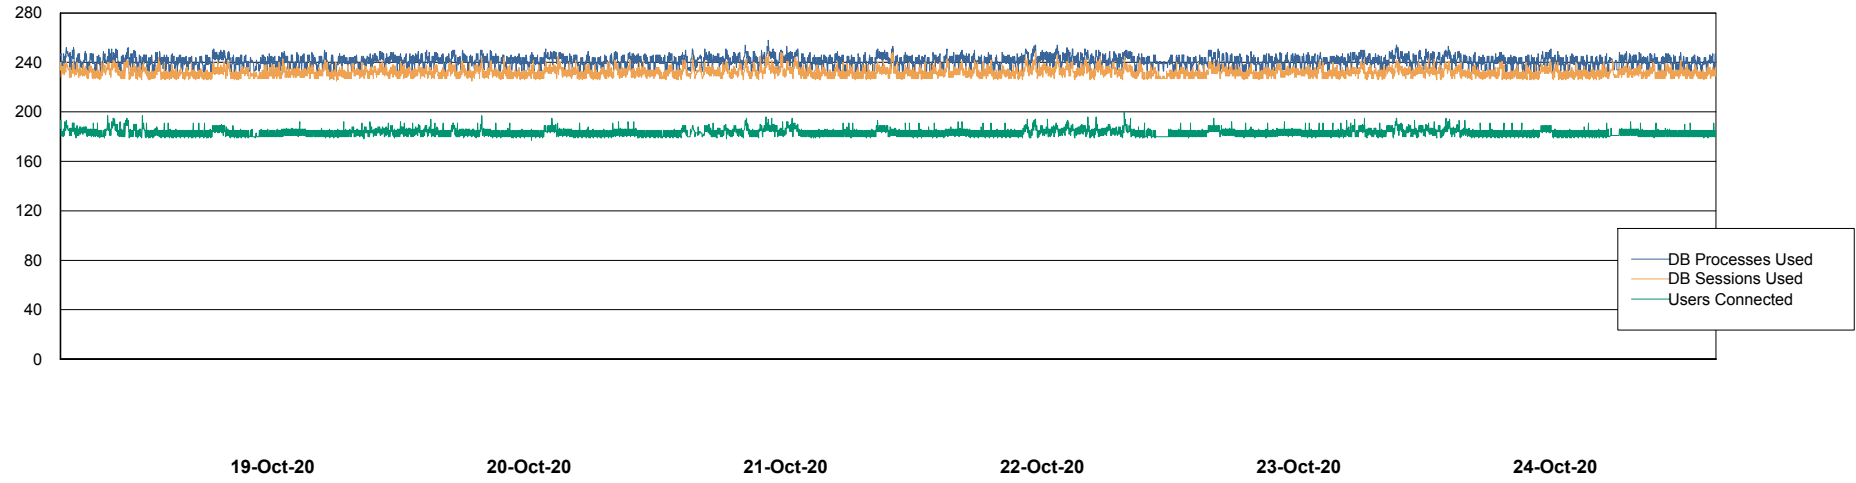

Weekly SLA Customer Report

Customer PHS_Production
Database ID 47

Database Performance PHS_BI_DB (new 2019)

Weekly SLA Customer Report

Customer PHS_Production
Database ID 47

Database Performance PHSDB_Production