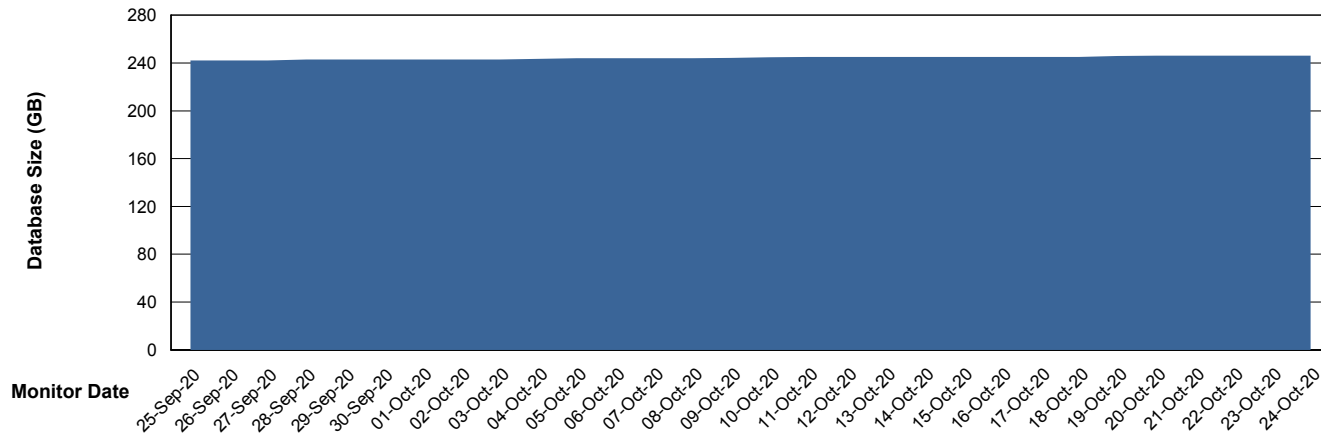

DATABASE SIZE PHSDB_Production

Database growth over last month