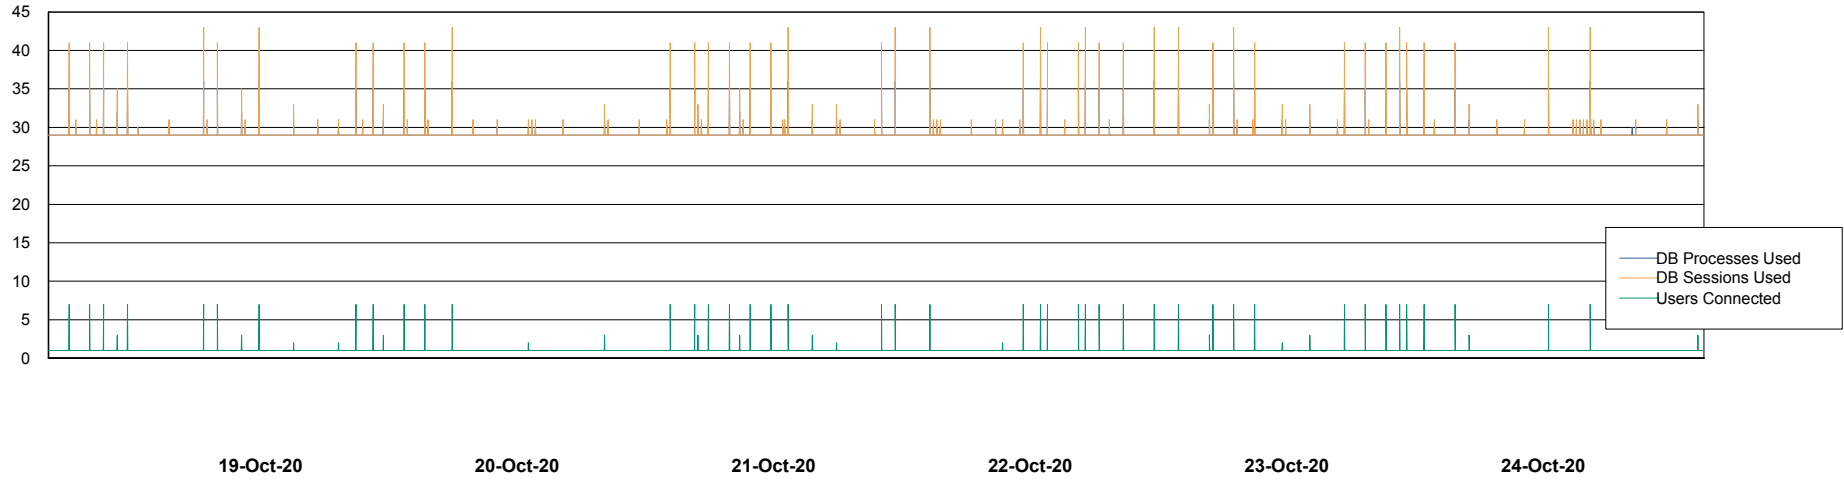

Database Performance PHSDB_Standby