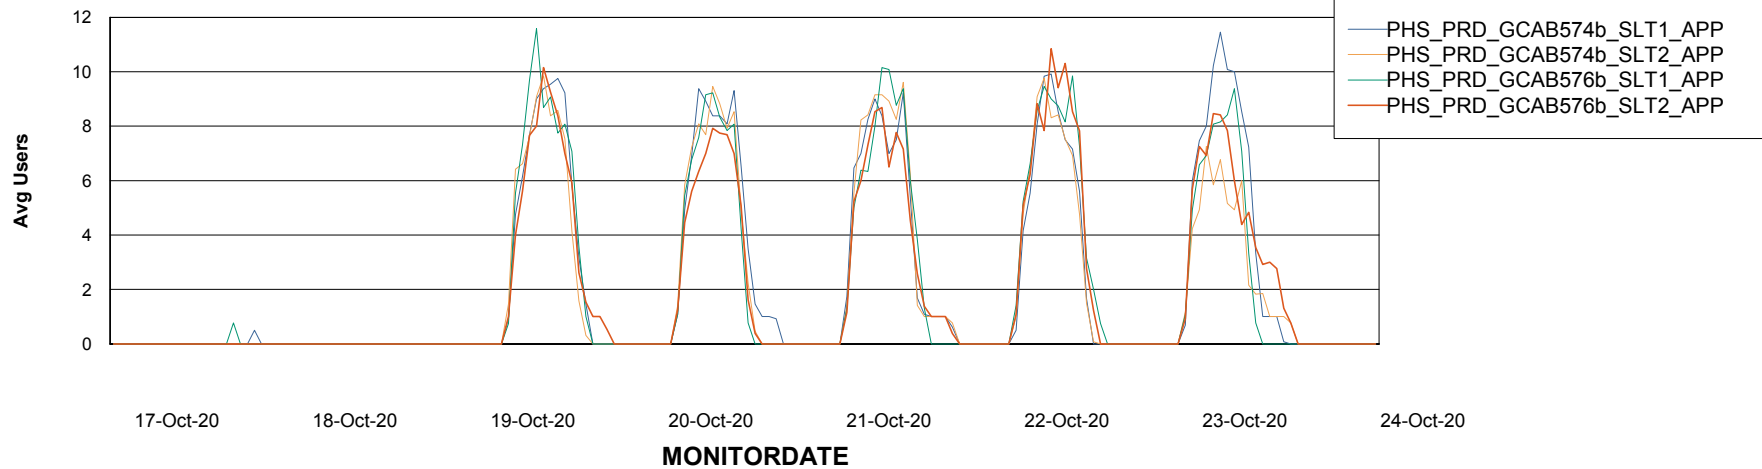

Avg users per day per ABS server