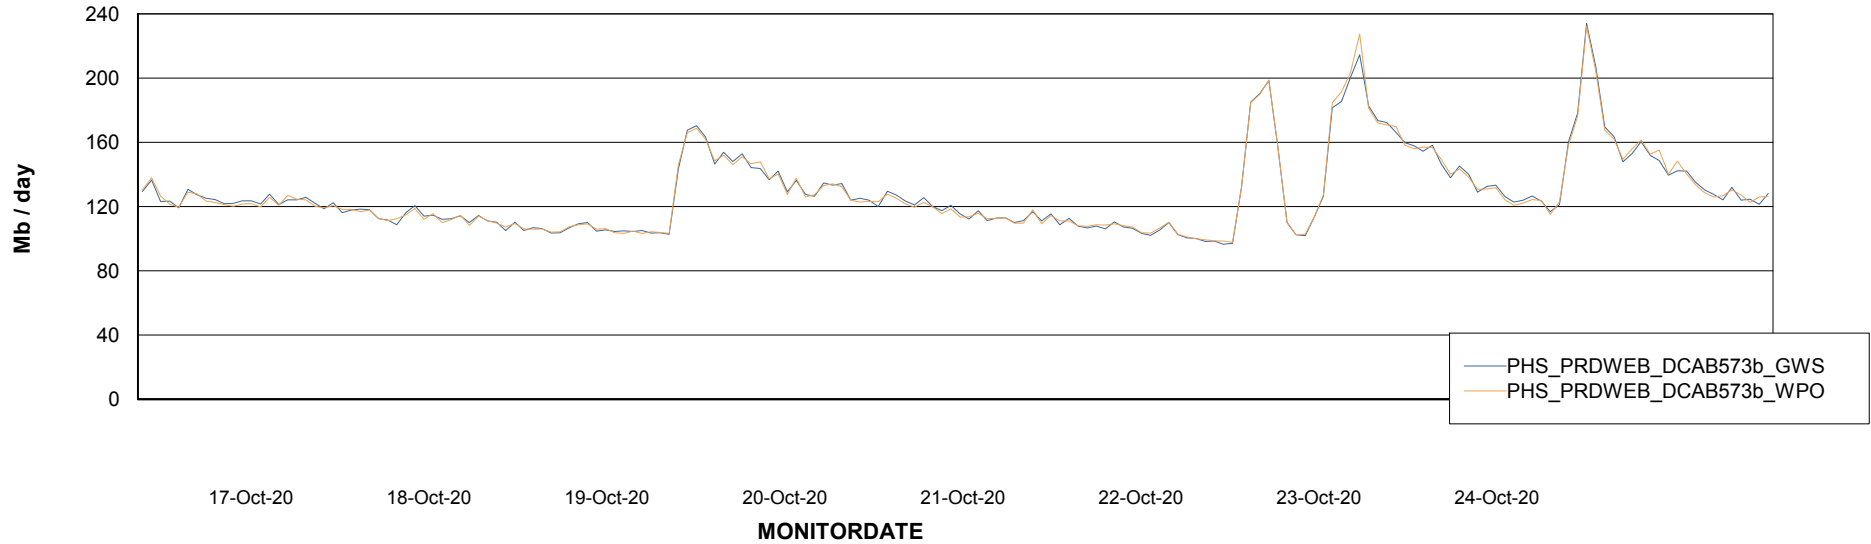

ABSSolute Web Component Services

Avg memory used per ABS Web component