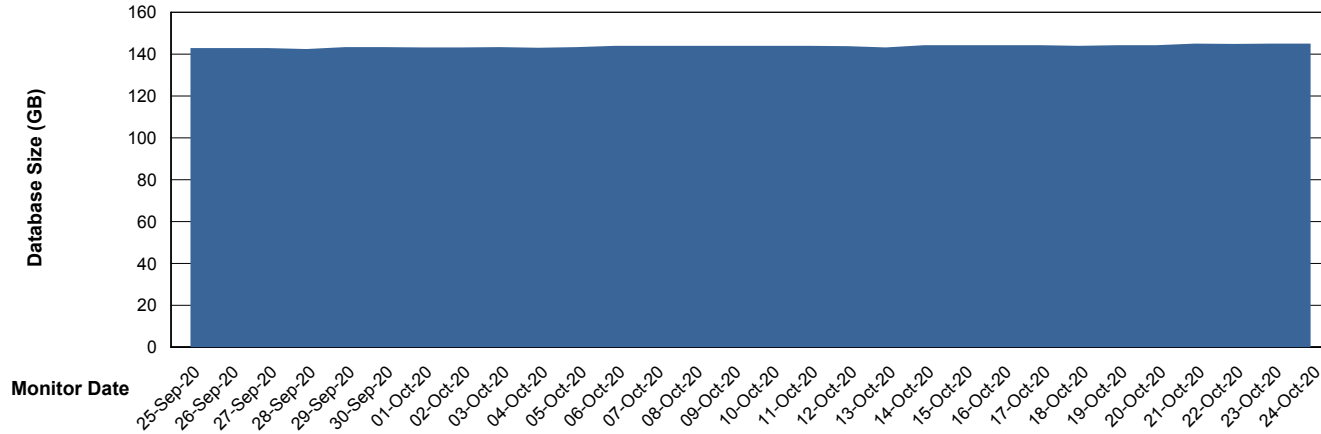

Weekly SLA Customer Report

Customer PHS_Production
Database ID 47

Database Performance PHSDB_Standby

Weekly SLA Customer Report

Customer PHS_Production
Database ID 47

DATABASE SIZE PHS_BI_DB (new 2019)

Database growth over last month