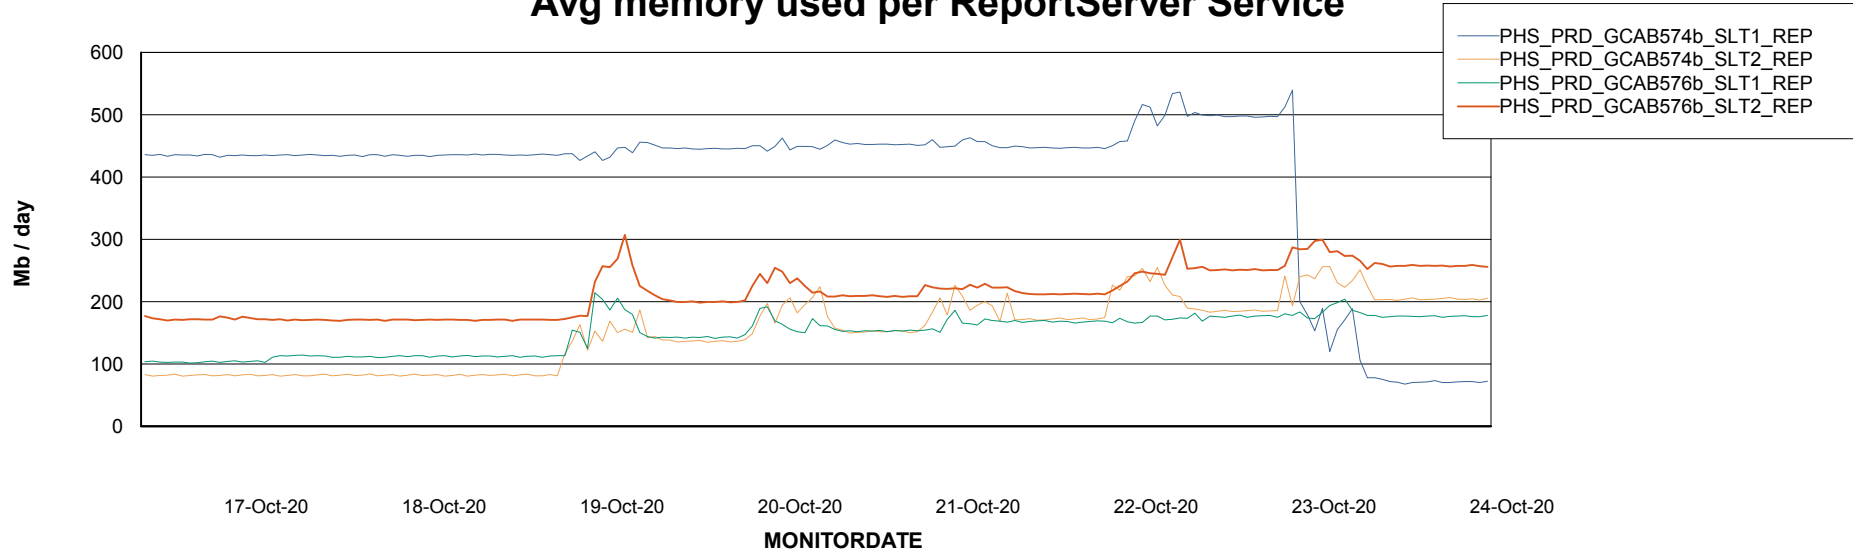

Avg memory used per ABS Server Service

Avg users per day per ABS server

Weekly SLA Customer Report

Customer PHS_Production
Database ID 47

ABSSolute Application ReportServer Services

Avg memory used per ReportServer Service