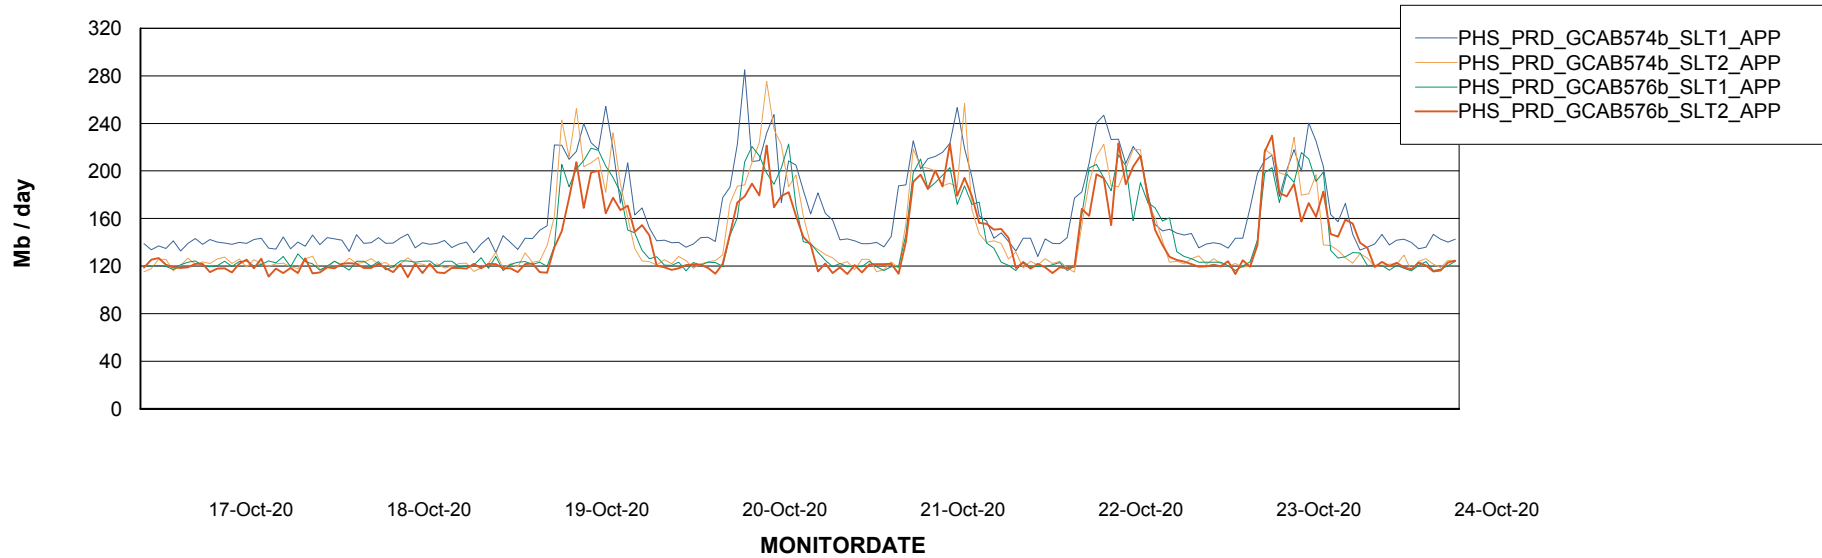

ABSSolute Application Server Services

Avg memory used per ABS Server Service