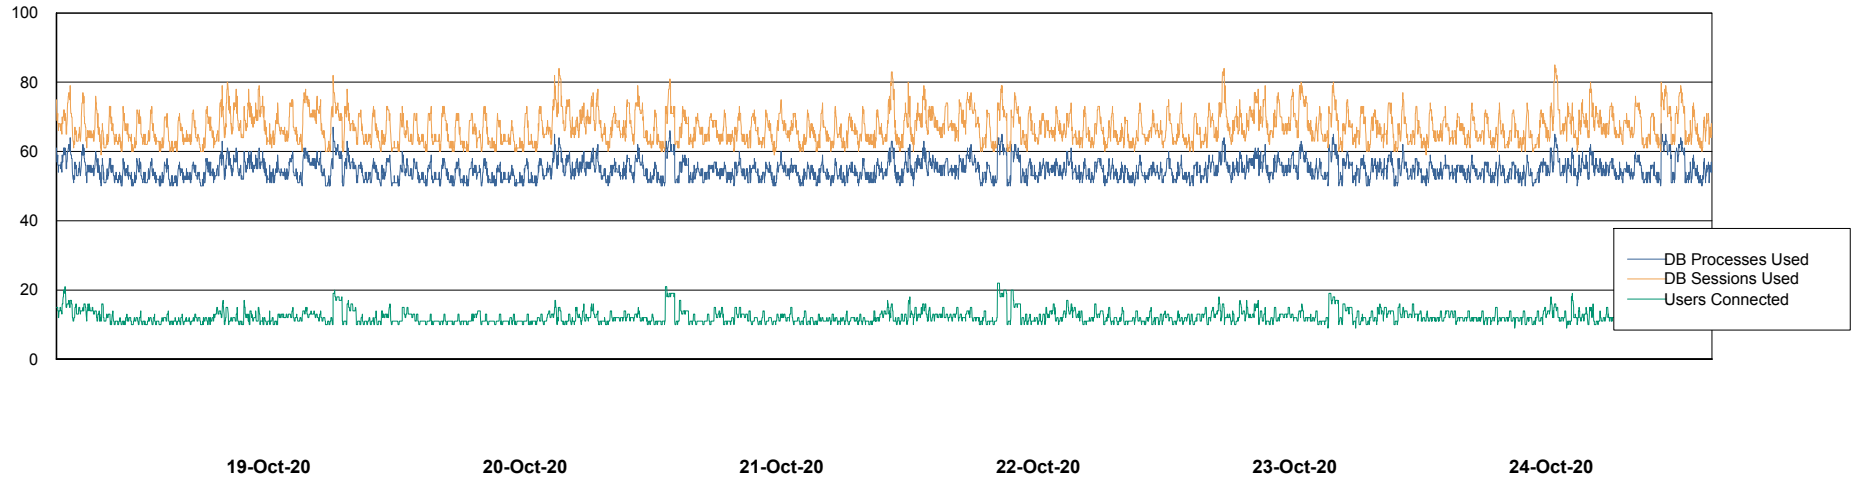

Database Performance PHS_BI_DB (new 2019)