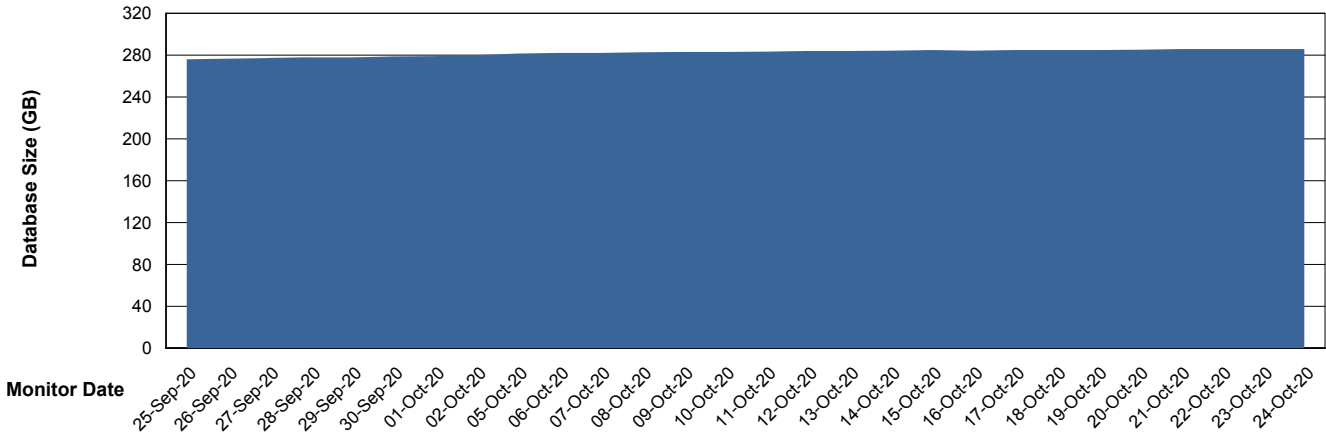

Database growth over last month

Database Tablespace PCODB_Production

Date	Tablespace Name	Filesize (Gb)	Usedsize (Gb)	Percentage free
24-Oct-20	ABSDATA	238	102	57
	INDX	329	151	54
23-Oct-20	ABSDATA	238	102	57
	INDX	329	151	54
22-Oct-20	ABSDATA	238	102	57
	INDX	329	151	54
21-Oct-20	ABSDATA	238	102	57
	INDX	329	151	54
20-Oct-20	ABSDATA	238	102	57
	INDX	329	151	54
19-Oct-20	ABSDATA	238	102	57
	INDX	329	151	54
18-Oct-20	ABSDATA	238	102	57
	INDX	329	151	54