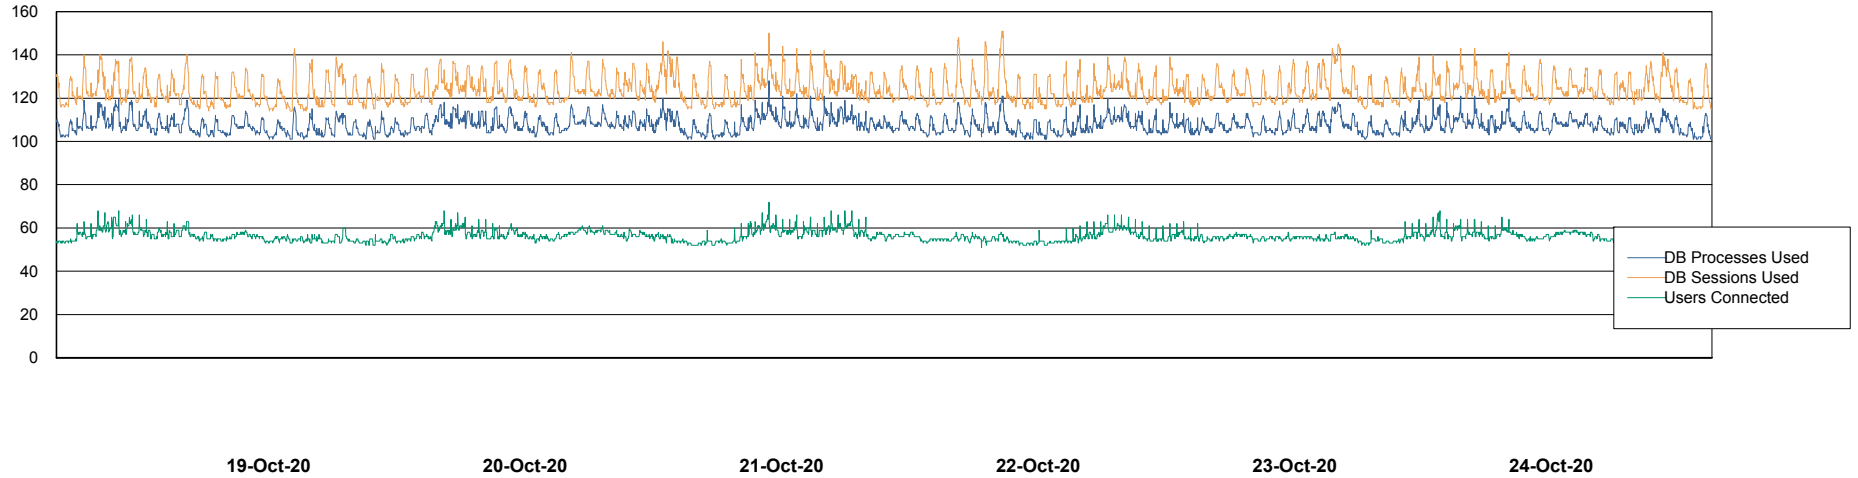

Database Performance PCODB_Production