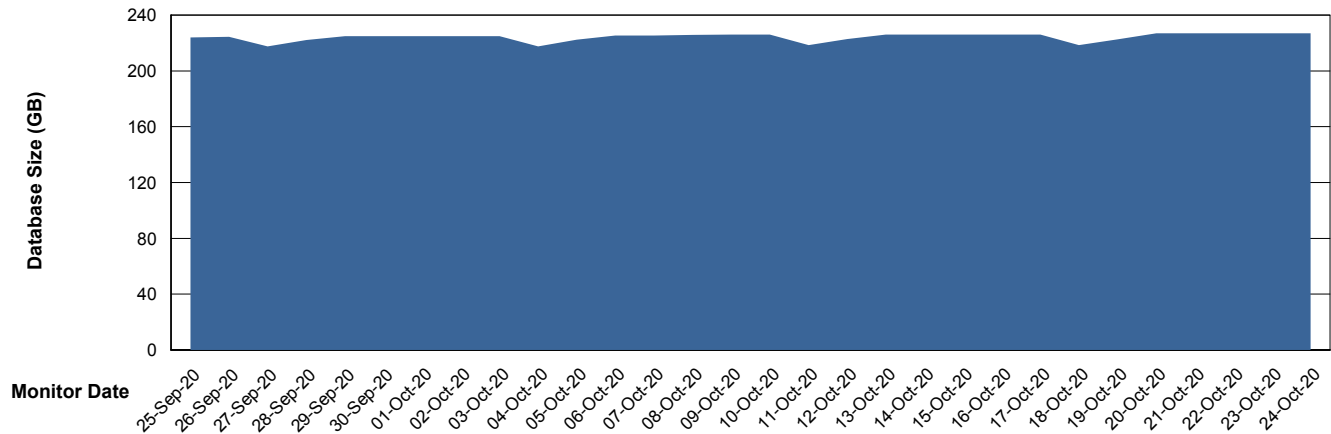

DATABASE SIZE LLGDB_Production

Database growth over last month