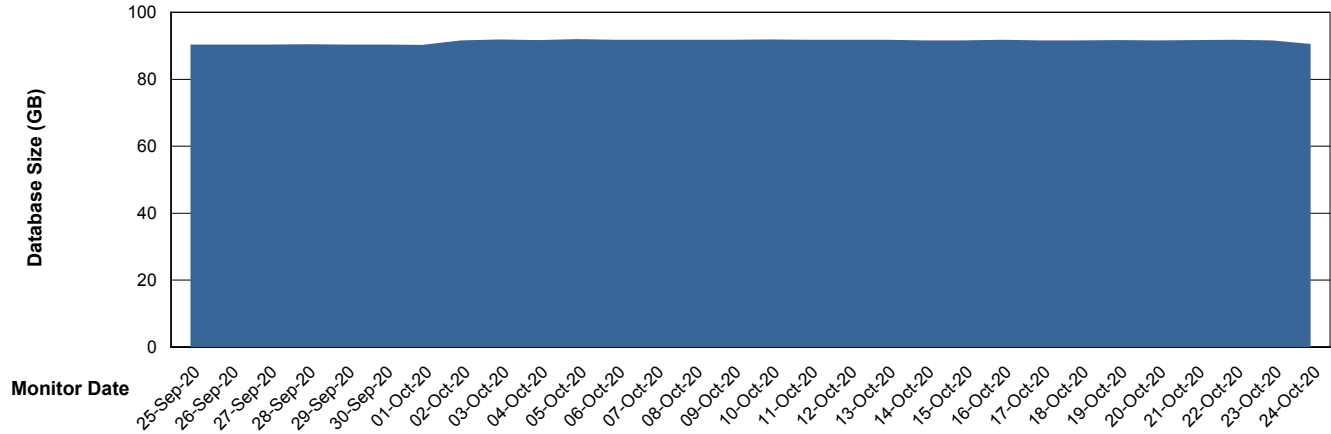

DATABASE SIZE LLGDB_BI02

Database growth over last month