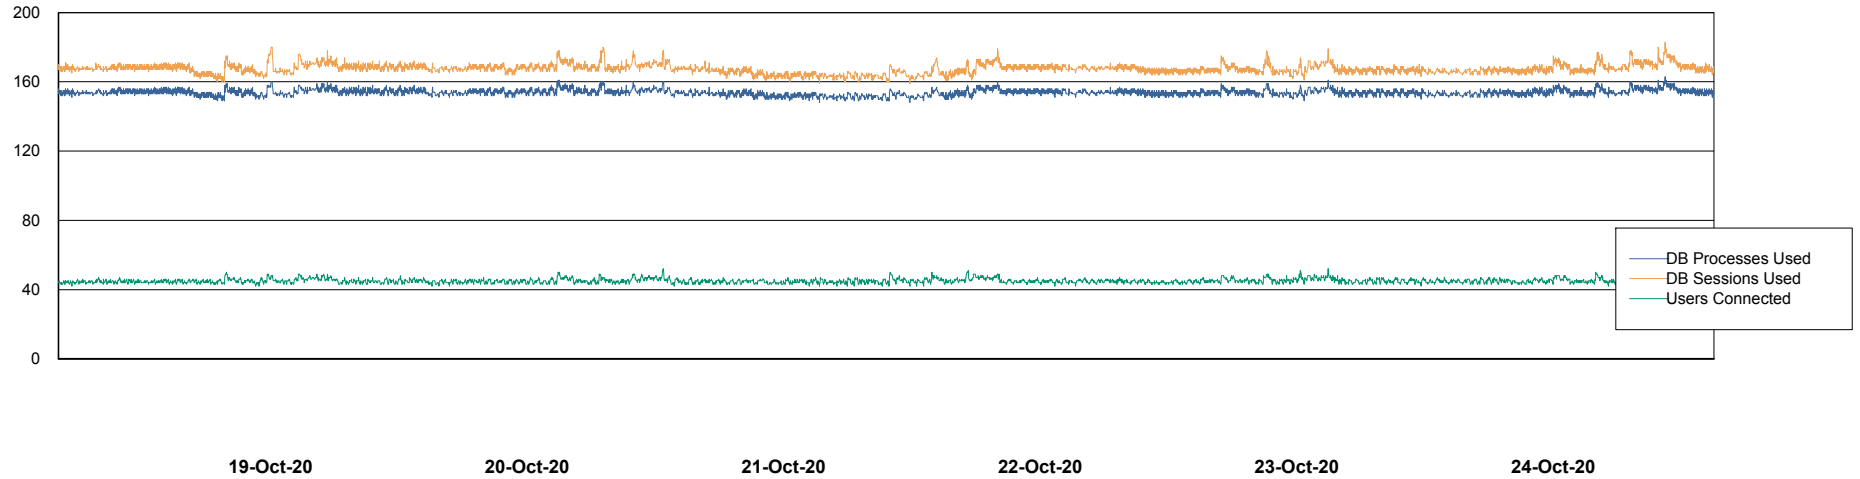

Database Performance LLGDB_BI02