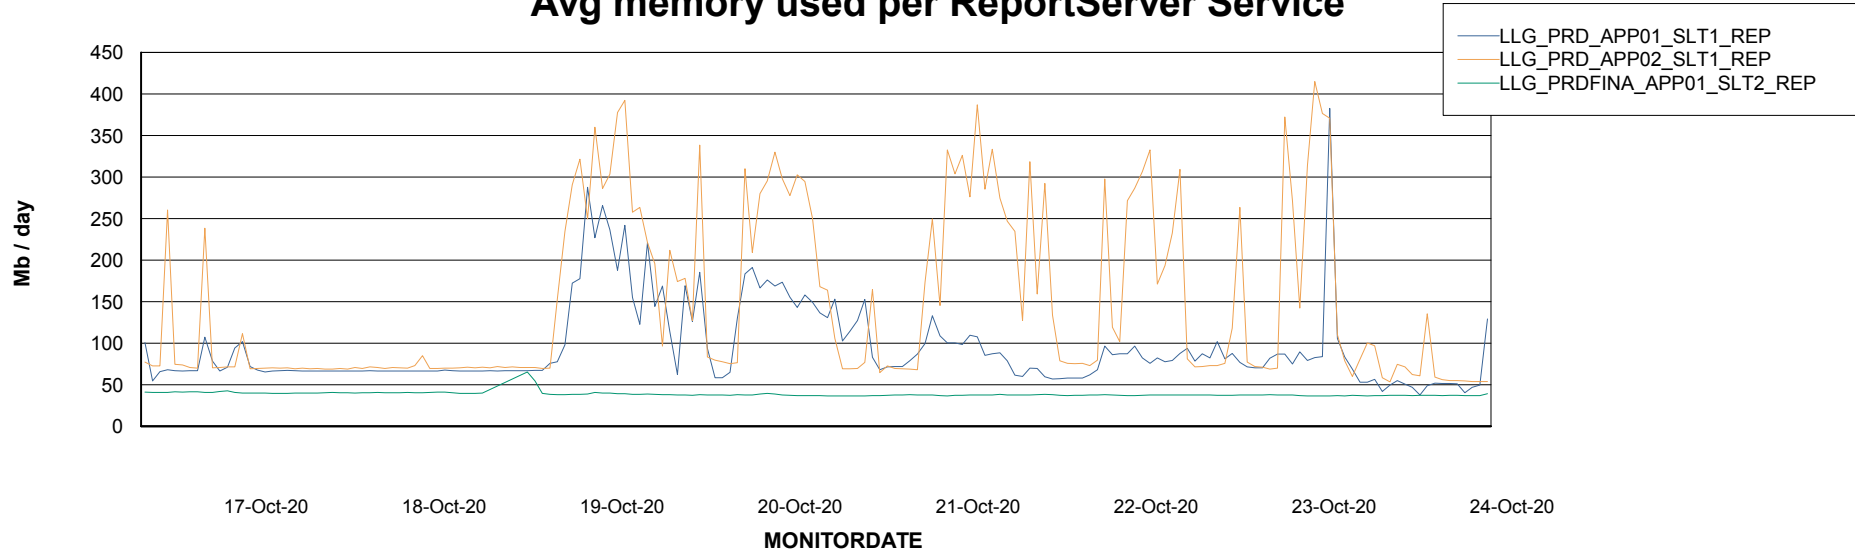

ABSSolute Application Server Services

Avg memory used per ReportServer Service