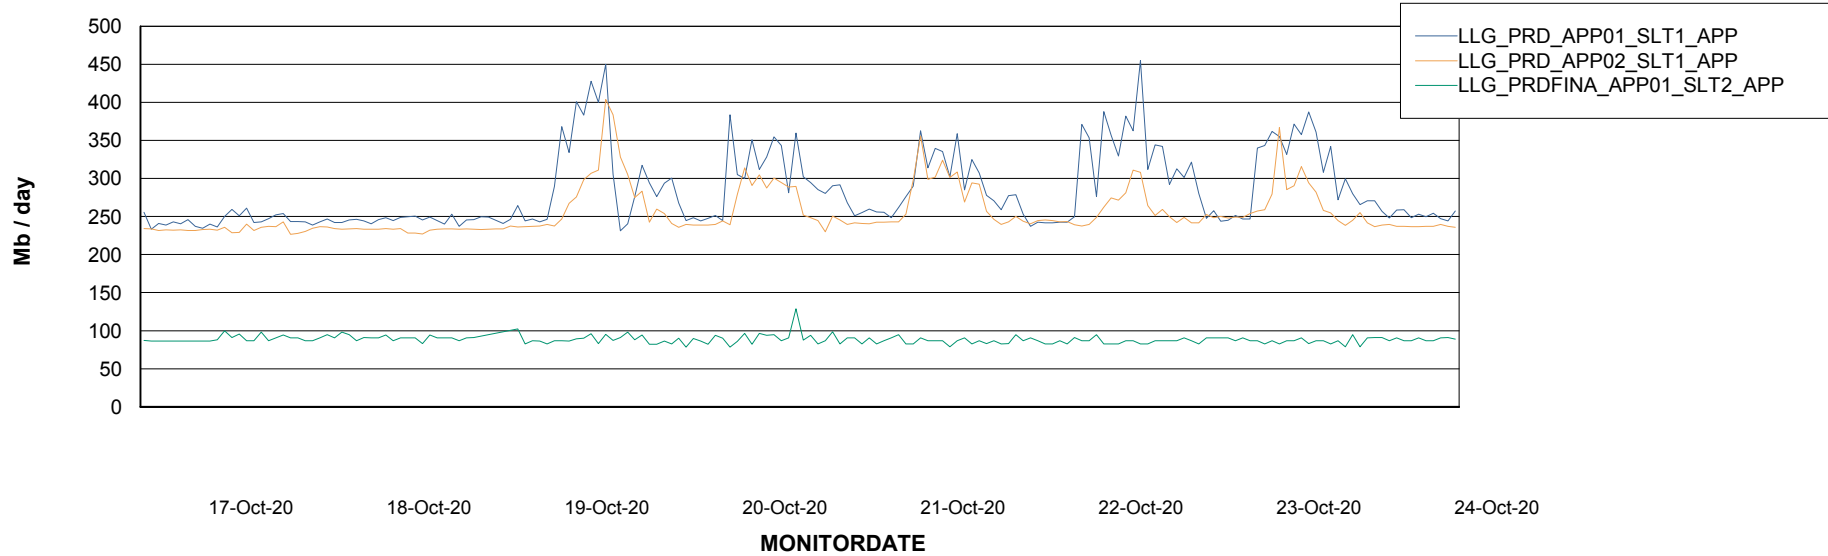

ABSSolute Application Server Services

Avg memory used per ABS Server Service