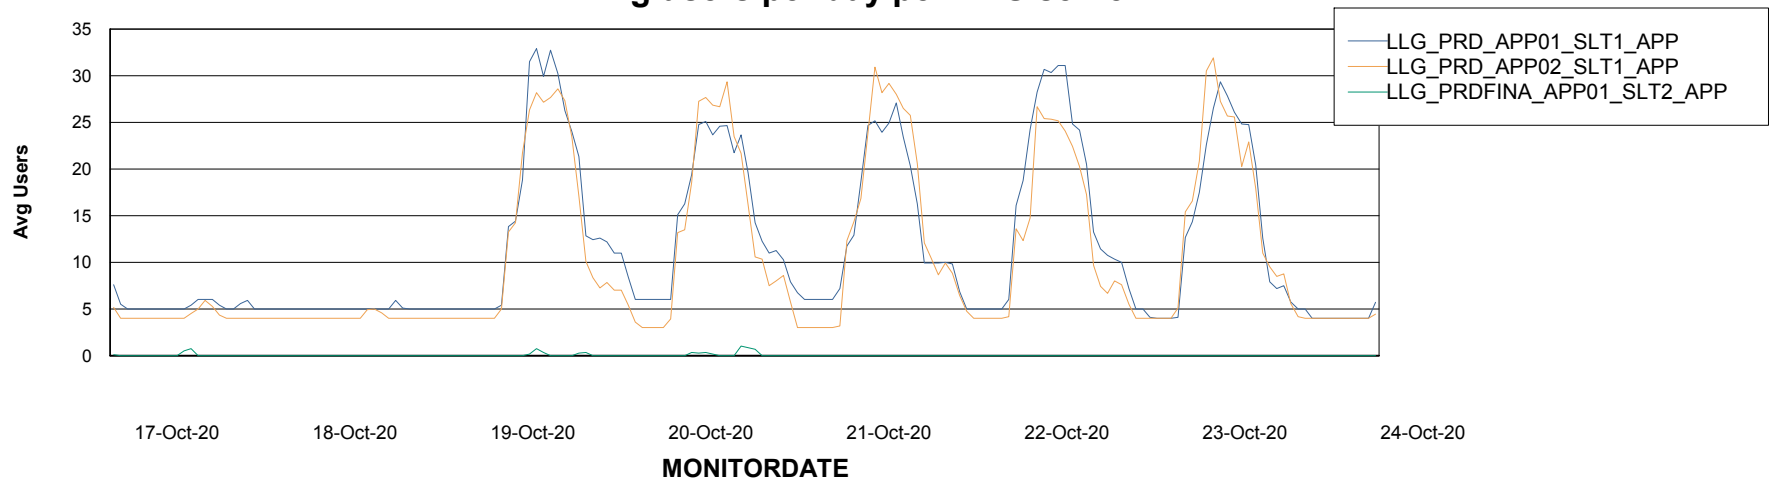

Avg users per day per ABS server