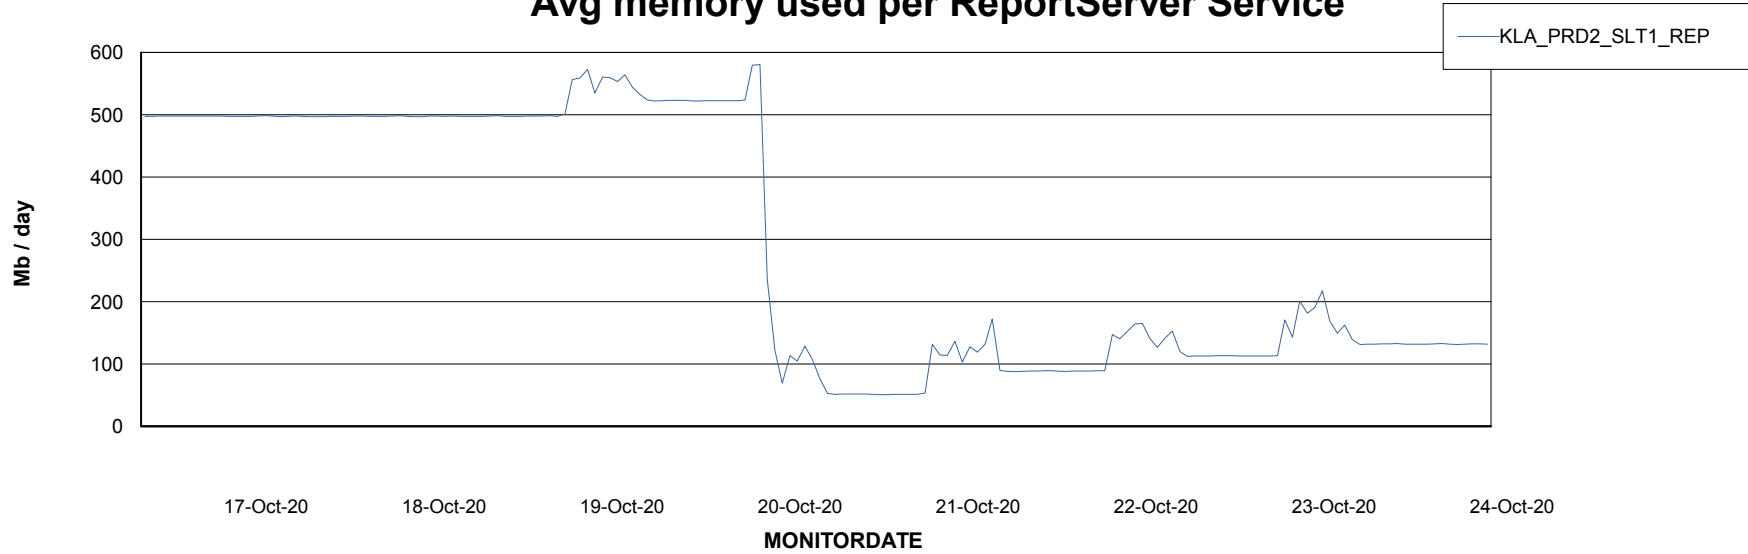

ABSSolute Application ReportServer Services

Avg memory used per ReportServer Service