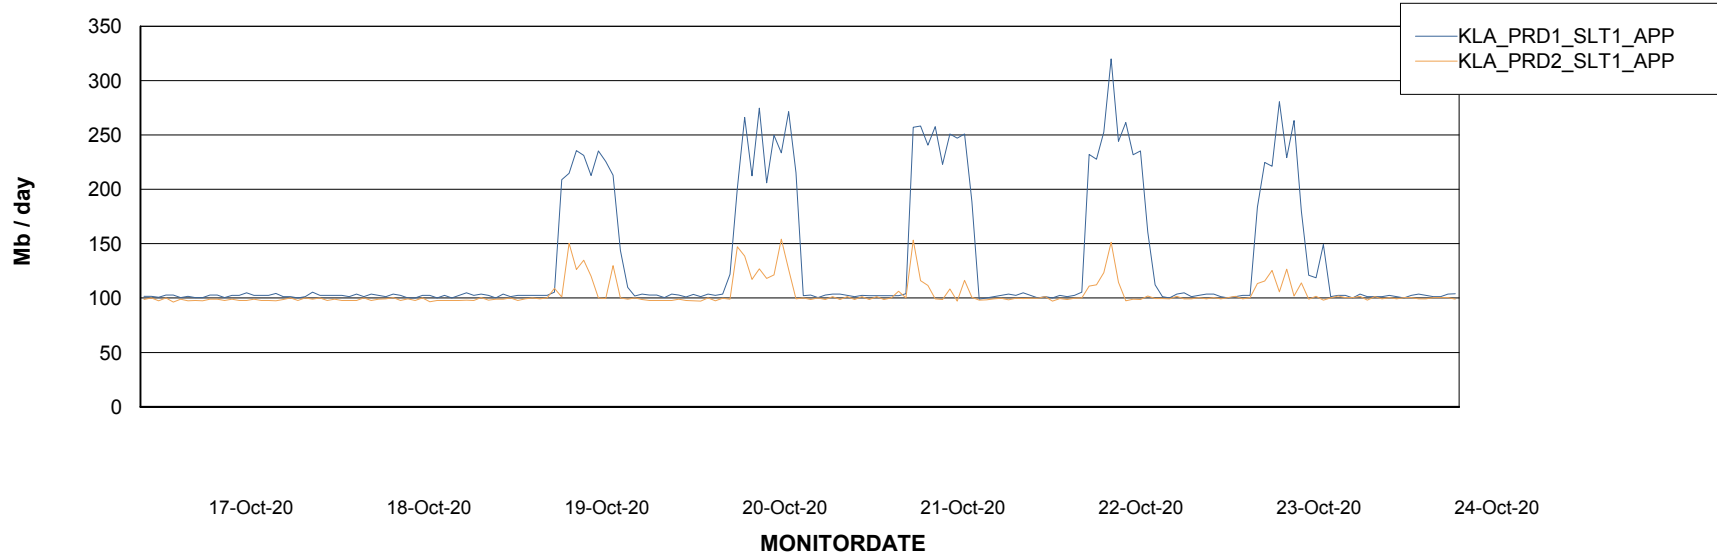

ABSSolute Application Server Services

Avg memory used per ABS Server Service