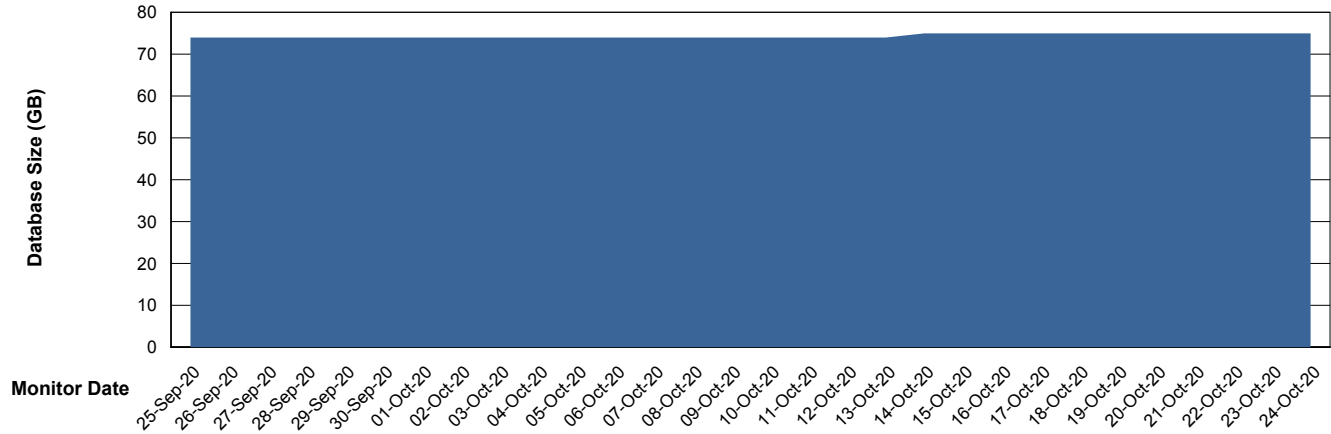

Weekly SLA Customer Report

Customer EUT_Production
Database ID 114

Weekly SLA Customer Report

Customer EUT_Production
Database ID 114

DATABASE SIZE EUT_EUP_PRD_URVINA22T_DB

Database growth over last month

DATABASE SIZE EUT_URM_PRD_URVINA26_DB

Database growth over last month

Weekly SLA Customer Report

Customer EUT_Production
 Database ID 114

Database Tablespace EUT_EUP_PRD_URVINA22T_DB

Date	Tablespace Name	Filesize (Gb)	Usedsize (Gb)	Percentage free
24-Oct-20	ABSDATA	64	54	16
	INDX	13	9	29
23-Oct-20	ABSDATA	64	54	16
	INDX	13	9	29
22-Oct-20	ABSDATA	64	54	16
	INDX	13	9	29
21-Oct-20	ABSDATA	64	54	16
	INDX	13	9	29
20-Oct-20	ABSDATA	64	54	16
	INDX	13	9	29
19-Oct-20	ABSDATA	64	54	16
	INDX	13	9	29
18-Oct-20	ABSDATA	64	54	16
	INDX	13	9	29