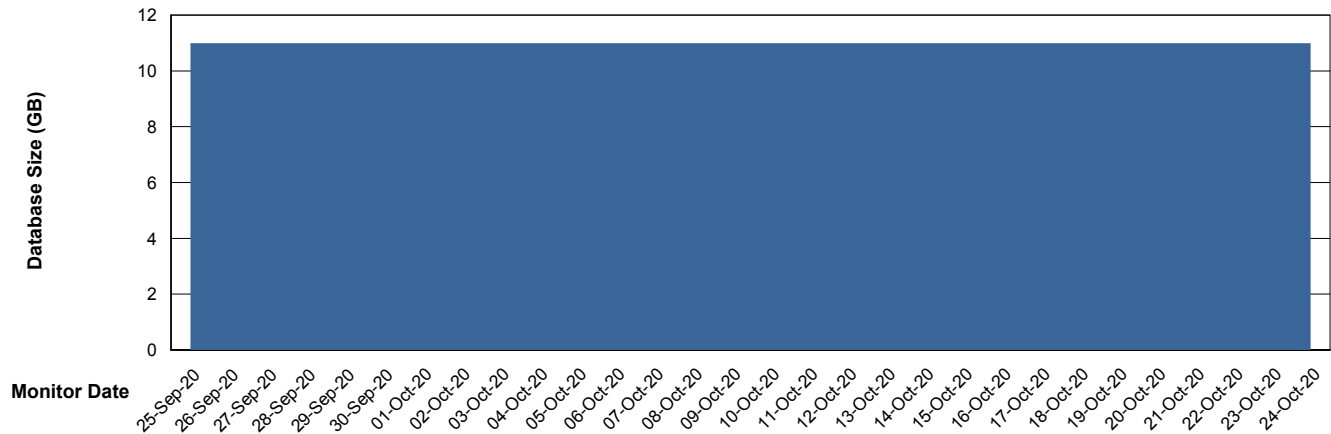

Weekly SLA Customer Report

Customer EUT_Production
Database ID 114

Weekly SLA Customer Report

Customer EUT_Production
Database ID 114

DATABASE SIZE EUT_EUP_PRD_URVINA22T_DB

Database growth over last month

DATABASE SIZE EUT_URM_PRD_URVINA26_DB

Database growth over last month

Weekly SLA Customer Report

Customer EUT_Production
 Database ID 114

Database Tablespace EUT_EUP_PRD_URVINA22T_DB

Date	Tablespace Name	Filesize (Gb)	Usedsize (Gb)	Percentage free
24-Oct-20	ABSDATA	64	54	16
	INDX	13	9	29
23-Oct-20	ABSDATA	64	54	16
	INDX	13	9	29
22-Oct-20	ABSDATA	64	54	16
	INDX	13	9	29
21-Oct-20	ABSDATA	64	54	16
	INDX	13	9	29
20-Oct-20	ABSDATA	64	54	16
	INDX	13	9	29
19-Oct-20	ABSDATA	64	54	16
	INDX	13	9	29
18-Oct-20	ABSDATA	64	54	16
	INDX	13	9	29