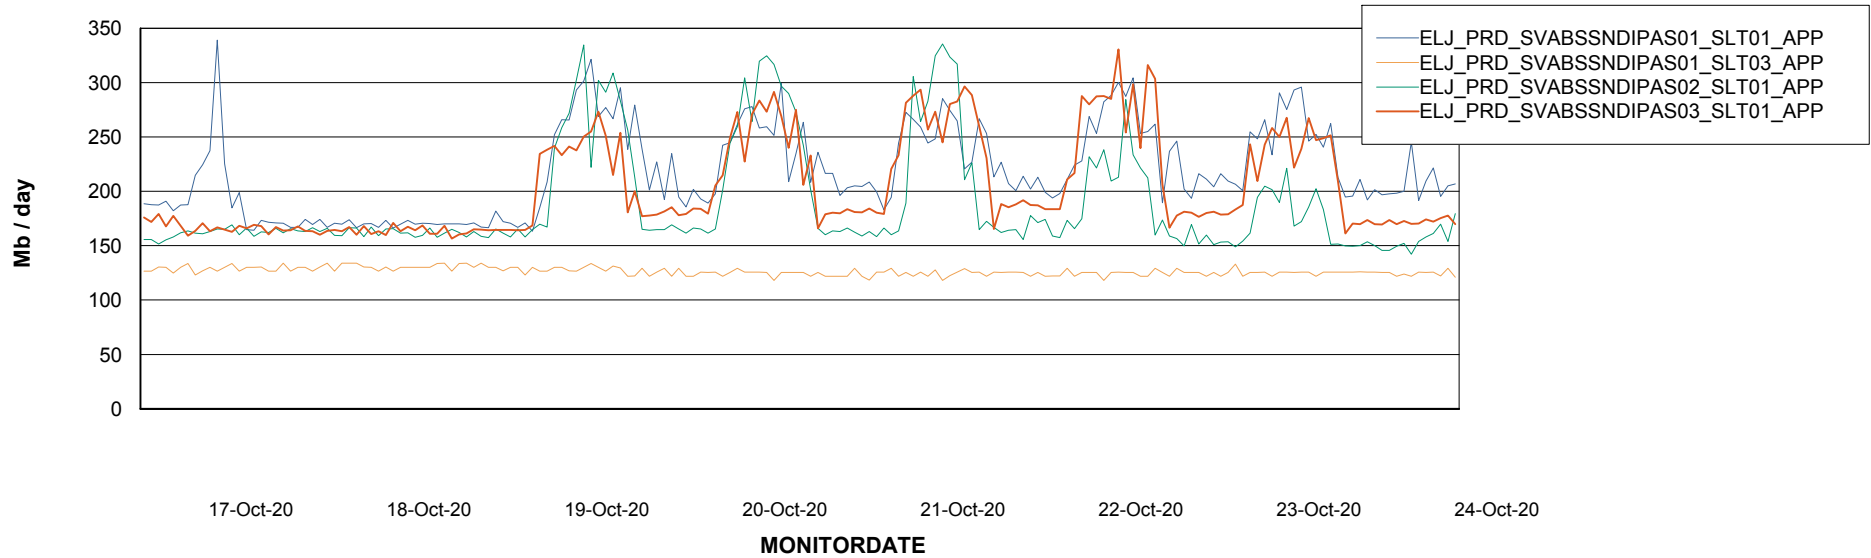

ABSSolute Application Server Services

Avg memory used per ABS Server Service