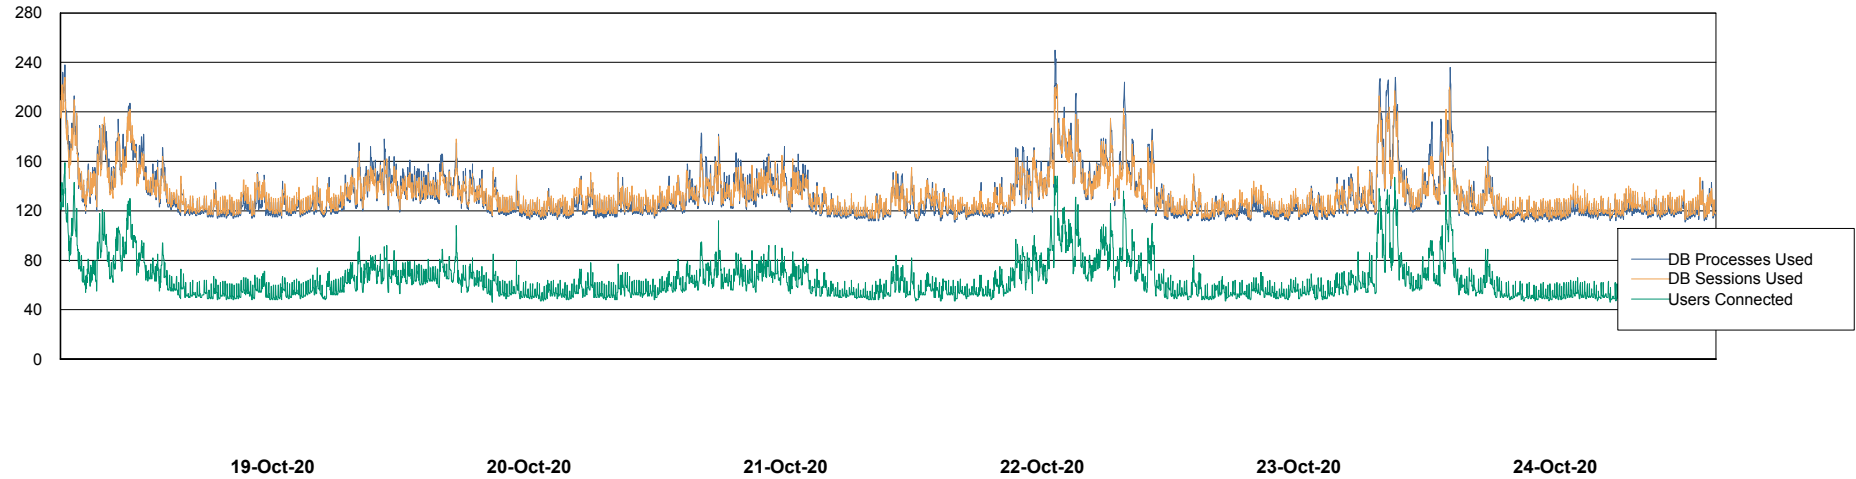

Weekly SLA Customer Report

Customer ELJ Production
Database ID 72

Database Performance ELJDB_PRD_BI

Weekly SLA Customer Report

Customer ELJ Production
Database ID 72

Database Performance ELJDB_Production

Weekly SLA Customer Report