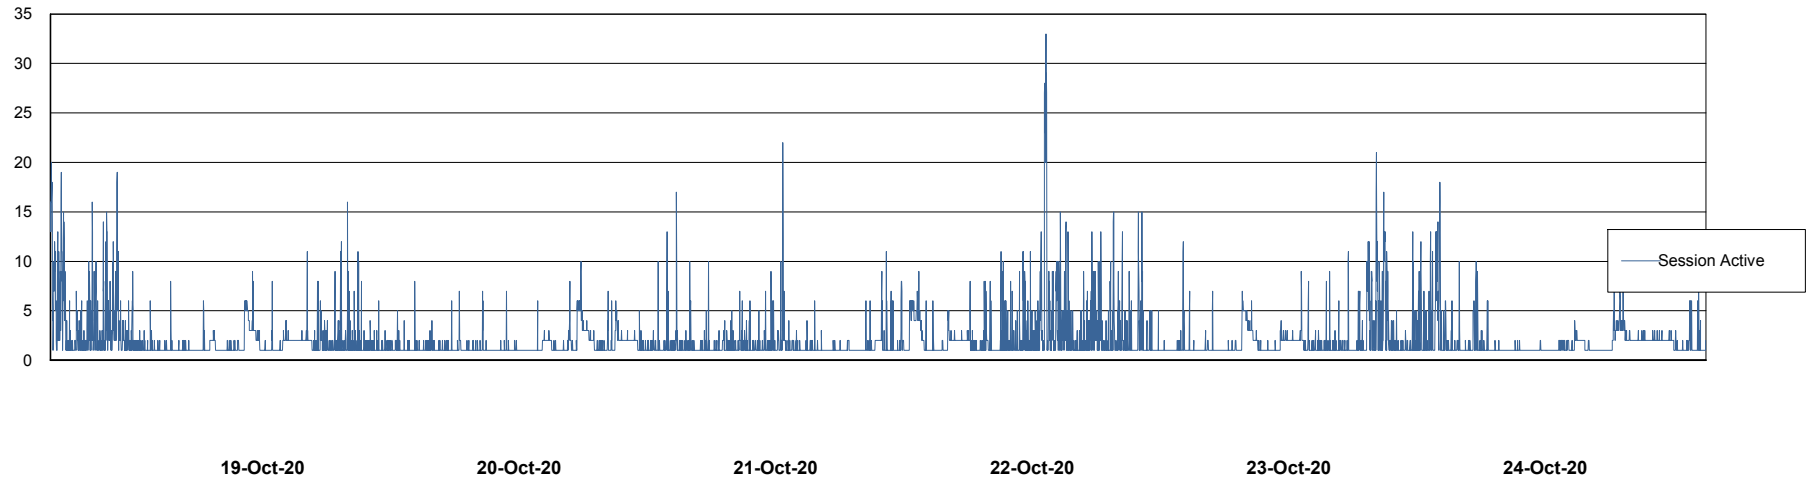

Weekly SLA Customer Report

Customer ELJ Production
Database ID 72

Database Performance ELJDB_PRD_BI

Weekly SLA Customer Report

Customer ELJ Production
Database ID 72

Database Performance ELJDB_Production

Weekly SLA Customer Report