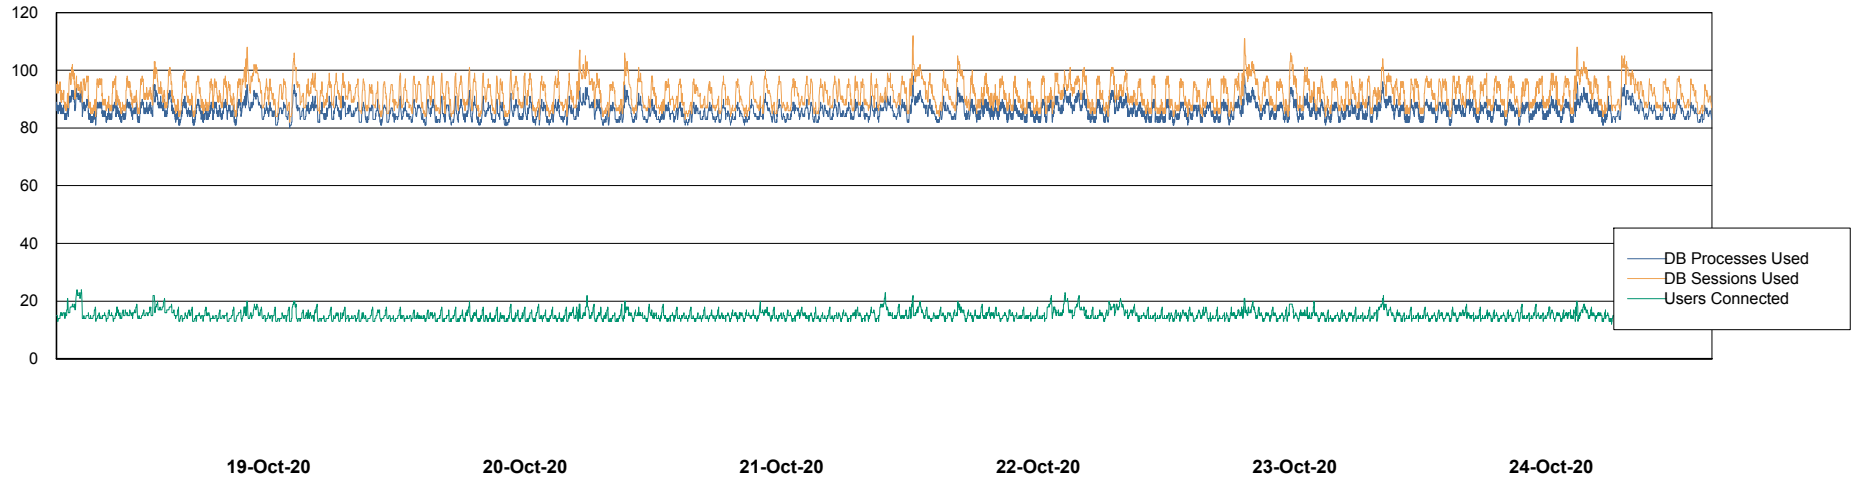

Database Performance ELJDB_PRD_BI