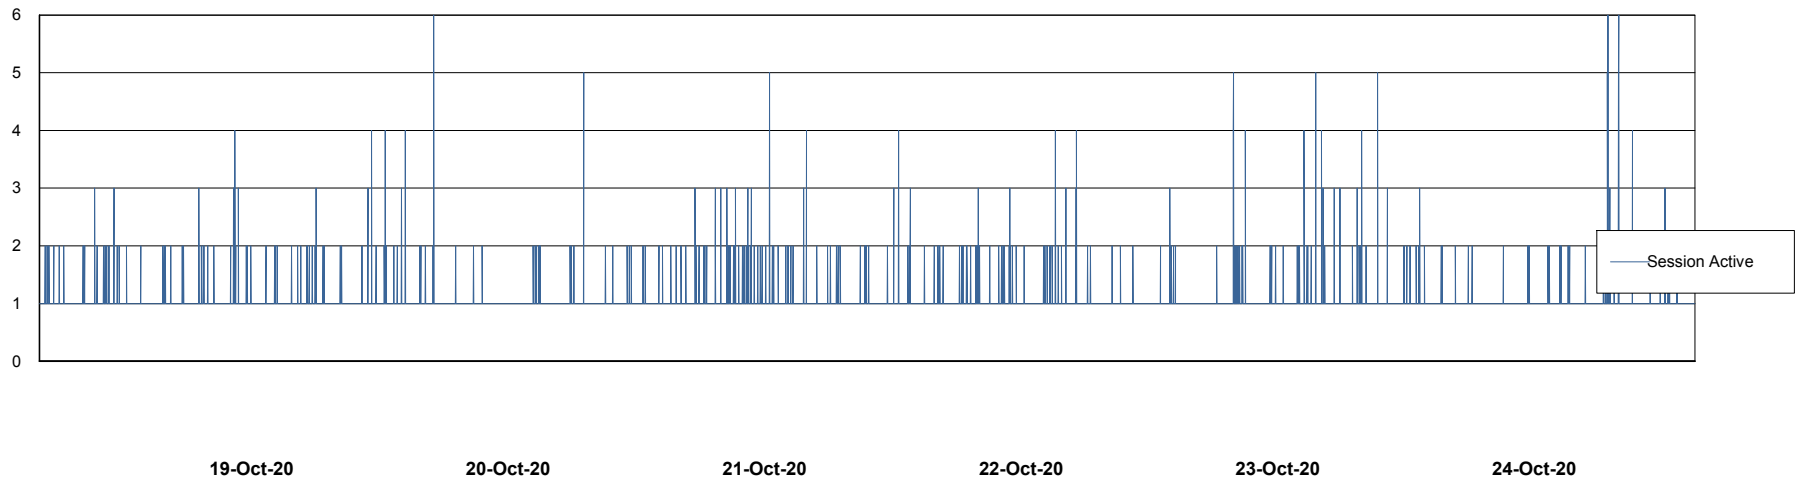

Database Performance ELJDB_Standby