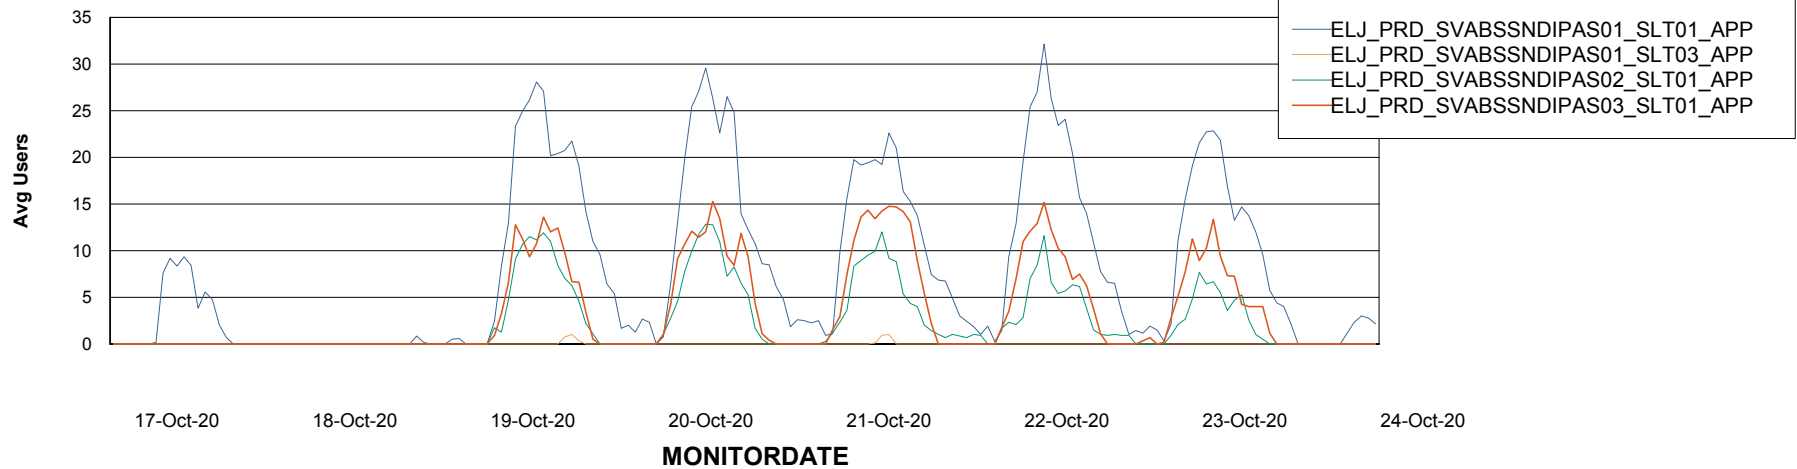

Weekly SLA Customer Report

Customer ELJ Production
Database ID 72

ABSSolute Application Server Services

Avg memory used per ABS Server Service

Avg users per day per ABS server

Weekly SLA Customer Report

Customer ELJ Production
Database ID 72