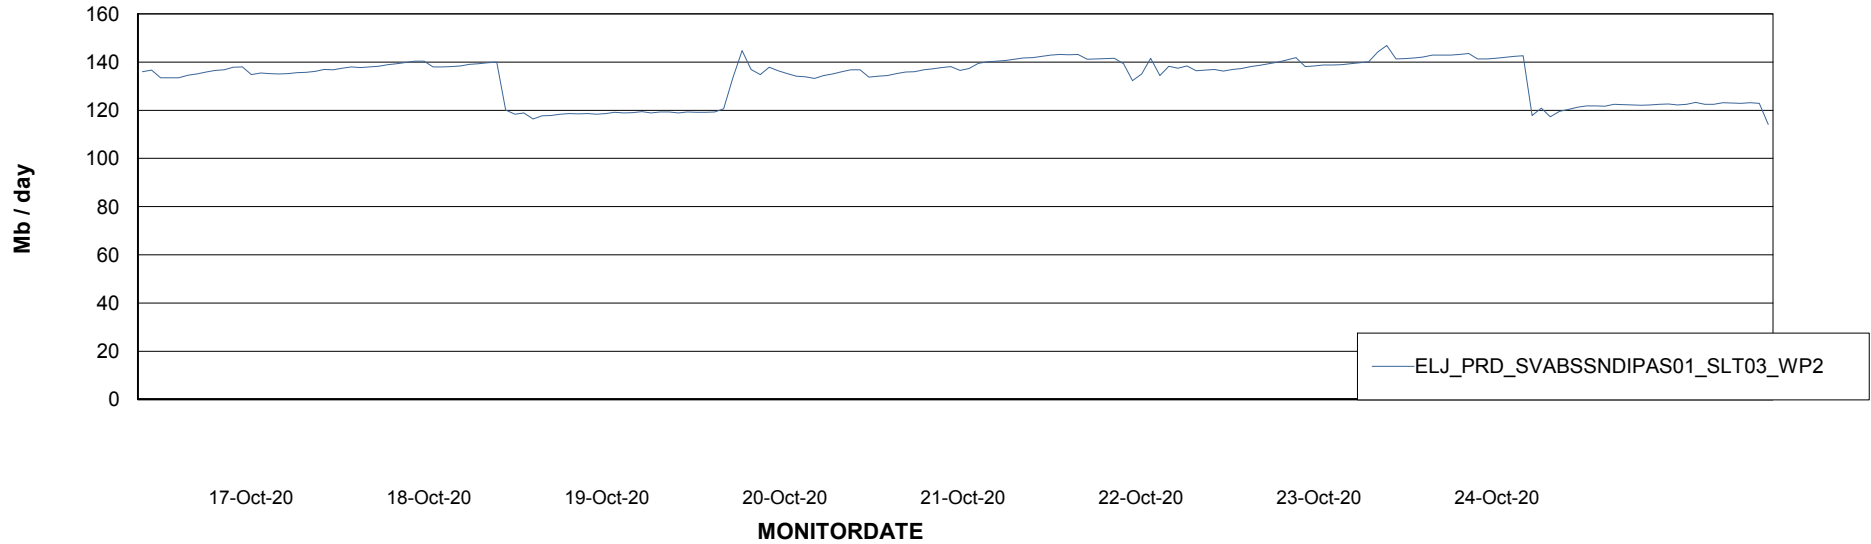

ABSSolute Application ReportServer Services

Avg memory used per ReportServer Service

Weekly SLA Customer Report

Customer ELJ Production
Database ID 72

ABSolute Web Component Services

Avg memory used per ABS Web component