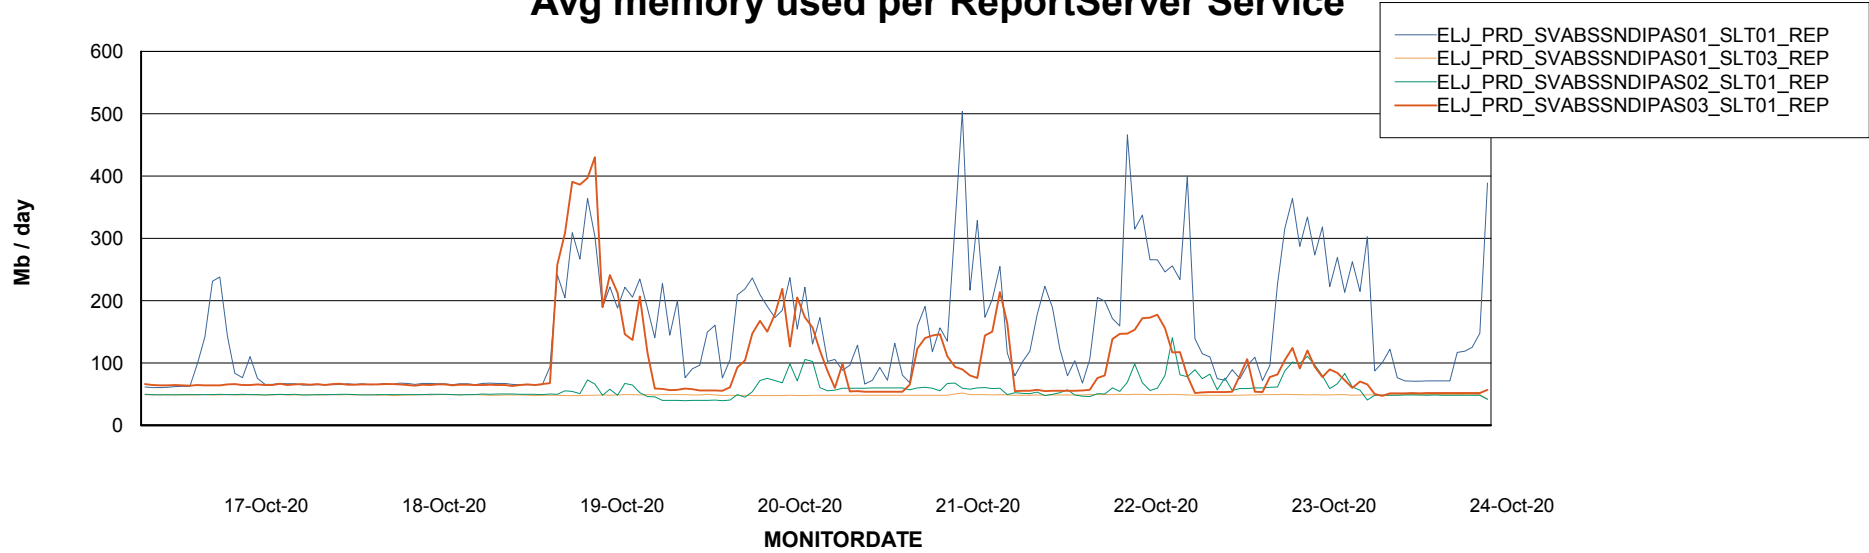

ABSSolute Application ReportServer Services

Avg memory used per ReportServer Service