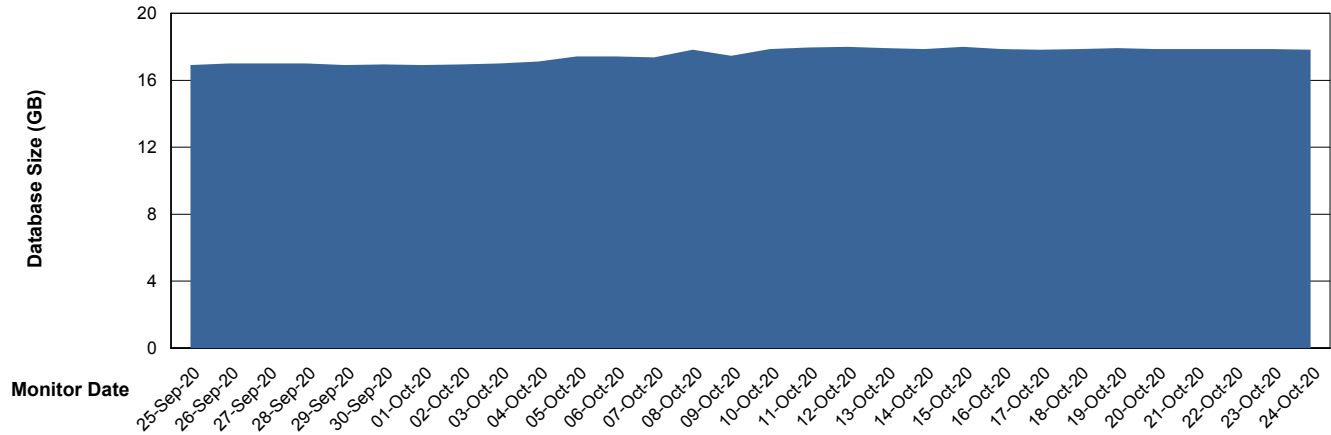

Customer ELJ Production
Database ID 72

Database Performance ELJDB_Standby

Weekly SLA Customer Report

Customer ELJ Production
Database ID 72

DATABASE SIZE ELJDB_PRD_BI

Database growth over last month

DATABASE SIZE ELJDB_Production