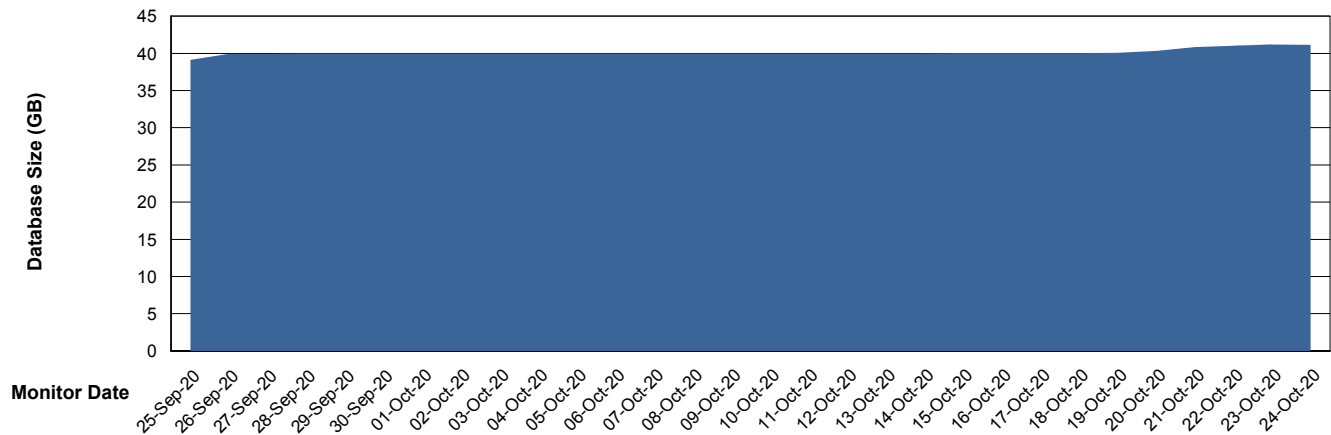

DATABASE SIZE ELJDB_Production

Database growth over last month