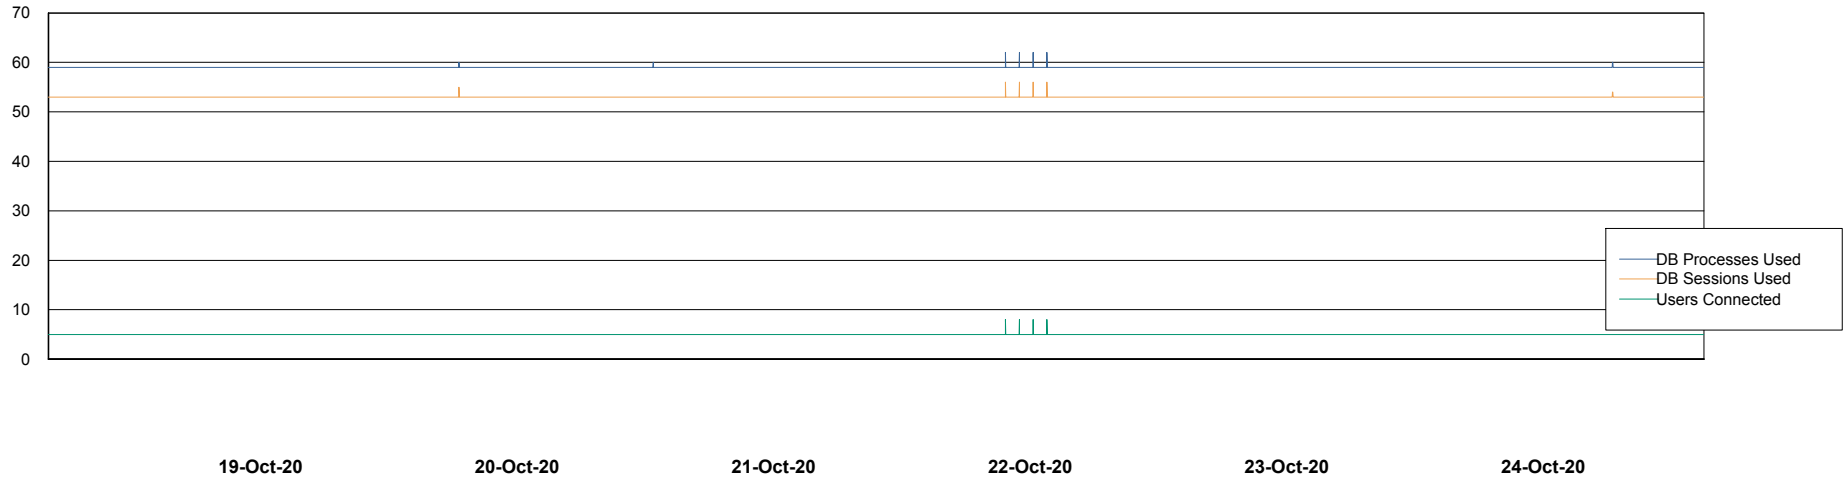

Database Performance ELJDB_Standby