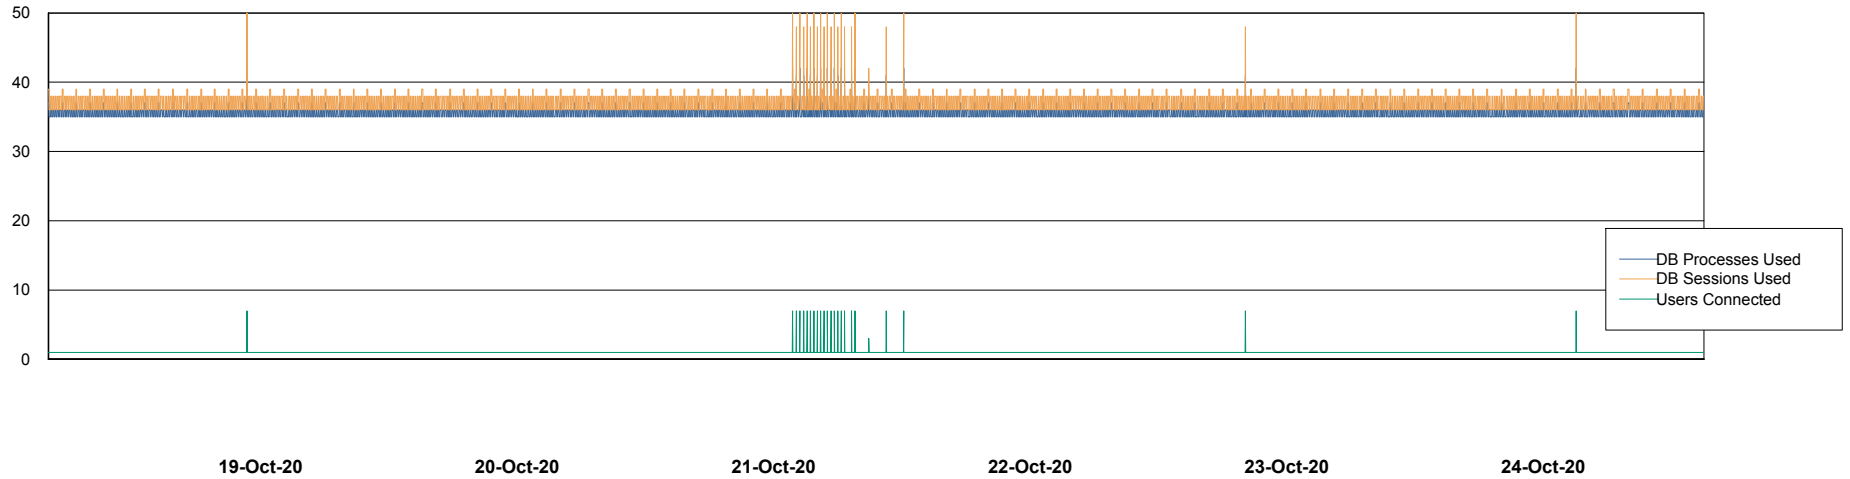

Weekly SLA Customer Report

Customer CIW Production
Database ID 45

Database Performance CIWDB_Production

Weekly SLA Customer Report

Customer CIW Production
Database ID 45

Database Performance CIWDB_Standby

Weekly SLA Customer Report

Customer CIW Production
 Database ID 45

DATABASE SIZE CIWDB_Production

Database growth over last month

Database Tablespace CIWDB_Production

Date	Tablespace Name	Filesize (Gb)	Usedsize (Gb)	Percentage free
24-Oct-20	ABSDATA	44	38	14
	INDX	6	5	17
23-Oct-20	ABSDATA	44	38	14
	INDX	6	5	17
22-Oct-20	ABSDATA	44	38	14
	INDX	6	5	17
21-Oct-20	ABSDATA	44	38	14
	INDX	6	5	17
20-Oct-20	ABSDATA	44	38	14
	INDX	6	5	17
19-Oct-20	ABSDATA	44	38	14
	INDX	6	5	17
18-Oct-20	ABSDATA	44	38	14
	INDX	6	5	17