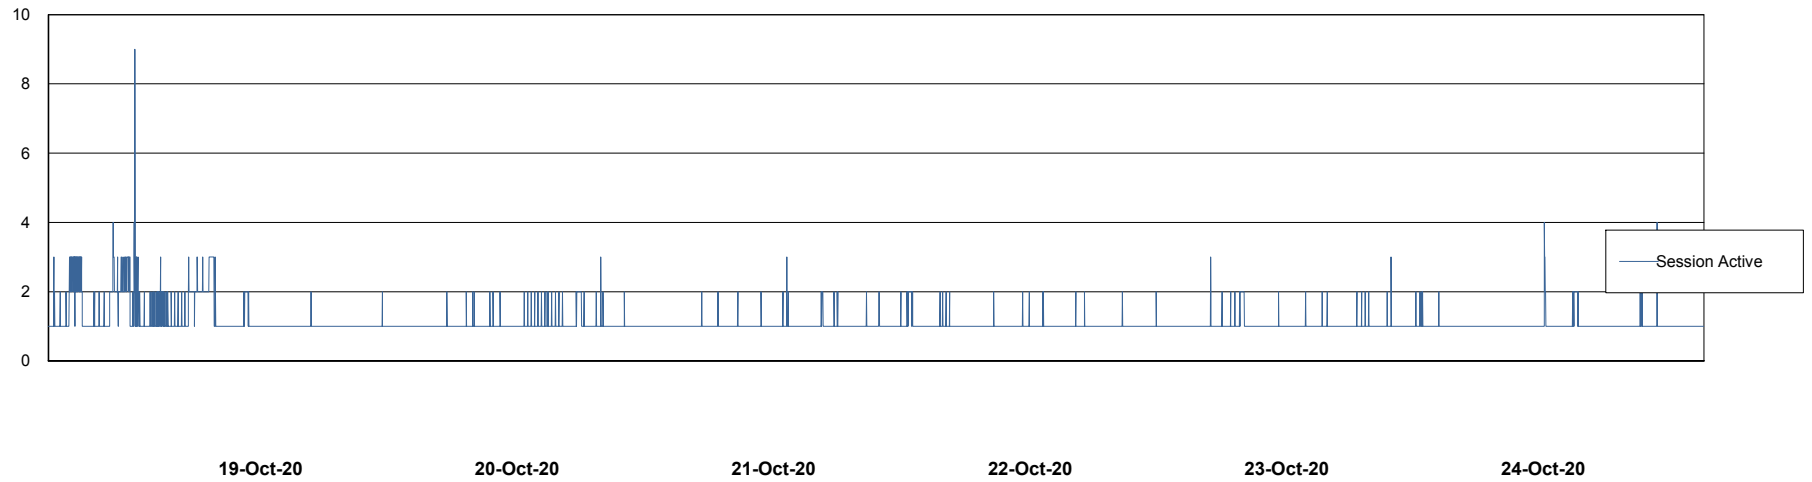

Database Performance CIWDB_Production