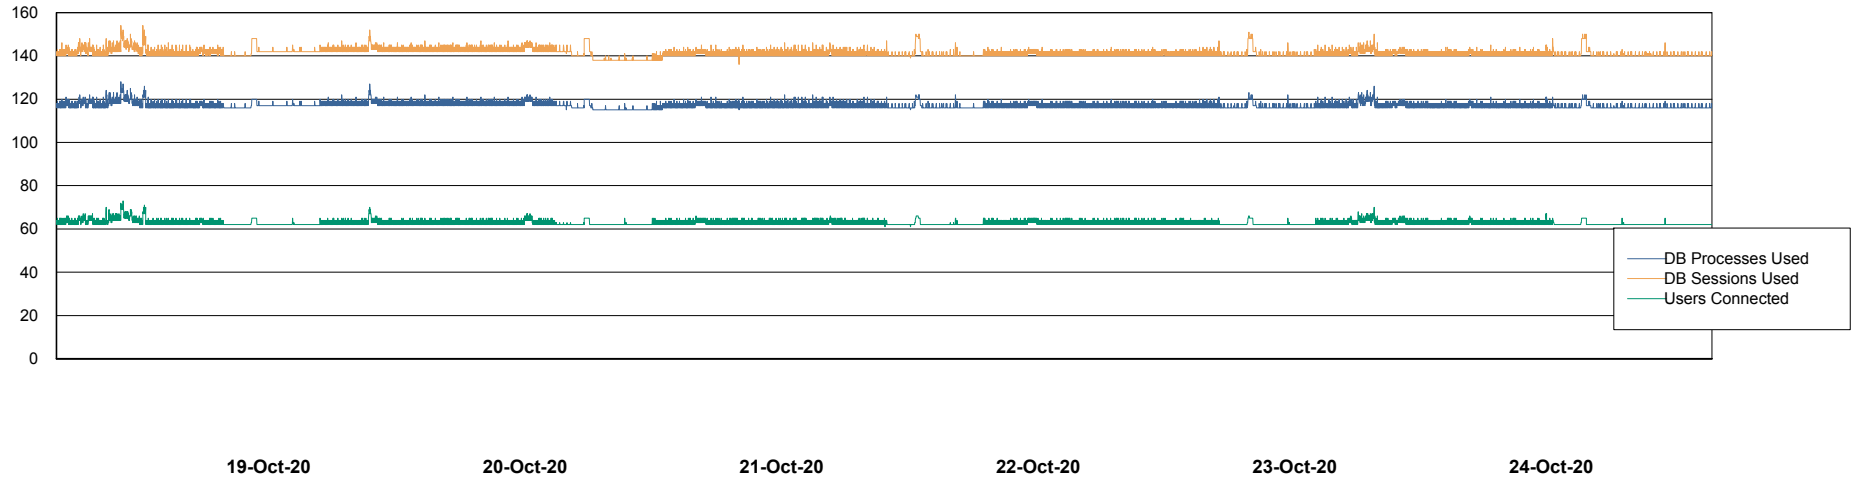

Database Performance CIWDB_Production