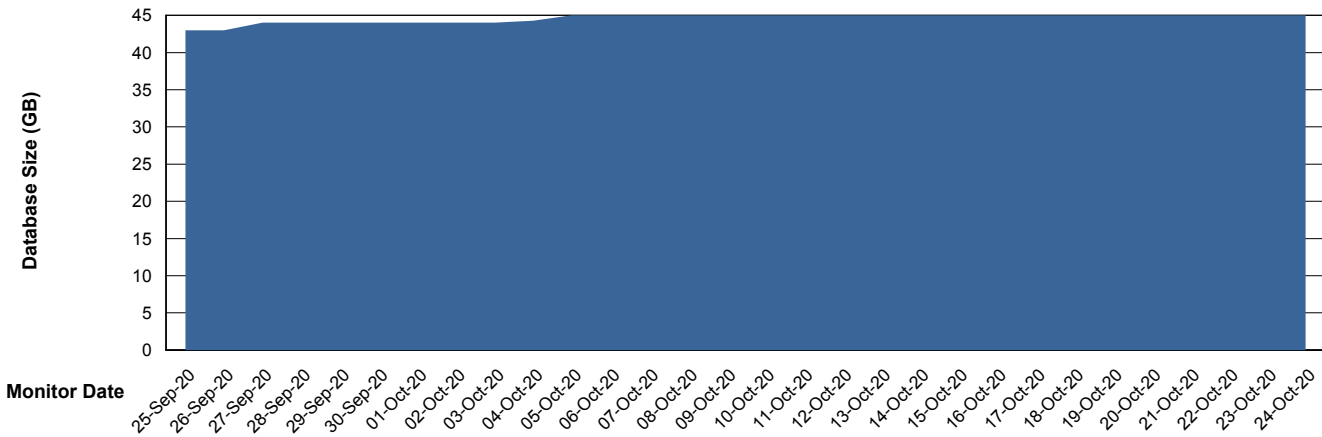

Weekly SLA Customer Report

Customer CIW Production
Database ID 45

Database Performance CIWDB_Production

Weekly SLA Customer Report

Customer CIW Production
Database ID 45

Database Performance CIWDB_Standby

Weekly SLA Customer Report

Customer CIW Production
 Database ID 45

DATABASE SIZE CIWDB_Production

Database growth over last month

Database Tablespace CIWDB_Production

Date	Tablespace Name	Filesize (Gb)	Usedsize (Gb)	Percentage free
24-Oct-20	ABSDATA	44	38	14
	INDX	6	5	17
23-Oct-20	ABSDATA	44	38	14
	INDX	6	5	17
22-Oct-20	ABSDATA	44	38	14
	INDX	6	5	17
21-Oct-20	ABSDATA	44	38	14
	INDX	6	5	17
20-Oct-20	ABSDATA	44	38	14
	INDX	6	5	17
19-Oct-20	ABSDATA	44	38	14
	INDX	6	5	17
18-Oct-20	ABSDATA	44	38	14
	INDX	6	5	17