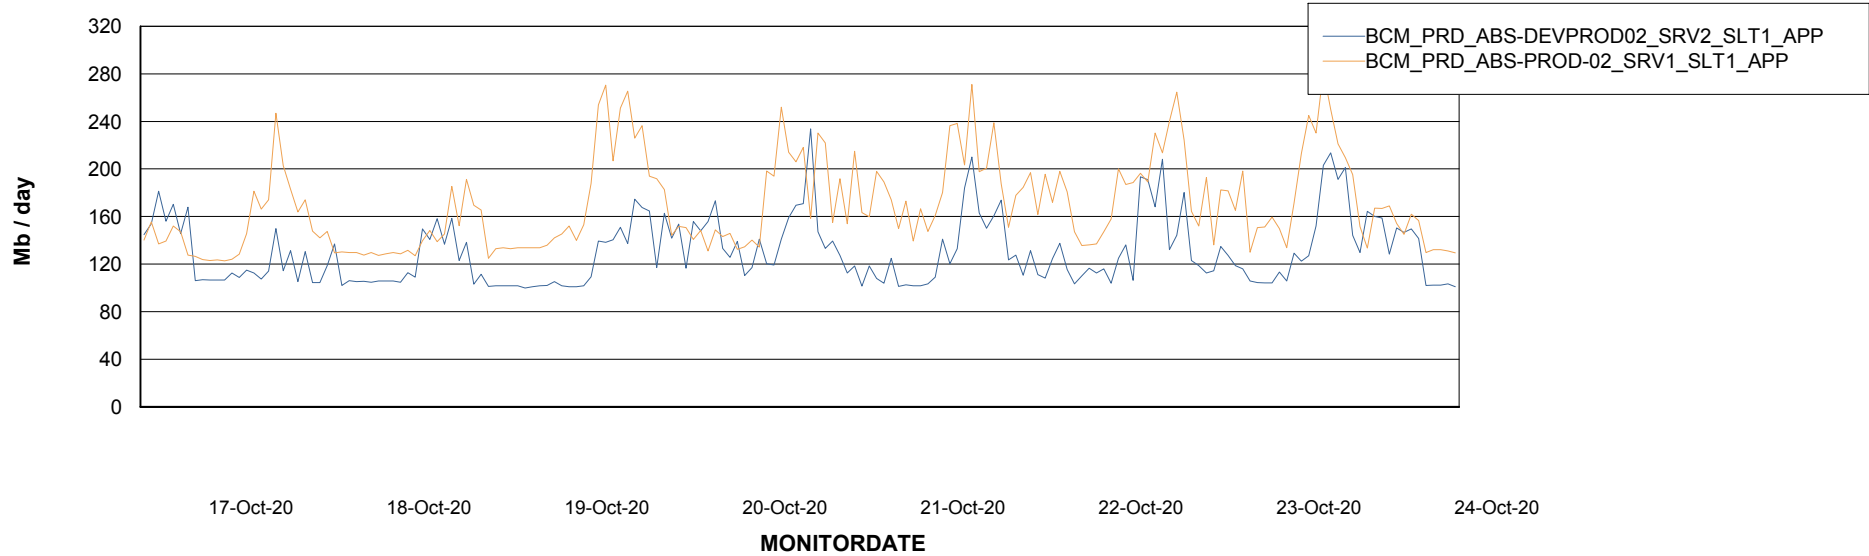

Weekly SLA Customer Report

Customer BCM_Production
 Database ID 81

DATABASE SIZE BCMDB_ABS1 Production Database

Database growth over last month

Database Tablespace BCMDB_ABS1 Production Database

Date	Tablespace Name	Filesize (Gb)	Usedsize (Gb)	Percentage free
24-Oct-20	ABSDATA	5	4	20
	INDX	10	7	25
23-Oct-20	ABSDATA	5	4	18
	INDX	10	7	25
22-Oct-20	ABSDATA	5	4	18
	INDX	10	7	25
21-Oct-20	ABSDATA	5	4	18
	INDX	10	7	25
20-Oct-20	ABSDATA	5	4	20
	INDX	10	7	25
19-Oct-20	ABSDATA	5	4	20
	INDX	10	7	25
18-Oct-20	ABSDATA	5	4	20
	INDX	10	7	26

Weekly SLA Customer Report

Customer BCM_Production
Database ID 81

ABSSolute Application Server Services

Avg memory used per ABS Server Service

Avg users per day per ABS server

Weekly SLA Customer Report

Customer BCM_Production
Database ID 81