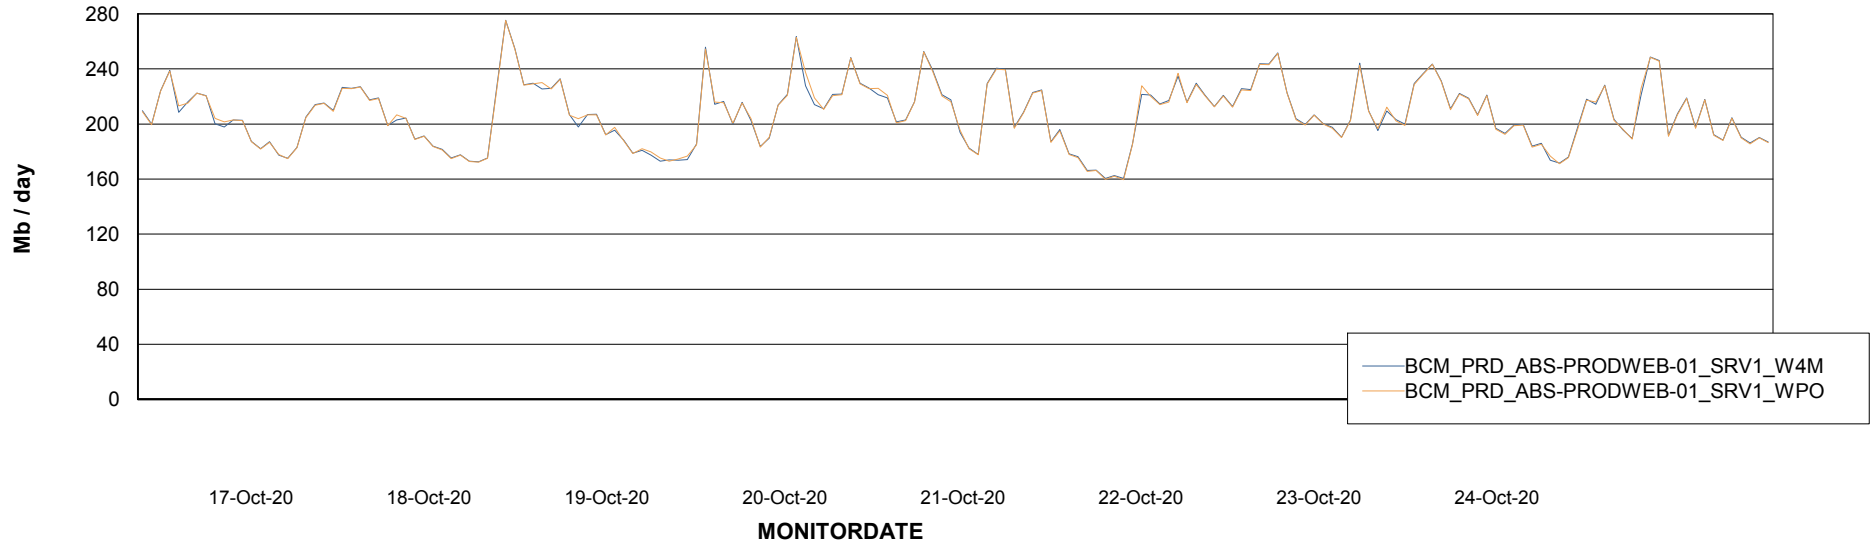

ABSSolute Application ReportServer Services

Avg memory used per ReportServer Service

Weekly SLA Customer Report

Customer BCM_Production
Database ID 81

ABSolute Web Component Services

Avg memory used per ABS Web component