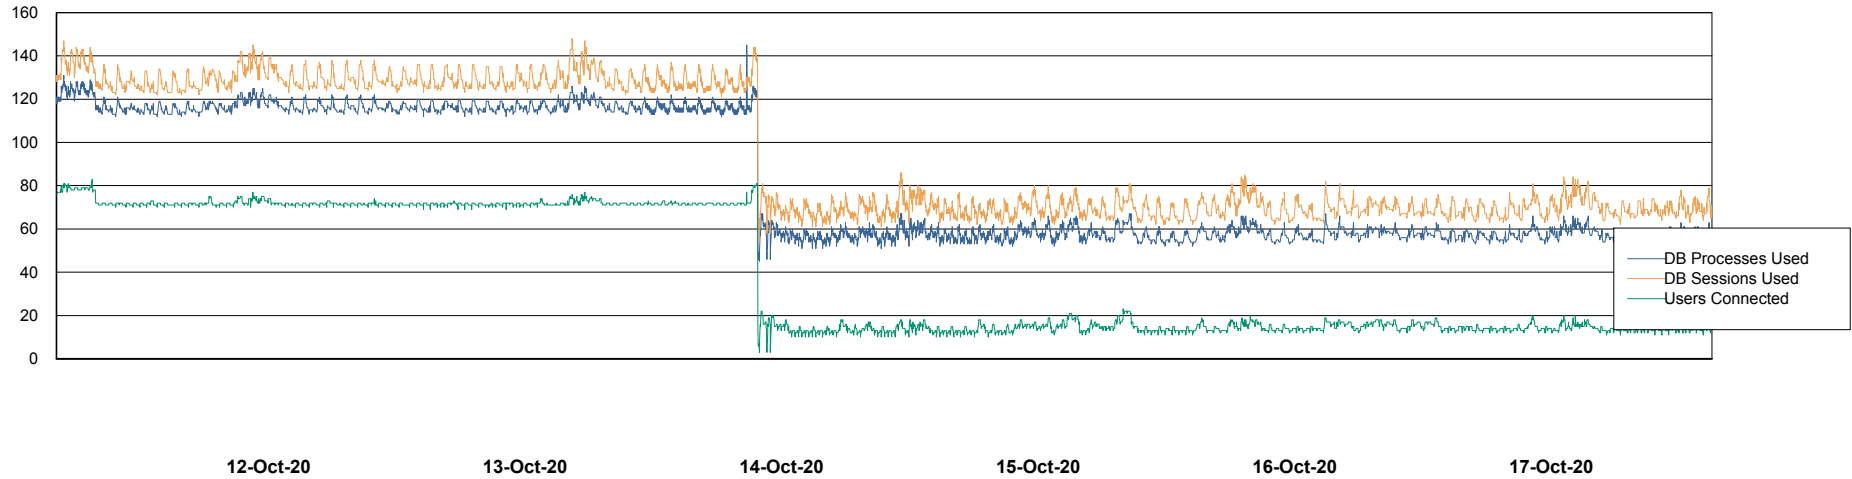

Database Performance VOSBIDB_Production