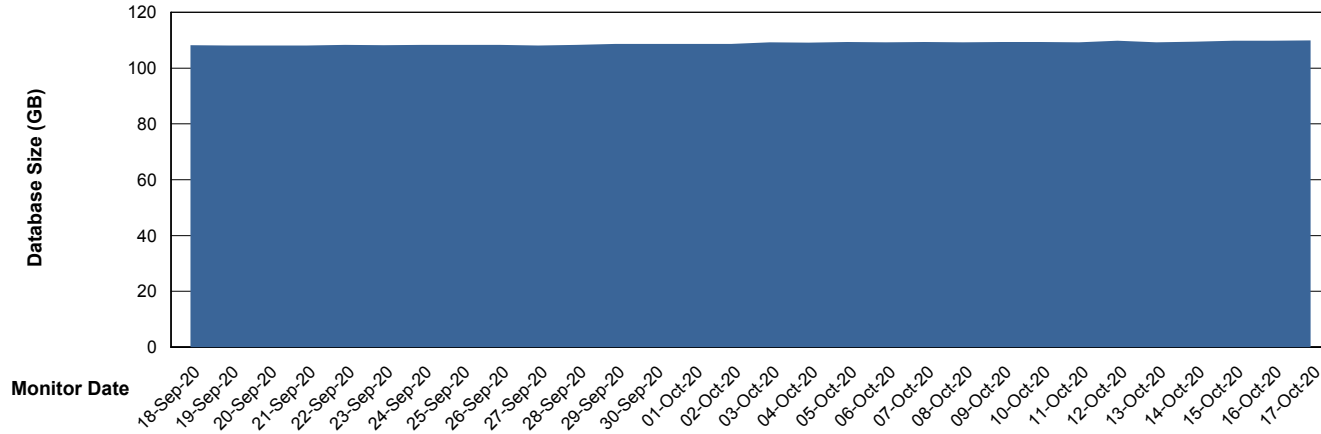

DATABASE SIZE VOSBIDB_Production

Database growth over last month