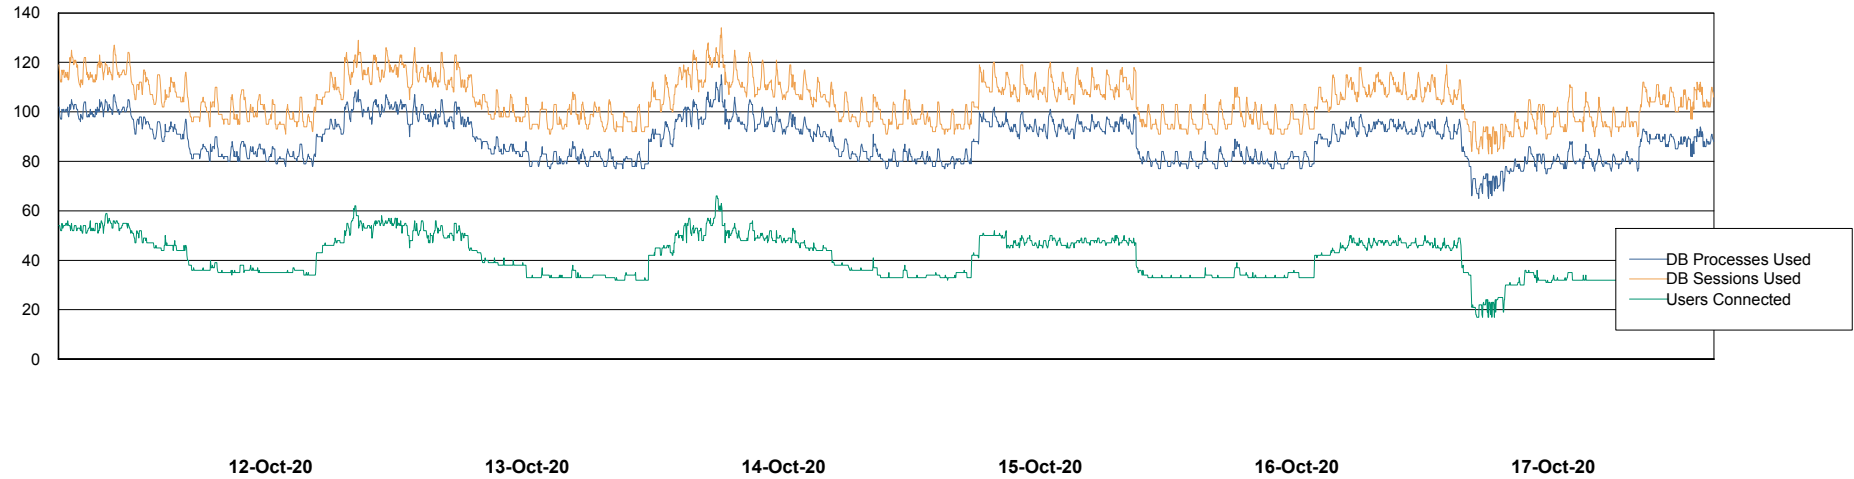

Database Performance ABSVEN06 Primary DB 2019