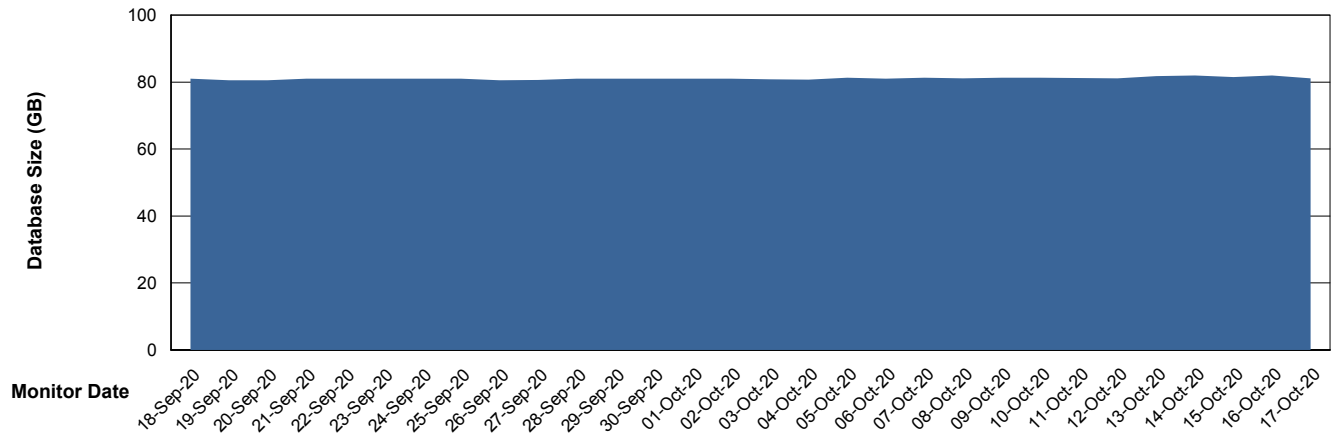

DATABASE SIZE VENDB_BI

Database growth over last month