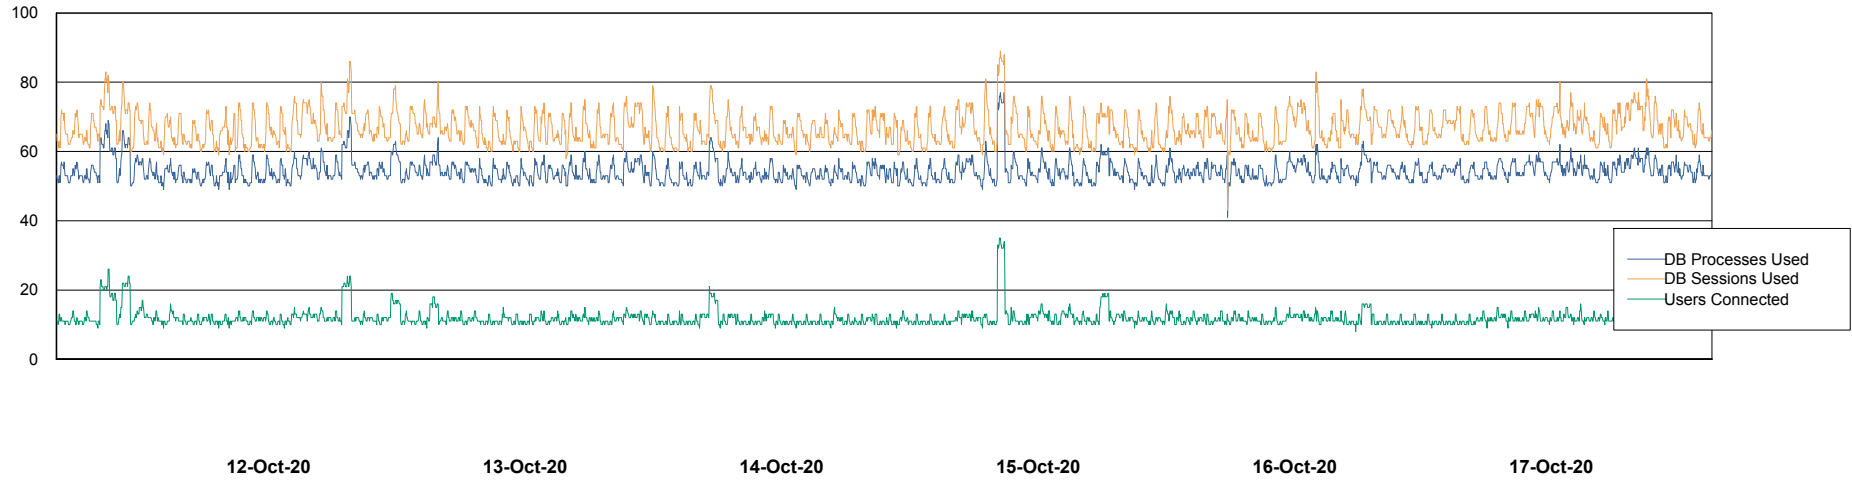

Database Performance VENDB_BI