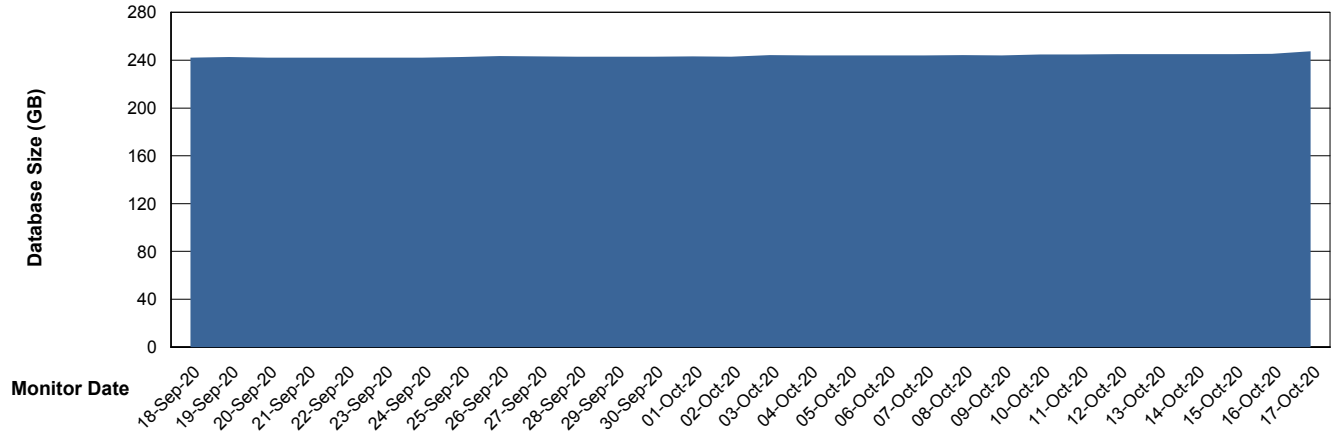

Weekly SLA Customer Report

Customer VEN_Production
Database ID 35

Database Performance VENDB_BI

Weekly SLA Customer Report

Customer VEN_Production
Database ID 35

DATABASE SIZE ABSVEN06 Primary DB 2019

Database growth over last month

DATABASE SIZE VENDB_BI

Database growth over last month

Weekly SLA Customer Report

Customer VEN_Production
 Database ID 35

Database Tablespace ABSVEN06 Primary DB 2019

Date	Tablespace Name	Filesize (Gb)	Usedsize (Gb)	Percentage free
17-Oct-20	ABSDATA	150	121	19
	INDX	142	116	18
16-Oct-20	ABSDATA	150	122	19
	INDX	136	116	15
15-Oct-20	ABSDATA	150	122	19
	INDX	136	113	17
14-Oct-20	ABSDATA	150	122	19
	INDX	136	113	17
13-Oct-20	ABSDATA	150	122	19
	INDX	136	113	17
12-Oct-20	ABSDATA	150	122	19
	INDX	136	113	17
11-Oct-20	ABSDATA	150	122	19
	INDX	136	113	17