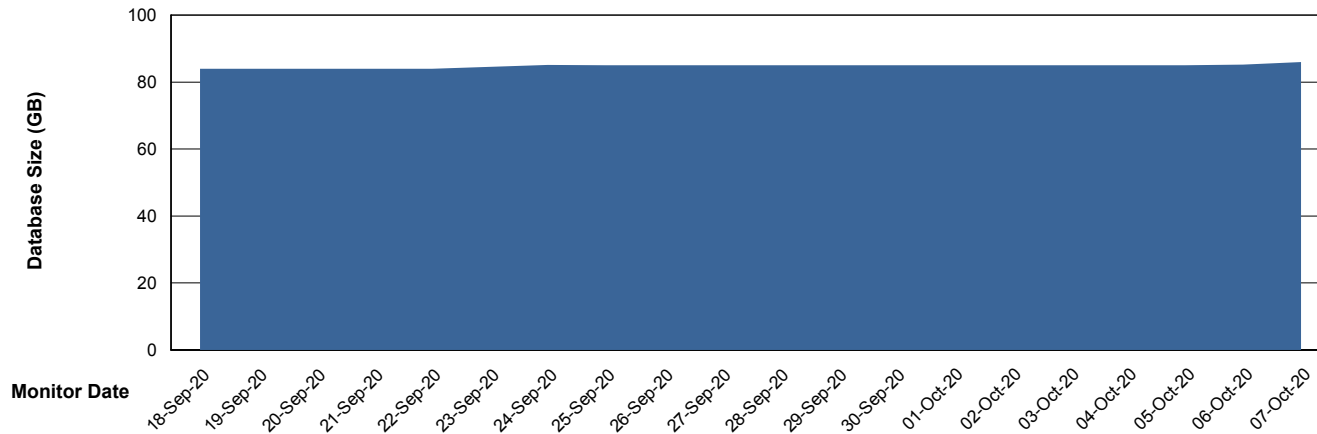

Weekly SLA Customer Report

Customer SPO_Production Silver
Database ID 57

DATABASE SIZE SPODB_BI

Database growth over last month

DATABASE SIZE SPODB_Production

Database growth over last month

Weekly SLA Customer Report