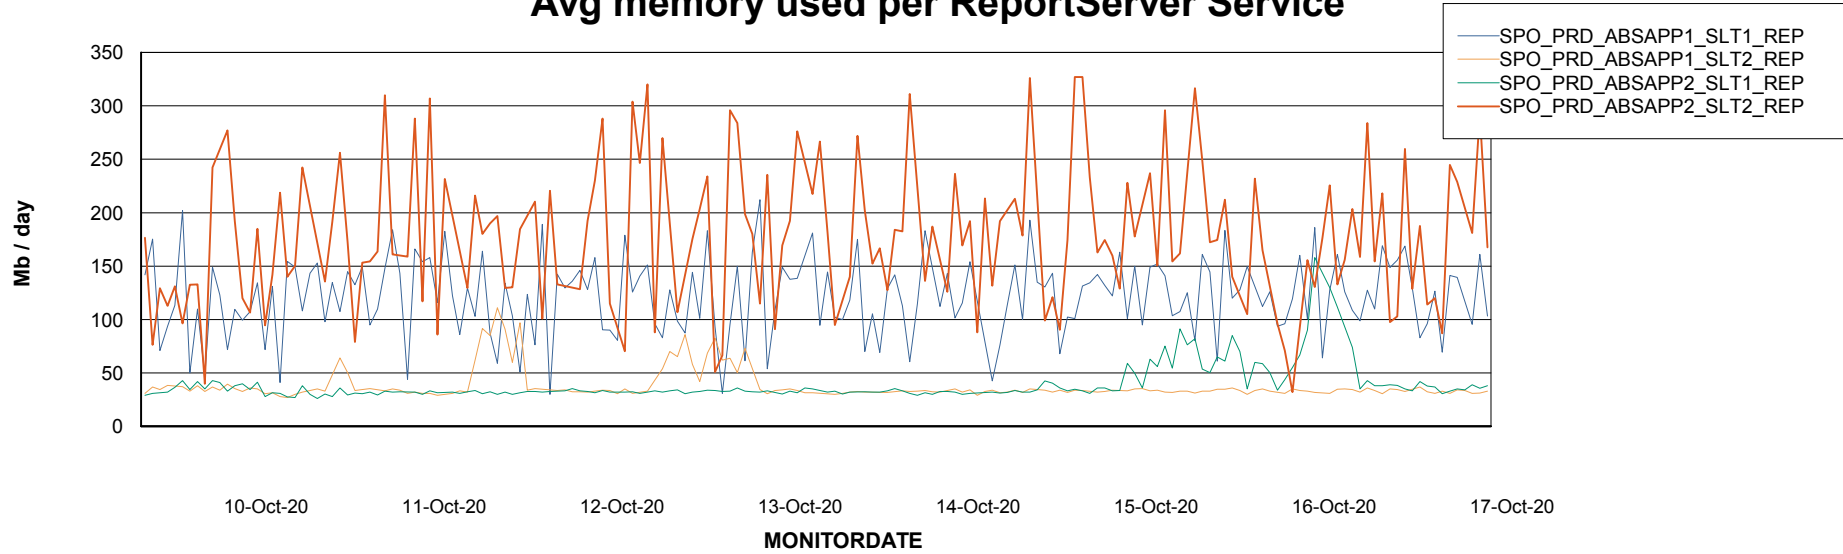

Avg memory used per ABS Server Service

Avg users per day per ABS server

Weekly SLA Customer Report

Customer SPO_Production Silver
Database ID 57

ABSSolute Application ReportServer Services

Avg memory used per ReportServer Service