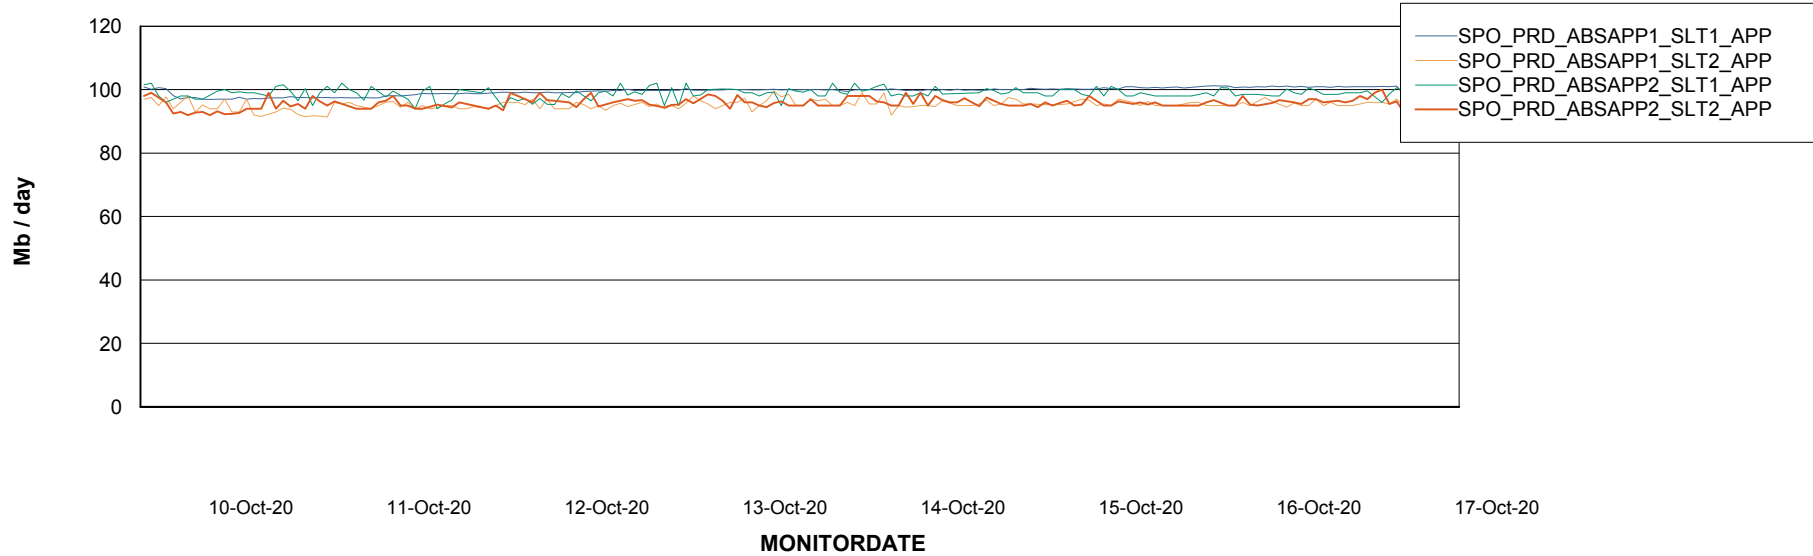

ABSSolute Application Server Services

Avg memory used per ABS Server Service