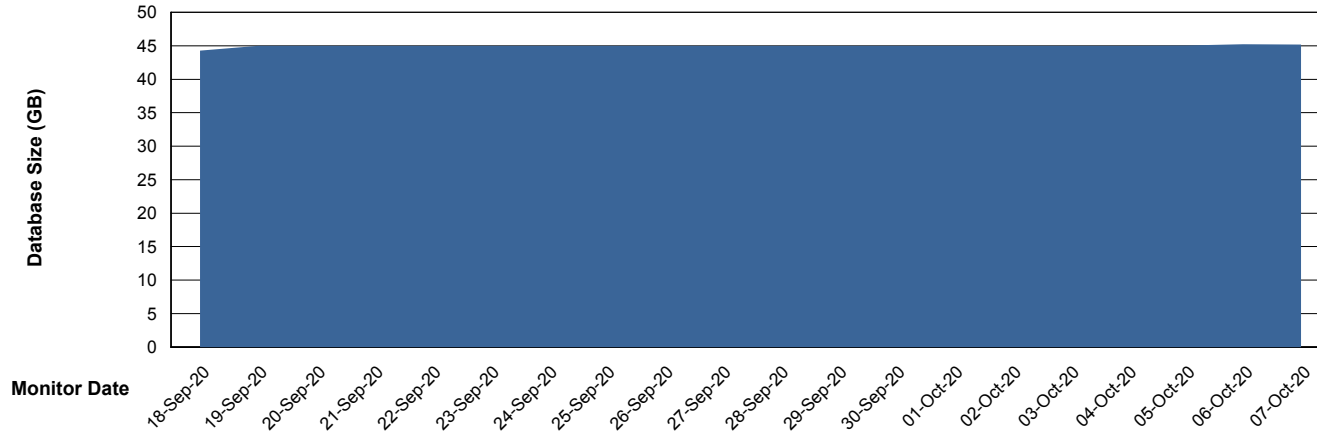

Weekly SLA Customer Report

Customer SPO_Production Silver
Database ID 57

Harddisk Usage SPO_PRD_ORACLE_BI1

	Free disk space on c: (%)	Total disk space on c: (Gb)	Free disk space on d: (%)	Total disk space on d: (Gb)	Free disk space on e: (%)	Total disk space on e: (Gb)	Free disk space on f: (%)	Total disk space on f: (Gb)
17-Oct-20	21	80	36	200	100	100	100	50
16-Oct-20	21	80	36	200	100	100	100	50
15-Oct-20	21	80	36	200	100	100	100	50
14-Oct-20	22	80	36	200	100	100	100	50
13-Oct-20	22	0	36	0	100	0	100	50
12-Oct-20	22	0	36	0	100	0	100	50
11-Oct-20	23	0	36	0	100	0	100	50

Weekly SLA Customer Report

Customer SPO_Production Silver
Database ID 57

DATABASE SIZE SPODB_BI

Database growth over last month

DATABASE SIZE SPODB_Production

Database growth over last month

Weekly SLA Customer Report