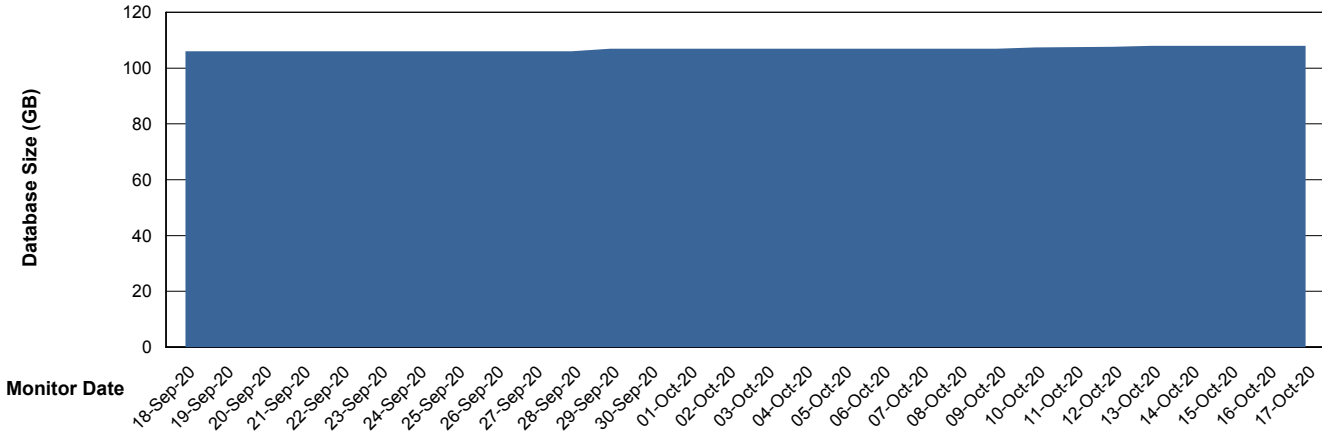

Weekly SLA Customer Report

Customer SNG_Production
Database ID 70

Database Performance SNGDB_Production

Weekly SLA Customer Report

Customer SNG_Production
 Database ID 70

DATABASE SIZE SNGDB_Production

Database growth over last month