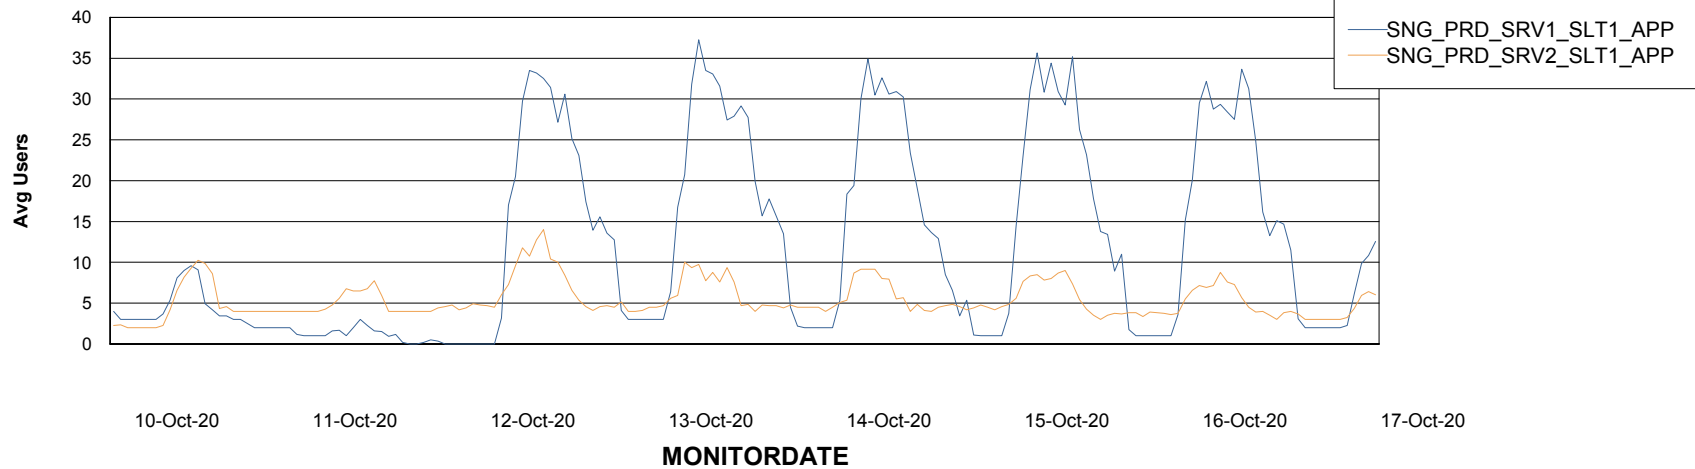

Weekly SLA Customer Report

Customer SNG_Production
Database ID 70

ABSSolute Application Server Services

Avg memory used per ABS Server Service

Avg users per day per ABS server

Weekly SLA Customer Report

Customer SNG_Production
Database ID 70