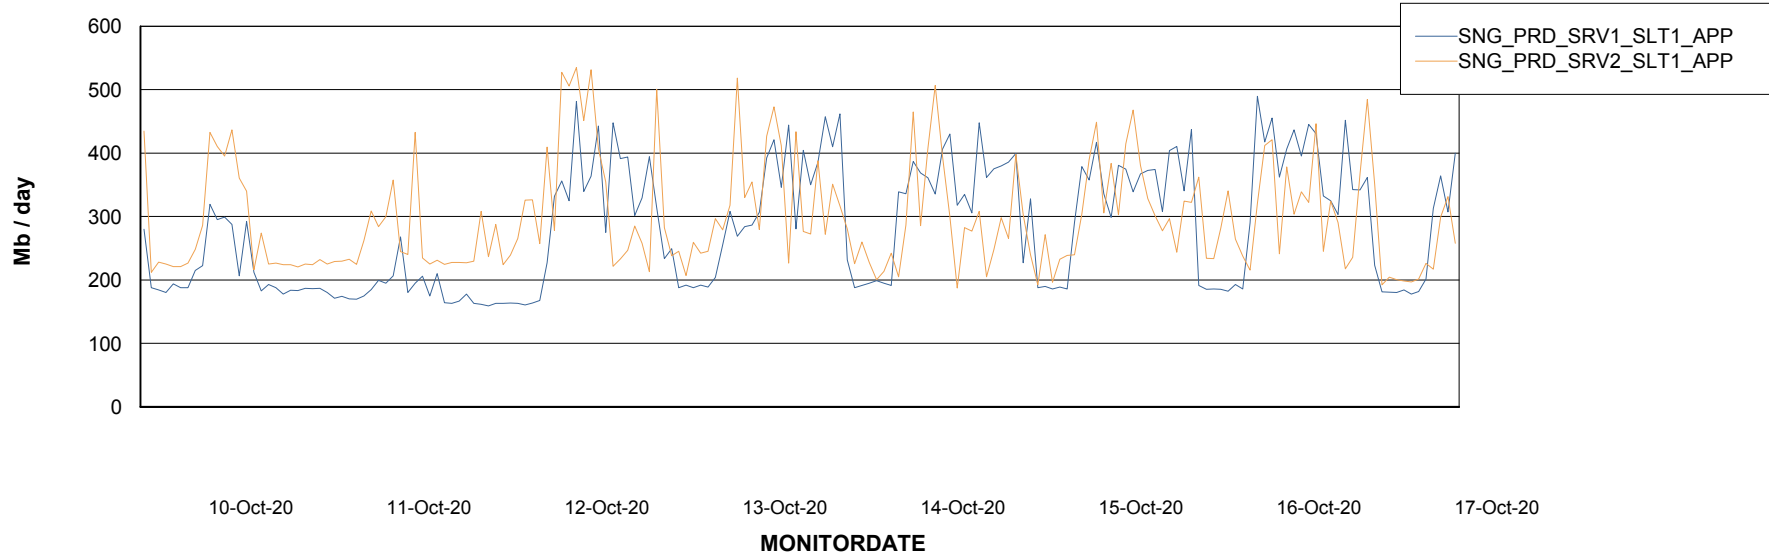

Database Tablespace SNGDB_Production

Date	Tablespace Name	Filesize (Gb)	Usedsize (Gb)	Percentage free
17-Oct-20	ABSDATA	40	25	38
	INDX	80	61	24
16-Oct-20	ABSDATA	40	25	38
	INDX	80	61	24
15-Oct-20	ABSDATA	40	25	38
	INDX	80	61	24
14-Oct-20	ABSDATA	40	25	38
	INDX	80	61	24
13-Oct-20	ABSDATA	40	25	38
	INDX	80	61	24
12-Oct-20	ABSDATA	40	25	38
	INDX	80	61	24
11-Oct-20	ABSDATA	40	25	38
	INDX	80	61	24

Weekly SLA Customer Report

Customer SNG_Production
Database ID 70

ABSSolute Application Server Services

Avg memory used per ABS Server Service

Avg users per day per ABS server

Weekly SLA Customer Report

Customer SNG_Production
Database ID 70