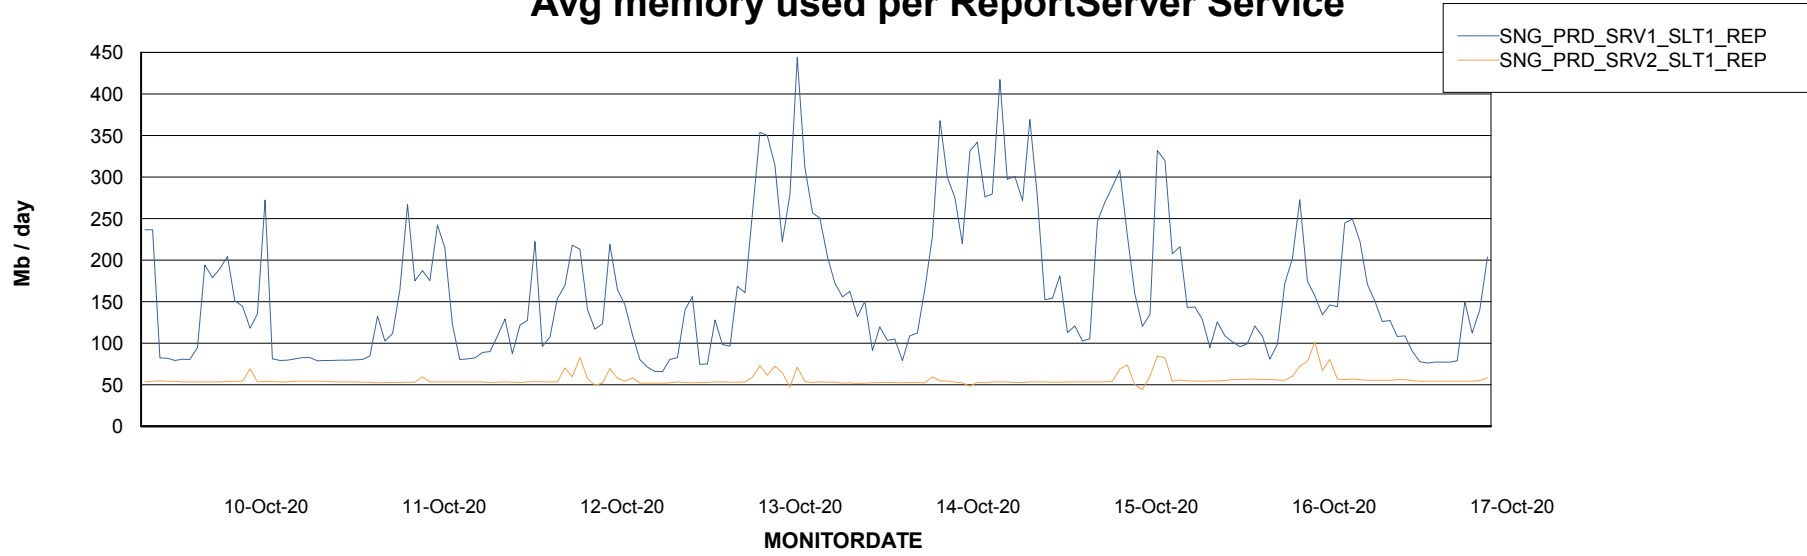

ABSSolute Application ReportServer Services

Avg memory used per ReportServer Service