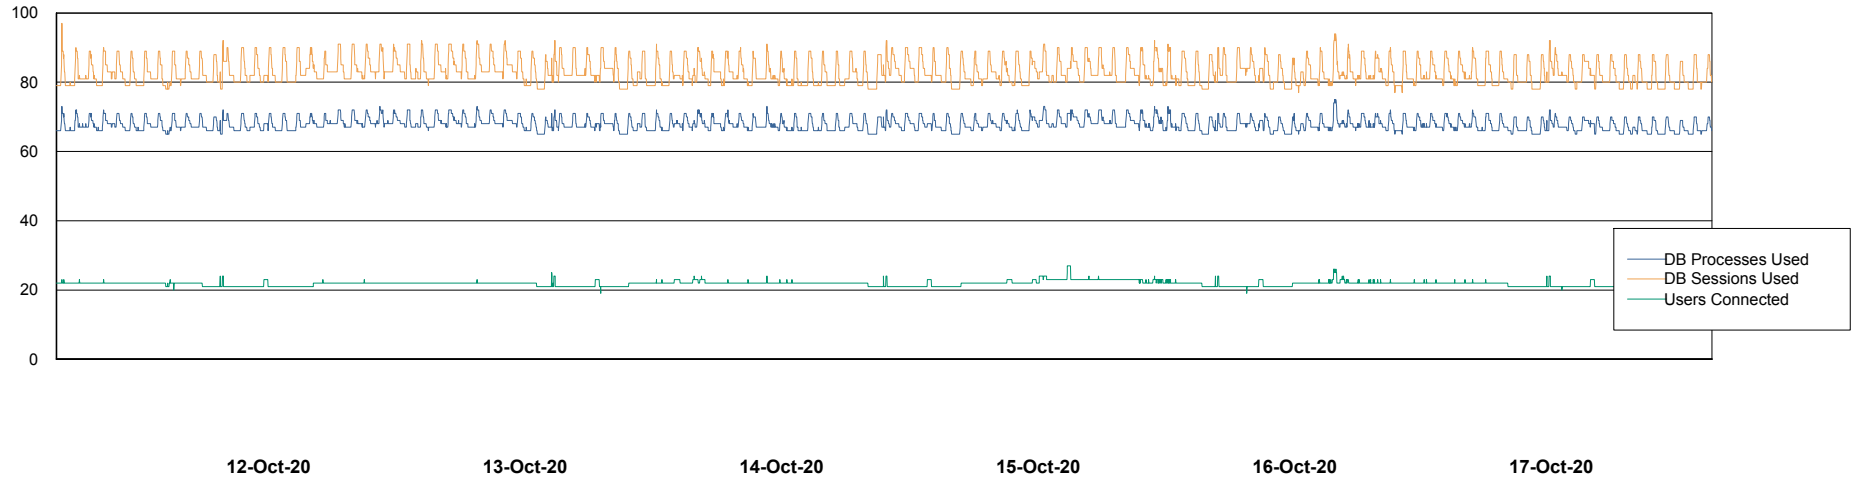

Database Performance RSS_DB_Primary (2020)