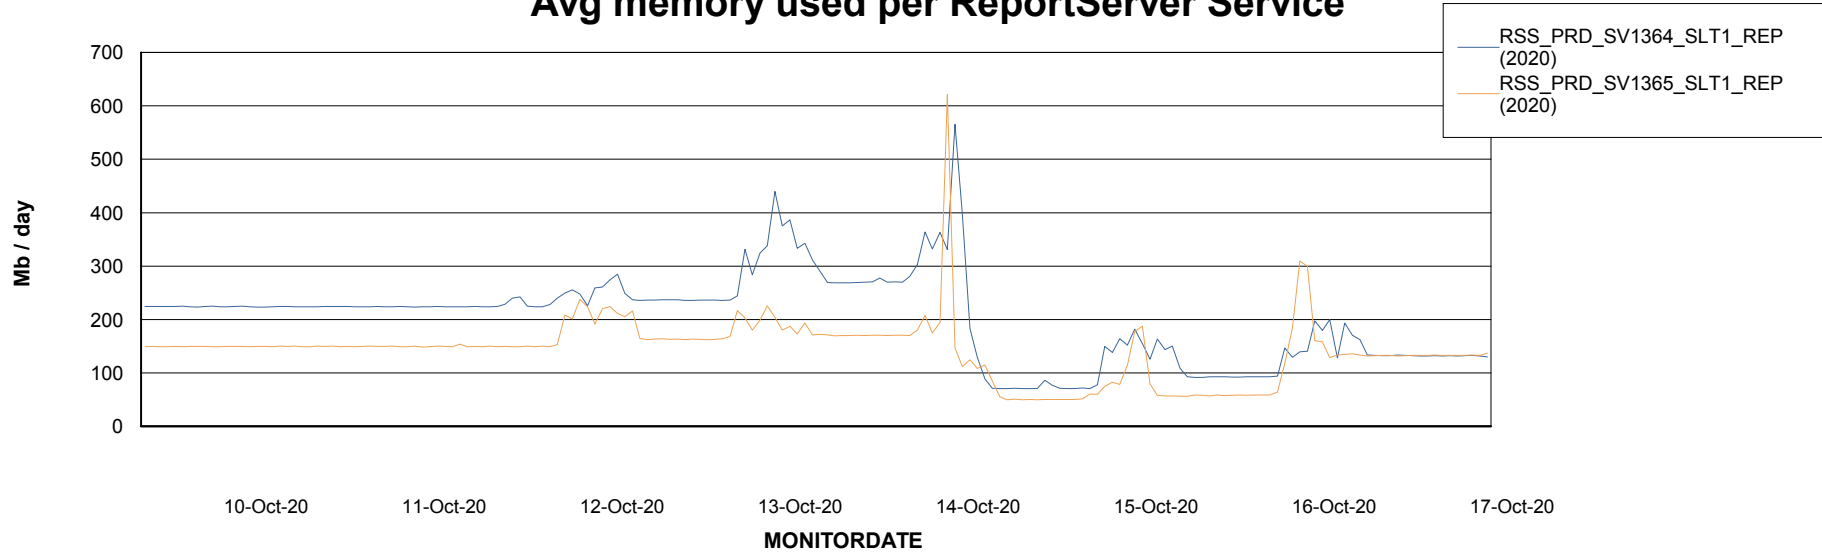

ABSSolute Application ReportServer Services

Avg memory used per ReportServer Service