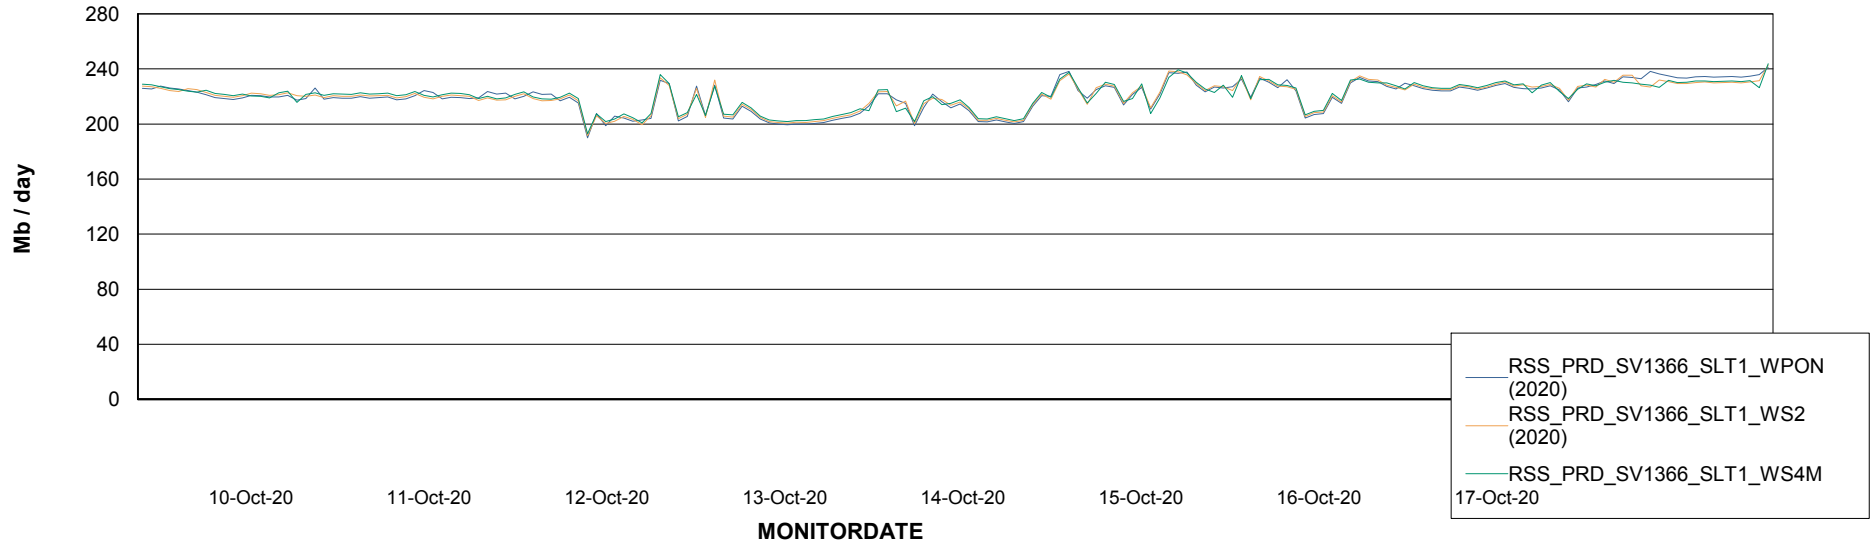

ABSSolute Application ReportServer Services

Avg memory used per ReportServer Service

Weekly SLA Customer Report

Customer RSS Production
Database ID 52

ABSSolute Web Component Services

Avg memory used per ABS Web component