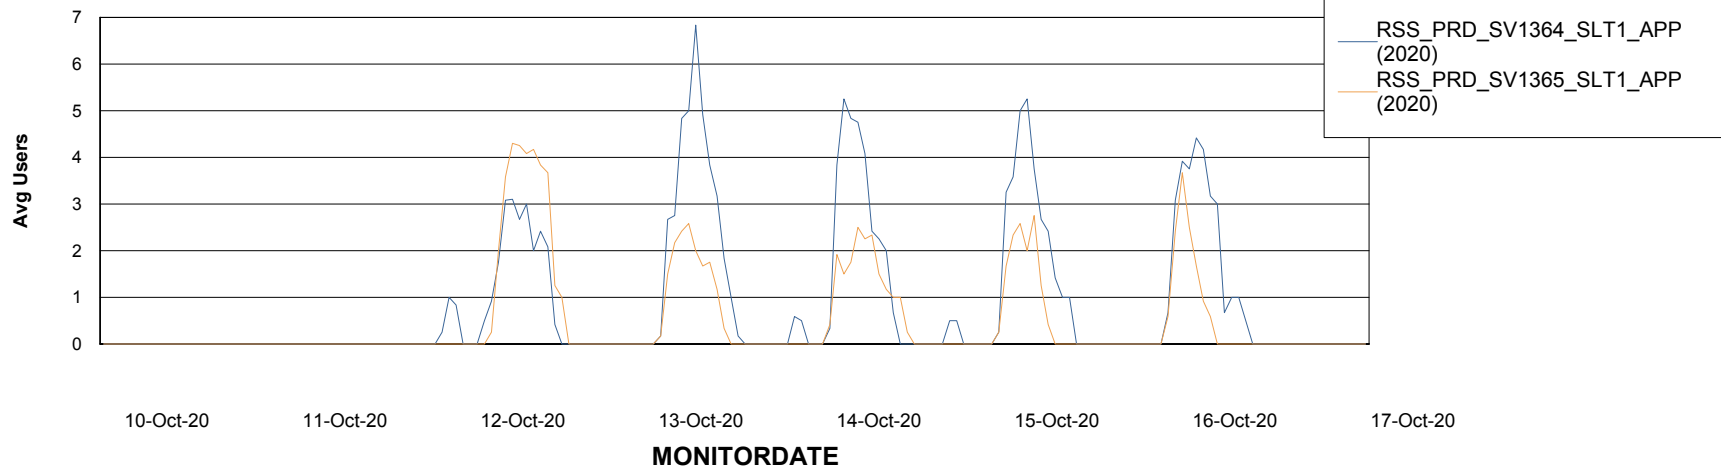

Weekly SLA Customer Report

Customer RSS Production
Database ID 52

ABSolute Application Server Services

Avg memory used per ABS Server Service

Avg users per day per ABS server

Weekly SLA Customer Report

Customer RSS Production
Database ID 52