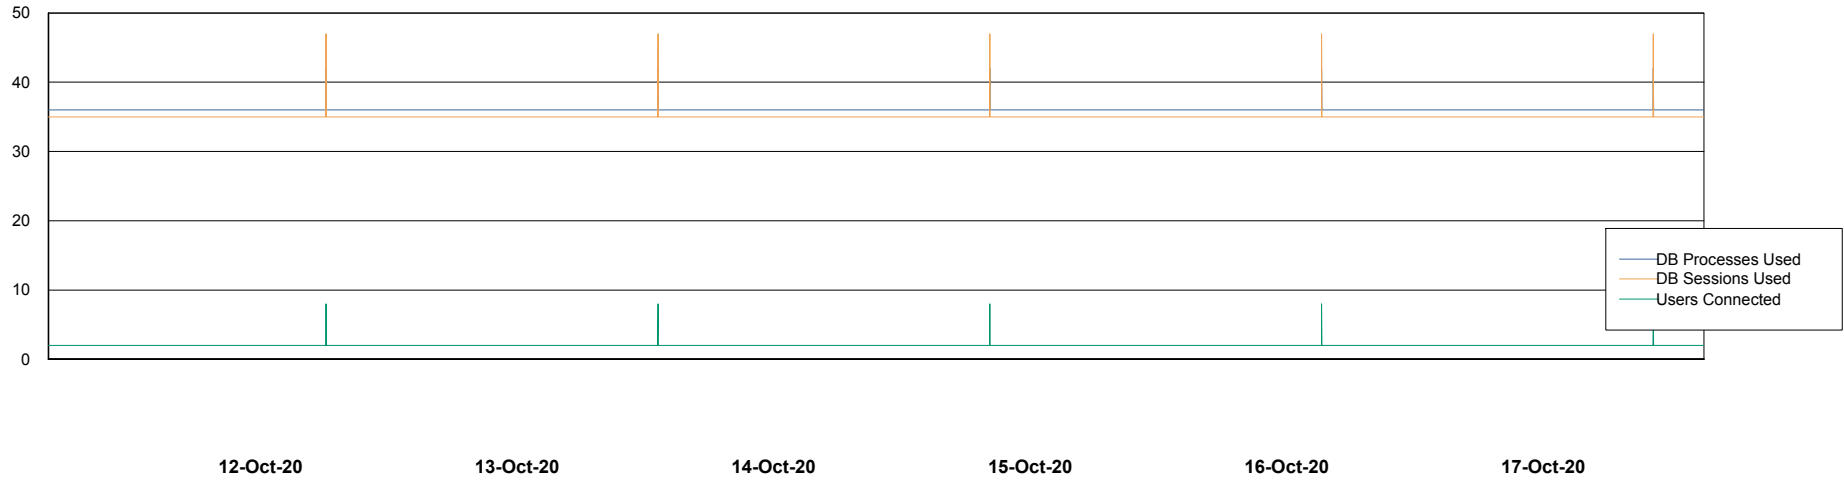

Weekly SLA Customer Report

Customer RSS Production
Database ID 52

Database Performance RSS_DB_Primary (2020)

Weekly SLA Customer Report

Customer RSS Production
Database ID 52

Database Performance RSS_DB_Standby (2020)