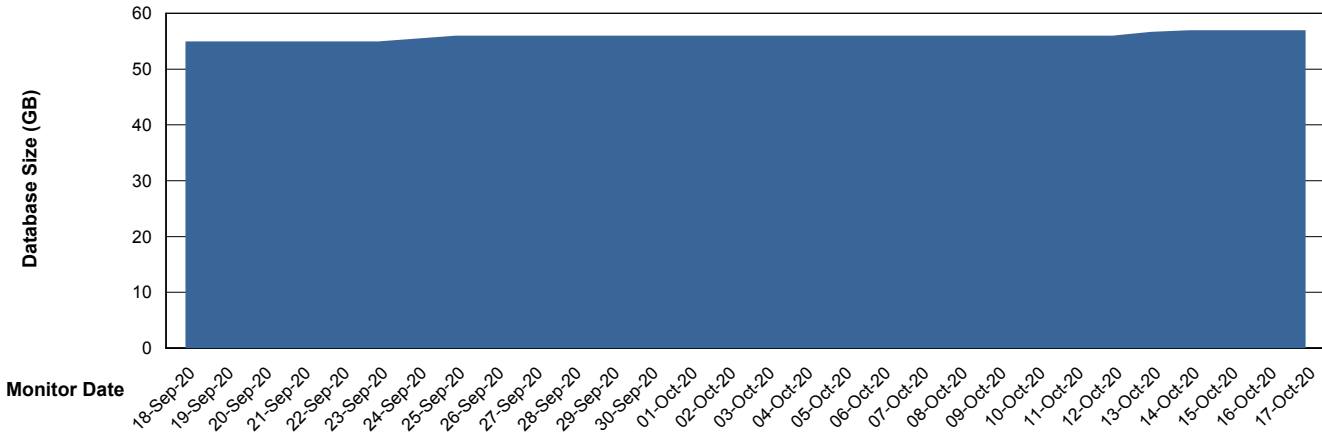

DATABASE SIZE RSS_DB_Primary (2020)

Database growth over last month