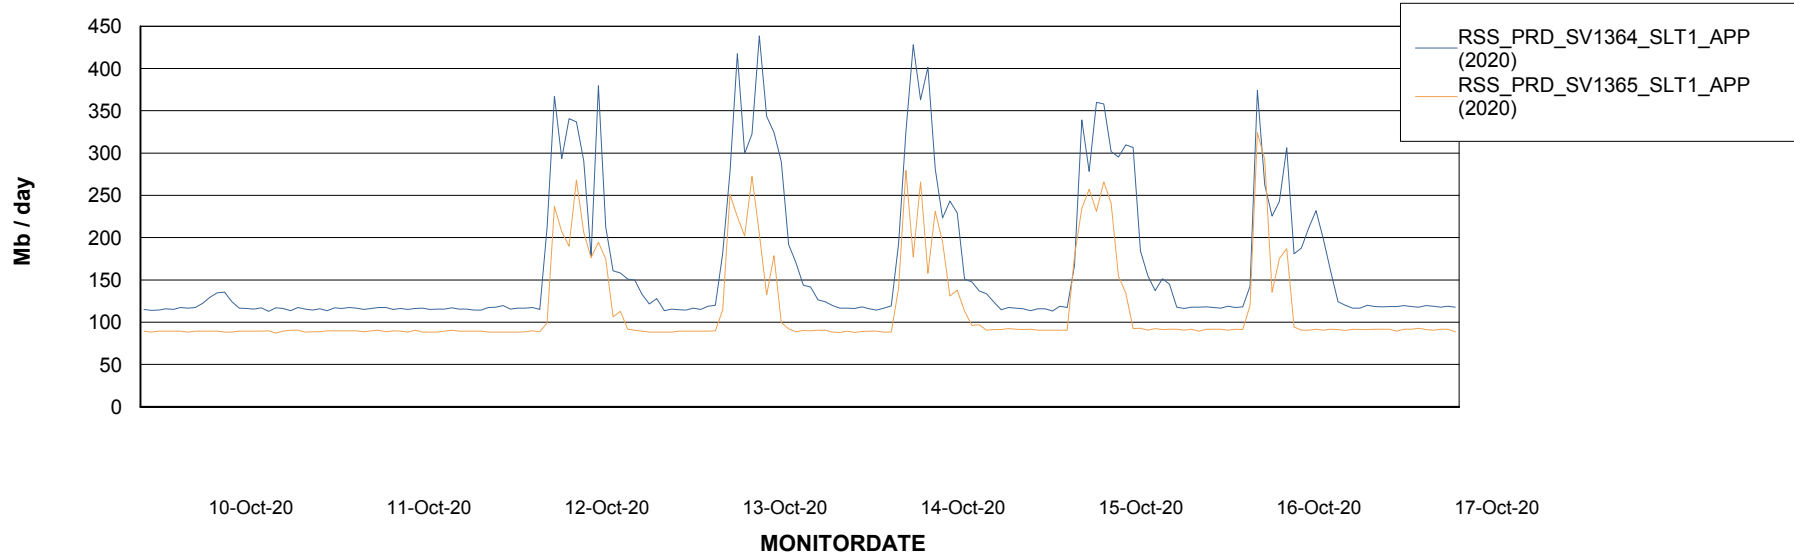

Weekly SLA Customer Report

Customer RSS Production
 Database ID 52

DATABASE SIZE RSS_DB_Primary (2020)

Database growth over last month

Database Tablespace RSS_DB_Primary (2020)

Date	Tablespace Name	Filesize (Gb)	Usedsize (Gb)	Percentage free
17-Oct-20	ABSDATA	37	28	24
	INDX	32	27	16
16-Oct-20	ABSDATA	37	28	24
	INDX	32	27	16
15-Oct-20	ABSDATA	37	28	24
	INDX	32	27	16
14-Oct-20	ABSDATA	37	28	24
	INDX	32	27	16
13-Oct-20	ABSDATA	37	28	24
	INDX	32	27	16
12-Oct-20	ABSDATA	37	28	24
	INDX	32	27	16
11-Oct-20	ABSDATA	37	28	24
	INDX	32	27	16

Weekly SLA Customer Report

Customer RSS Production
Database ID 52

ABSolute Application Server Services

Avg memory used per ABS Server Service

Avg users per day per ABS server

Weekly SLA Customer Report

Customer RSS Production
Database ID 52