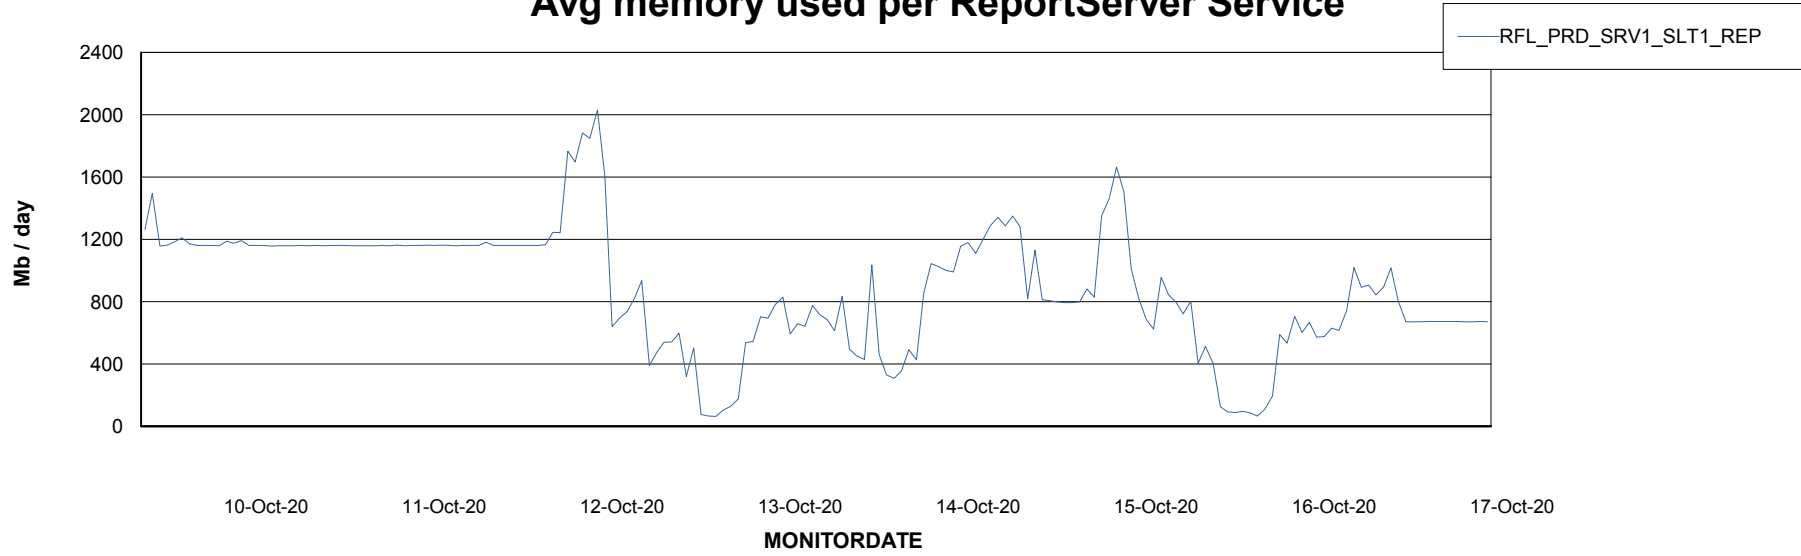

ABSSolute Application ReportServer Services

Avg memory used per ReportServer Service