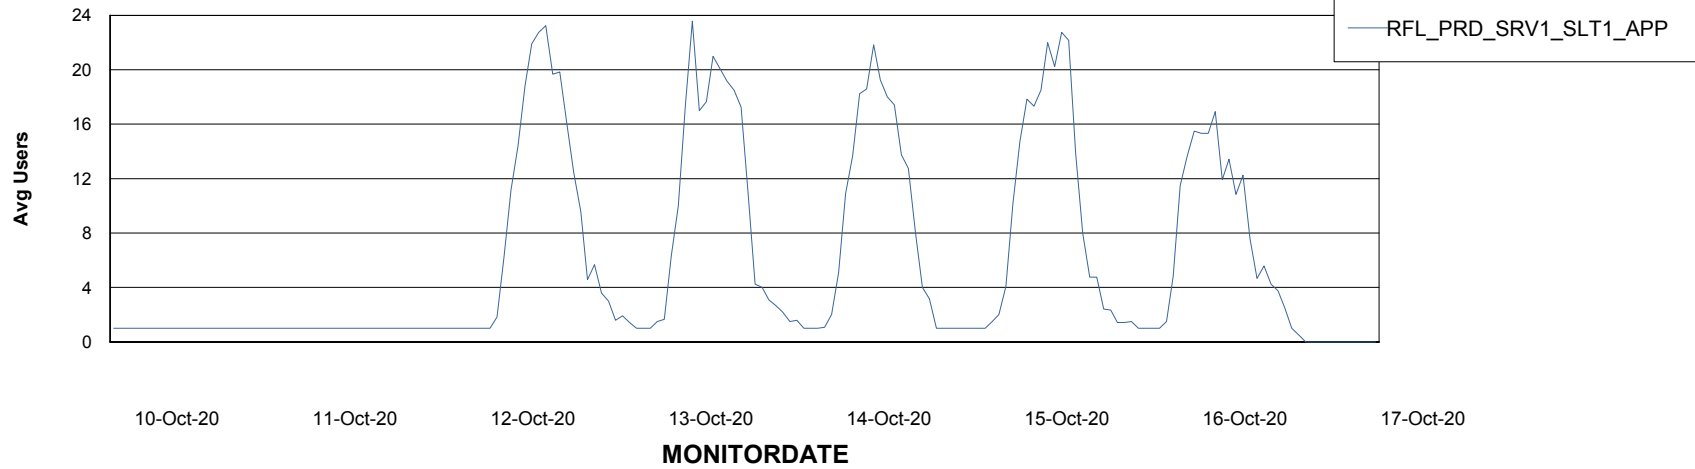

Weekly SLA Customer Report

Customer RFL_Production
Database ID 36

ABSSolute Application Server Services

Avg memory used per ABS Server Service

Avg users per day per ABS server

Weekly SLA Customer Report

Customer RFL_Production
Database ID 36