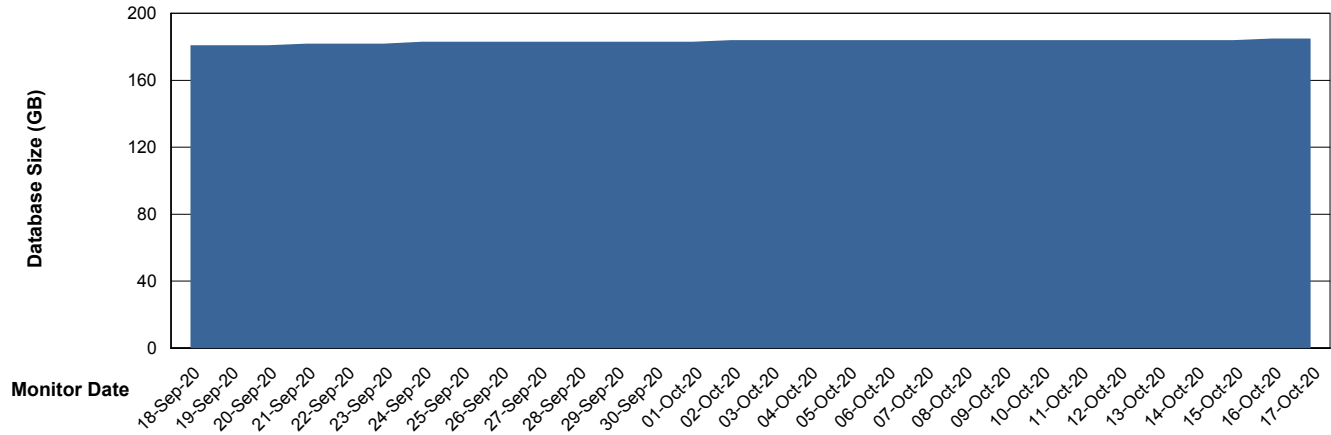

DB Processes Max 500

Weekly SLA Customer Report

Customer RFL_Production
 Database ID 36

DATABASE SIZE RFLDB_Production

Database growth over last month

Database Tablespace RFLDB_Production

Date	Tablespace Name	Filesize (Gb)	Usedsize (Gb)	Percentage free
17-Oct-20	ABSDATA	72	55	23
	INDX	186	128	31
16-Oct-20	ABSDATA	72	55	24
	INDX	186	128	31
15-Oct-20	ABSDATA	72	55	24
	INDX	186	128	31
14-Oct-20	ABSDATA	72	55	24
	INDX	186	127	31
13-Oct-20	ABSDATA	72	55	24
	INDX	186	127	32
12-Oct-20	ABSDATA	72	55	24
	INDX	186	127	32
11-Oct-20	ABSDATA	72	55	24
	INDX	186	127	32

Weekly SLA Customer Report

Customer RFL_Production
Database ID 36

ABSSolute Application Server Services

Avg memory used per ABS Server Service

Avg users per day per ABS server

Weekly SLA Customer Report

Customer RFL_Production
Database ID 36