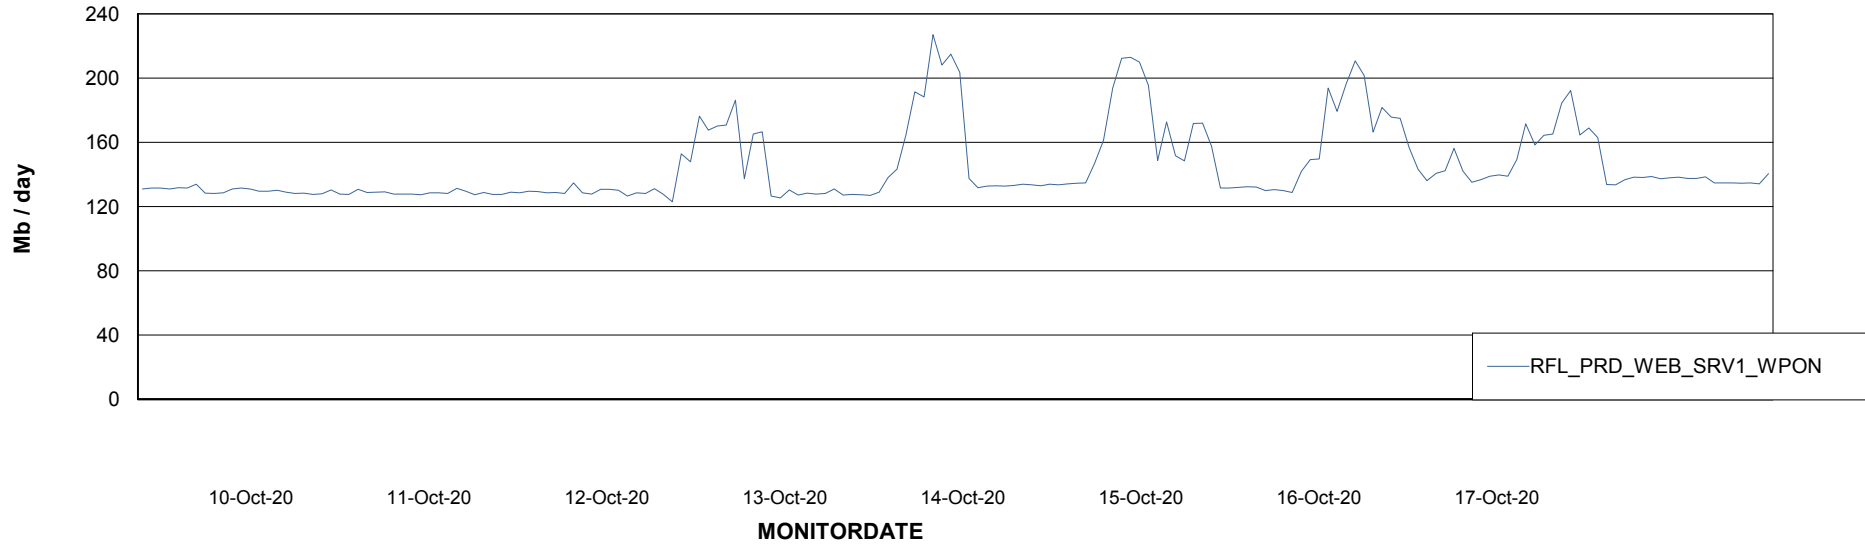

ABSSolute Application ReportServer Services

Avg memory used per ReportServer Service

Weekly SLA Customer Report

Customer RFL_Production
Database ID 36

ABSSolute Web Component Services

Avg memory used per ABS Web component