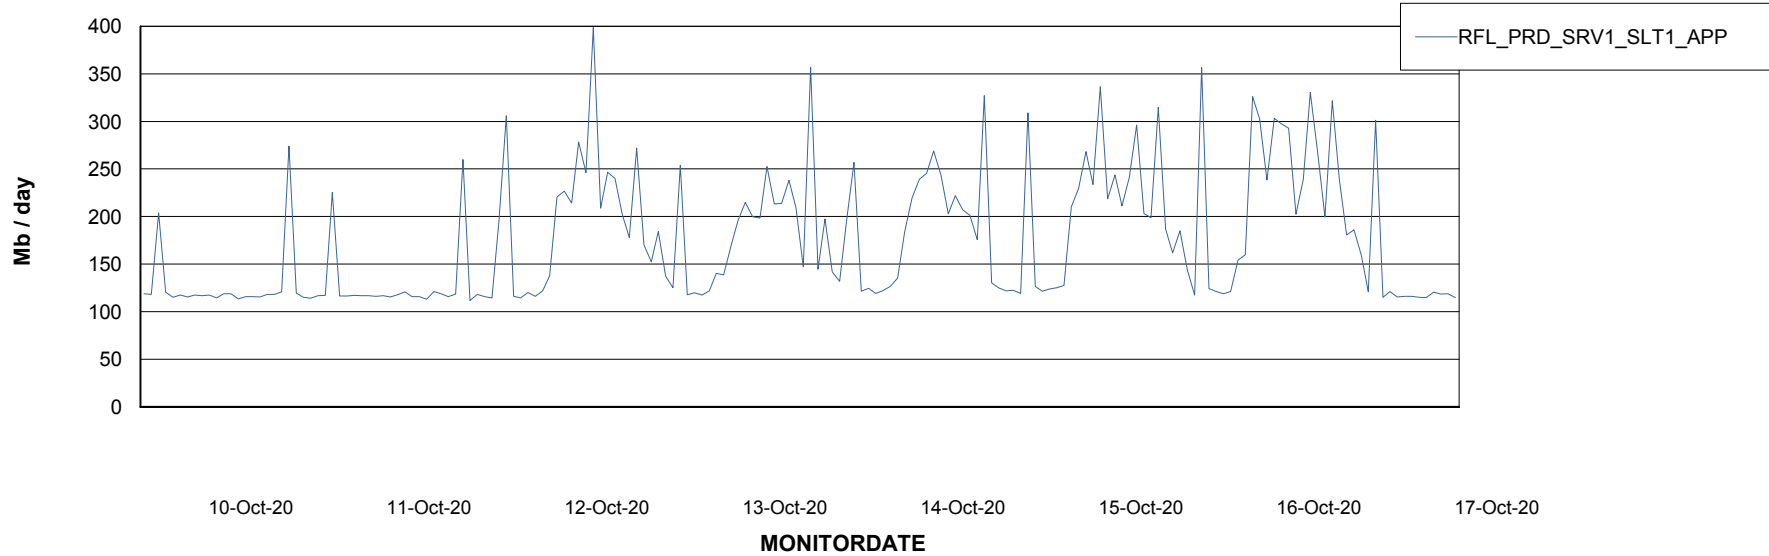

DB Processes Max 500

Weekly SLA Customer Report

Customer RFL_Production
 Database ID 36

DATABASE SIZE RFLDB_Production

Database growth over last month

Database Tablespace RFLDB_Production

Date	Tablespace Name	Filesize (Gb)	Usedsize (Gb)	Percentage free
17-Oct-20	ABSDATA	72	55	23
	INDX	186	128	31
16-Oct-20	ABSDATA	72	55	24
	INDX	186	128	31
15-Oct-20	ABSDATA	72	55	24
	INDX	186	128	31
14-Oct-20	ABSDATA	72	55	24
	INDX	186	127	31
13-Oct-20	ABSDATA	72	55	24
	INDX	186	127	32
12-Oct-20	ABSDATA	72	55	24
	INDX	186	127	32
11-Oct-20	ABSDATA	72	55	24
	INDX	186	127	32

Weekly SLA Customer Report

Customer RFL_Production
Database ID 36

ABSSolute Application Server Services

Avg memory used per ABS Server Service

Avg users per day per ABS server

Weekly SLA Customer Report

Customer RFL_Production
Database ID 36