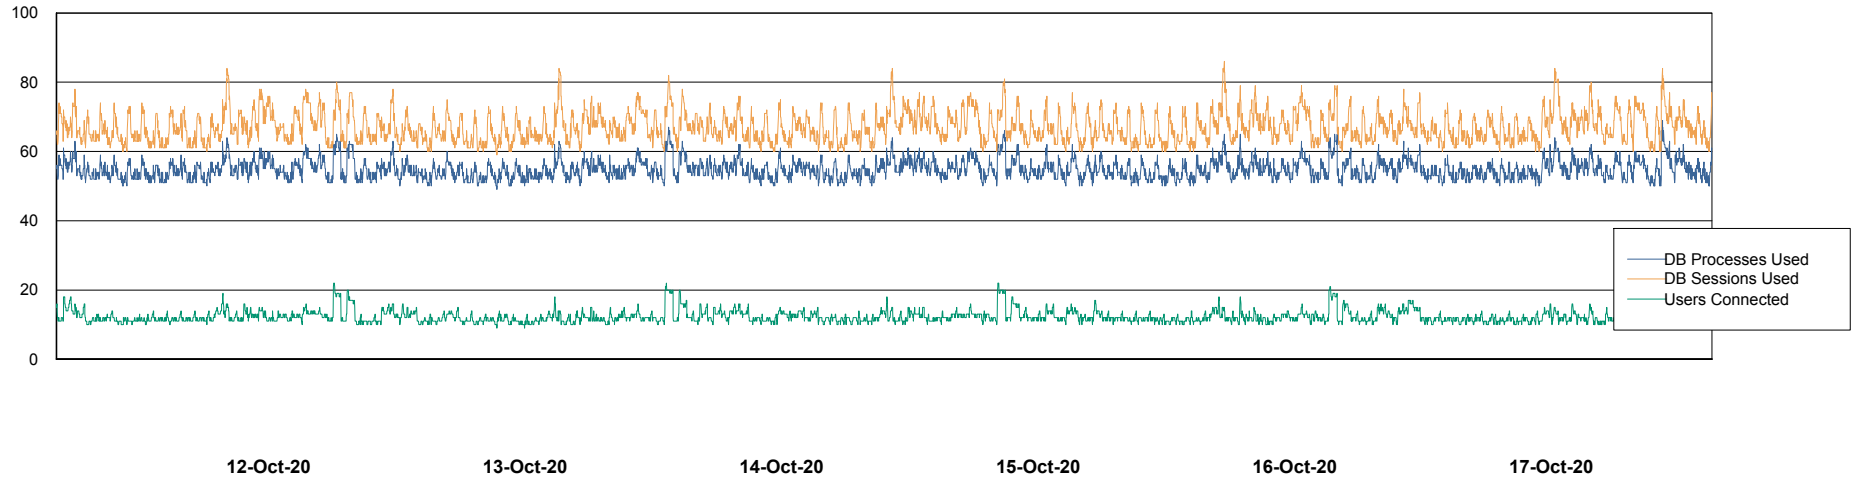

Database Performance PHS_BI_DB (new 2019)