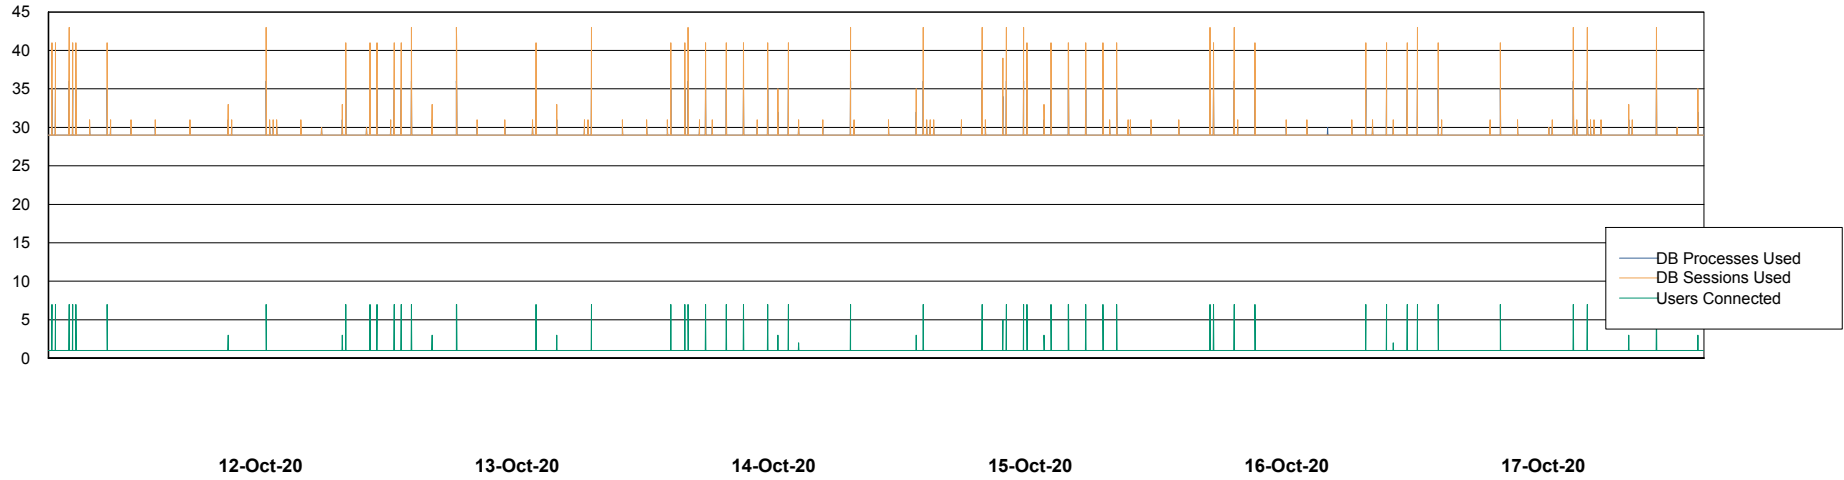

Database Performance PHSDB_Standby