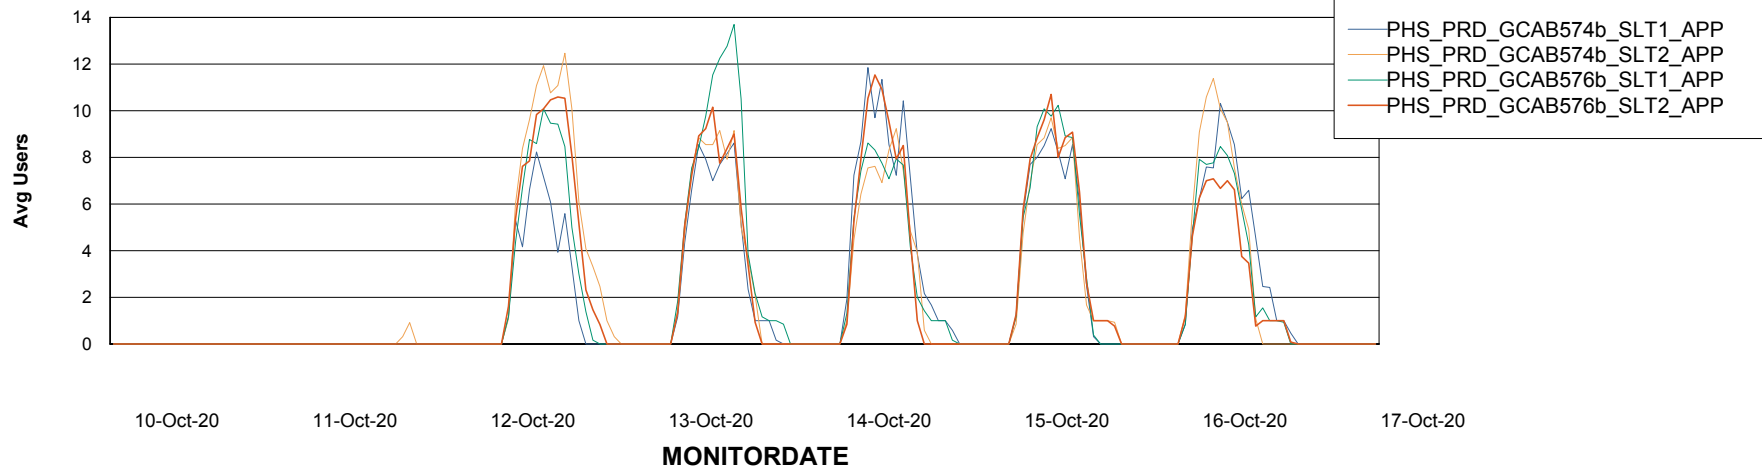

Avg users per day per ABS server