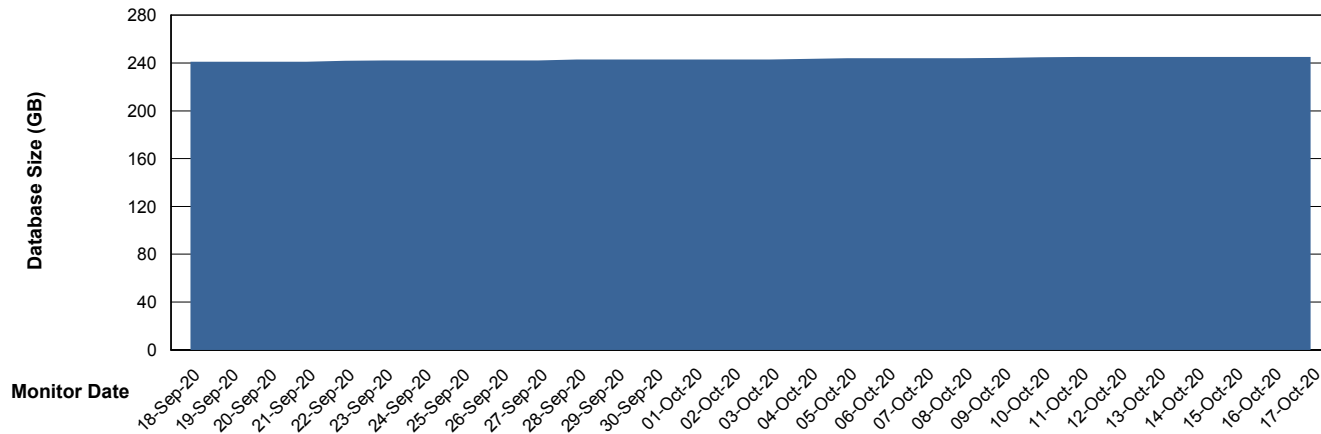

Database growth over last month