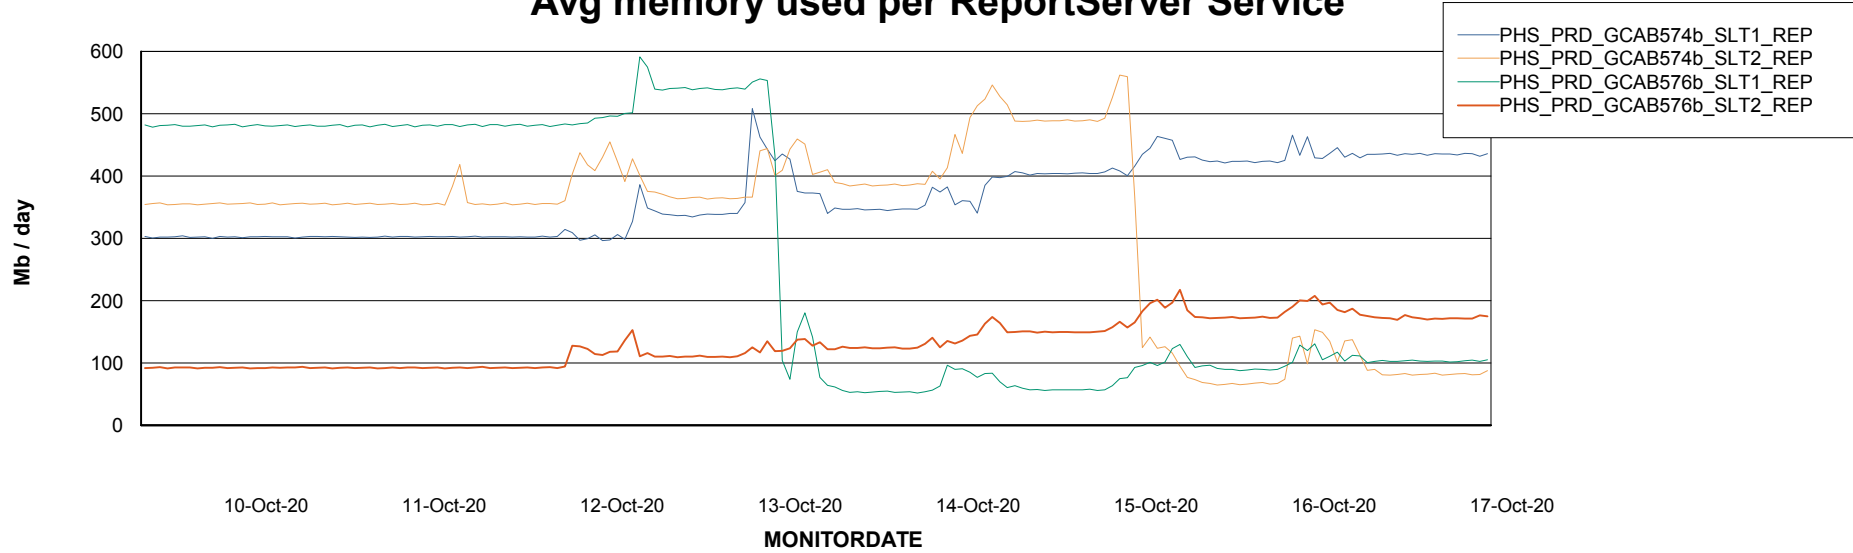

Avg memory used per ABS Server Service

Avg users per day per ABS server

Weekly SLA Customer Report

Customer PHS_Production
Database ID 47

ABSSolute Application ReportServer Services

Avg memory used per ReportServer Service