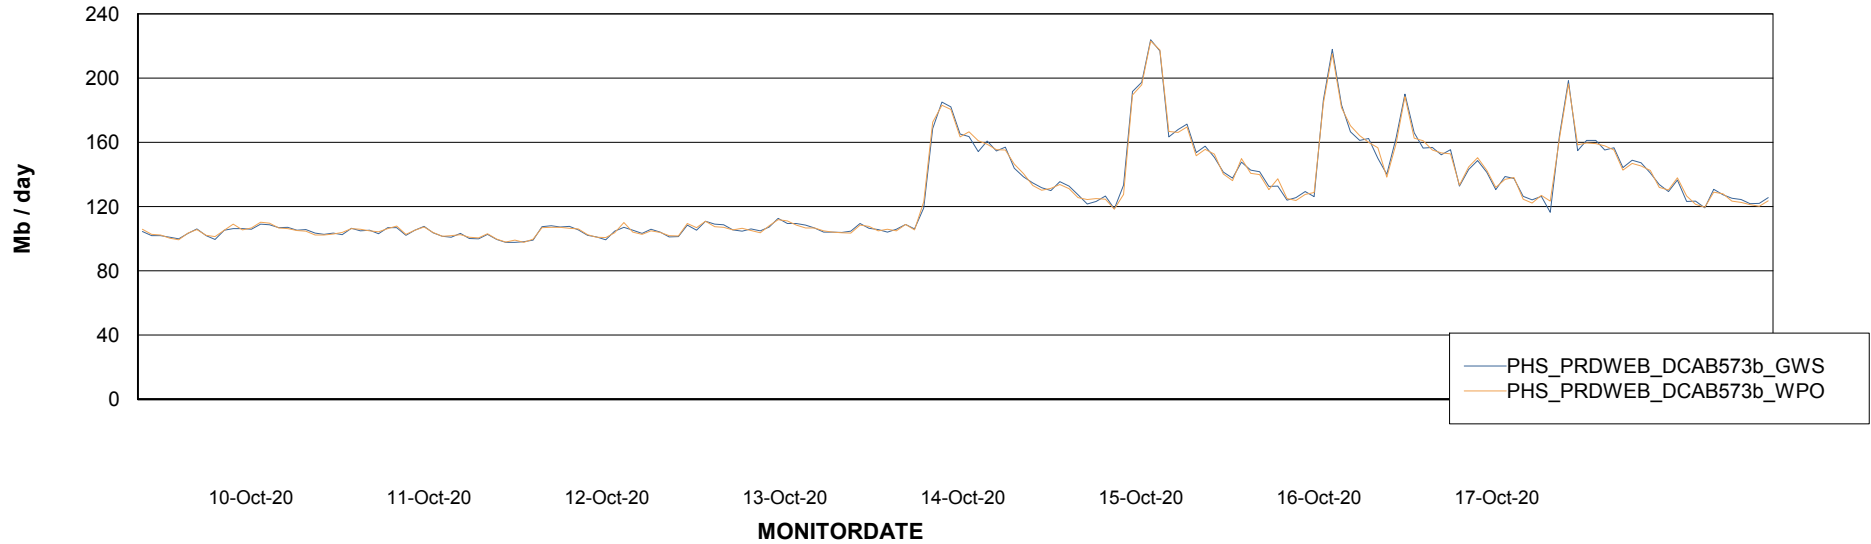

ABSSolute Web Component Services

Avg memory used per ABS Web component