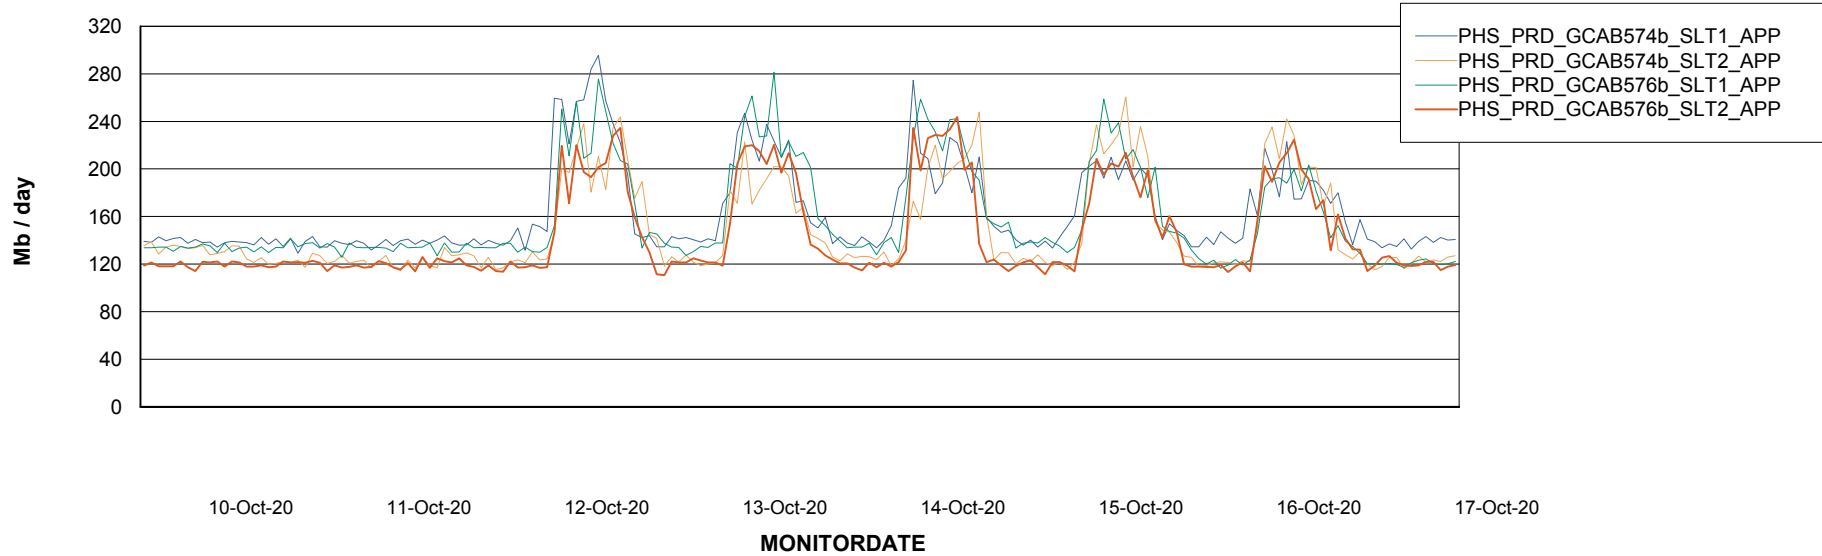

ABSSolute Application Server Services

Avg memory used per ABS Server Service