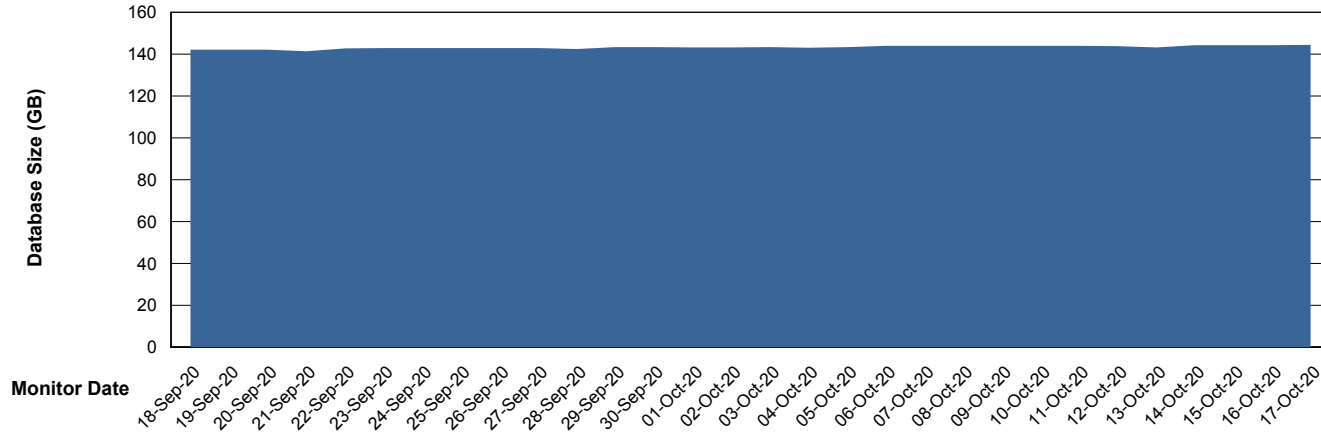

Weekly SLA Customer Report

Customer PHS_Production
Database ID 47

Database Performance PHSDB_Standby

Weekly SLA Customer Report

Customer PHS_Production
Database ID 47

DATABASE SIZE PHS_BI_DB (new 2019)

Database growth over last month