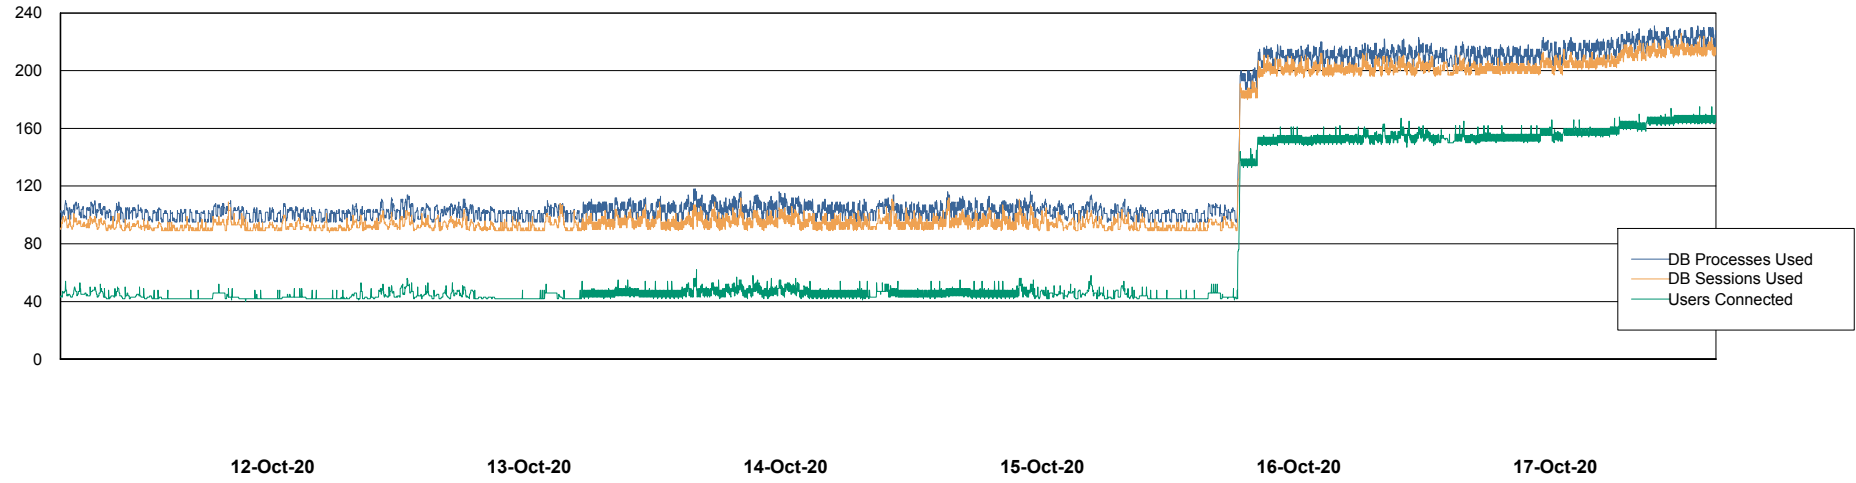

Weekly SLA Customer Report

Customer PHS_Production
Database ID 47

Database Performance PHS_BI_DB (new 2019)

Weekly SLA Customer Report

Customer PHS_Production
Database ID 47

Database Performance PHSDB_Production