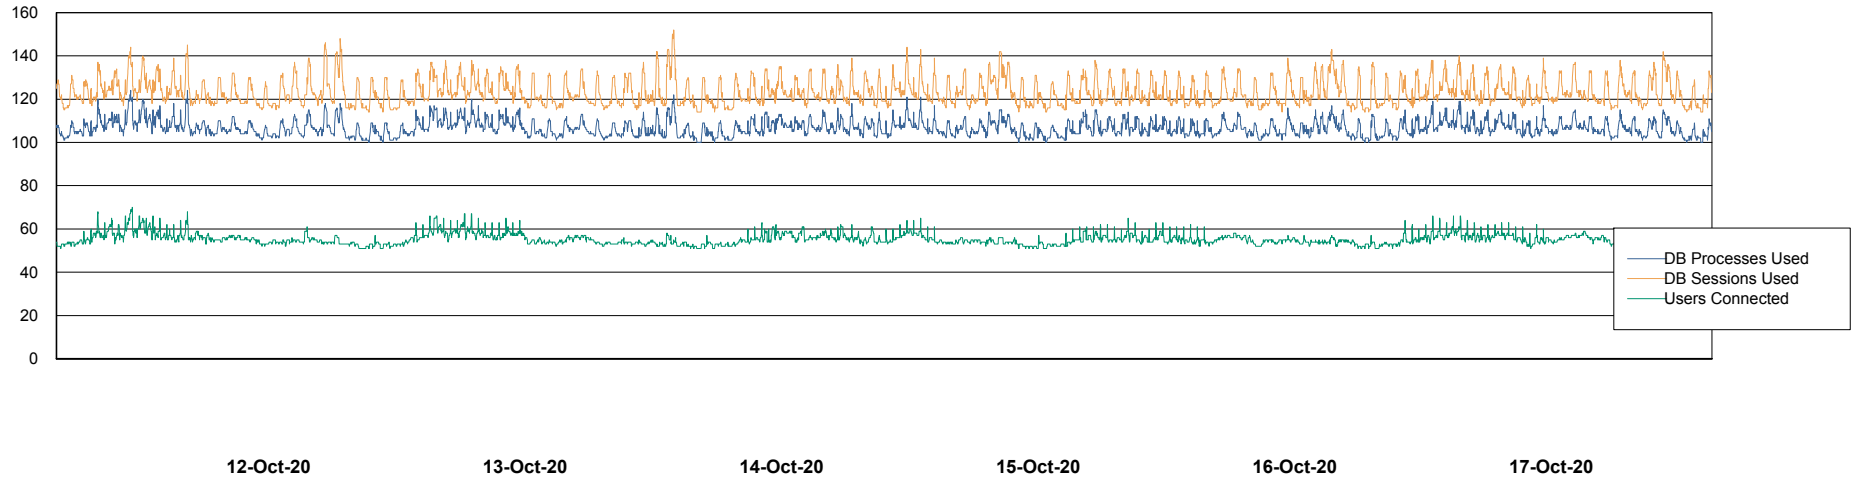

Database Performance PCODB_Production