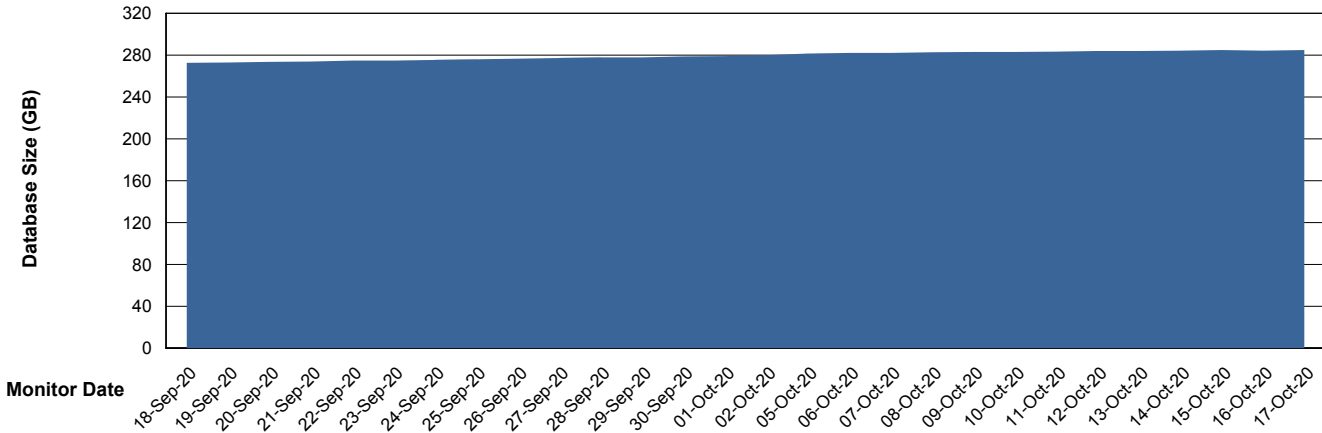

Database growth over last month

Database Tablespace PCODB_Production

Date	Tablespace Name	Filesize (Gb)	Usedsize (Gb)	Percentage free
17-Oct-20	ABSDATA	238	102	57
	INDX	329	151	54
16-Oct-20	ABSDATA	238	102	57
	INDX	329	151	54
15-Oct-20	ABSDATA	238	102	57
	INDX	329	151	54
14-Oct-20	ABSDATA	238	101	58
	INDX	329	151	54
13-Oct-20	ABSDATA	238	101	58
	INDX	329	151	54
12-Oct-20	ABSDATA	238	101	58
	INDX	329	151	54
11-Oct-20	ABSDATA	238	101	58
	INDX	329	150	54