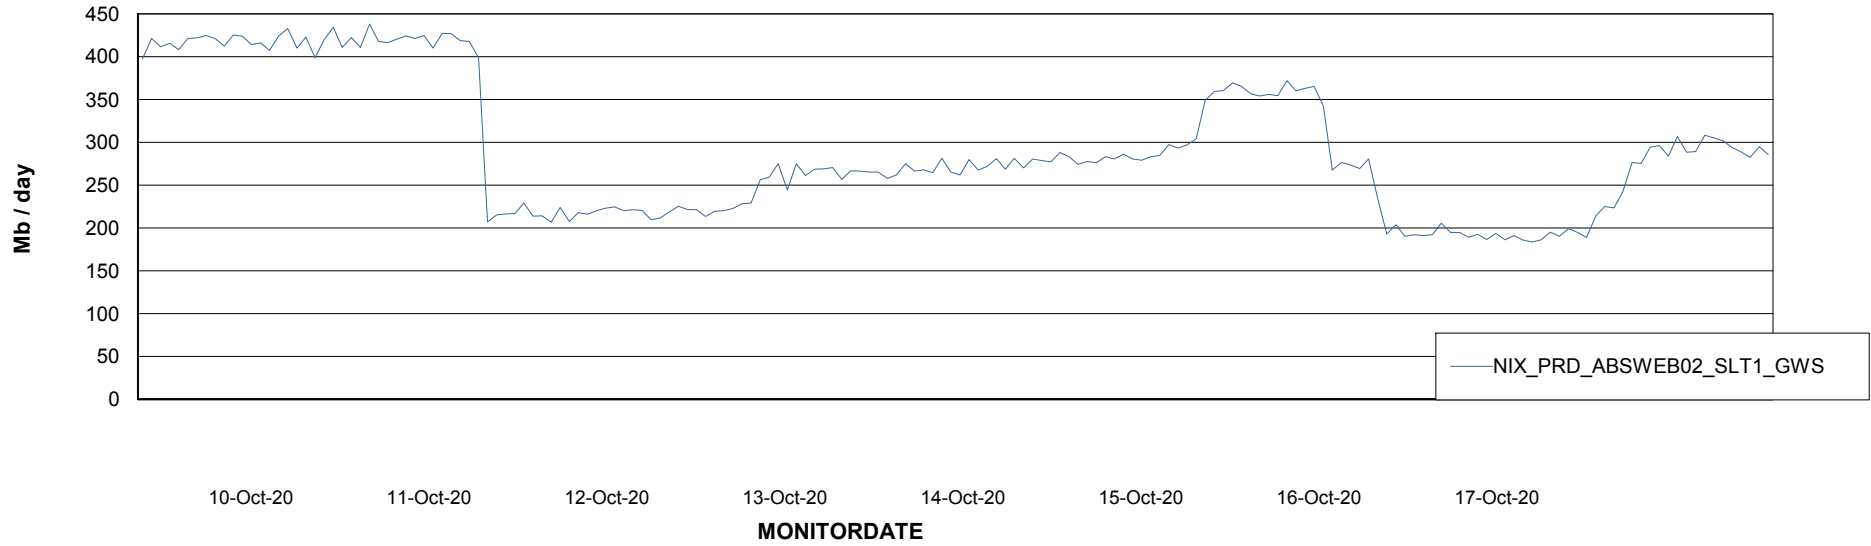

ABSSolute Web Component Services

Avg memory used per ABS Web component