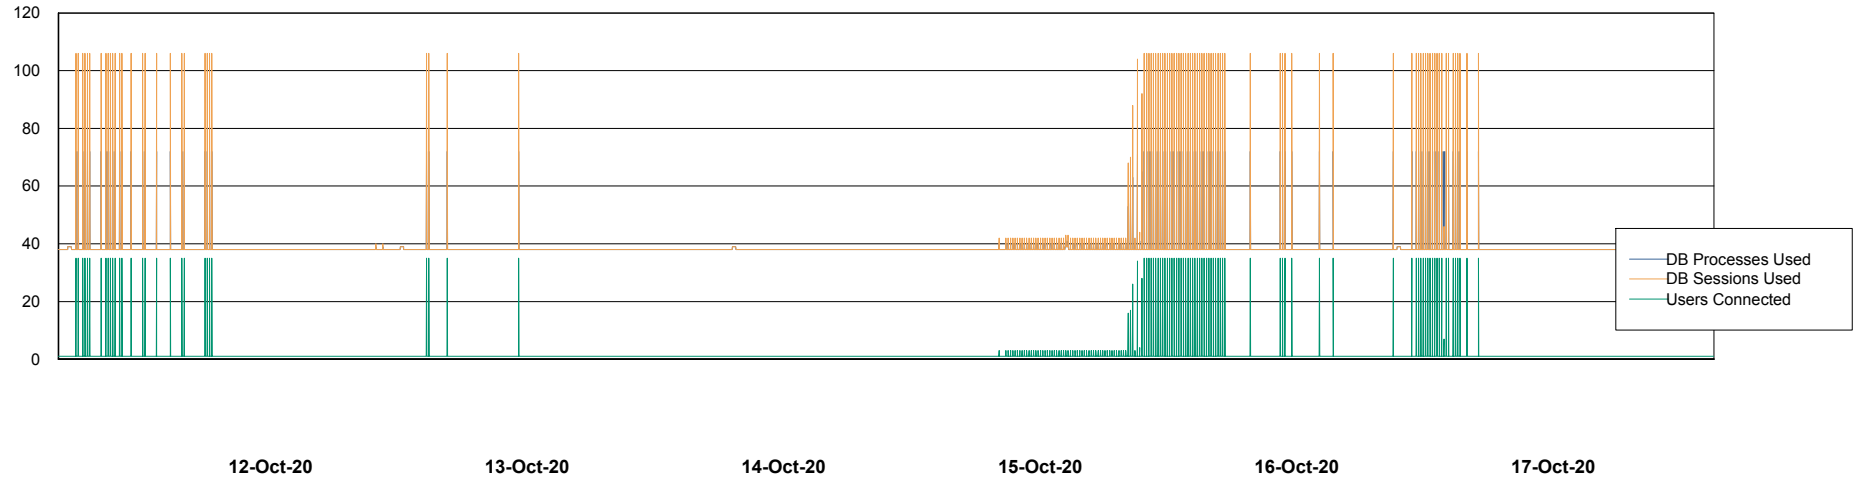

Database Performance NIXDB_Standby