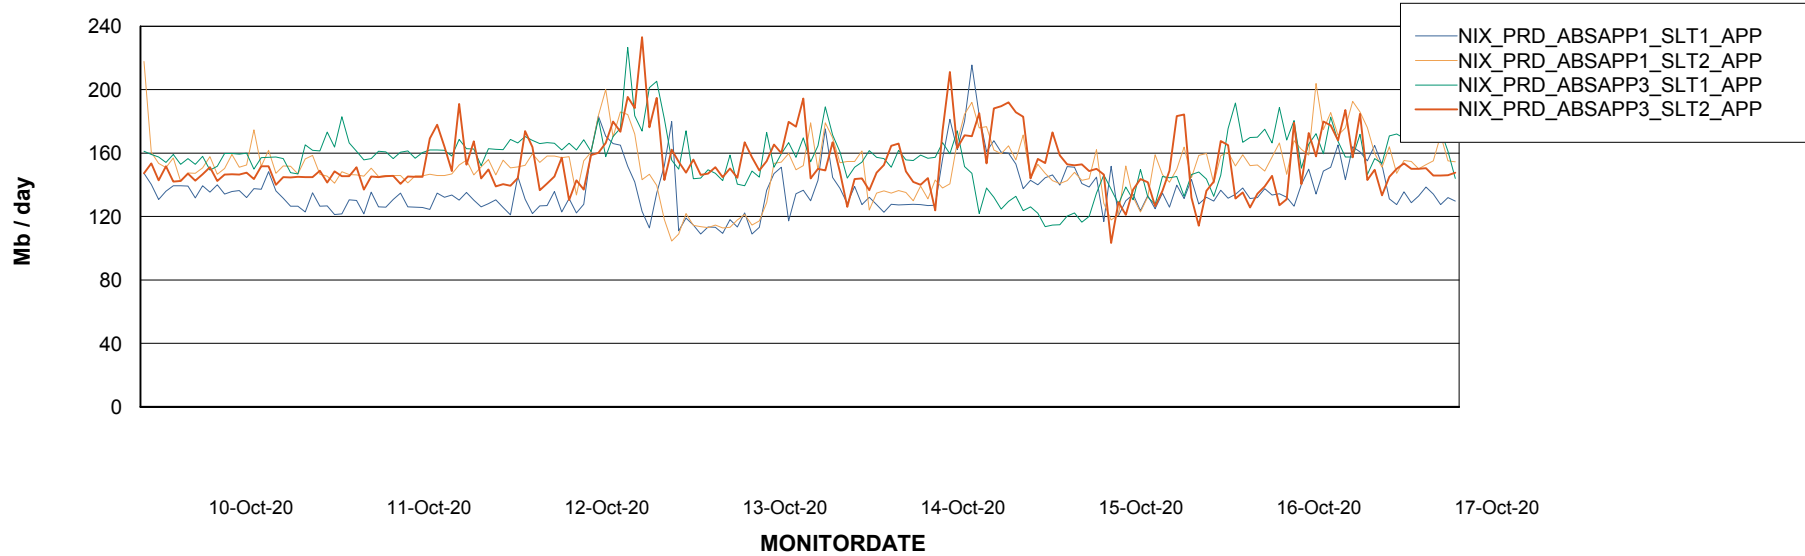

Standby Database Health NIX_Production

Recovery lag for last 7 days

Weekly SLA Customer Report

Customer NIX_Production
Database ID 51

ABSSolute Application Server Services

Avg memory used per ABS Server Service