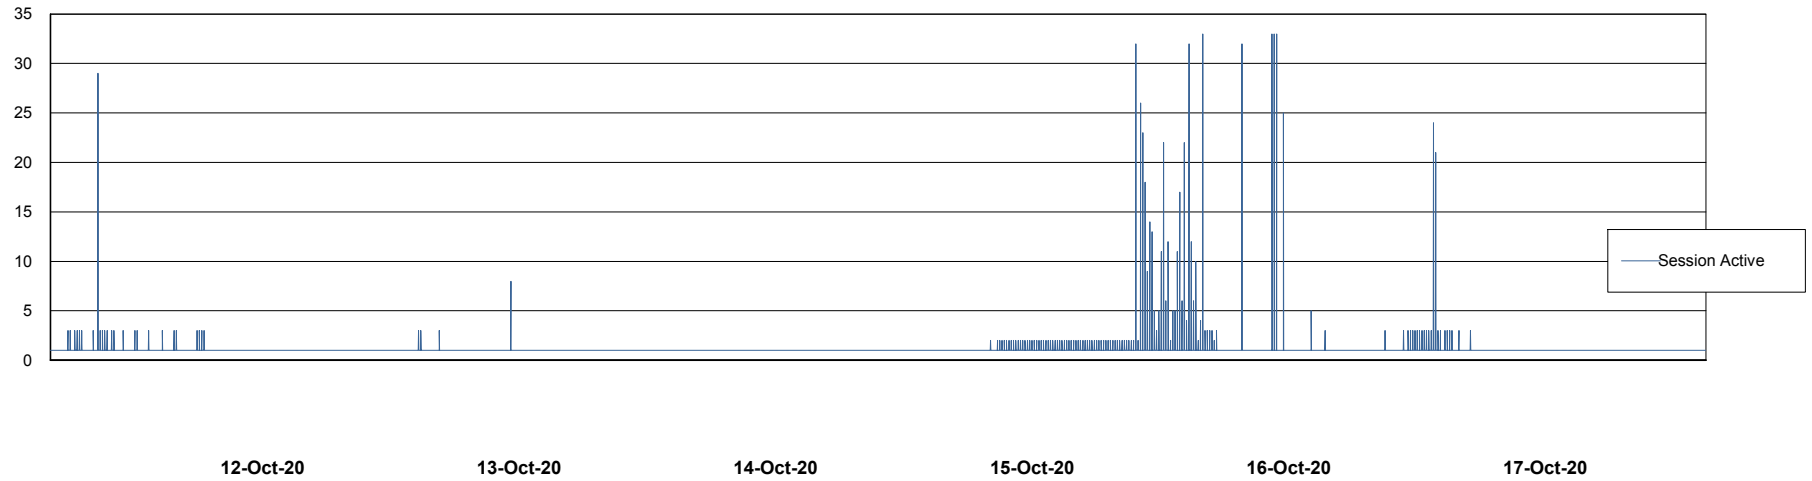

Database Performance NIXDB_Standby