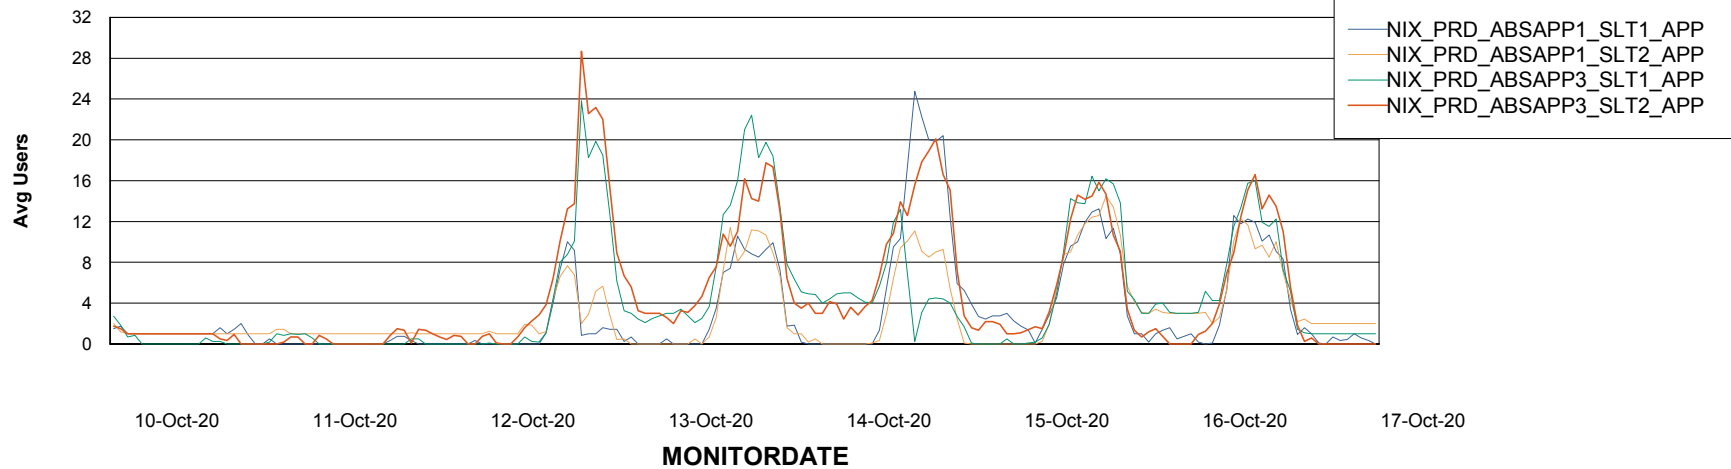

Avg users per day per ABS server