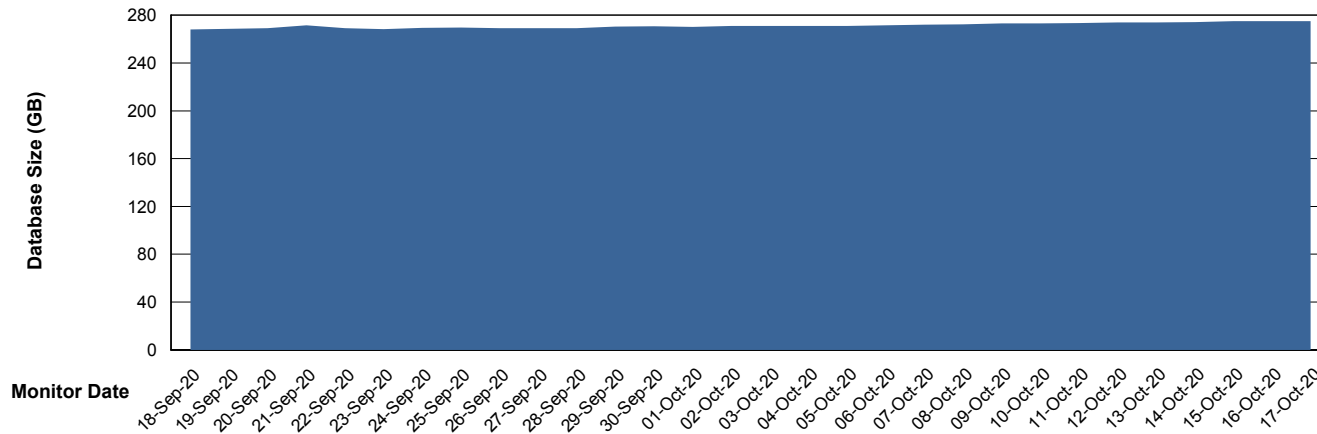

Customer NIX_Production
Database ID 51

Database Performance NIXDB_Standby

Weekly SLA Customer Report

Customer NIX_Production
Database ID 51

DATABASE SIZE NIXDB_BI

Database growth over last month

DATABASE SIZE NIXDB_Production

Database growth over last month

Weekly SLA Customer Report

Customer NIX_Production
 Database ID 51

Database Tablespace NIXDB_BI

Date	Tablespace Name	Filesize (Gb)	Usedsize (Gb)	Percentage free
17-Oct-20	ABSDATA	84	57	32
	INDX	92	75	18
16-Oct-20	ABSDATA	84	57	32
	INDX	92	75	18
15-Oct-20	ABSDATA	84	57	32
	INDX	92	75	18
14-Oct-20	ABSDATA	84	57	32
	INDX	89	75	16
13-Oct-20	ABSDATA	84	57	32
	INDX	89	74	17
12-Oct-20	ABSDATA	84	57	32
	INDX	89	74	17
11-Oct-20	ABSDATA	84	57	32
	INDX	89	74	17