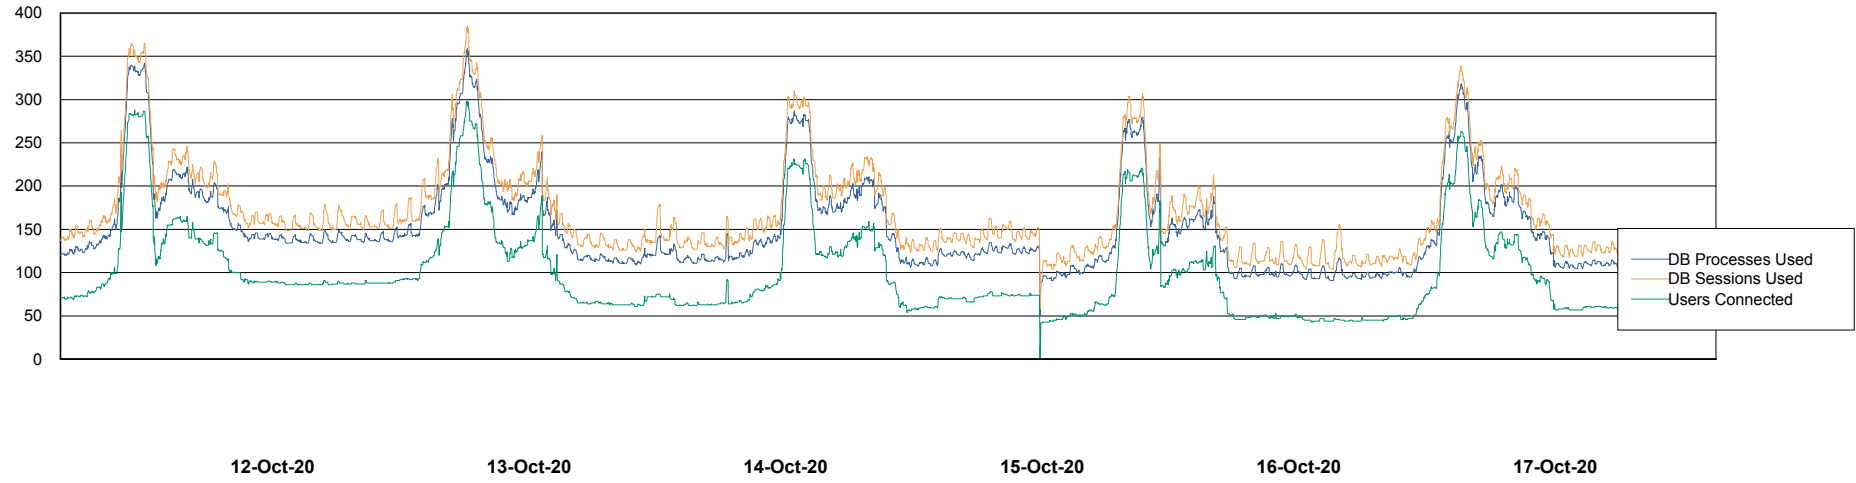

Weekly SLA Customer Report

Customer NIX_Production
Database ID 51

Database Performance NIXDB_BI

Weekly SLA Customer Report

Customer NIX_Production
Database ID 51

Database Performance NIXDB_Production

Weekly SLA Customer Report