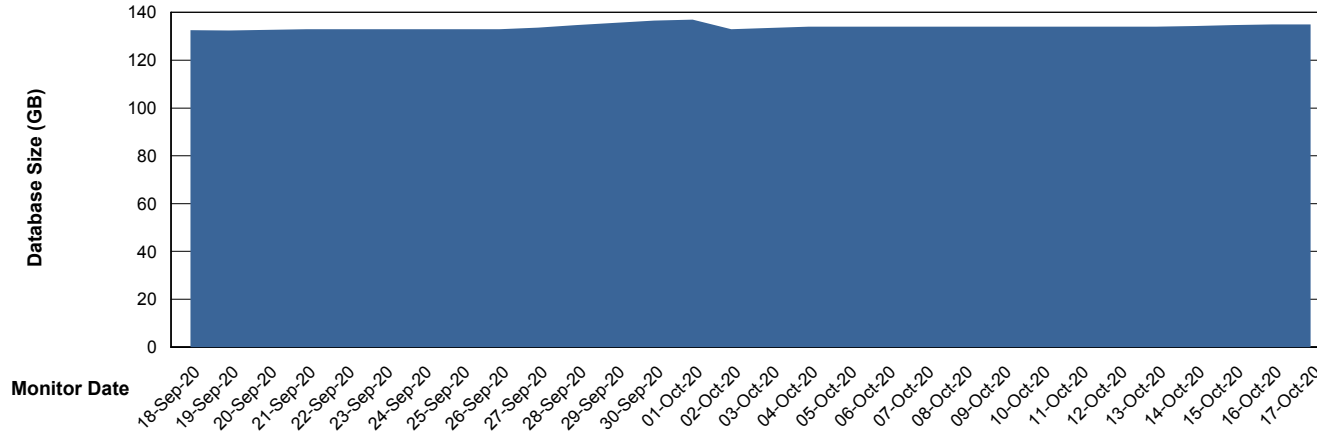

Customer NIX_Production
Database ID 51

Database Performance NIXDB_Standby

Weekly SLA Customer Report

Customer NIX_Production
Database ID 51

DATABASE SIZE NIXDB_BI

Database growth over last month

DATABASE SIZE NIXDB_Production

Database growth over last month

Weekly SLA Customer Report

Customer NIX_Production
 Database ID 51

Database Tablespace NIXDB_BI

Date	Tablespace Name	Filesize (Gb)	Usedsize (Gb)	Percentage free
17-Oct-20	ABSDATA	84	57	32
	INDX	92	75	18
16-Oct-20	ABSDATA	84	57	32
	INDX	92	75	18
15-Oct-20	ABSDATA	84	57	32
	INDX	92	75	18
14-Oct-20	ABSDATA	84	57	32
	INDX	89	75	16
13-Oct-20	ABSDATA	84	57	32
	INDX	89	74	17
12-Oct-20	ABSDATA	84	57	32
	INDX	89	74	17
11-Oct-20	ABSDATA	84	57	32
	INDX	89	74	17