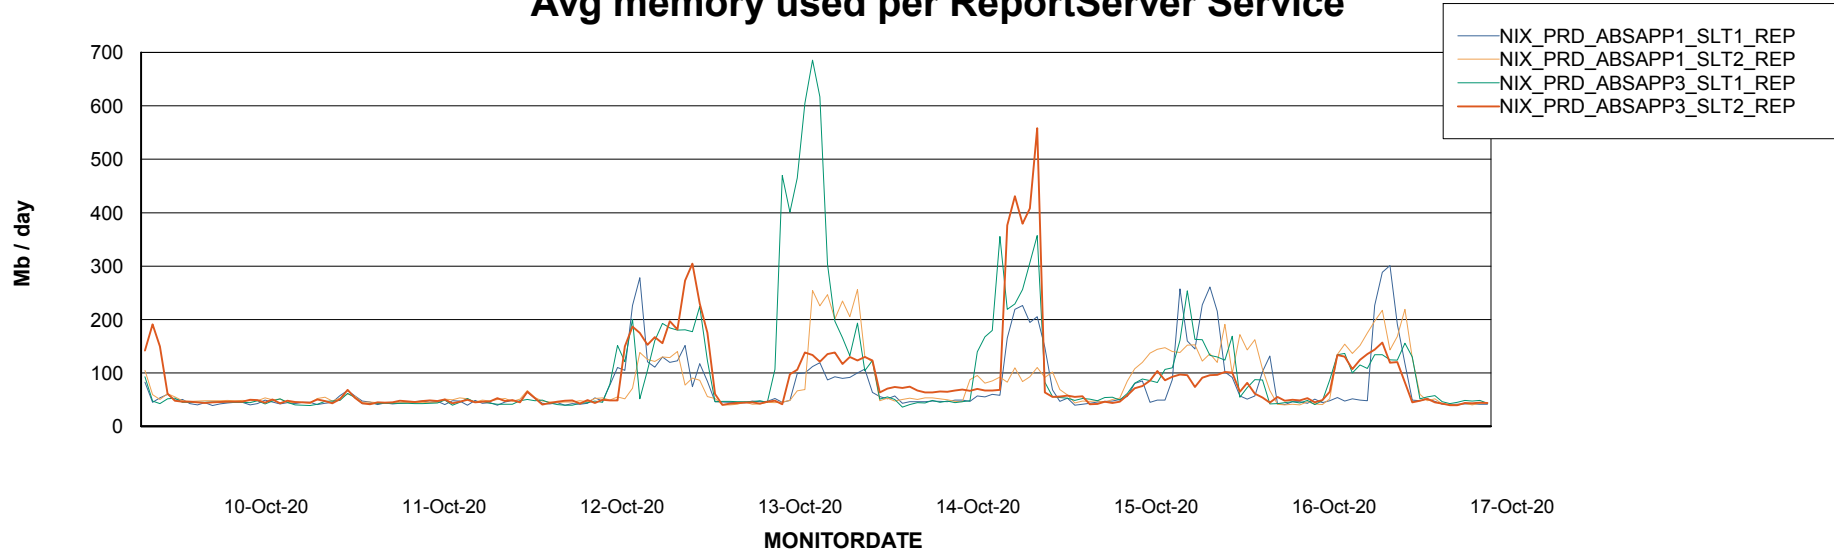

Avg users per day per ABS server

Weekly SLA Customer Report

Customer NIX_Production
Database ID 51

ABSolute Application ReportServer Services

Avg memory used per ReportServer Service

Weekly SLA Customer Report