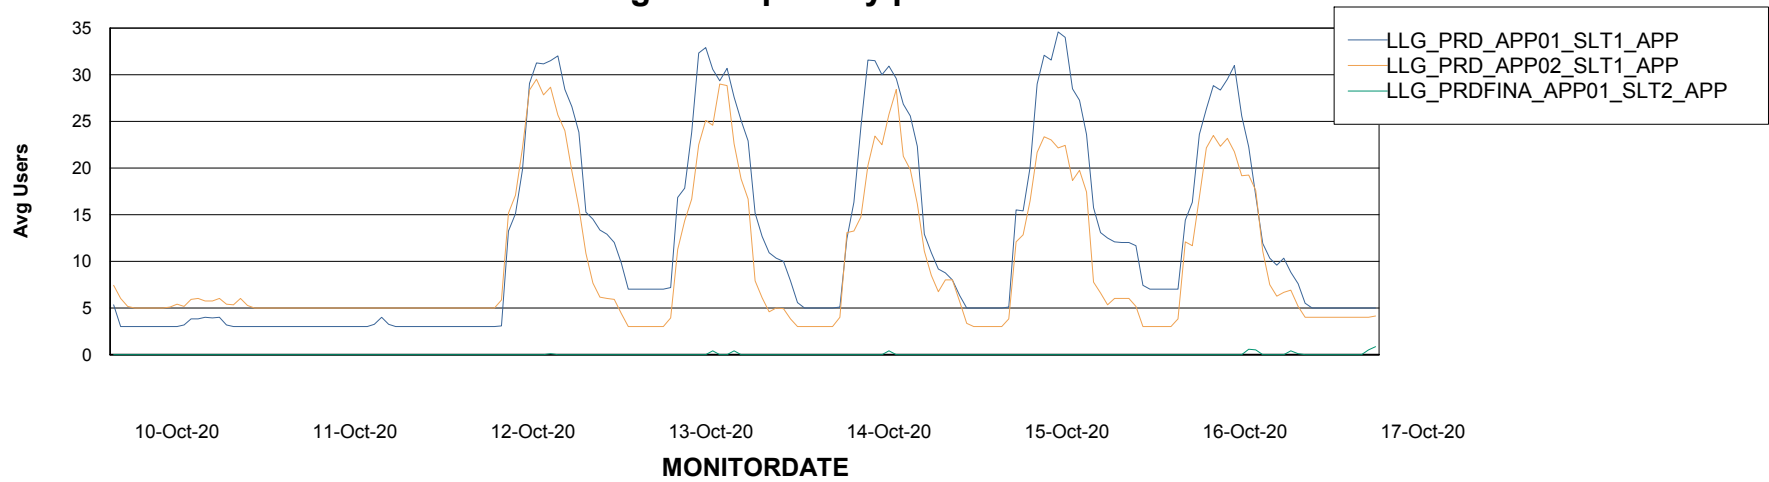

Avg users per day per ABS server