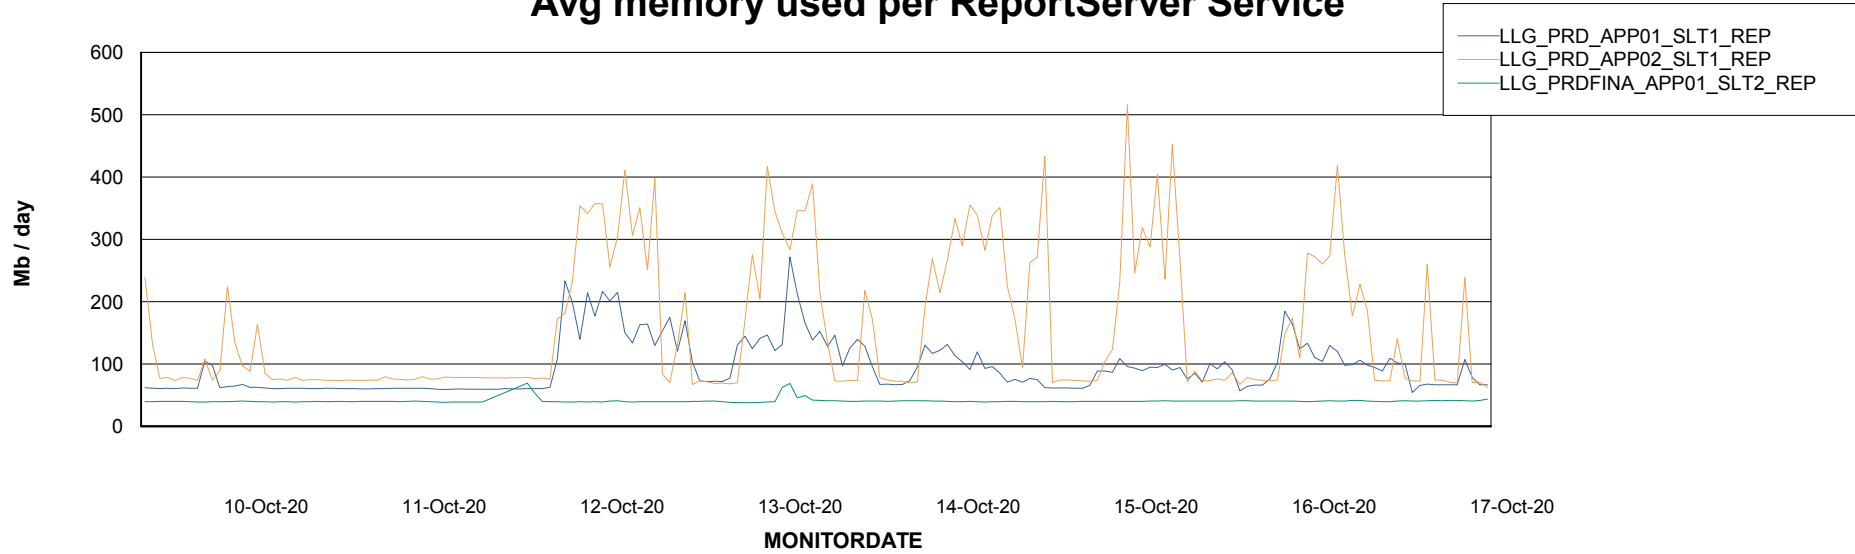

ABSSolute Application Server Services

Avg memory used per ReportServer Service