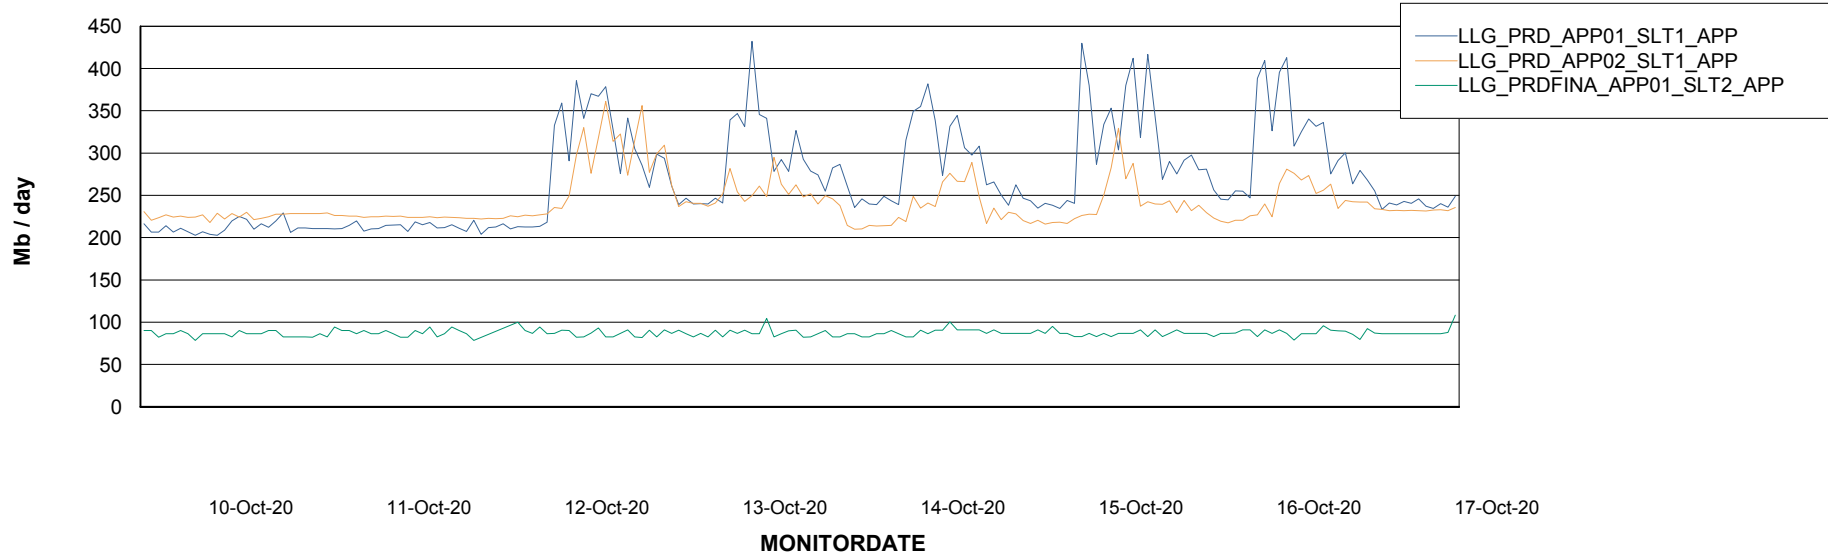

ABSSolute Application Server Services

Avg memory used per ABS Server Service