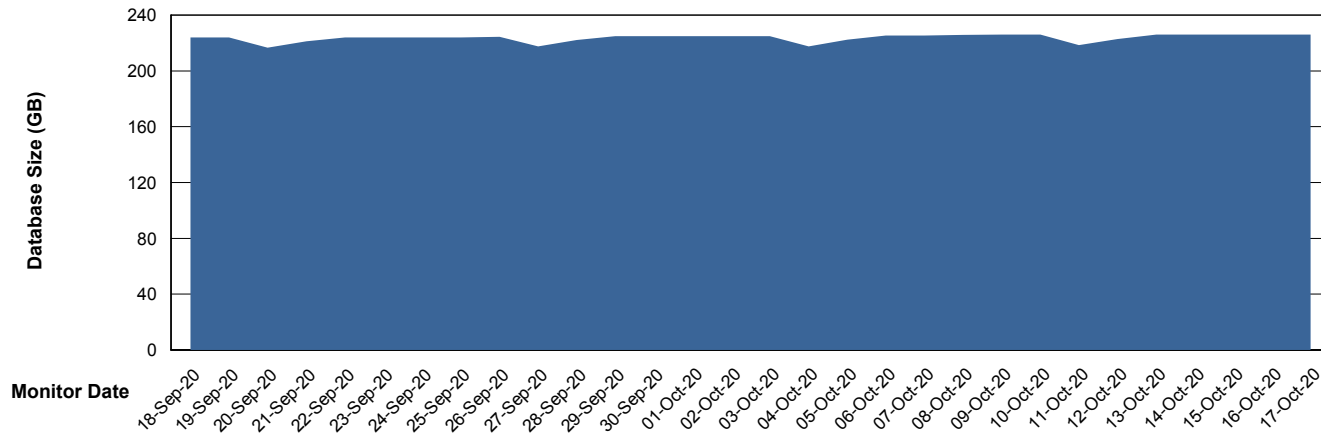

Customer LLG_Production
Database ID 53

Database Performance LLGDB_Standby

Weekly SLA Customer Report

Customer LLG_Production
Database ID 53

DATABASE SIZE LLGDB_BI02

Database growth over last month

DATABASE SIZE LLGDB_Production

Database growth over last month

Weekly SLA Customer Report

Customer LLG_Production
Database ID 53

Database Tablespace LLGDB_BI02

Date	Tablespace Name	Filesize (Gb)	Usedsize (Gb)	Percentage free
17-Oct-20	ABSDATA	100	42	58
	INDX	100	43	57
16-Oct-20	ABSDATA	100	42	58
	INDX	100	43	57
15-Oct-20	ABSDATA	100	42	58
	INDX	100	43	57
14-Oct-20	ABSDATA	100	42	58
	INDX	100	43	57
13-Oct-20	ABSDATA	100	42	58
	INDX	100	43	57
12-Oct-20	ABSDATA	100	42	58
	INDX	100	43	57
11-Oct-20	ABSDATA	100	42	58
	INDX	100	43	57