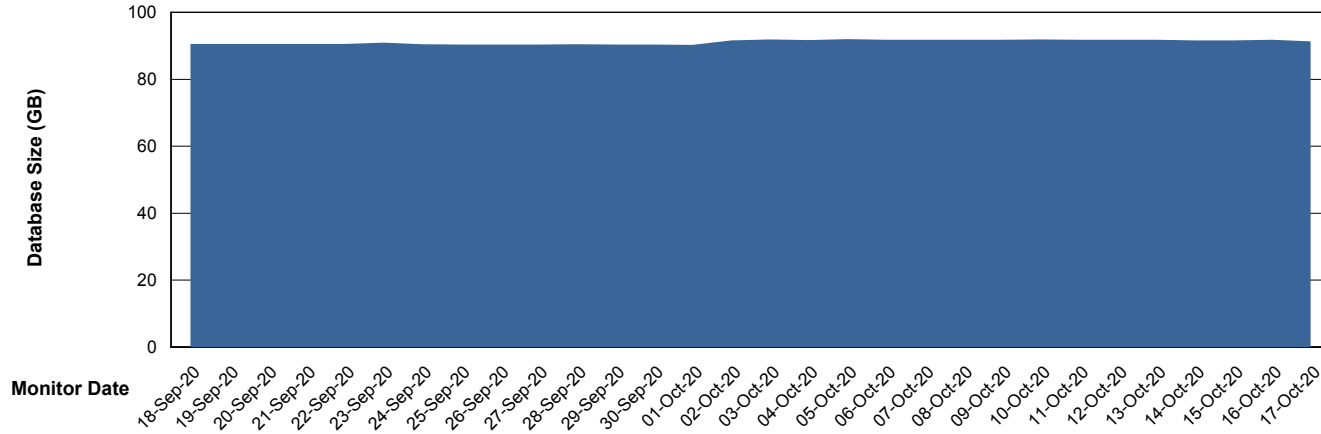

Customer LLG_Production
Database ID 53

Database Performance LLGDB_Standby

Weekly SLA Customer Report

Customer LLG_Production
Database ID 53

DATABASE SIZE LLGDB_BI02

Database growth over last month

DATABASE SIZE LLGDB_Production

Database growth over last month

Weekly SLA Customer Report

Customer LLG_Production
Database ID 53

Database Tablespace LLGDB_BI02

Date	Tablespace Name	Filesize (Gb)	Usedsize (Gb)	Percentage free
17-Oct-20	ABSDATA	100	42	58
	INDX	100	43	57
16-Oct-20	ABSDATA	100	42	58
	INDX	100	43	57
15-Oct-20	ABSDATA	100	42	58
	INDX	100	43	57
14-Oct-20	ABSDATA	100	42	58
	INDX	100	43	57
13-Oct-20	ABSDATA	100	42	58
	INDX	100	43	57
12-Oct-20	ABSDATA	100	42	58
	INDX	100	43	57
11-Oct-20	ABSDATA	100	42	58
	INDX	100	43	57