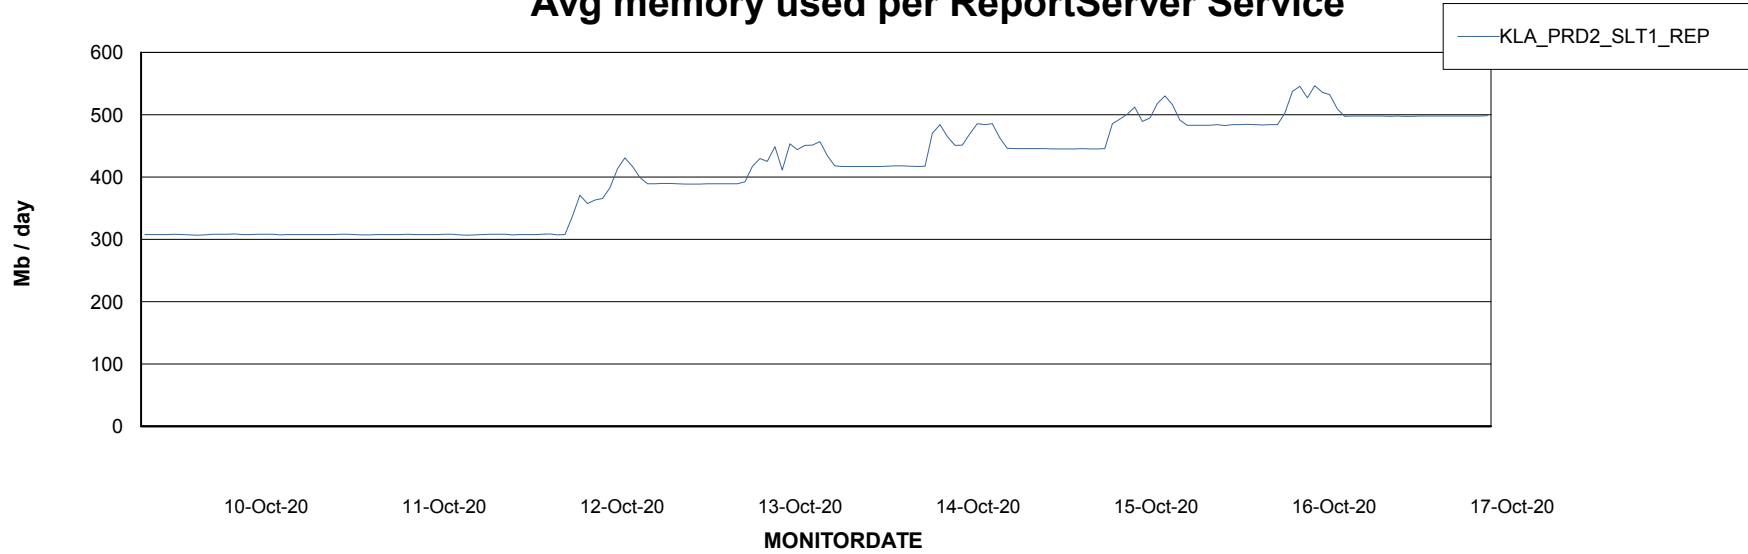

ABSSolute Application ReportServer Services

Avg memory used per ReportServer Service