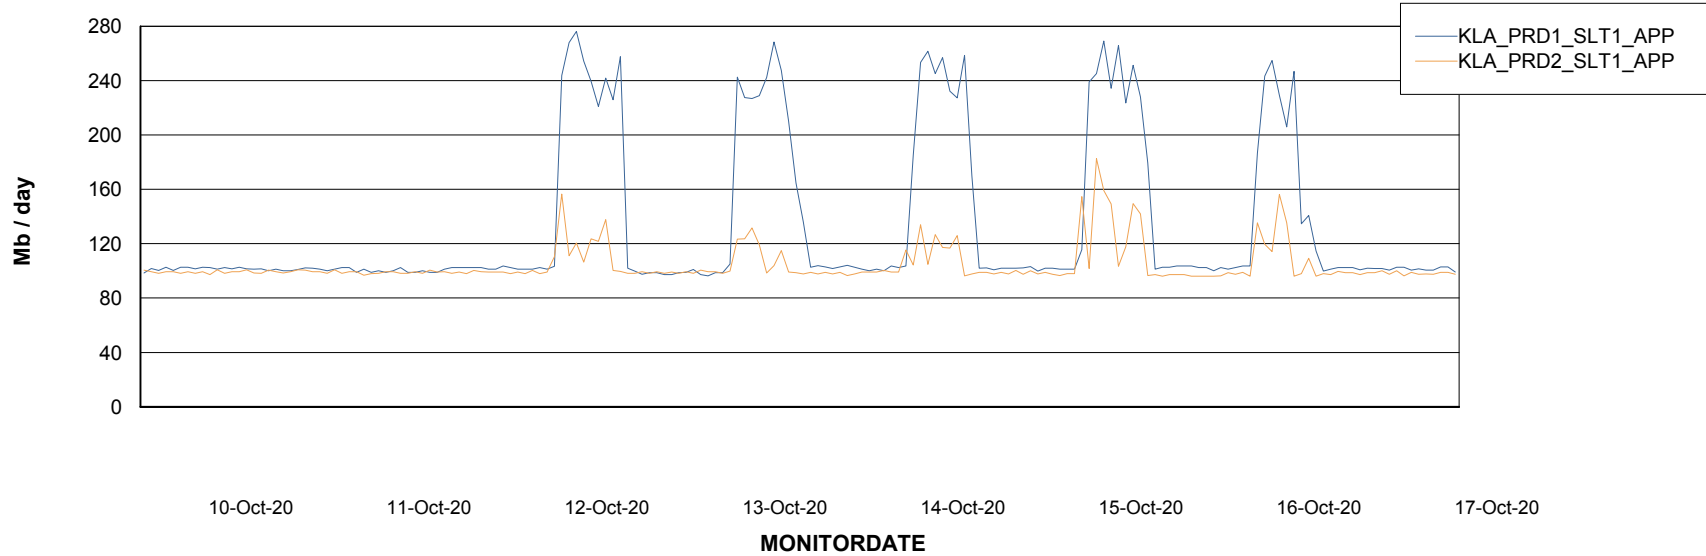

ABSSolute Application Server Services

Avg memory used per ABS Server Service