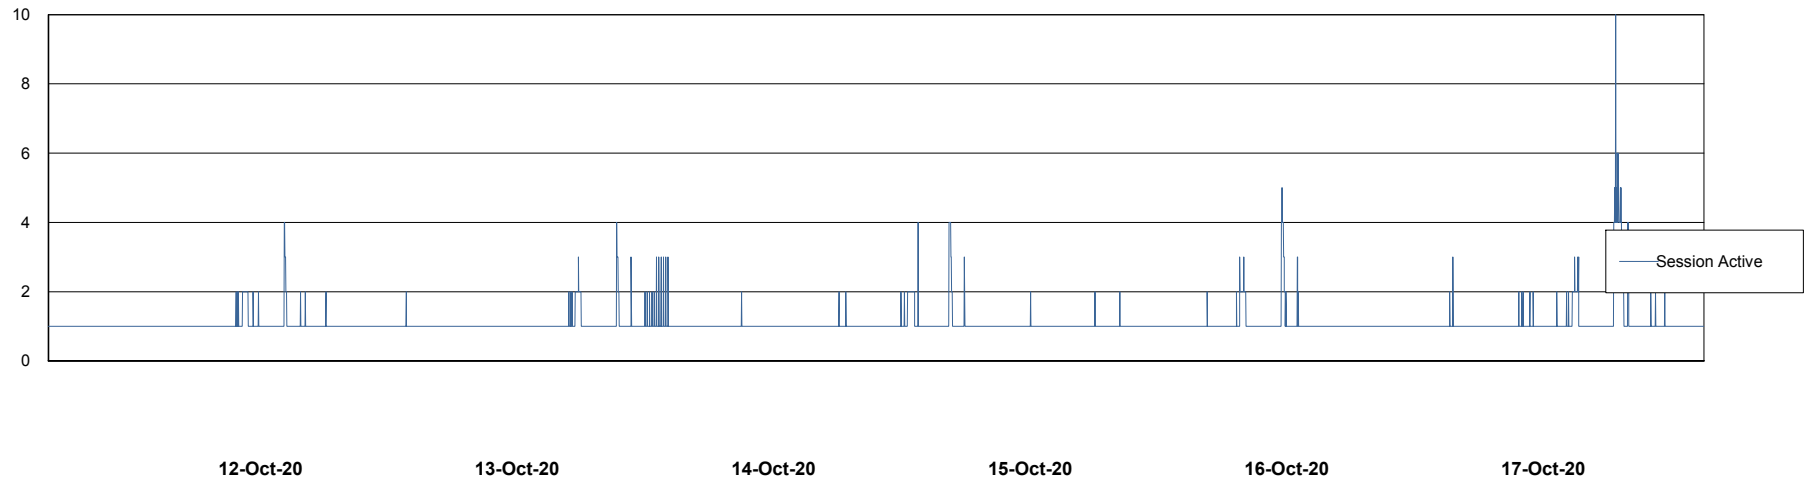

Database Performance ELJDB_PRD_BI