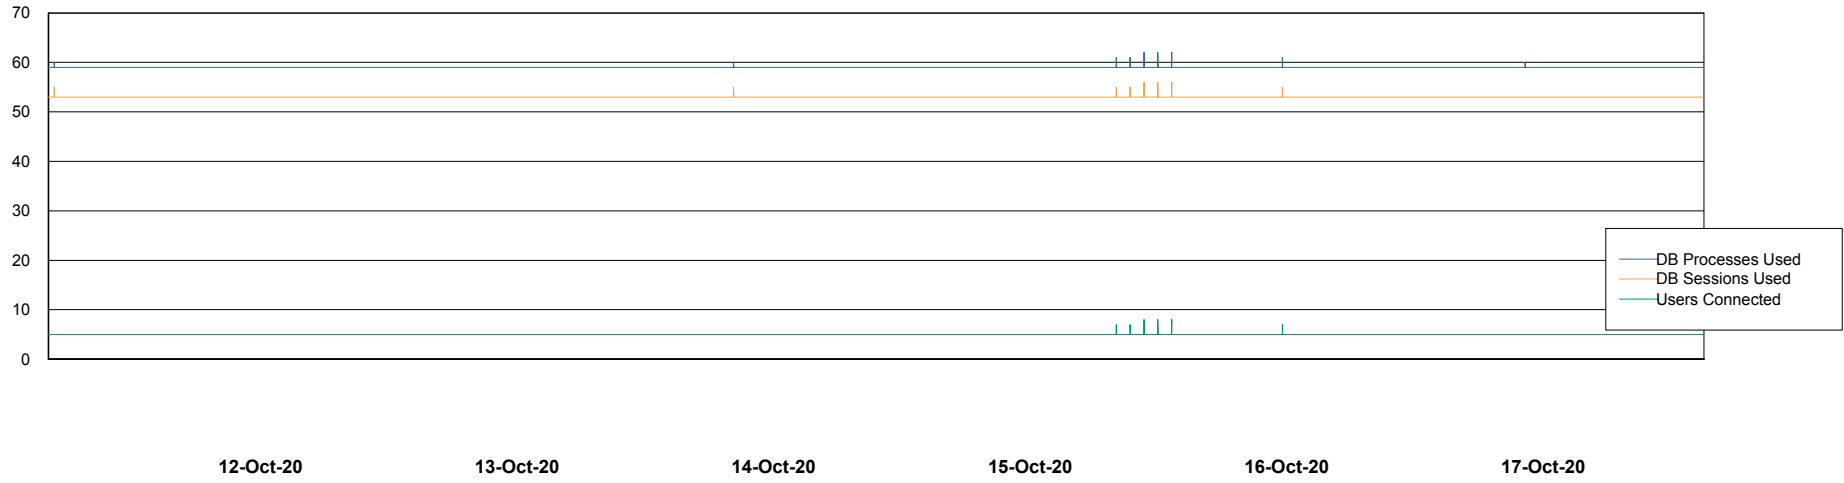

Database Performance ELJDB_Standby