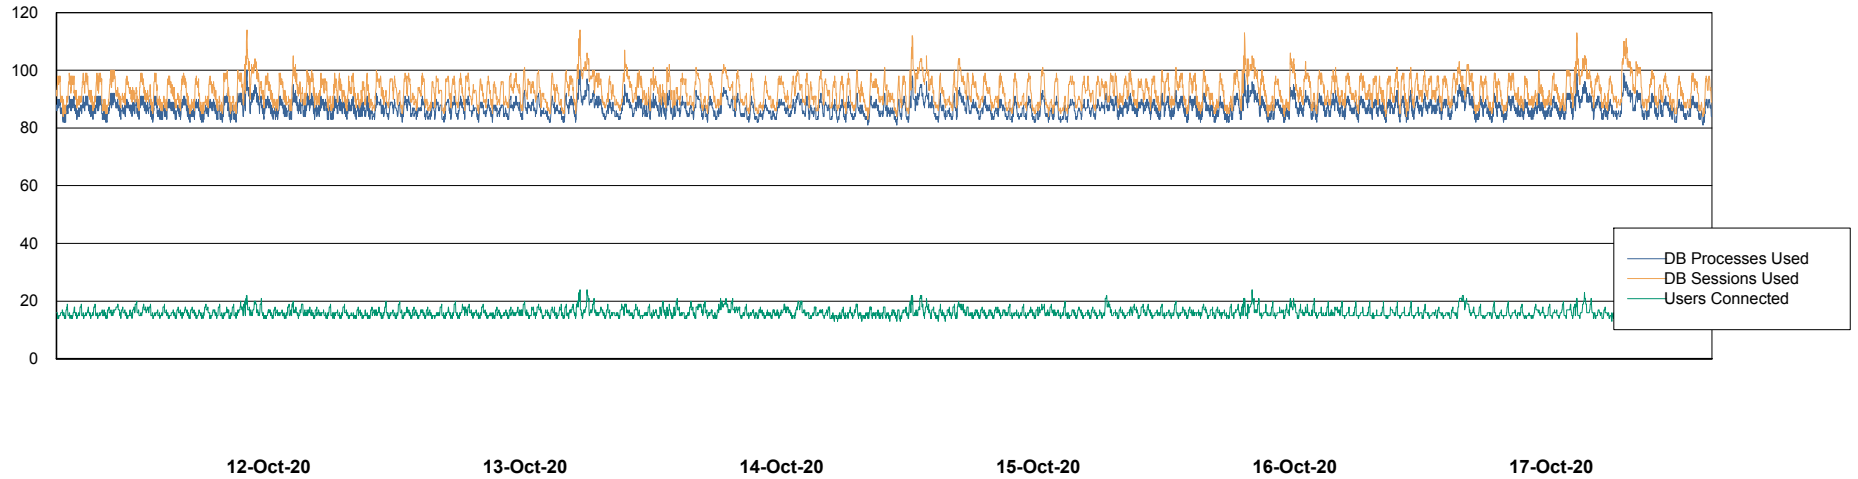

Database Performance ELJDB_PRD_BI