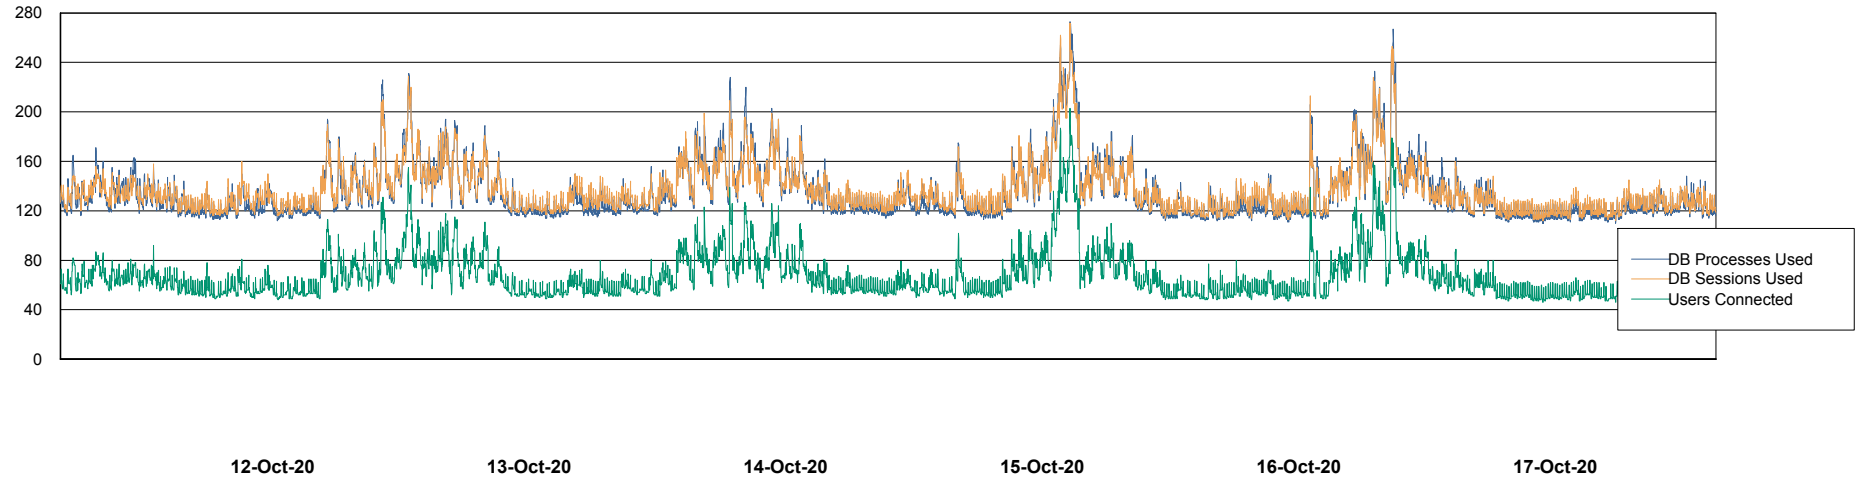

Weekly SLA Customer Report

Customer ELJ Production
Database ID 72

Database Performance ELJDB_PRD_BI

Weekly SLA Customer Report

Customer ELJ Production
Database ID 72

Database Performance ELJDB_Production

Weekly SLA Customer Report