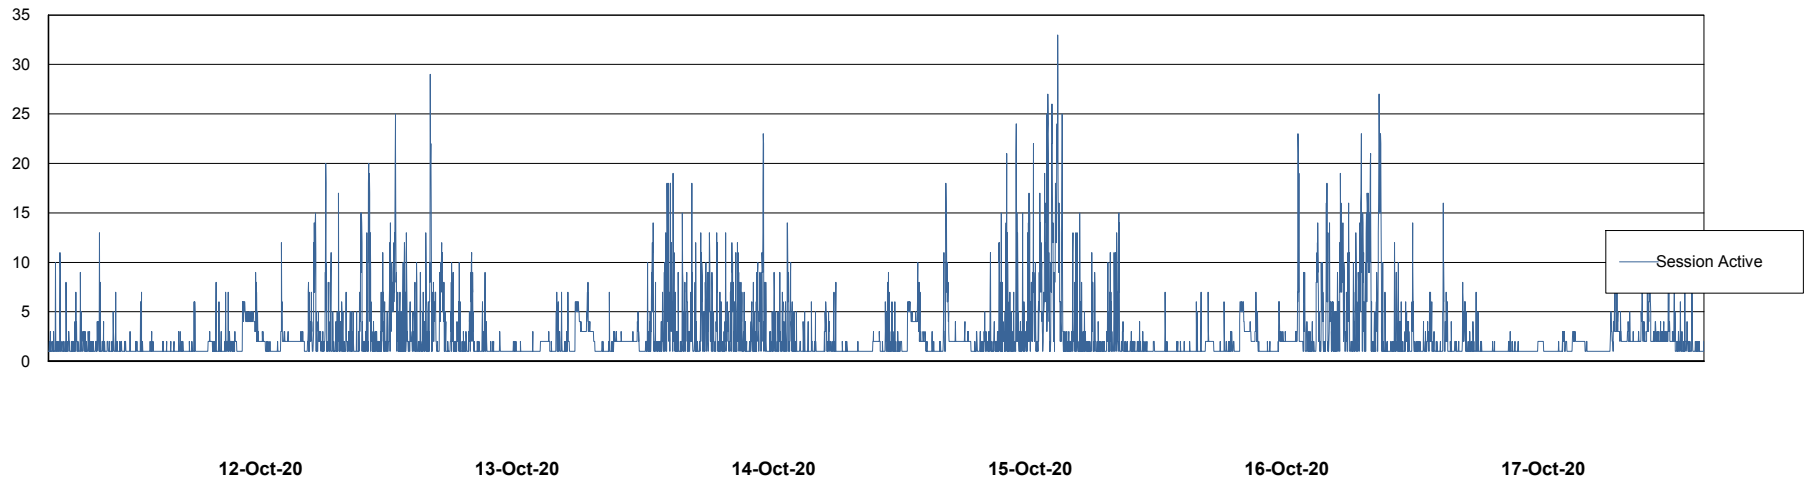

Weekly SLA Customer Report

Customer ELJ Production
Database ID 72

Database Performance ELJDB_PRD_BI

Weekly SLA Customer Report

Customer ELJ Production
Database ID 72

Database Performance ELJDB_Production

Weekly SLA Customer Report