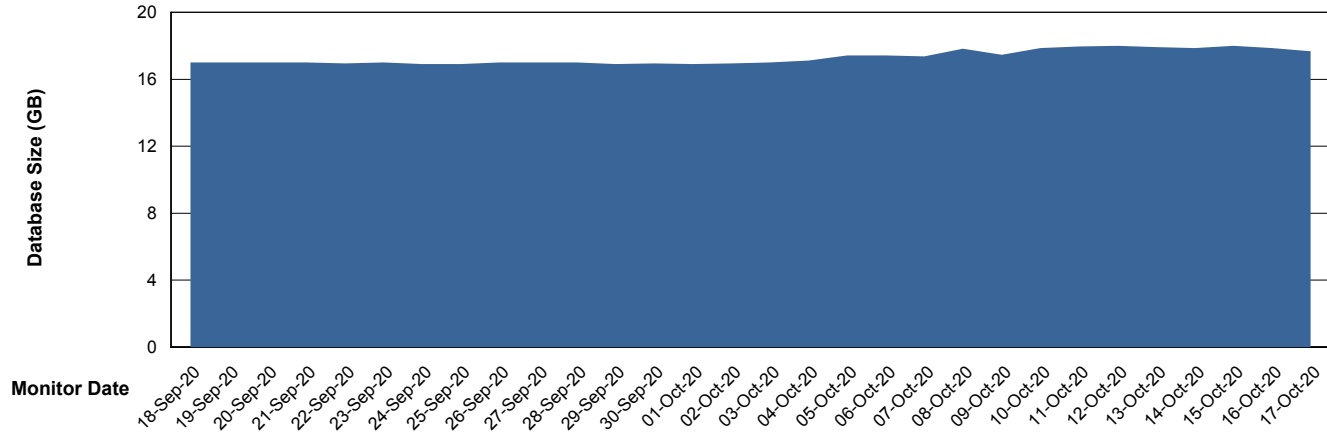

Customer ELJ Production
Database ID 72

Database Performance ELJDB_Standby

Weekly SLA Customer Report

Customer ELJ Production
Database ID 72

DATABASE SIZE ELJDB_PRD_BI

Database growth over last month

DATABASE SIZE ELJDB_Production