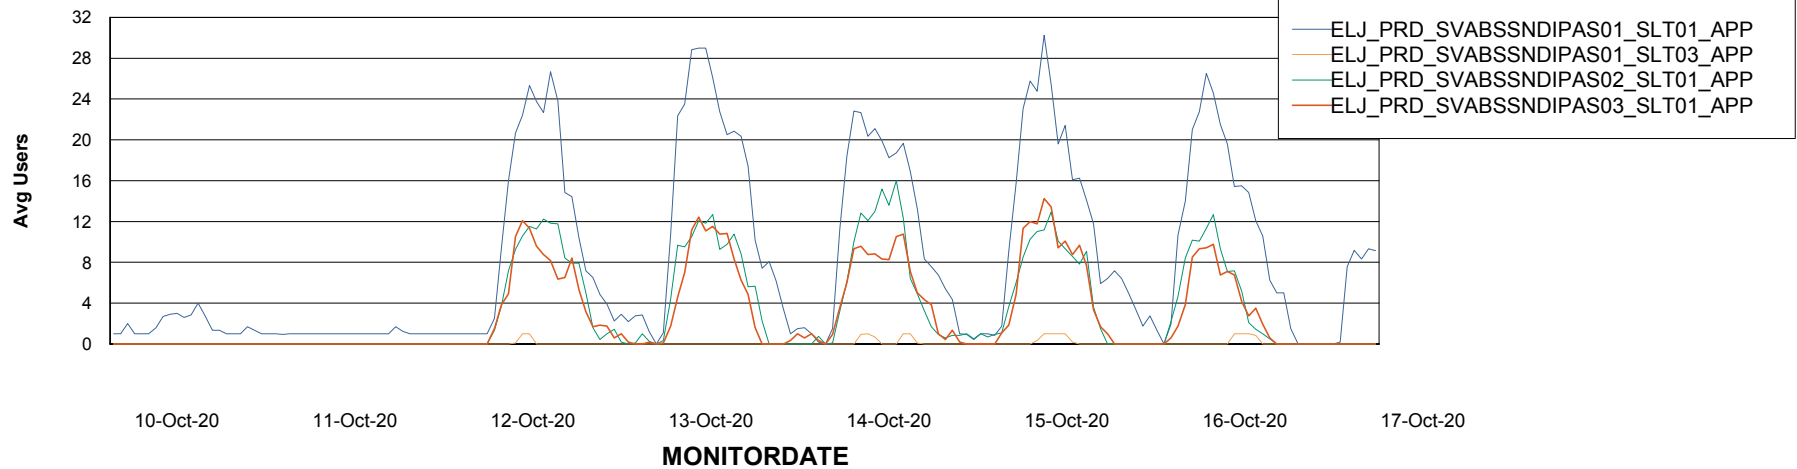

Weekly SLA Customer Report

Customer ELJ Production
Database ID 72

ABSSolute Application Server Services

Avg memory used per ABS Server Service

Avg users per day per ABS server

Weekly SLA Customer Report

Customer ELJ Production
Database ID 72