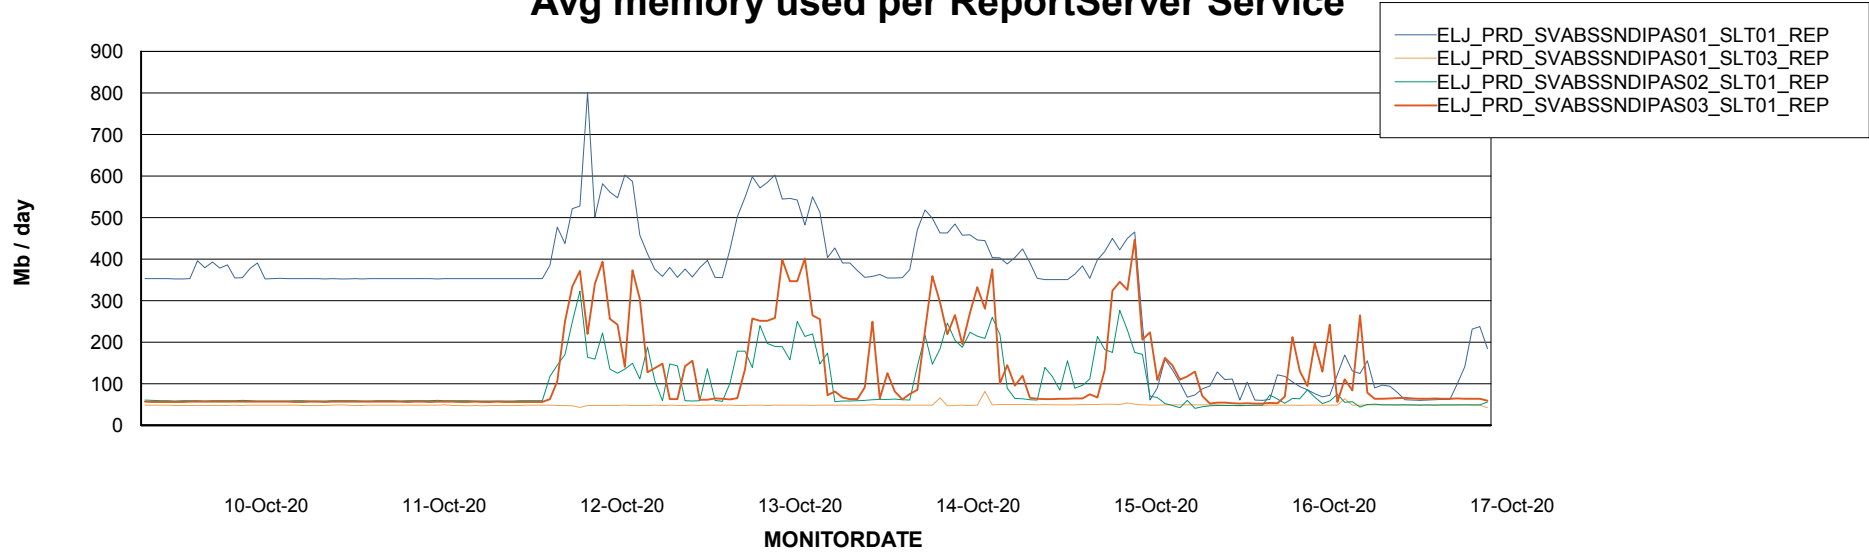

ABSSolute Application ReportServer Services

Avg memory used per ReportServer Service