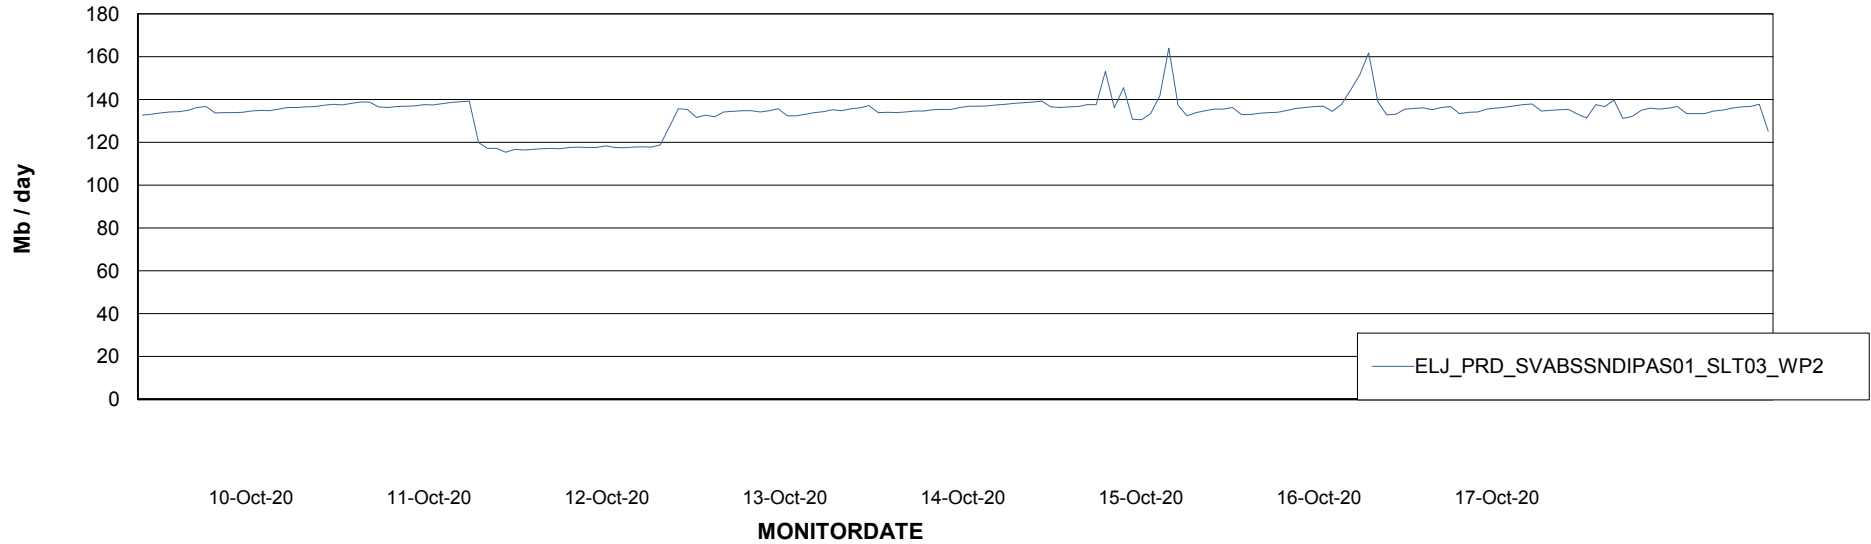

ABSSolute Application ReportServer Services

Avg memory used per ReportServer Service

Weekly SLA Customer Report

Customer ELJ Production
Database ID 72

ABSSolute Web Component Services

Avg memory used per ABS Web component