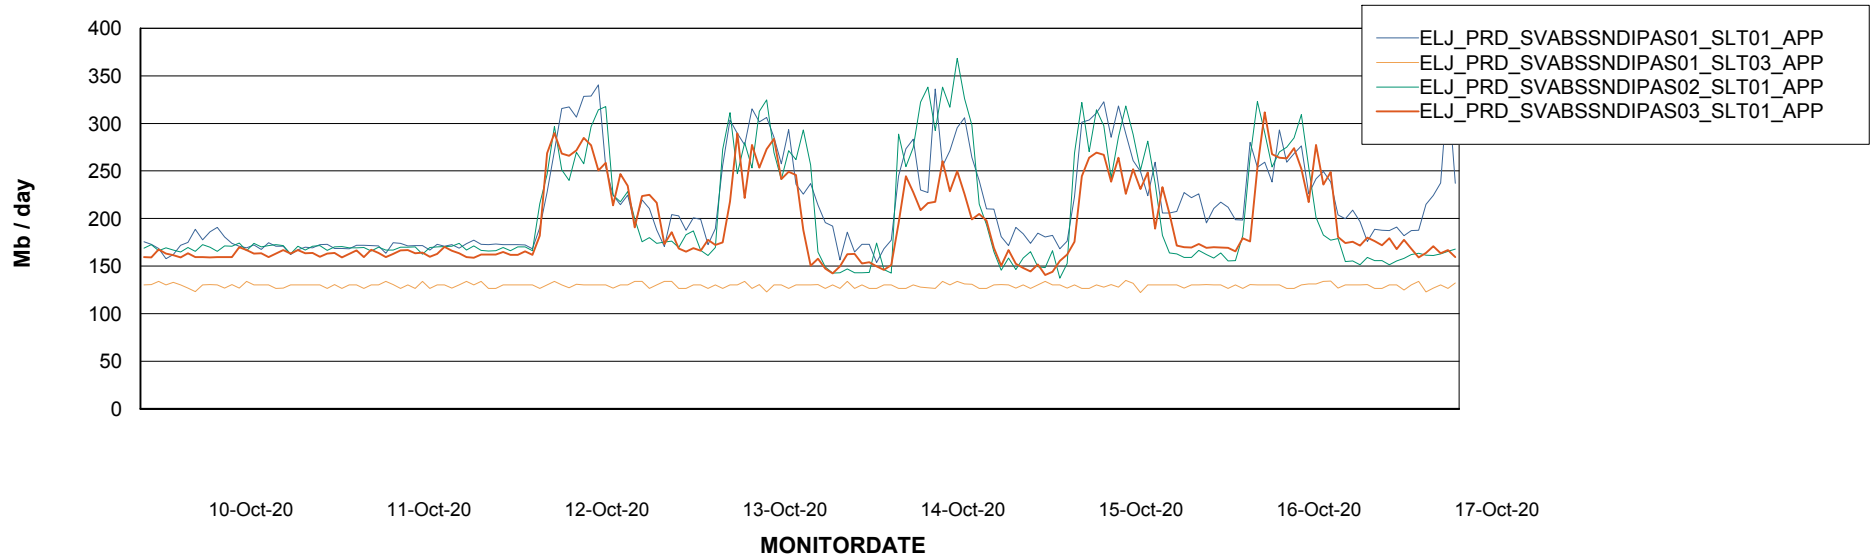

ABSSolute Application Server Services

Avg memory used per ABS Server Service