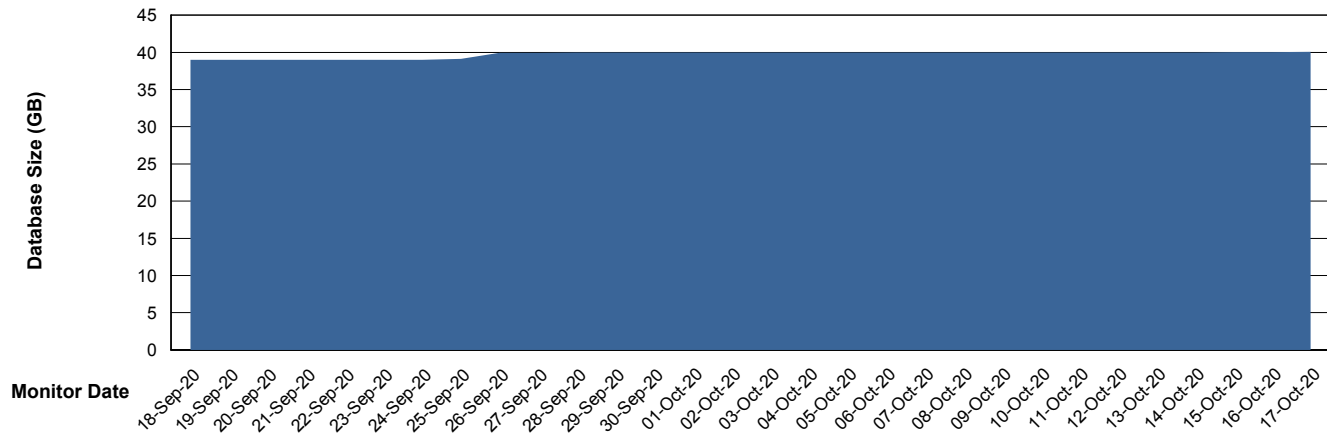

DATABASE SIZE ELJDB_Production

Database growth over last month