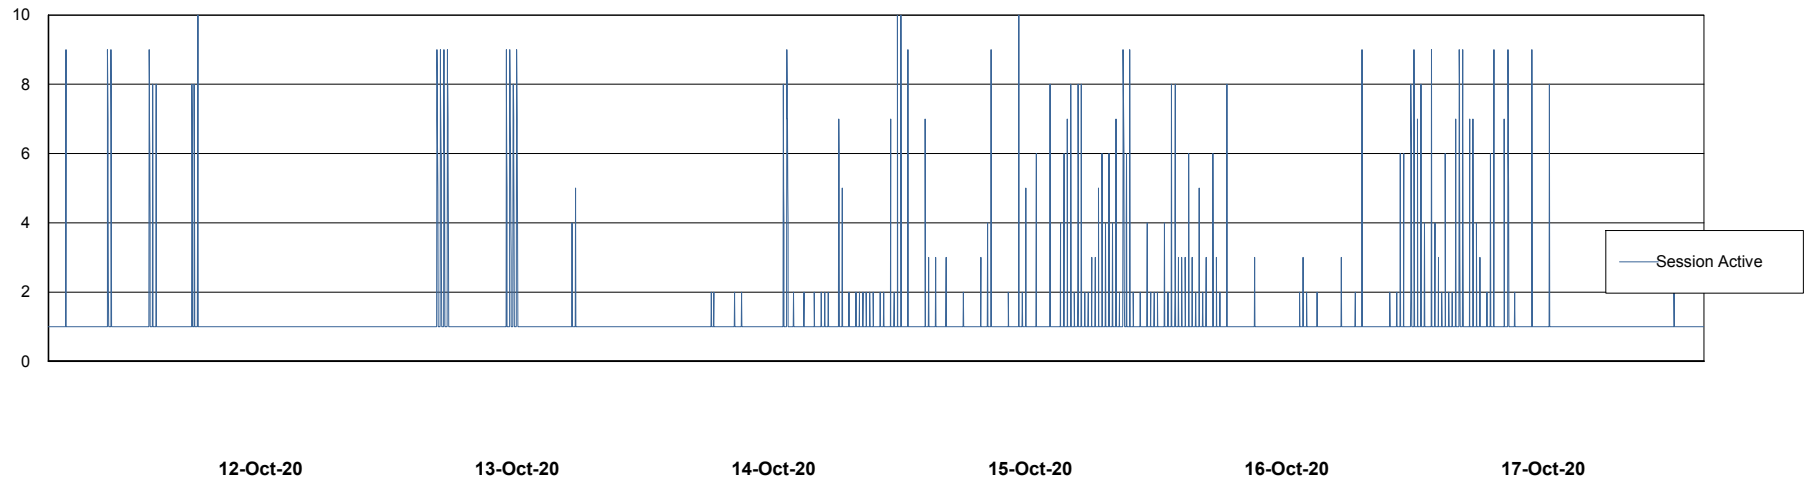

Weekly SLA Customer Report

Customer CUS Production
Database ID 84

Database Performance CUS_ProdDB_Primary

Weekly SLA Customer Report

Customer CUS Production
Database ID 84

Database Performance CUS_ProdDB_Standby