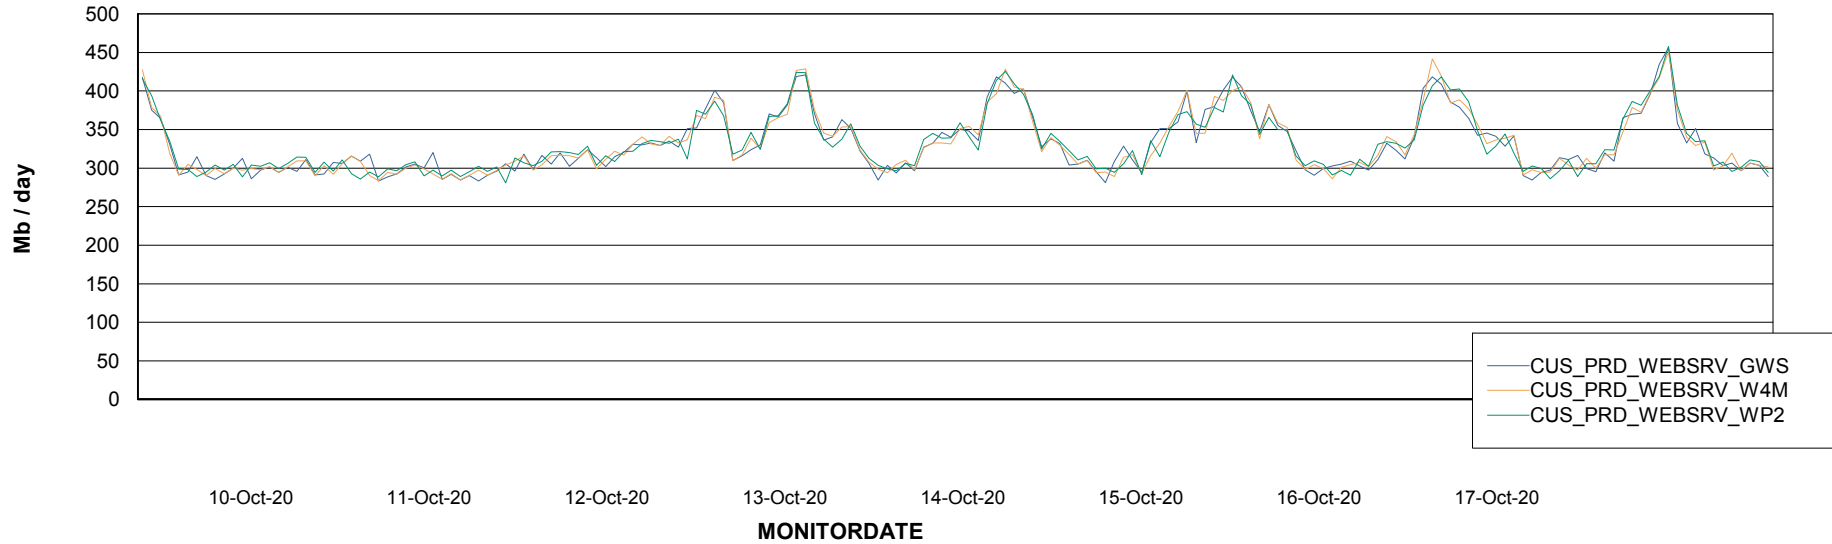

ABSSolute Web Component Services

Avg memory used per ABS Web component