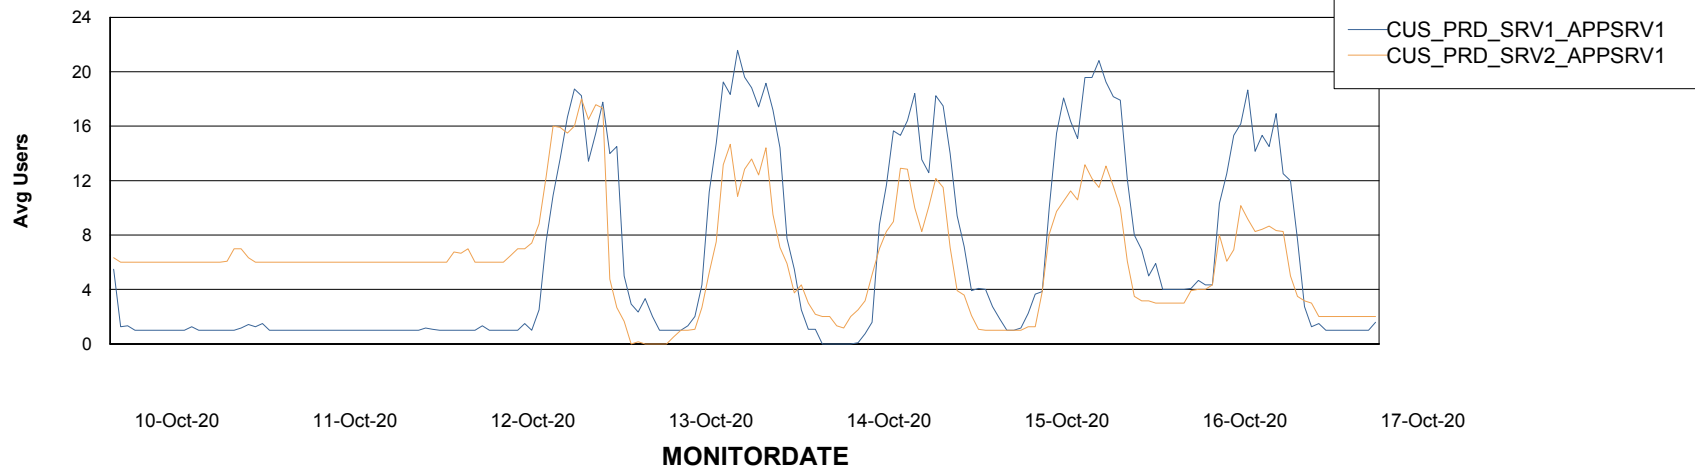

Avg users per day per ABS server