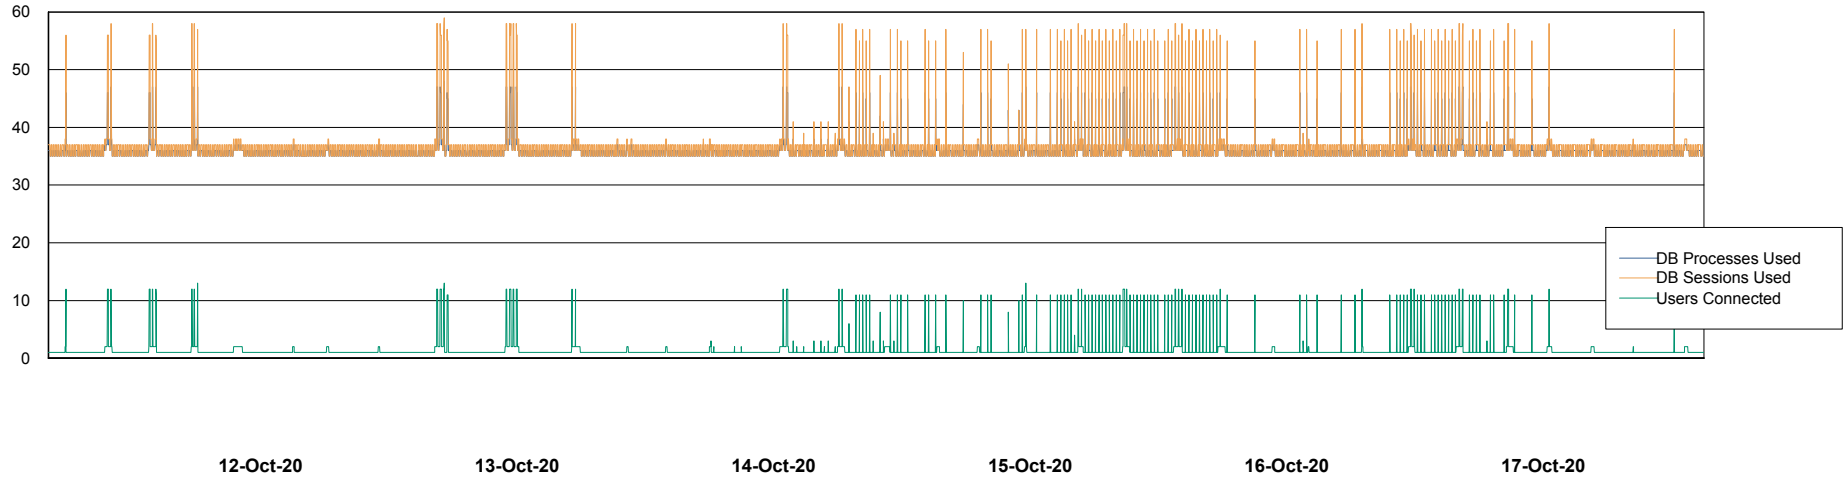

Weekly SLA Customer Report

Customer CUS Production
Database ID 84

Database Performance CUS_ProdDB_Primary

Weekly SLA Customer Report

Customer CUS Production
Database ID 84

Database Performance CUS_ProdDB_Standby