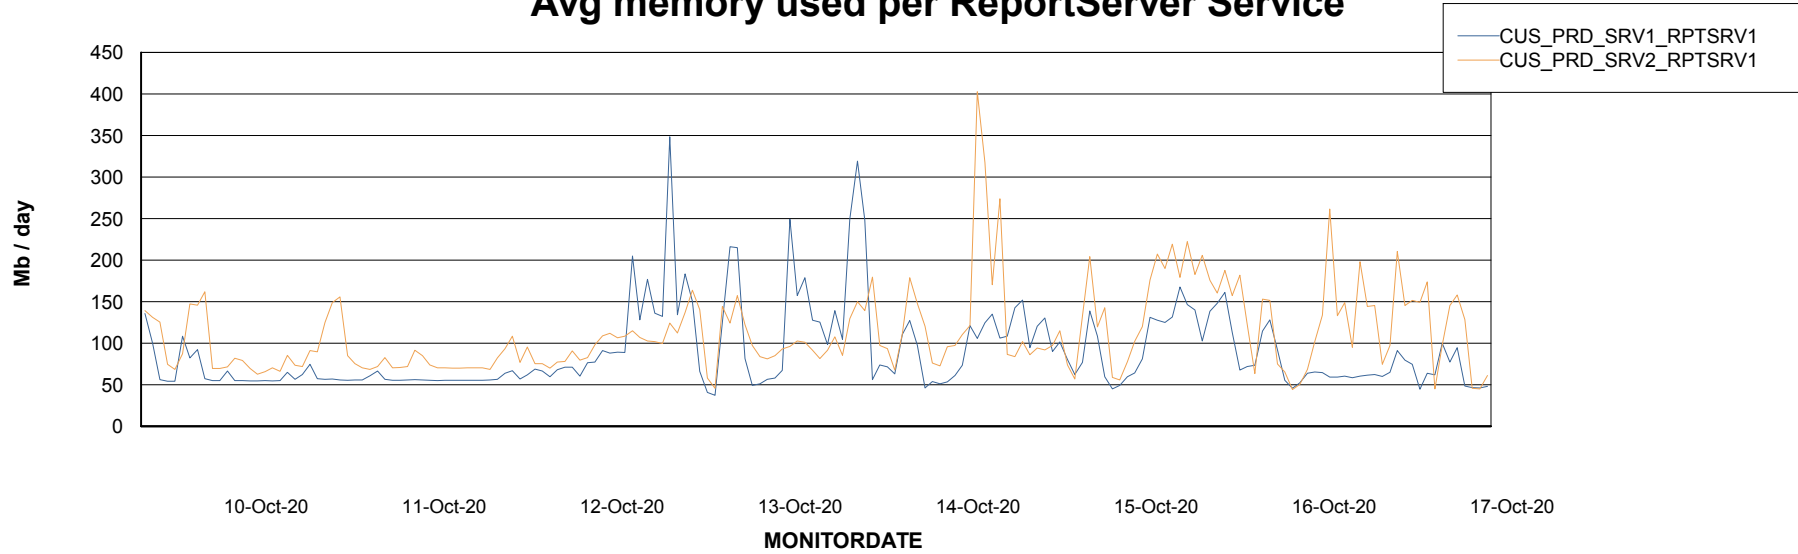

Avg memory used per ABS Server Service

Avg users per day per ABS server

Weekly SLA Customer Report

Customer CUS Production
Database ID 84

ABSolute Web Component Services

Avg memory used per ReportServer Service