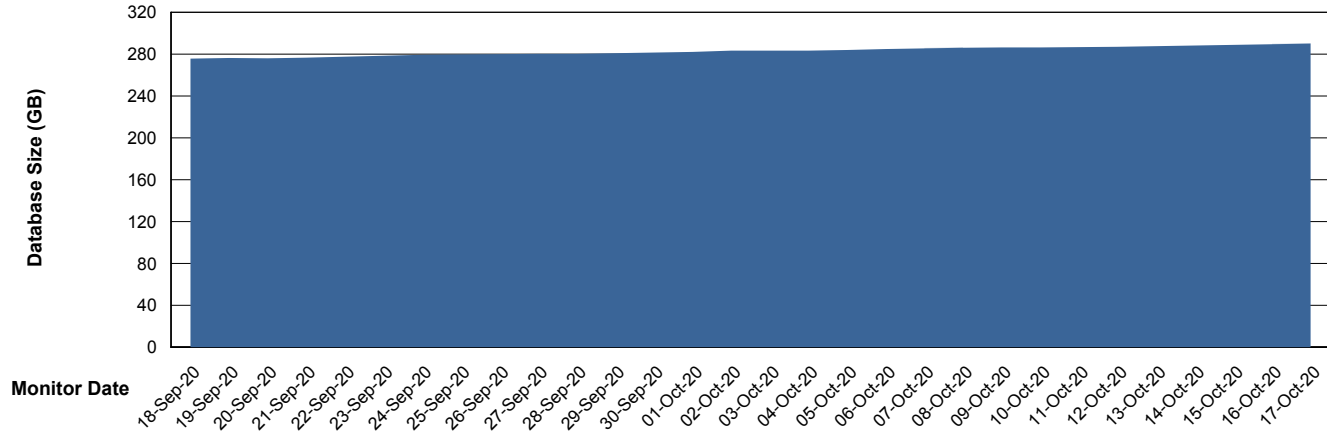

DATABASE SIZE CUS_ProdDB_Primary

Database growth over last month

Database Tablespace CUS_ProdDB_Primary

Date	Tablespace Name	Filesize (Gb)	Usedsize (Gb)	Percentage free
17-Oct-20	ABSDATA	129	109	16
	INDX	177	148	16
16-Oct-20	ABSDATA	129	109	16
	INDX	177	148	16
15-Oct-20	ABSDATA	129	109	16
	INDX	177	148	16
14-Oct-20	ABSDATA	129	109	16
	INDX	174	147	16
13-Oct-20	ABSDATA	129	109	16
	INDX	174	147	16
12-Oct-20	ABSDATA	129	109	16
	INDX	174	147	16
11-Oct-20	ABSDATA	129	108	16
	INDX	174	147	16