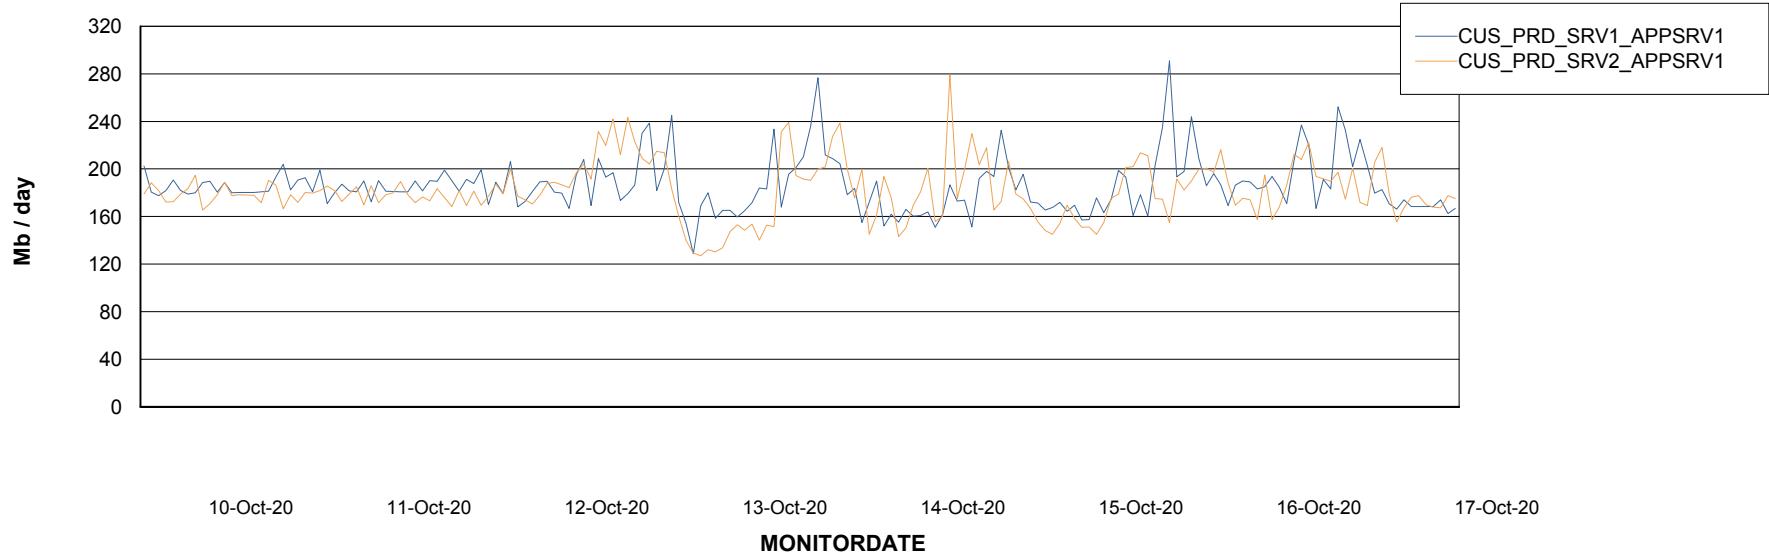

ABSSolute Application Server Services

Avg memory used per ABS Server Service