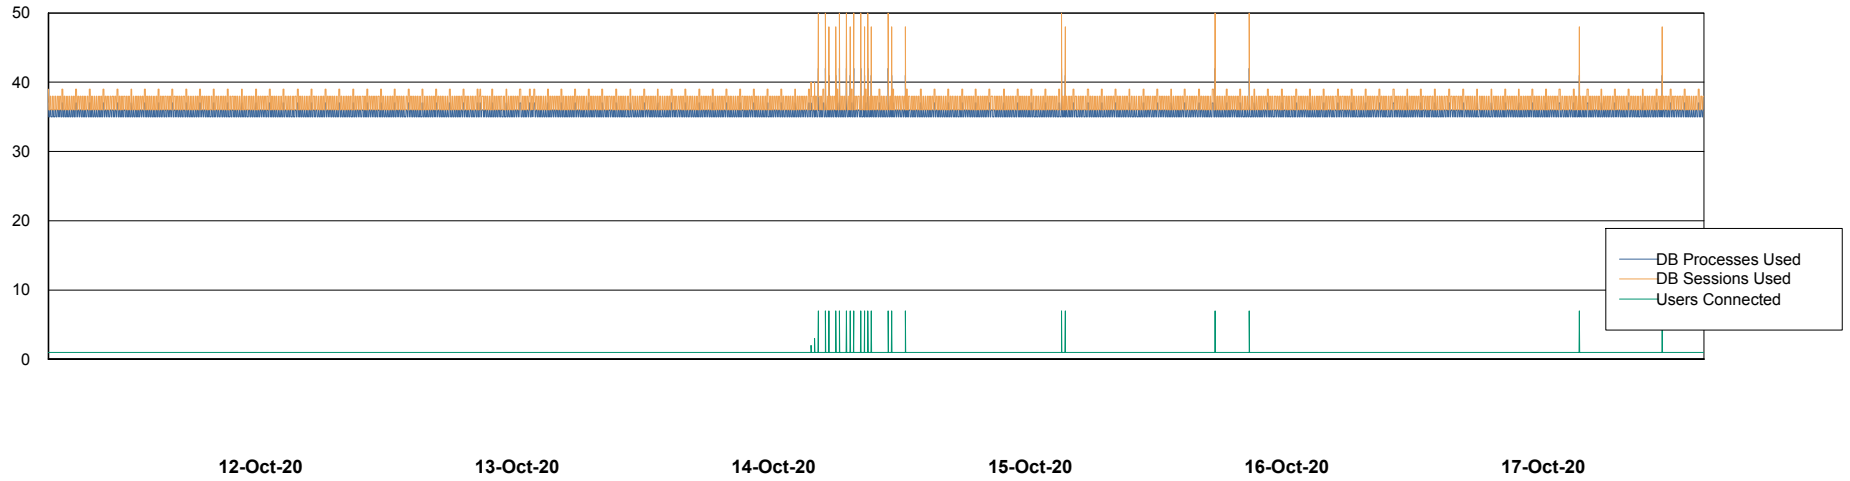

Weekly SLA Customer Report

Customer CIW Production
Database ID 45

Database Performance CIWDB_Production

Weekly SLA Customer Report

Customer CIW Production
Database ID 45

Database Performance CIWDB_Standby

Weekly SLA Customer Report