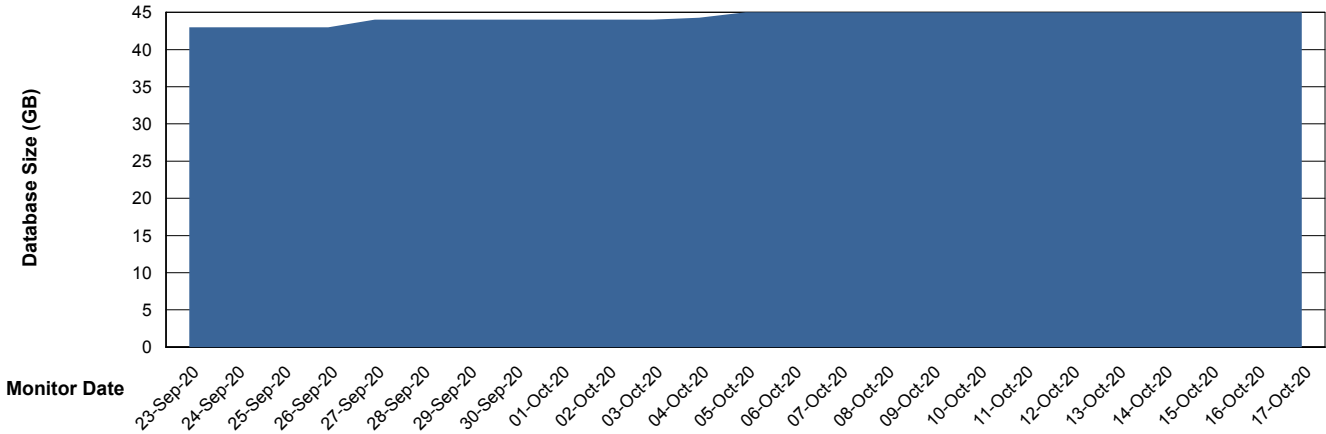

Weekly SLA Customer Report

Customer CIW Production
Database ID 45

Database Performance CIWDB_Production

Weekly SLA Customer Report

Customer CIW Production
Database ID 45

Database Performance CIWDB_Standby

Weekly SLA Customer Report

Customer CIW Production
 Database ID 45

DATABASE SIZE CIWDB_Production

Database growth over last month

Database Tablespace CIWDB_Production

| Date | Tablespace Name | Filesize (Gb) | Usedsize (Gb) | Percentage free |
|-----------|-----------------|---------------|---------------|-----------------|
| 17-Oct-20 | ABSDATA | 44 | 38 | 14 |
| | INDX | 6 | 5 | 17 |
| 16-Oct-20 | ABSDATA | 44 | 38 | 14 |
| | INDX | 6 | 5 | 17 |
| 15-Oct-20 | ABSDATA | 44 | 38 | 14 |
| | INDX | 6 | 5 | 17 |
| 14-Oct-20 | ABSDATA | 44 | 38 | 14 |
| | INDX | 6 | 5 | 17 |
| 13-Oct-20 | ABSDATA | 44 | 38 | 14 |
| | INDX | 6 | 5 | 17 |
| 12-Oct-20 | ABSDATA | 44 | 38 | 14 |
| | INDX | 6 | 5 | 17 |
| 11-Oct-20 | ABSDATA | 44 | 37 | 16 |
| | INDX | 6 | 5 | 17 |