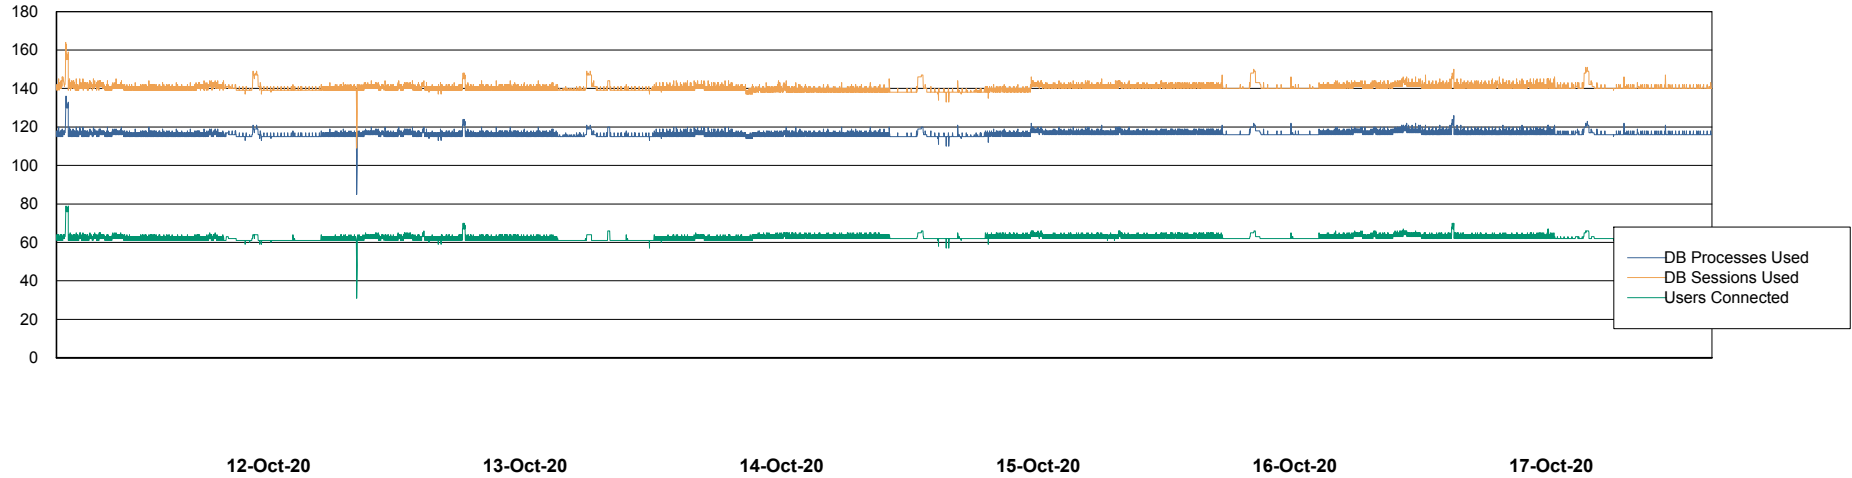

Harddisk Usage CIW_PRD_ORACLE2

| | Free disk space on c: (%) | Total disk space on c: (Gb) | Free disk space on d: (%) | Total disk space on d: (Gb) | Free disk space on e: (%) | Total disk space on e: (Gb) |
|-----------|---------------------------|-----------------------------|---------------------------|-----------------------------|---------------------------|-----------------------------|
| 17-Oct-20 | 92 | 701 | 68 | 700 | 100 | 830 |
| 16-Oct-20 | 92 | 701 | 67 | 700 | 100 | 830 |
| 15-Oct-20 | 92 | 701 | 68 | 700 | 100 | 830 |
| 14-Oct-20 | 92 | 701 | 68 | 700 | 100 | 830 |
| 13-Oct-20 | 92 | 701 | 68 | 700 | 100 | 830 |
| 12-Oct-20 | 92 | 701 | 68 | 700 | 100 | 830 |
| 11-Oct-20 | 92 | 701 | 68 | 700 | 100 | 830 |

Weekly SLA Customer Report

Customer CIW Production
Database ID 45

Database Performance CIWDB_Production

Weekly SLA Customer Report

Customer CIW Production
Database ID 45

Database Performance CIWDB_Standby

Weekly SLA Customer Report