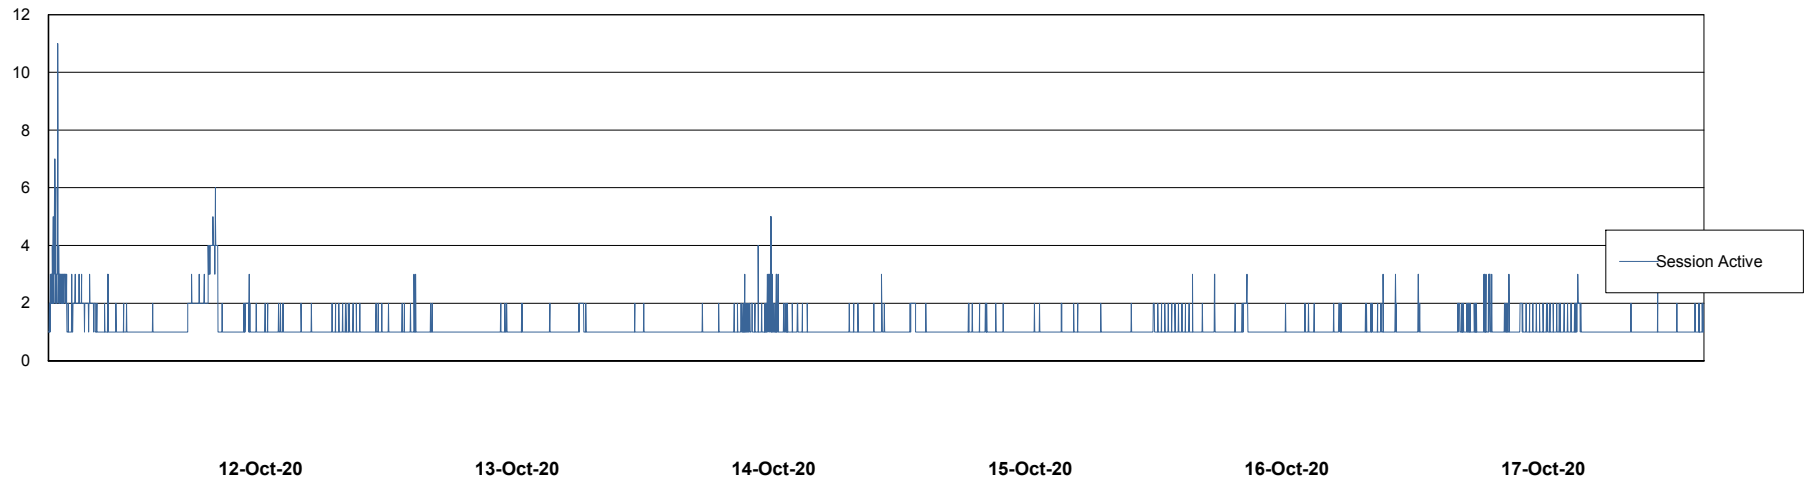

Database Performance CIWDB_Production