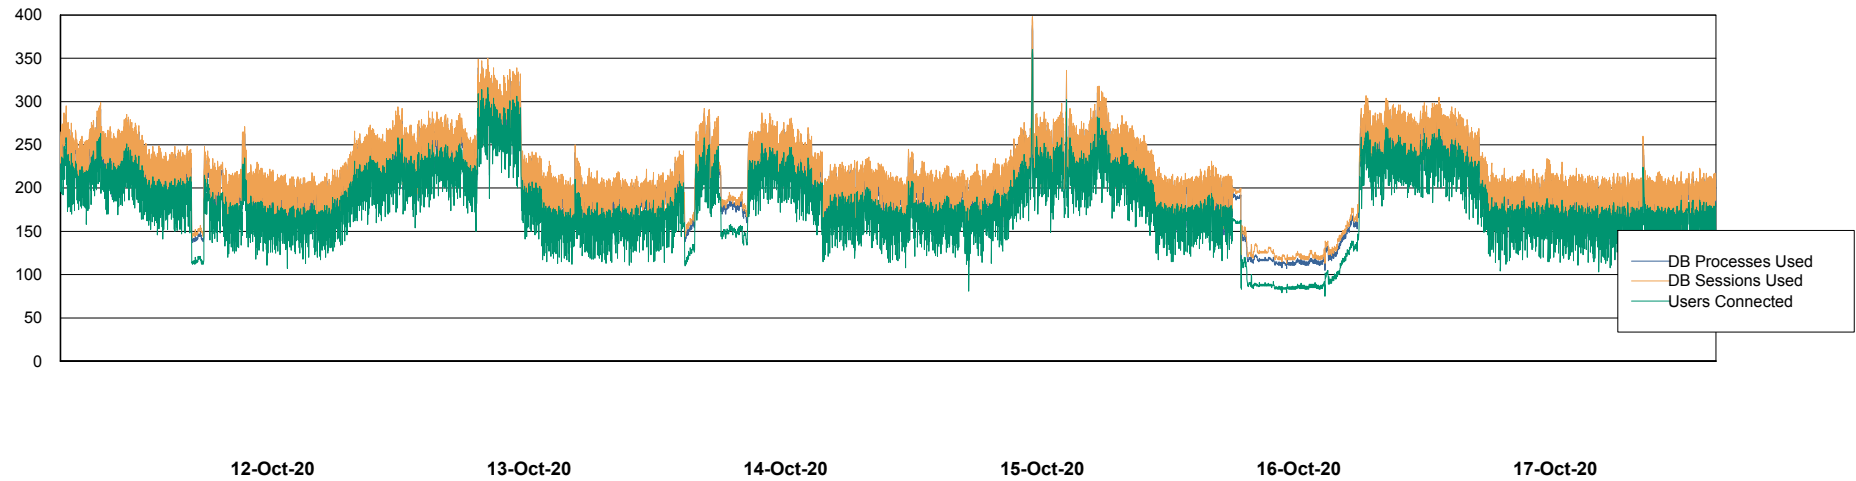

Weekly SLA Customer Report

Customer BNL_Production
Database ID 83

Database Performance BNLDB_FUT_FutureLive

Weekly SLA Customer Report

Customer BNL_Production
Database ID 83

Database Performance BNLDB_FUT_Standby

Weekly SLA Customer Report

Customer BNL_Production
Database ID 83

Database Performance BNLDB_Production

Weekly SLA Customer Report

Customer BNL_Production
Database ID 83

DATABASE SIZE BNLDB_FUT_FutureLive

Database growth over last month