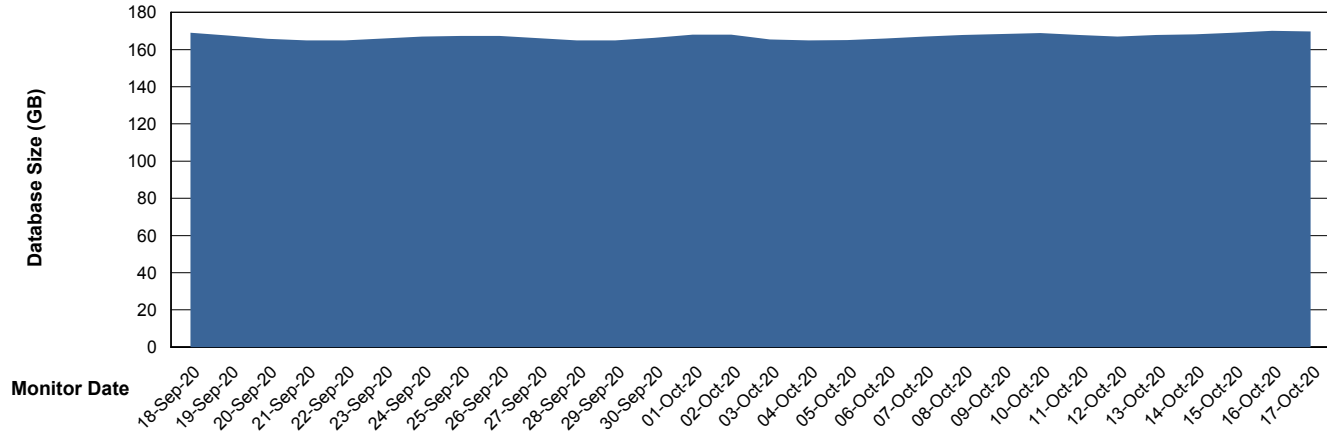

Weekly SLA Customer Report

Customer BNL_Production
Database ID 83

Database Performance BNLDB_Production

Weekly SLA Customer Report

Customer BNL_Production
Database ID 83

DATABASE SIZE BNLDB_FUT_FutureLive

Database growth over last month

DATABASE SIZE BNLDB_Production

Database growth over last month

Weekly SLA Customer Report

Customer BNL_Production
 Database ID 83

Database Tablespace BNLDB_FUT_FutureLive

Date	Tablespace Name	Filesize (Gb)	Usedsize (Gb)	Percentage free
17-Oct-20	ABSDATA	116	63	46
	INDX	172	81	53
16-Oct-20	ABSDATA	116	63	46
	INDX	172	81	53
15-Oct-20	ABSDATA	116	63	46
	INDX	172	81	53
14-Oct-20	ABSDATA	116	63	46
	INDX	172	81	53
13-Oct-20	ABSDATA	116	63	46
	INDX	172	81	53
12-Oct-20	ABSDATA	116	63	46
	INDX	172	81	53
11-Oct-20	ABSDATA	116	63	46
	INDX	172	81	53