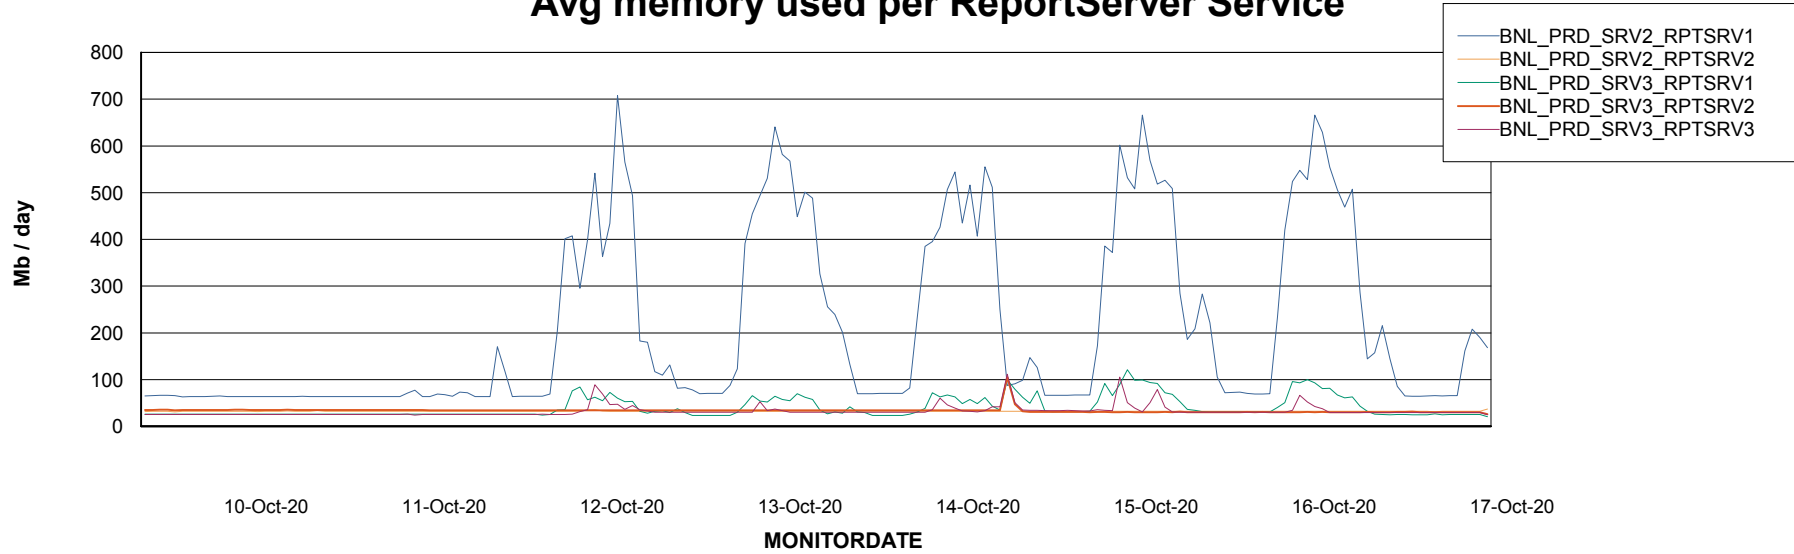

Avg users per day per ABS server

Weekly SLA Customer Report

Customer BNL_Production
Database ID 83

ABSSolute Web Component Services

Avg memory used per ReportServer Service

Disaster per ABS component