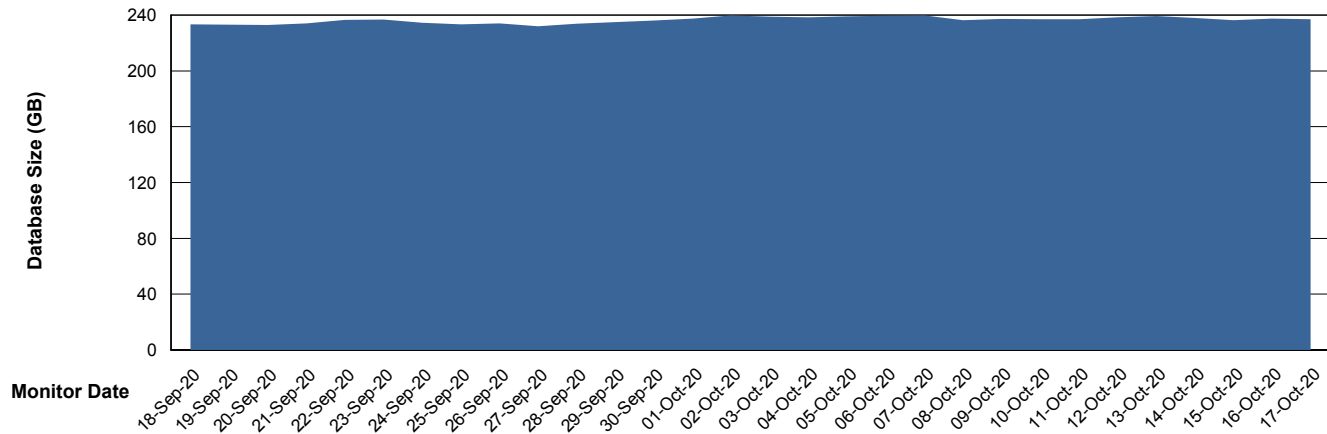

Weekly SLA Customer Report

Customer BNL_Production
Database ID 83

Database Performance BNLDB_Production

Weekly SLA Customer Report

Customer BNL_Production
Database ID 83

DATABASE SIZE BNLDB_FUT_FutureLive

Database growth over last month

DATABASE SIZE BNLDB_Production

Database growth over last month

Weekly SLA Customer Report

Customer BNL_Production
 Database ID 83

Database Tablespace BNLDB_FUT_FutureLive

Date	Tablespace Name	Filesize (Gb)	Usedsize (Gb)	Percentage free
17-Oct-20	ABSDATA	116	63	46
	INDX	172	81	53
16-Oct-20	ABSDATA	116	63	46
	INDX	172	81	53
15-Oct-20	ABSDATA	116	63	46
	INDX	172	81	53
14-Oct-20	ABSDATA	116	63	46
	INDX	172	81	53
13-Oct-20	ABSDATA	116	63	46
	INDX	172	81	53
12-Oct-20	ABSDATA	116	63	46
	INDX	172	81	53
11-Oct-20	ABSDATA	116	63	46
	INDX	172	81	53