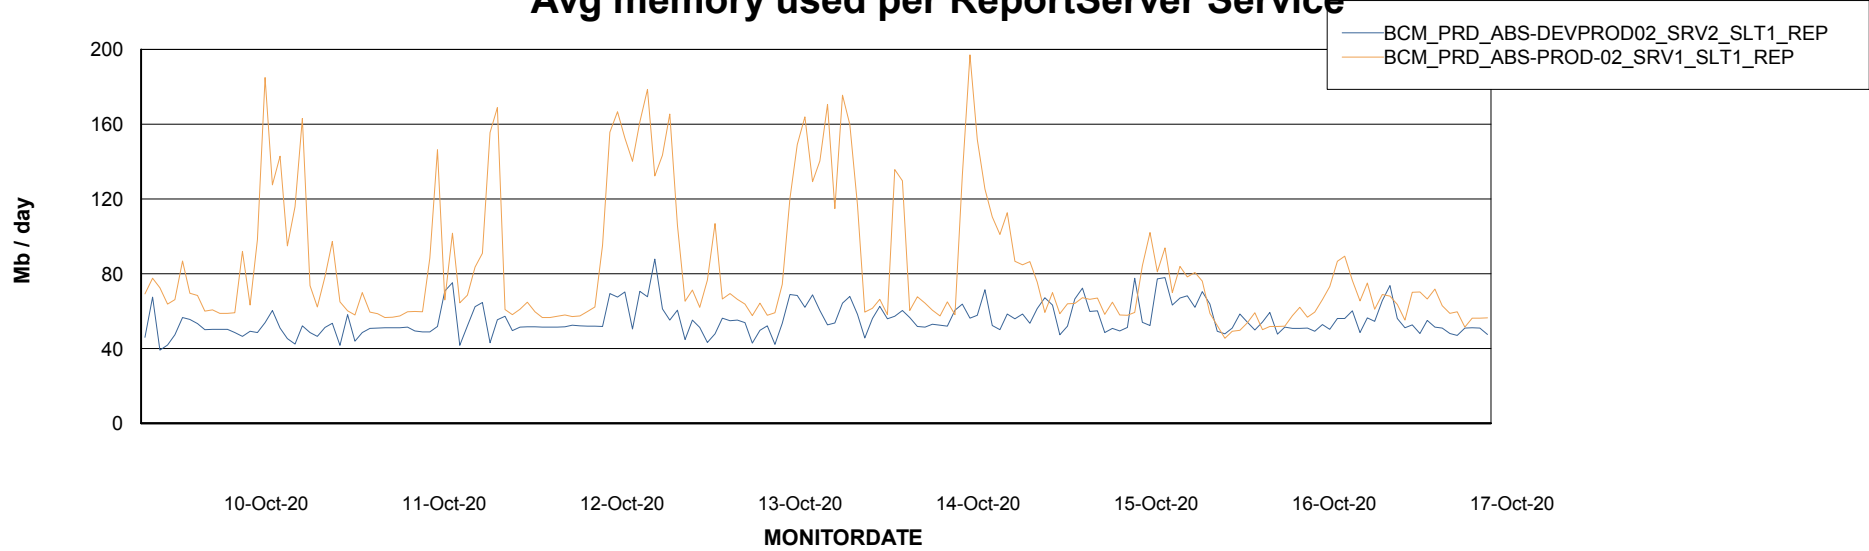

ABSSolute Application ReportServer Services

Avg memory used per ReportServer Service