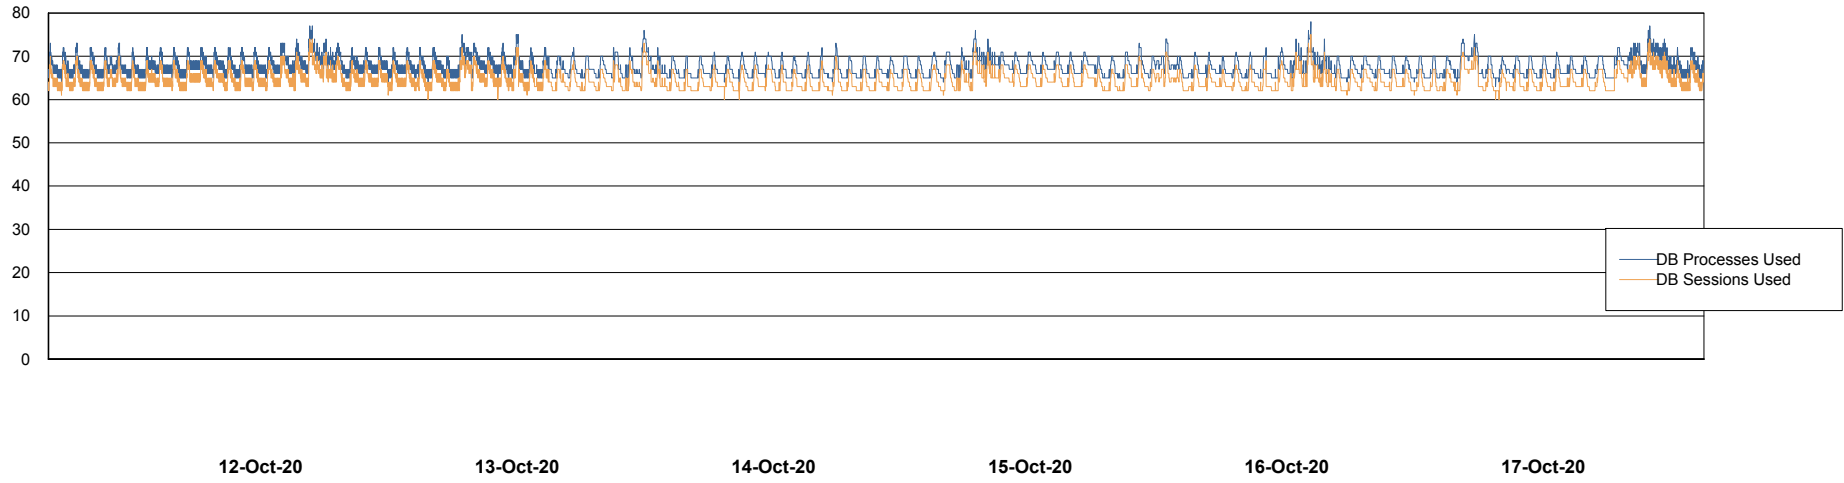

Database Performance BCMDB_ABS1 Production Database