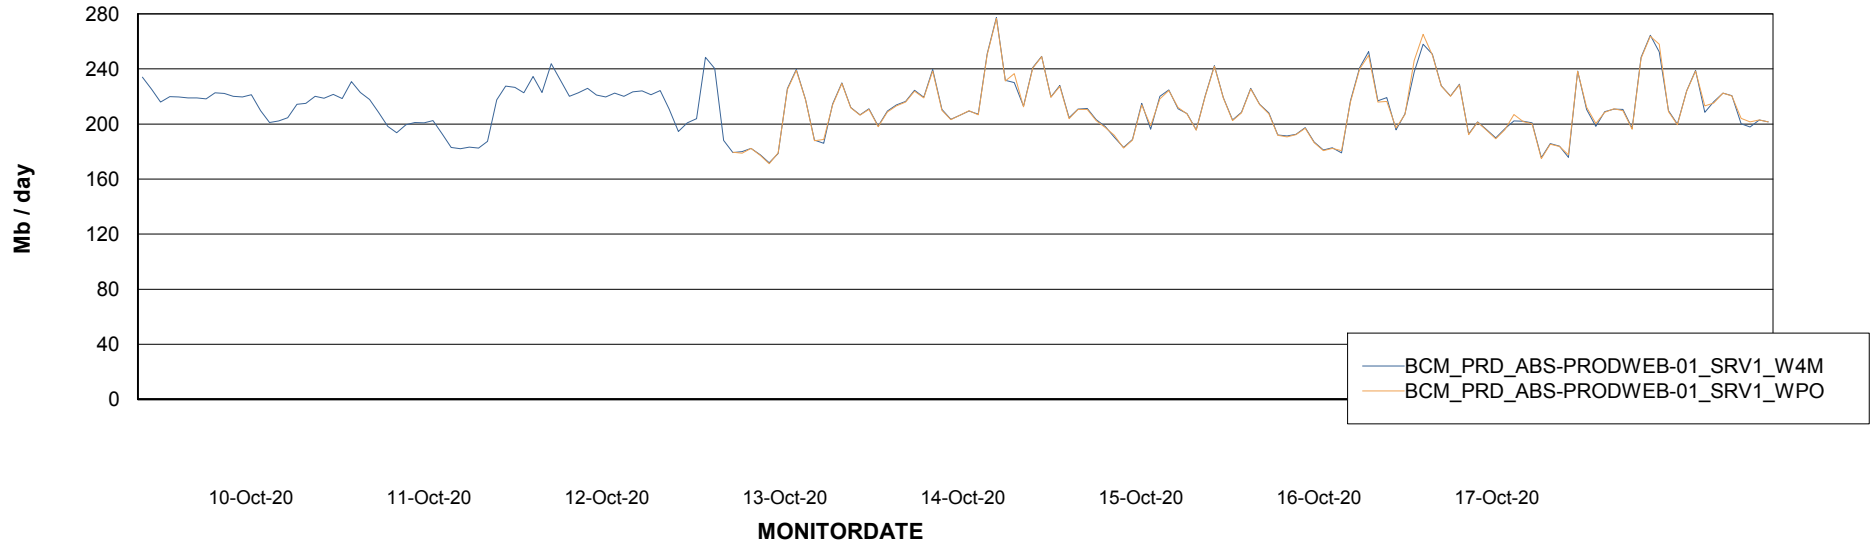

ABSolute Web Component Services

Avg memory used per ABS Web component