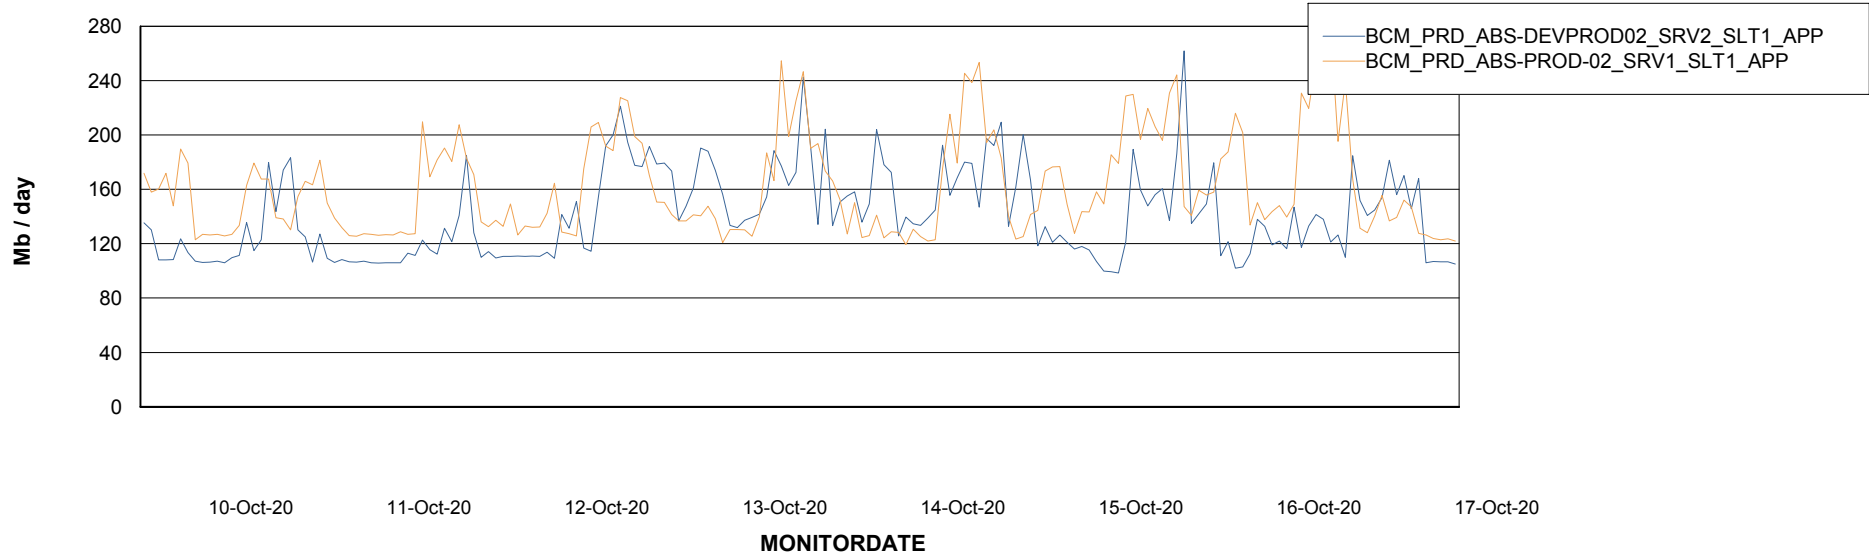

ABSSolute Application Server Services

Avg memory used per ABS Server Service