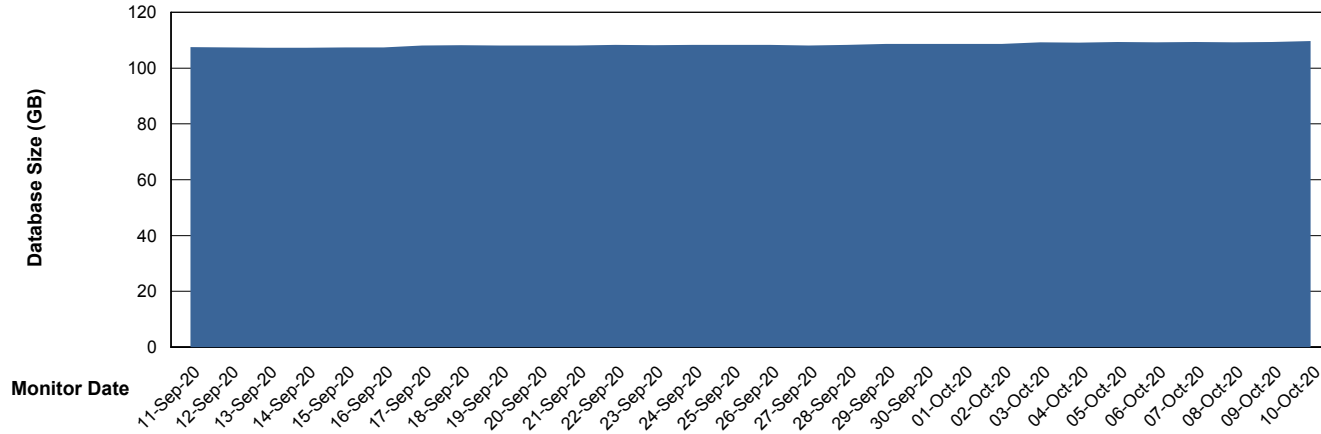

DATABASE SIZE VOSBIDB_Production

Database growth over last month