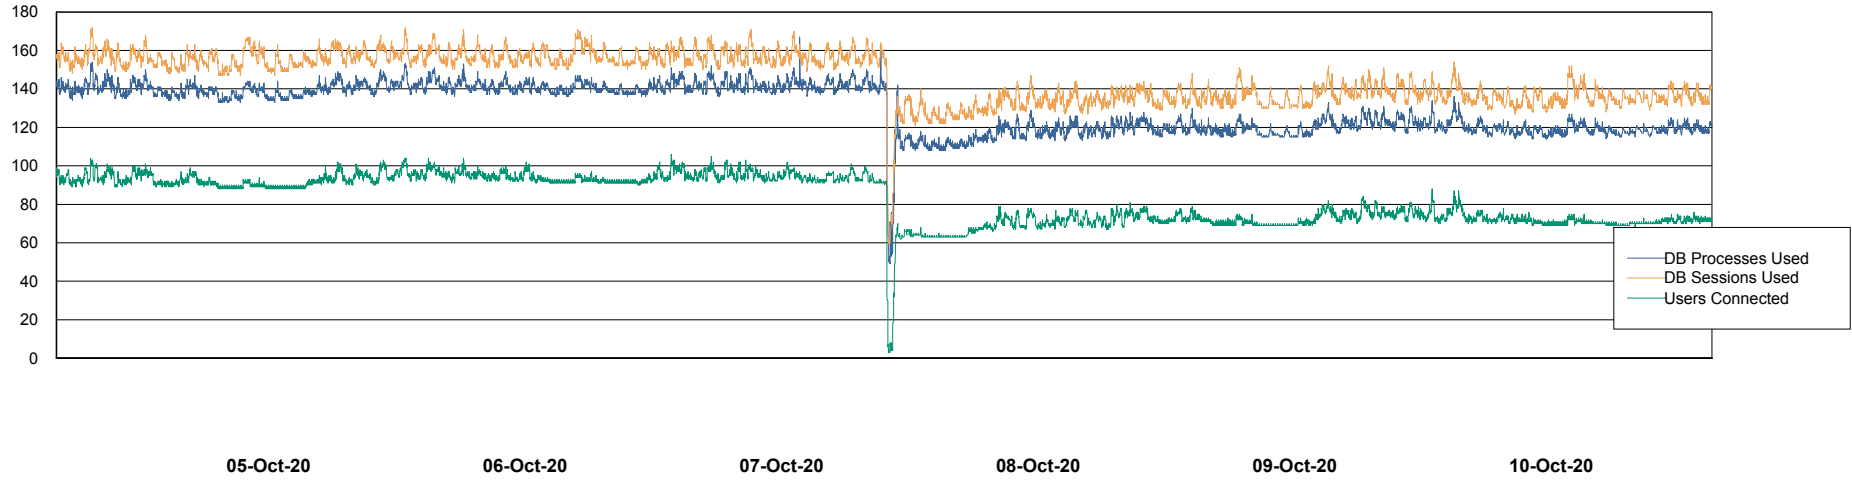

Database Performance VOSDB_Production