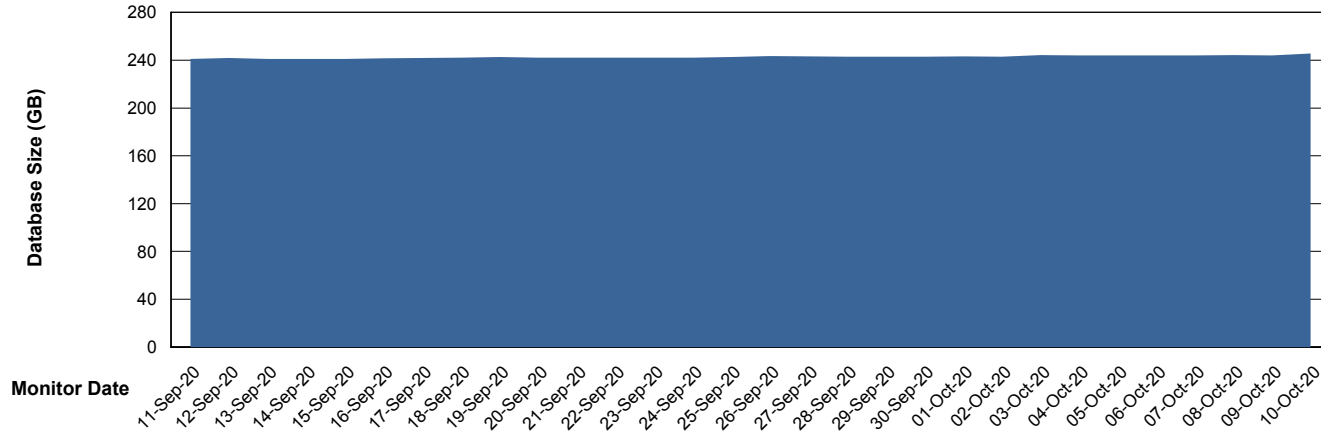

Weekly SLA Customer Report

Customer VEN_Production
Database ID 35

Database Performance VENDB_BI

Weekly SLA Customer Report

Customer VEN_Production
Database ID 35

DATABASE SIZE ABSVEN06 Primary DB 2019

Database growth over last month

DATABASE SIZE VENDB_BI

Database growth over last month

Weekly SLA Customer Report

Customer VEN_Production
 Database ID 35

Database Tablespace ABSVEN06 Primary DB 2019

Date	Tablespace Name	Filesize (Gb)	Usedsize (Gb)	Percentage free
10-Oct-20	ABSDATA	150	122	19
	INDX	136	113	17
09-Oct-20	ABSDATA	150	122	19
	INDX	136	113	17
08-Oct-20	ABSDATA	150	121	19
	INDX	136	113	17
07-Oct-20	ABSDATA	150	122	19
	INDX	136	113	17
06-Oct-20	ABSDATA	150	121	19
	INDX	136	113	17
05-Oct-20	ABSDATA	150	121	19
	INDX	136	113	17
04-Oct-20	ABSDATA	150	121	19
	INDX	136	112	18