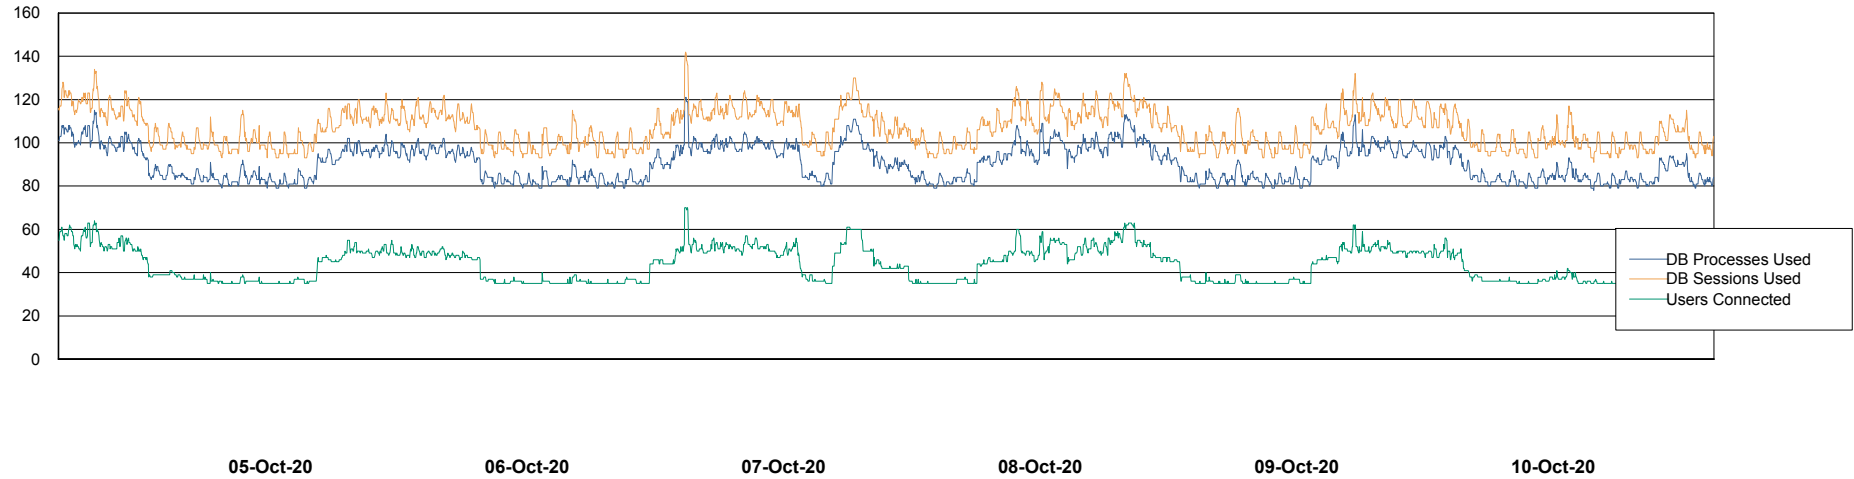

Database Performance ABSVEN06 Primary DB 2019