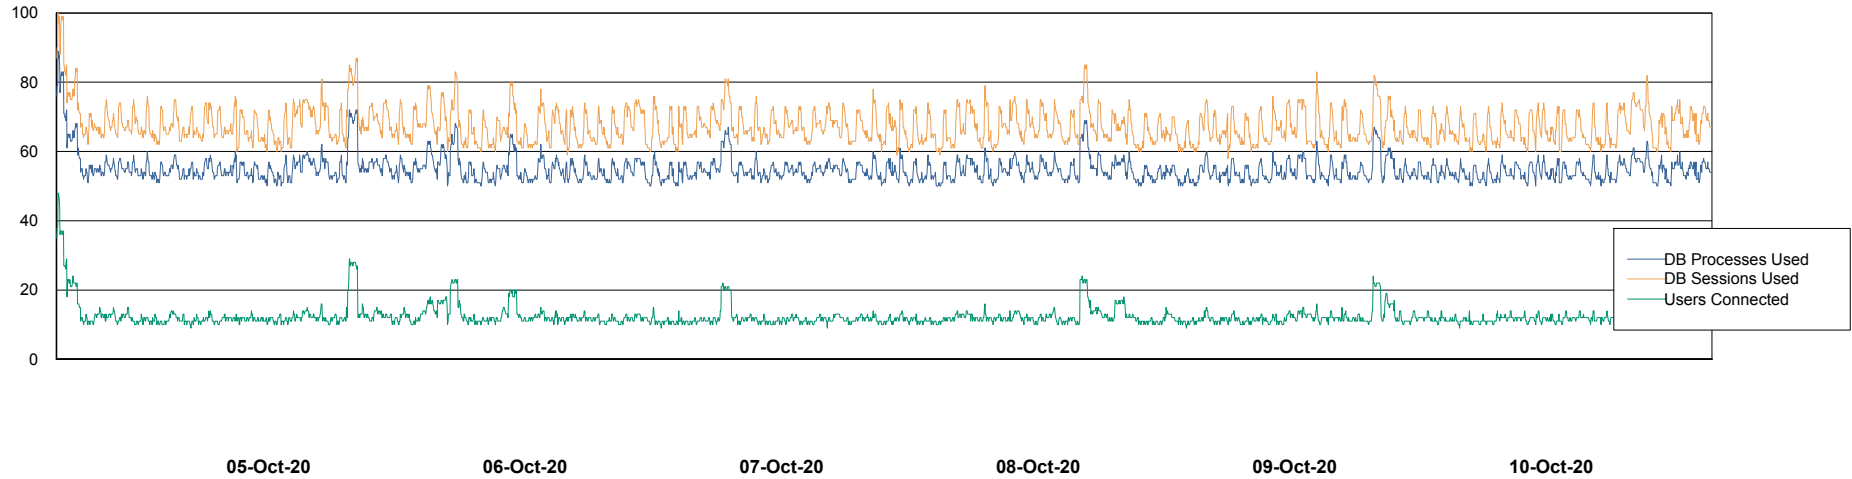

Database Performance VENDB_BI