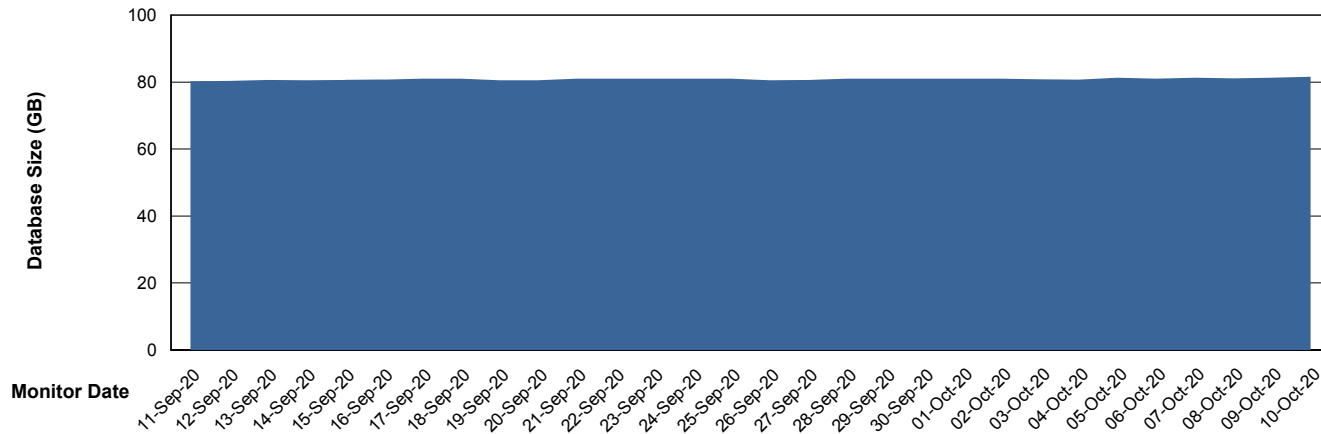

DATABASE SIZE VENDB_BI

Database growth over last month