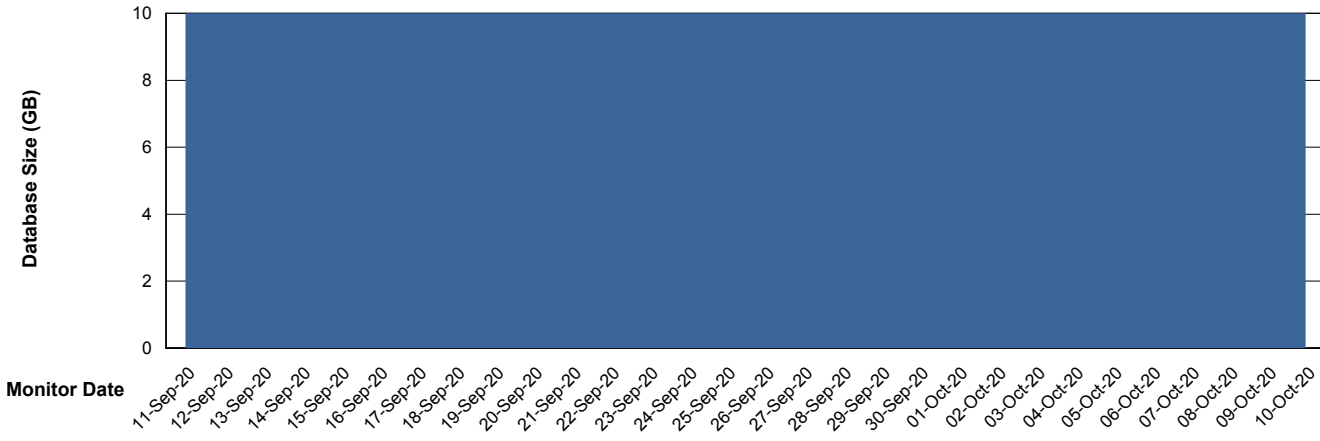

Weekly SLA Customer Report

Customer SPI_Production
Database ID 49

Database Performance SPIDB_Production

Weekly SLA Customer Report

Customer SPI_Production
Database ID 49

Database Performance SPIDB_Standby

Weekly SLA Customer Report

Customer SPI_Production
 Database ID 49

DATABASE SIZE SPIDB_Production

Database growth over last month

Database Tablespace SPIDB_Production

Date	Tablespace Name	Filesize (Gb)	Usedsize (Gb)	Percentage free
10-Oct-20	ABSDATA	4	3	25
	INDX	8	4	50
09-Oct-20	ABSDATA	4	3	25
	INDX	8	4	50
08-Oct-20	ABSDATA	4	3	25
	INDX	8	4	50
07-Oct-20	ABSDATA	4	3	25
	INDX	8	4	50
06-Oct-20	ABSDATA	4	3	25
	INDX	8	4	50
05-Oct-20	ABSDATA	4	3	25
	INDX	8	4	50
04-Oct-20	ABSDATA	4	3	25
	INDX	8	4	50