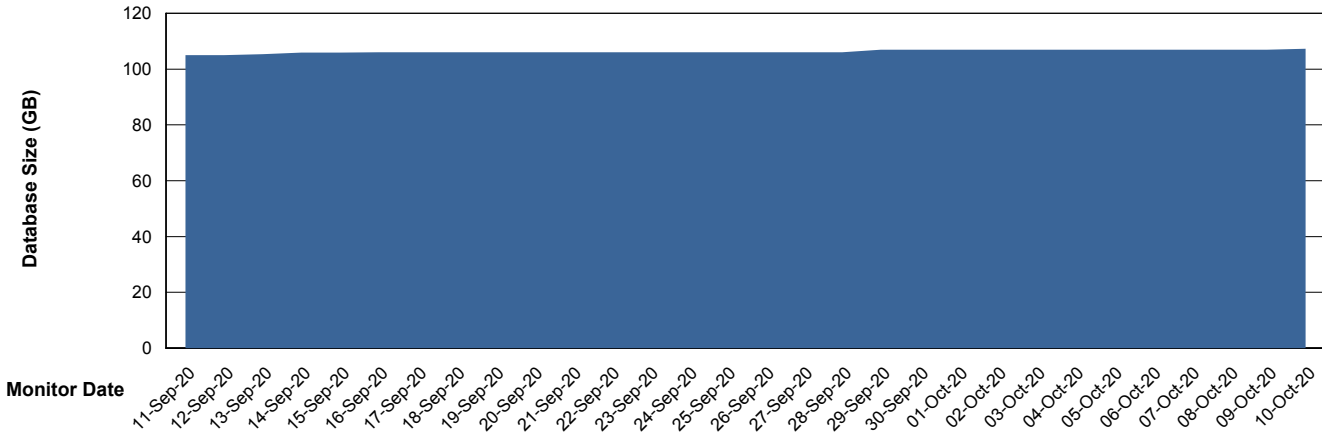

Weekly SLA Customer Report

Customer SNG_Production
Database ID 70

Database Performance SNGDB_Production

Weekly SLA Customer Report

Customer SNG_Production
 Database ID 70

DATABASE SIZE SNGDB_Production

Database growth over last month

Database Tablespace SNGDB_Production

Date	Tablespace Name	Filesize (Gb)	Usedsize (Gb)	Percentage free
10-Oct-20	ABSDATA	40	25	38
	INDX	80	61	24
09-Oct-20	ABSDATA	40	25	38
	INDX	80	61	24
08-Oct-20	ABSDATA	40	25	38
	INDX	80	61	24
07-Oct-20	ABSDATA	40	24	40
	INDX	80	61	24
06-Oct-20	ABSDATA	40	24	40
	INDX	80	61	24
05-Oct-20	ABSDATA	40	24	40
	INDX	80	61	24
04-Oct-20	ABSDATA	40	24	40
	INDX	80	61	24