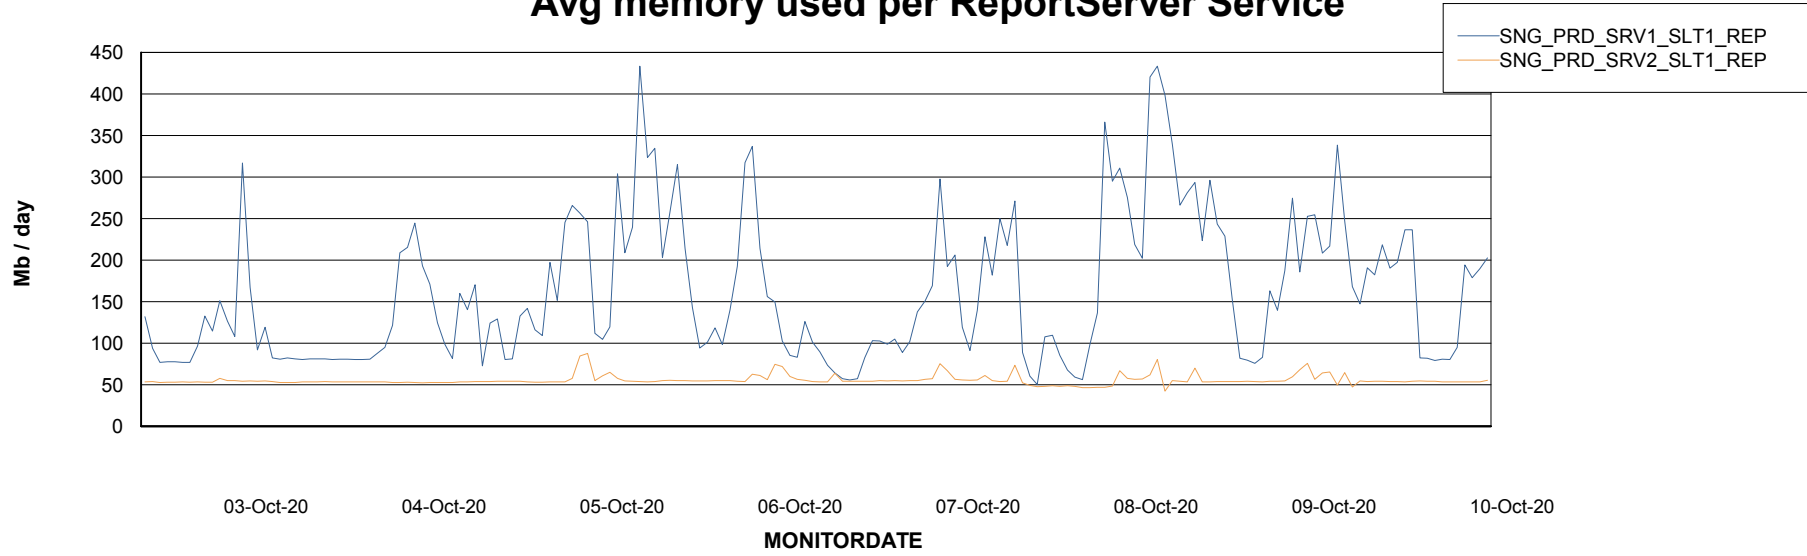

ABSSolute Application ReportServer Services

Avg memory used per ReportServer Service