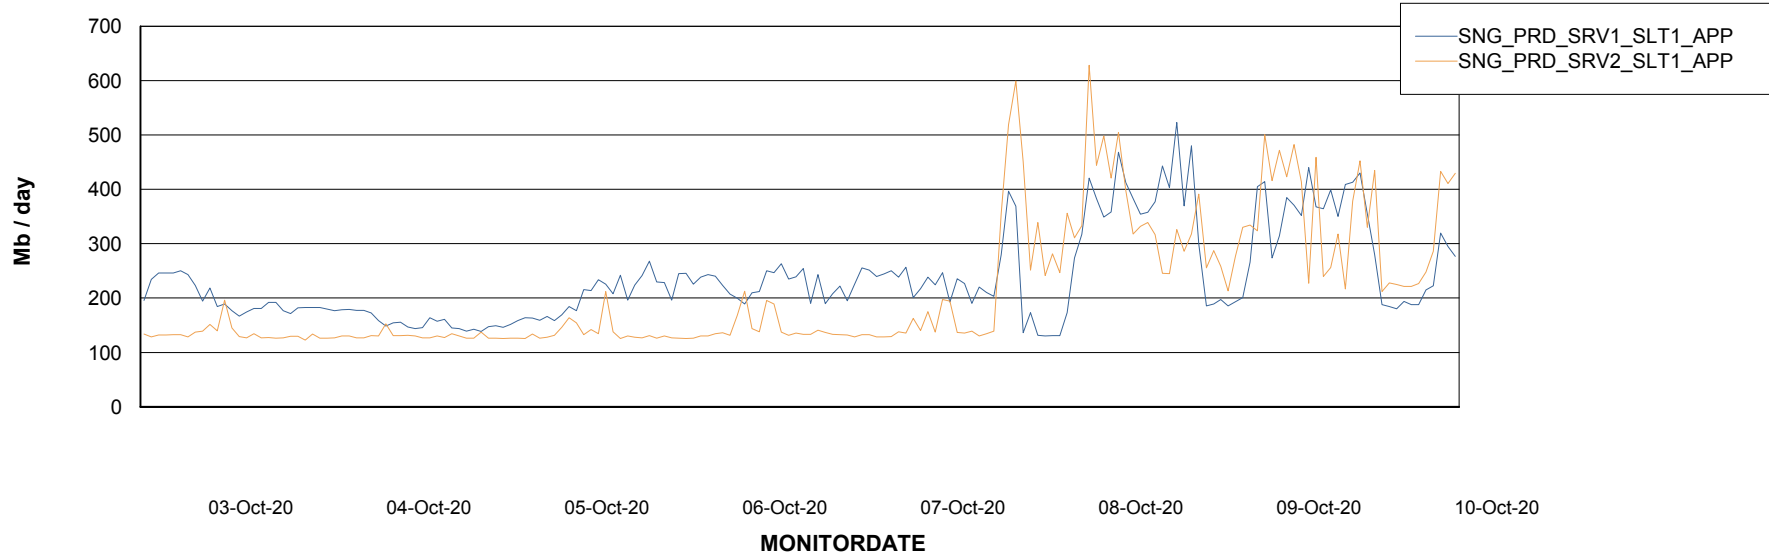

ABSSolute Application Server Services

Avg memory used per ABS Server Service