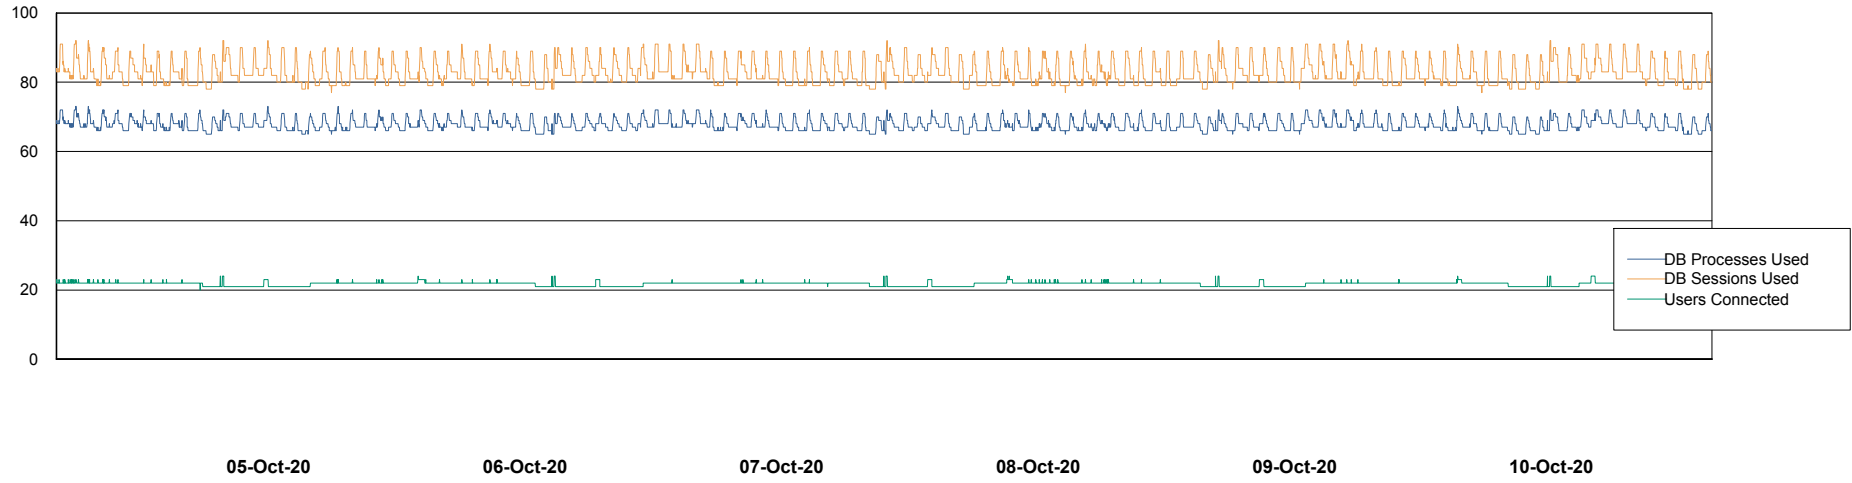

Database Performance RSS_DB_Primary (2020)