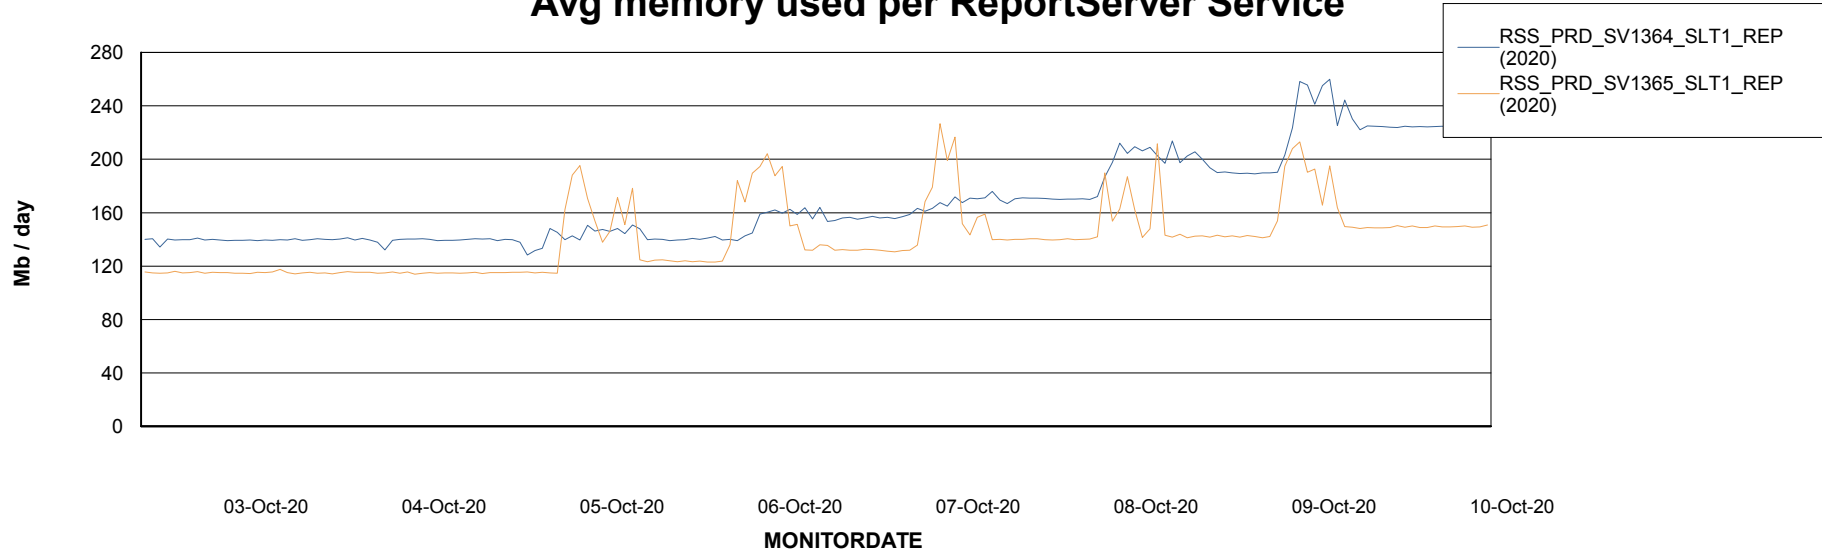

ABSSolute Application ReportServer Services

Avg memory used per ReportServer Service