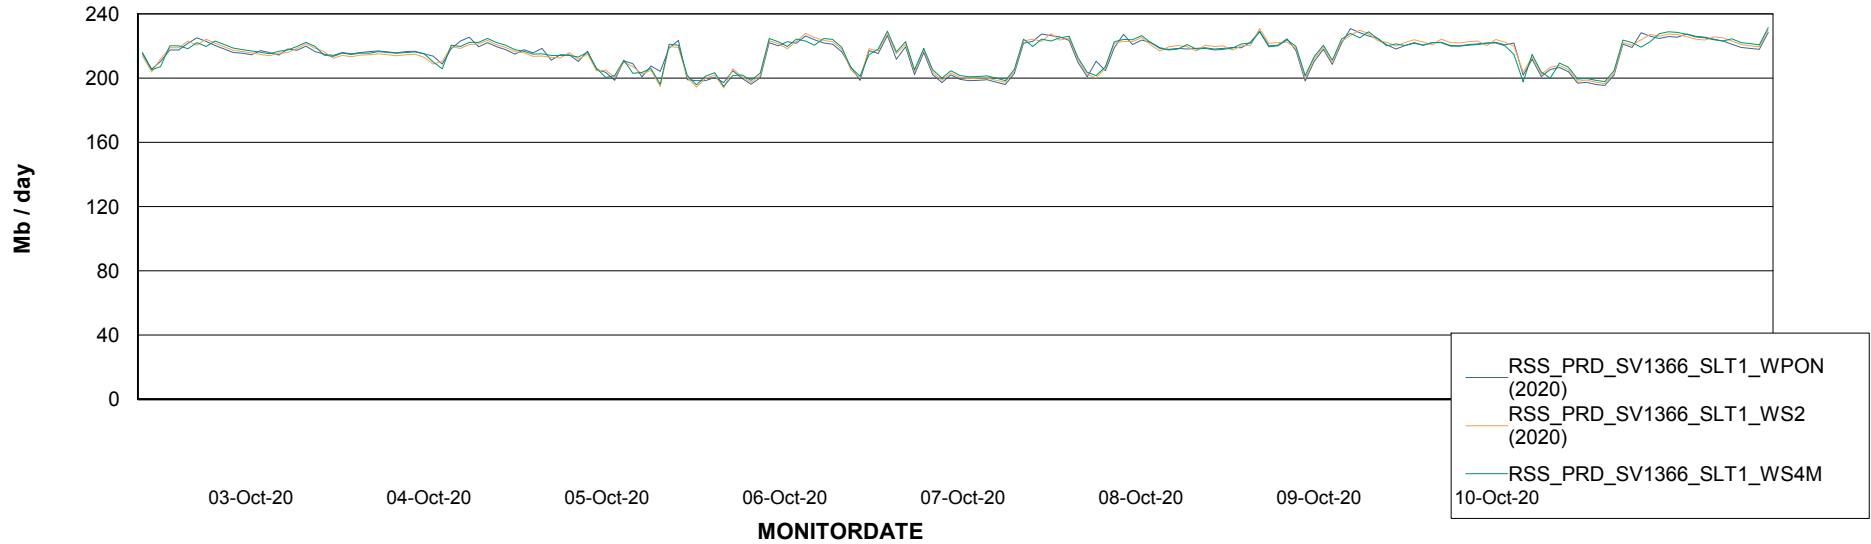

ABSSolute Web Component Services

Avg memory used per ABS Web component