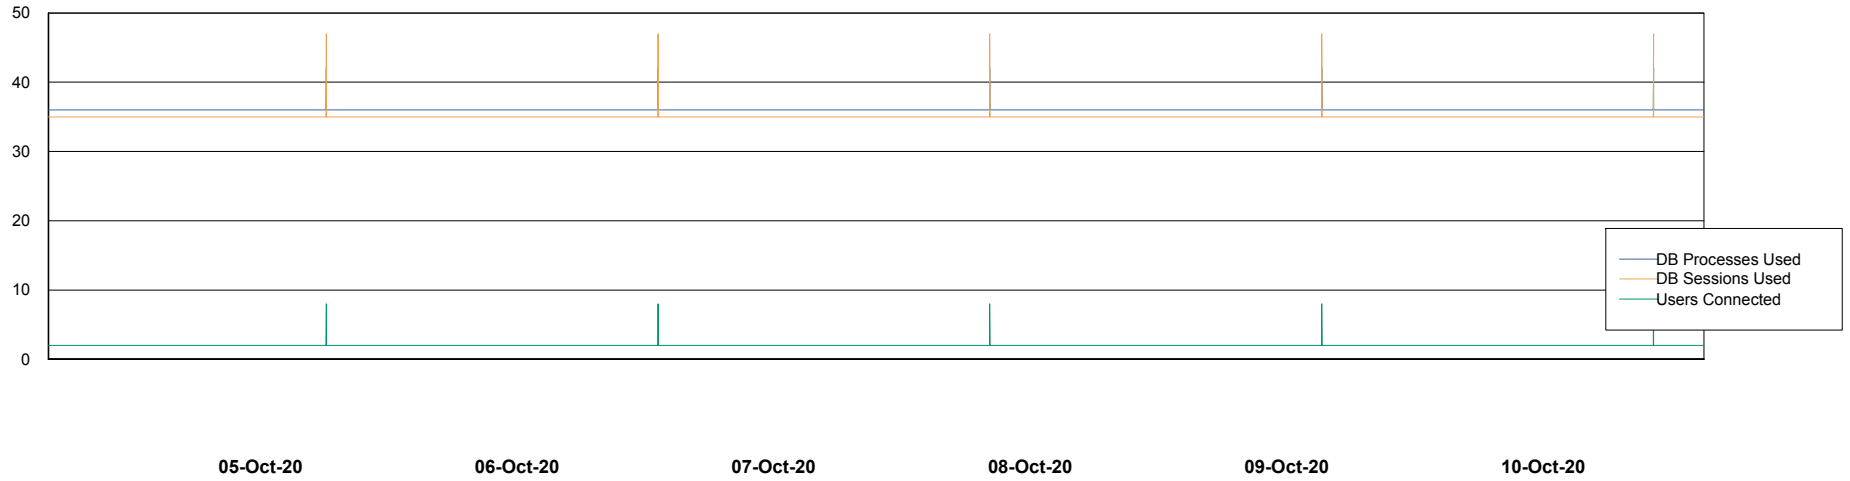

Database Performance RSS_DB_Standby (2020)