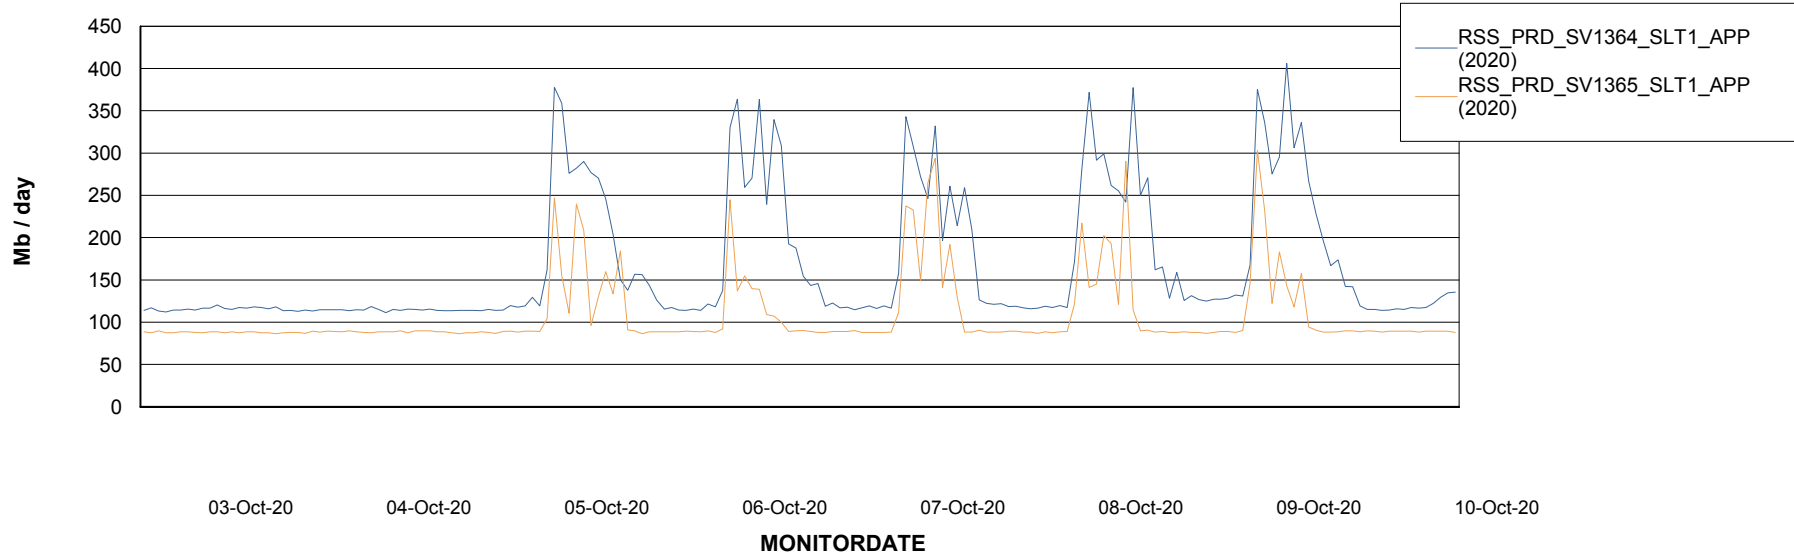

ABSSolute Application Server Services

Avg memory used per ABS Server Service