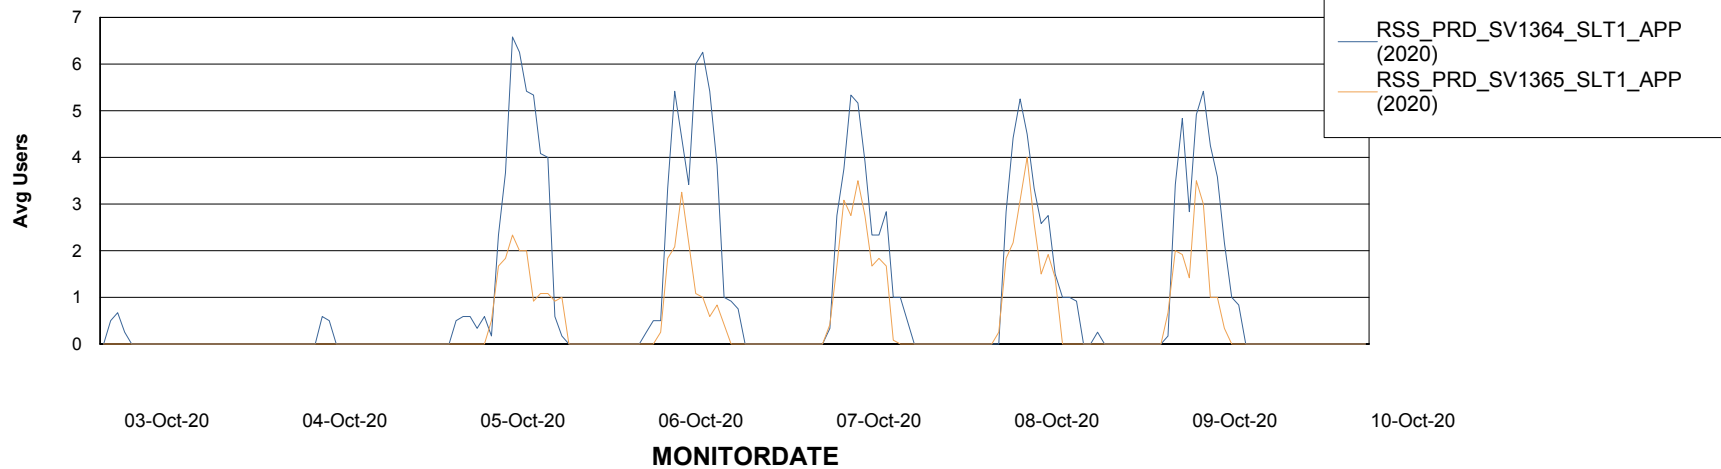

Avg users per day per ABS server