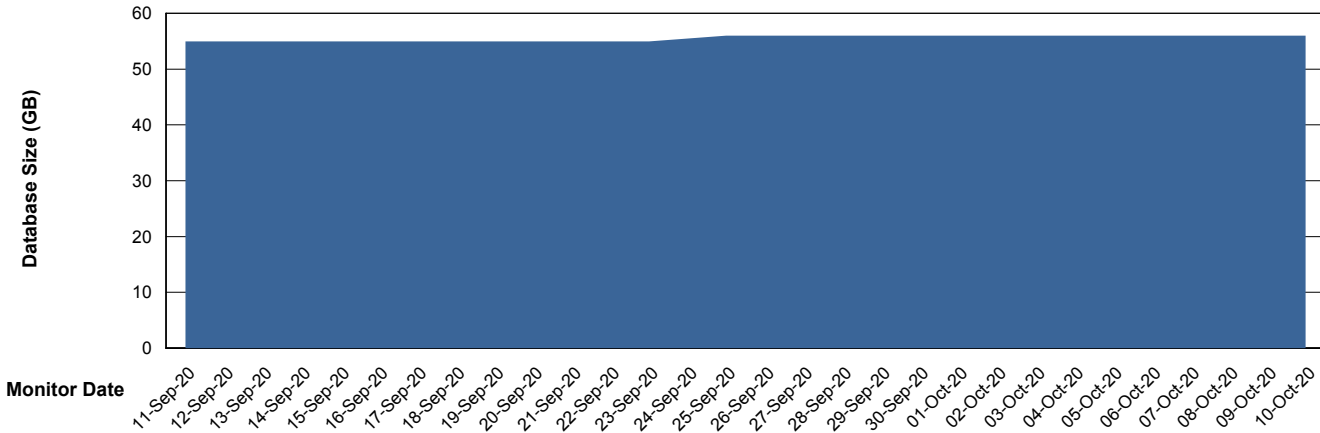

DATABASE SIZE RSS_DB_Primary (2020)

Database growth over last month