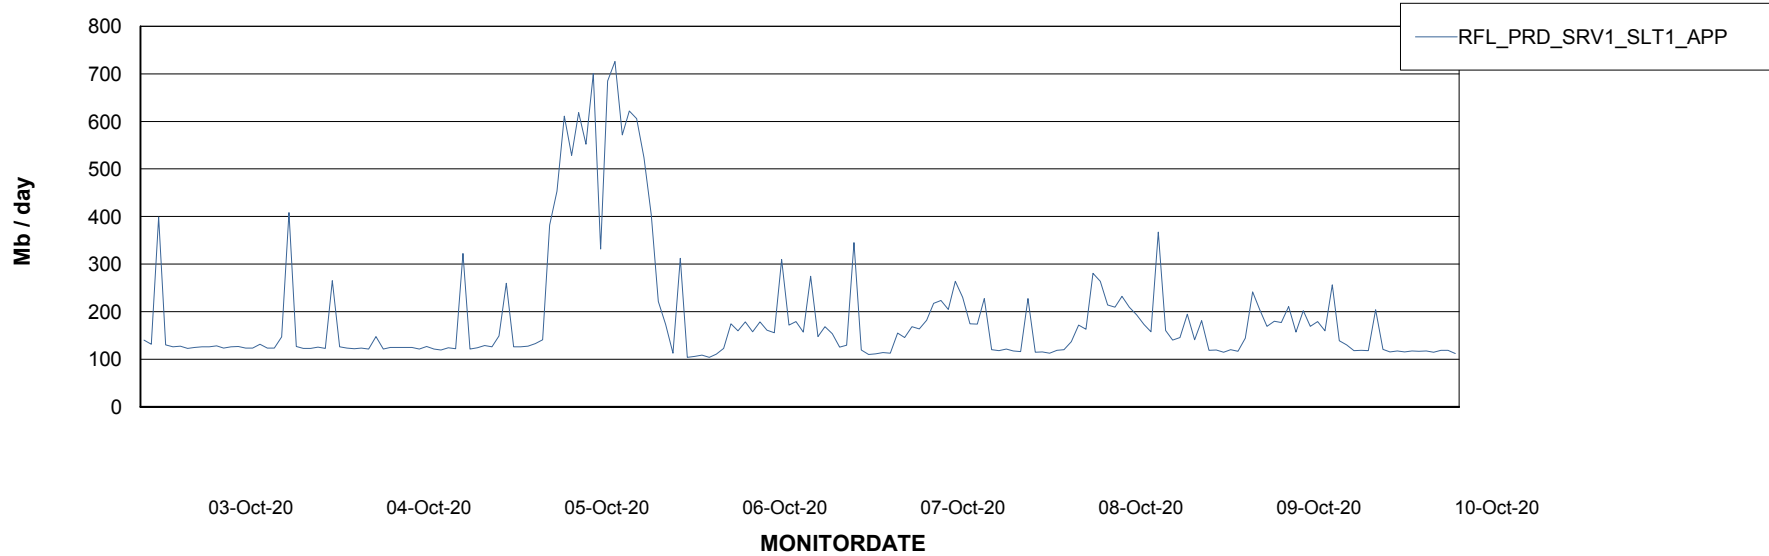

DB Processes Max 500

Weekly SLA Customer Report

Customer RFL_Production
 Database ID 36

DATABASE SIZE RFLDB_Production

Database growth over last month

Database Tablespace RFLDB_Production

Date	Tablespace Name	Filesize (Gb)	Usedsize (Gb)	Percentage free
10-Oct-20	ABSDATA	72	55	24
	INDX	186	127	32
09-Oct-20	ABSDATA	72	55	24
	INDX	186	127	32
08-Oct-20	ABSDATA	72	55	24
	INDX	186	127	32
07-Oct-20	ABSDATA	72	55	24
	INDX	186	127	32
06-Oct-20	ABSDATA	72	55	24
	INDX	186	127	32
05-Oct-20	ABSDATA	72	55	24
	INDX	186	127	32
04-Oct-20	ABSDATA	72	55	24
	INDX	186	127	32

Weekly SLA Customer Report

Customer RFL_Production
Database ID 36

ABSSolute Application Server Services

Avg memory used per ABS Server Service

Avg users per day per ABS server

Weekly SLA Customer Report

Customer RFL_Production
Database ID 36