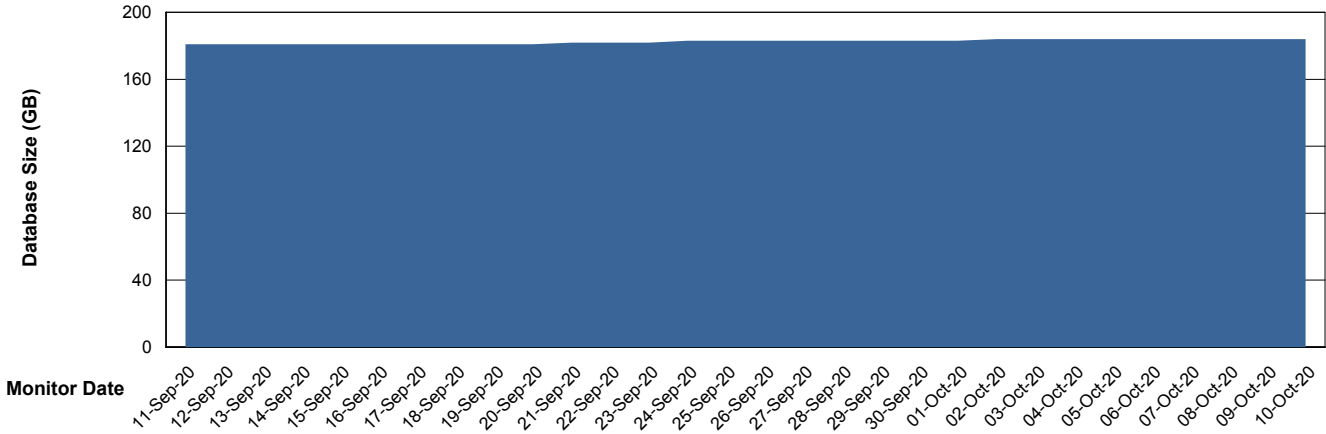

DB Processes Max 500

Weekly SLA Customer Report

Customer RFL_Production
 Database ID 36

DATABASE SIZE RFLDB_Production

Database growth over last month

Database Tablespace RFLDB_Production

Date	Tablespace Name	Filesize (Gb)	Usedsize (Gb)	Percentage free
10-Oct-20	ABSDATA	72	55	24
	INDX	186	127	32
09-Oct-20	ABSDATA	72	55	24
	INDX	186	127	32
08-Oct-20	ABSDATA	72	55	24
	INDX	186	127	32
07-Oct-20	ABSDATA	72	55	24
	INDX	186	127	32
06-Oct-20	ABSDATA	72	55	24
	INDX	186	127	32
05-Oct-20	ABSDATA	72	55	24
	INDX	186	127	32
04-Oct-20	ABSDATA	72	55	24
	INDX	186	127	32

Weekly SLA Customer Report

Customer RFL_Production
Database ID 36

ABSSolute Application Server Services

Avg memory used per ABS Server Service

Avg users per day per ABS server

Weekly SLA Customer Report

Customer RFL_Production
Database ID 36