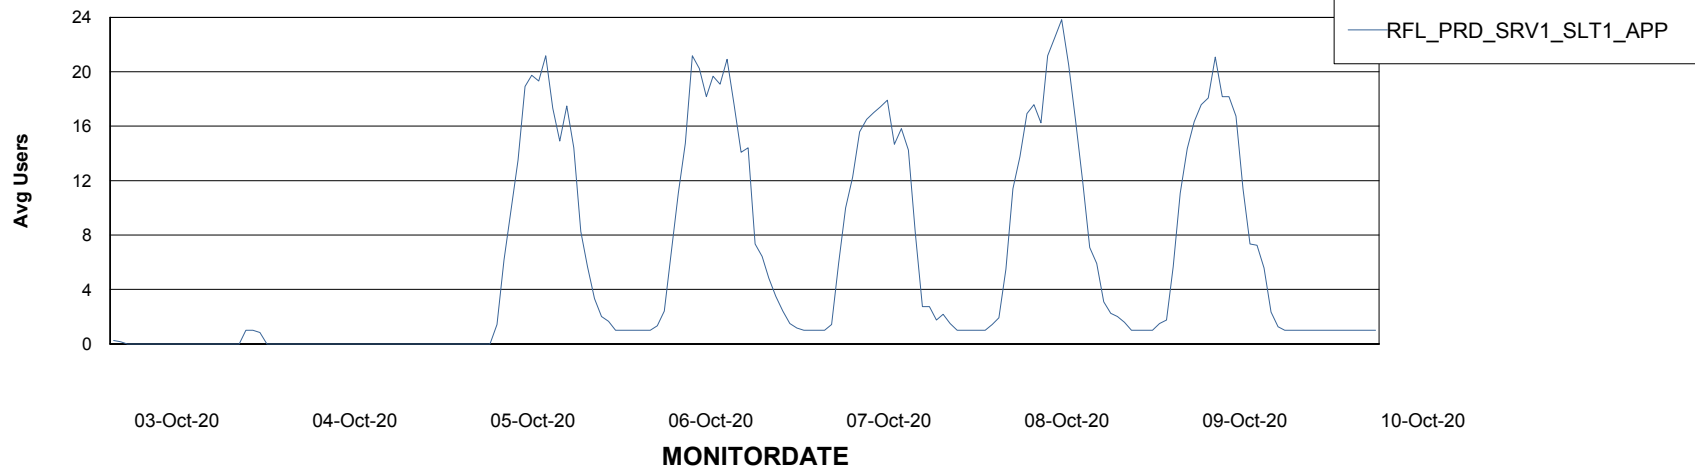

Weekly SLA Customer Report

Customer RFL_Production
Database ID 36

ABSSolute Application Server Services

Avg memory used per ABS Server Service

Avg users per day per ABS server

Weekly SLA Customer Report

Customer RFL_Production
Database ID 36