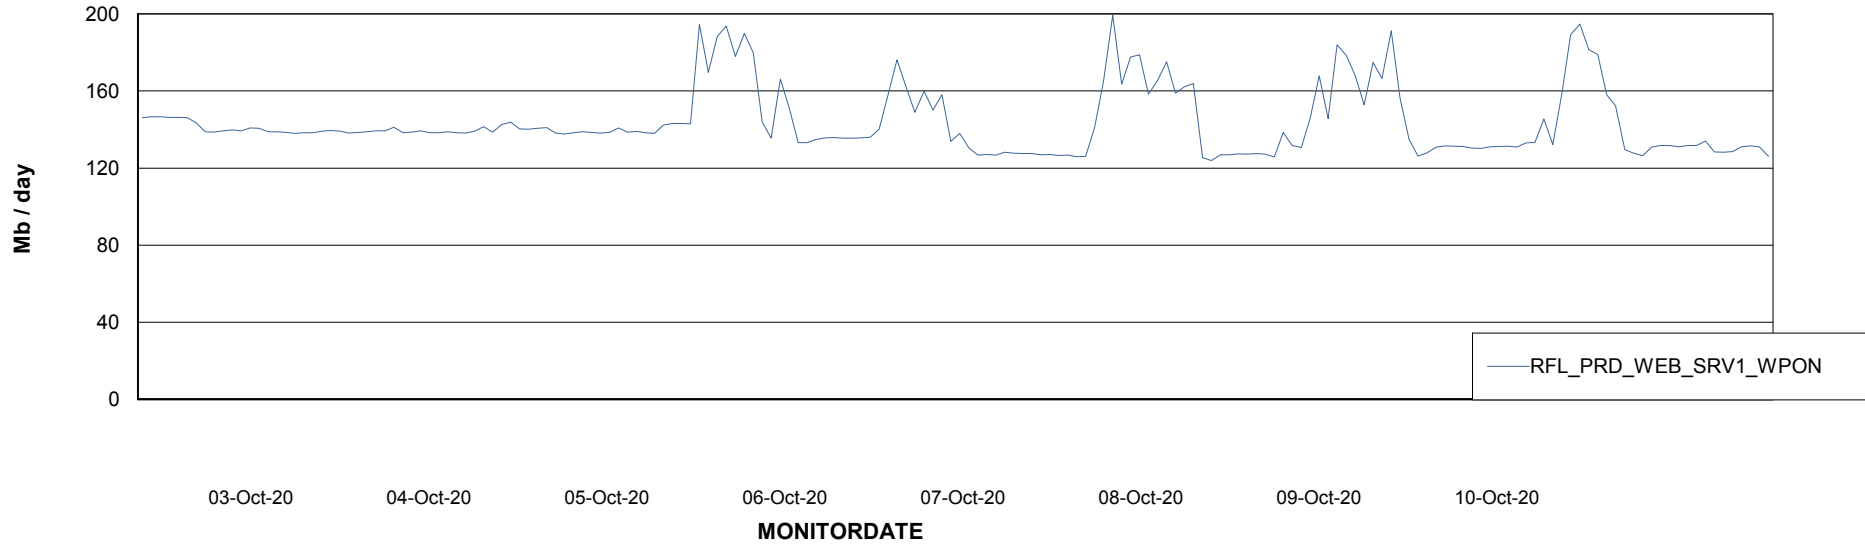

ABSSolute Application ReportServer Services

Avg memory used per ReportServer Service

Weekly SLA Customer Report

Customer RFL_Production
Database ID 36

ABSSolute Web Component Services

Avg memory used per ABS Web component