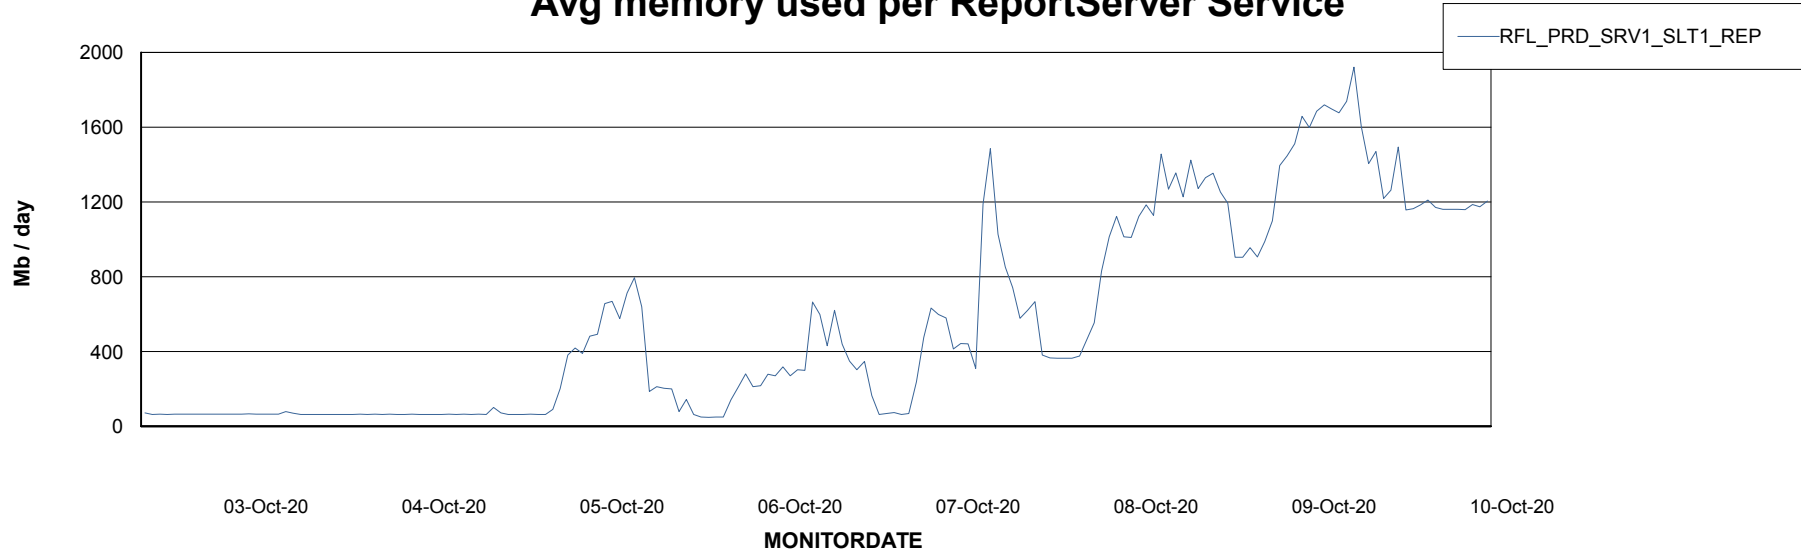

ABSSolute Application ReportServer Services

Avg memory used per ReportServer Service