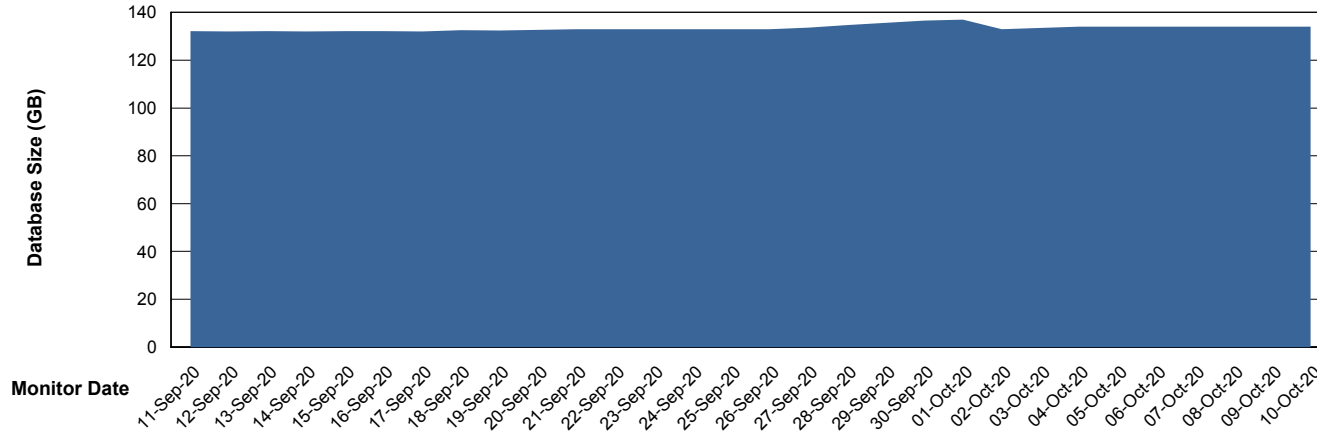

Customer NIX_Production
Database ID 51

Database Performance NIXDB_Standby

Weekly SLA Customer Report

Customer NIX_Production
Database ID 51

DATABASE SIZE NIXDB_BI

Database growth over last month

DATABASE SIZE NIXDB_Production

Database growth over last month

Weekly SLA Customer Report

Customer NIX_Production
 Database ID 51

Database Tablespace NIXDB_BI

Date	Tablespace Name	Filesize (Gb)	Usedsize (Gb)	Percentage free
10-Oct-20	ABSDATA	84	57	32
	INDX	89	74	17
09-Oct-20	ABSDATA	84	57	32
	INDX	89	74	17
08-Oct-20	ABSDATA	84	57	32
	INDX	89	74	17
07-Oct-20	ABSDATA	84	57	32
	INDX	89	74	17
06-Oct-20	ABSDATA	84	57	32
	INDX	89	74	17
05-Oct-20	ABSDATA	84	57	32
	INDX	89	74	17
04-Oct-20	ABSDATA	84	57	32
	INDX	89	74	17