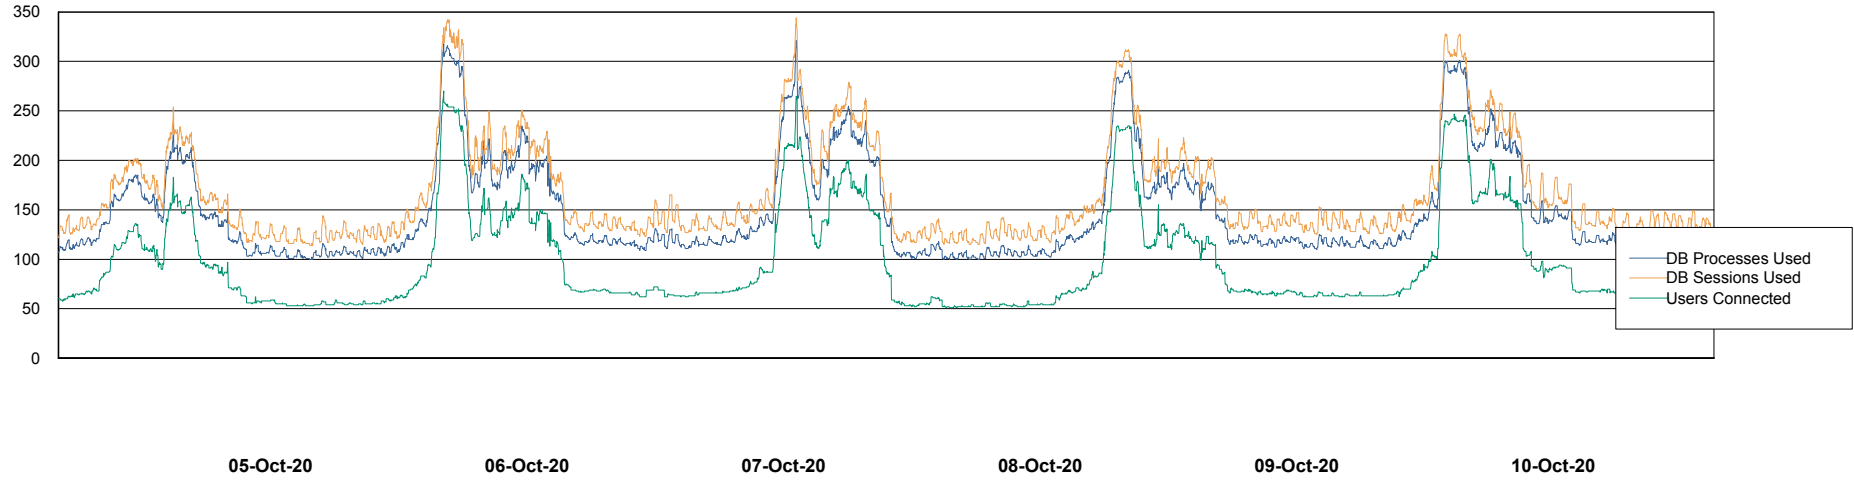

Weekly SLA Customer Report

Customer NIX_Production
Database ID 51

Database Performance NIXDB_BI

Weekly SLA Customer Report

Customer NIX_Production
Database ID 51

Database Performance NIXDB_Production

Weekly SLA Customer Report