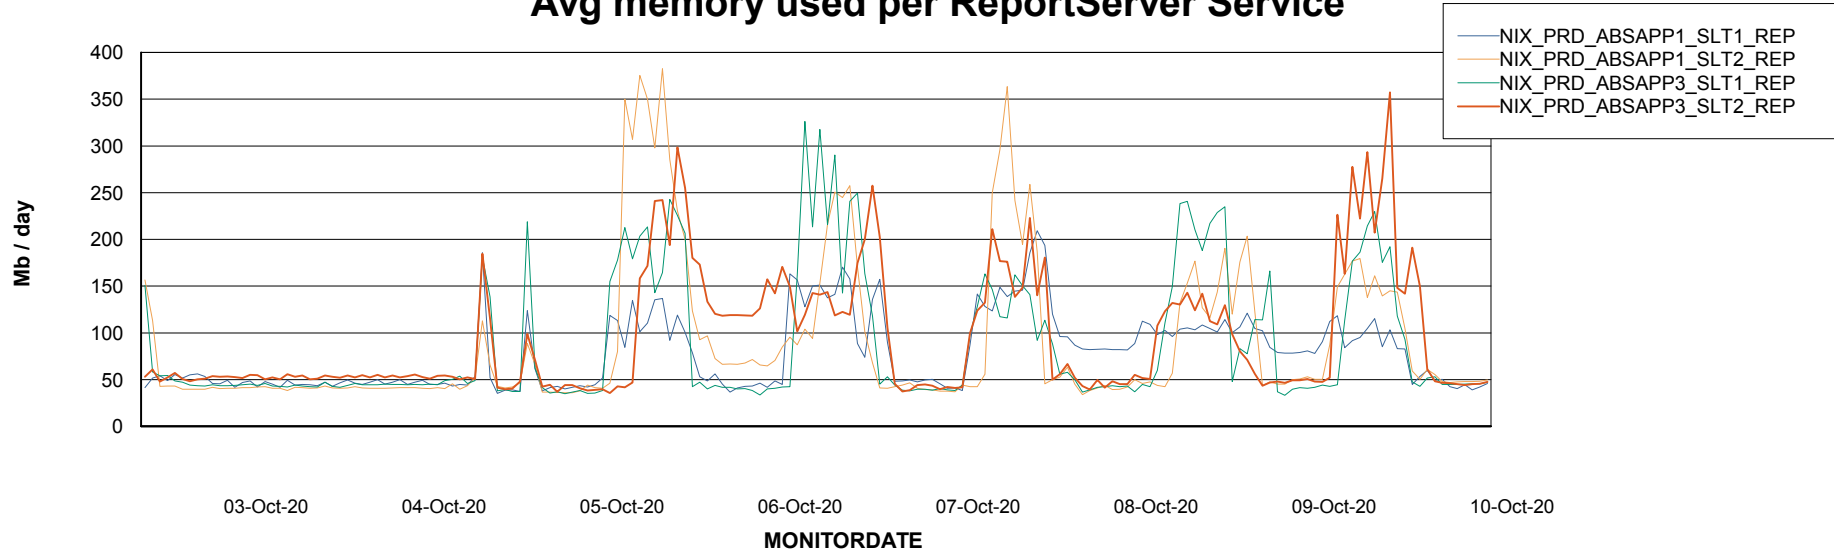

Avg users per day per ABS server

Weekly SLA Customer Report

Customer NIX_Production
Database ID 51

ABSSolute Application ReportServer Services

Avg memory used per ReportServer Service

Weekly SLA Customer Report