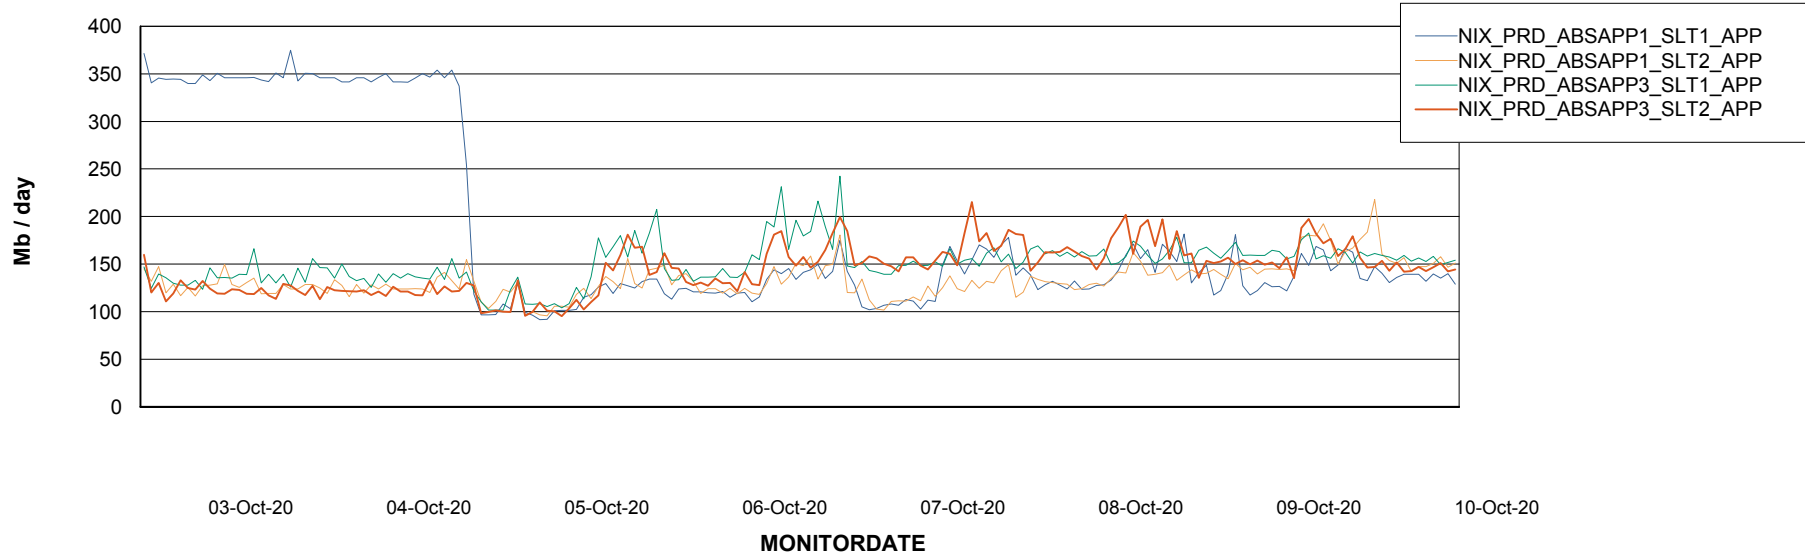

Standby Database Health NIX_Production

Recovery lag for last 7 days

Weekly SLA Customer Report

Customer NIX_Production
Database ID 51

ABSSolute Application Server Services

Avg memory used per ABS Server Service