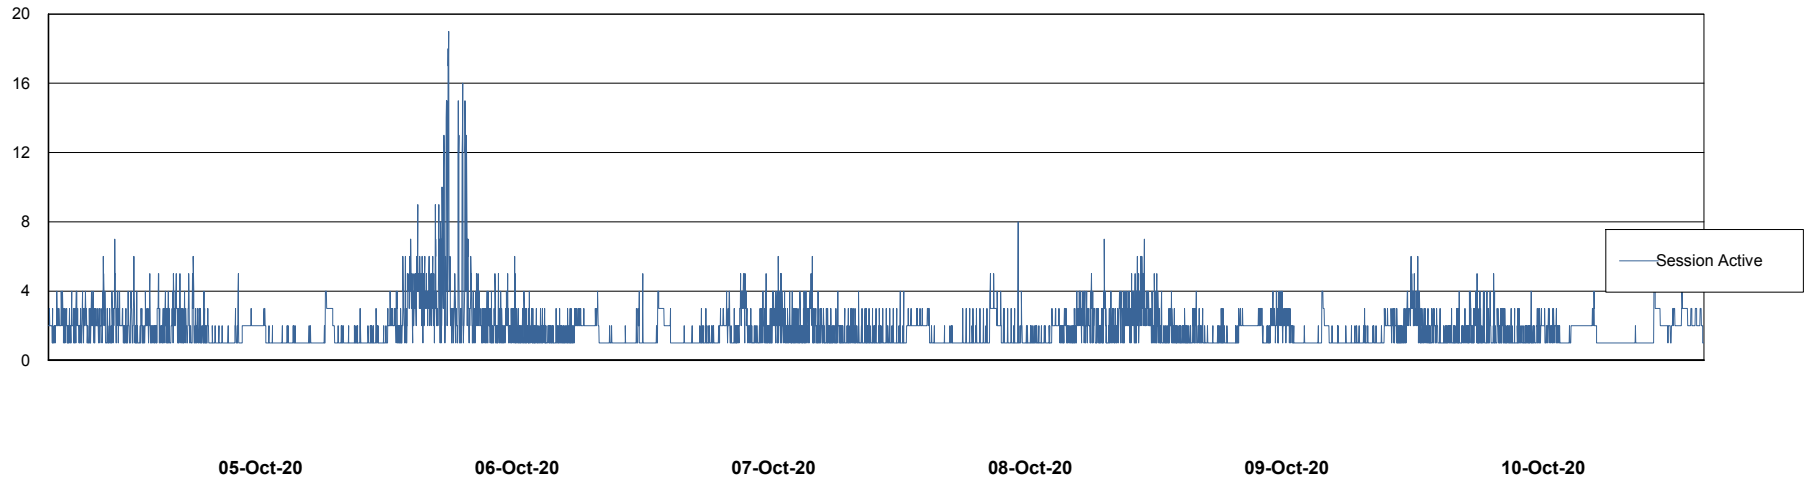

Weekly SLA Customer Report

Customer NIX_Production
Database ID 51

Database Performance NIXDB_BI

Weekly SLA Customer Report

Customer NIX_Production
Database ID 51

Database Performance NIXDB_Production

Weekly SLA Customer Report