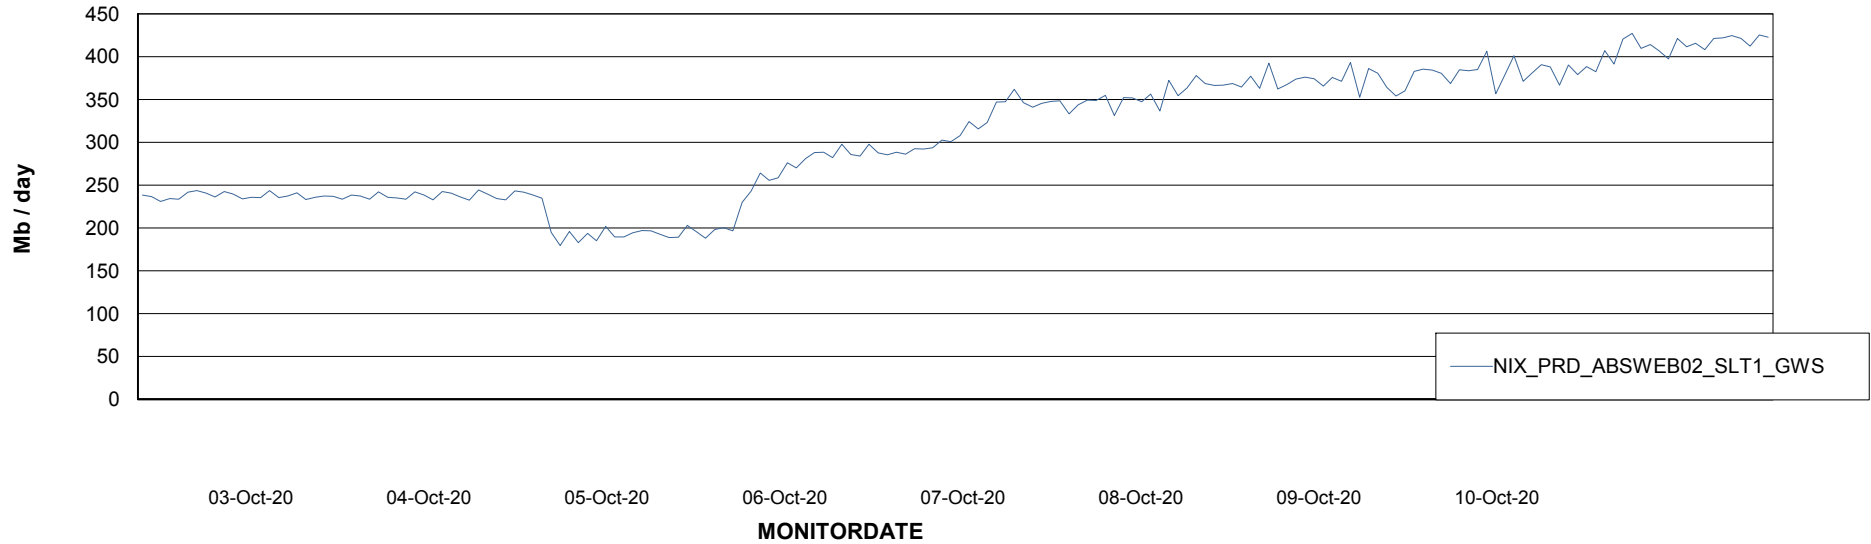

ABSSolute Web Component Services

Avg memory used per ABS Web component