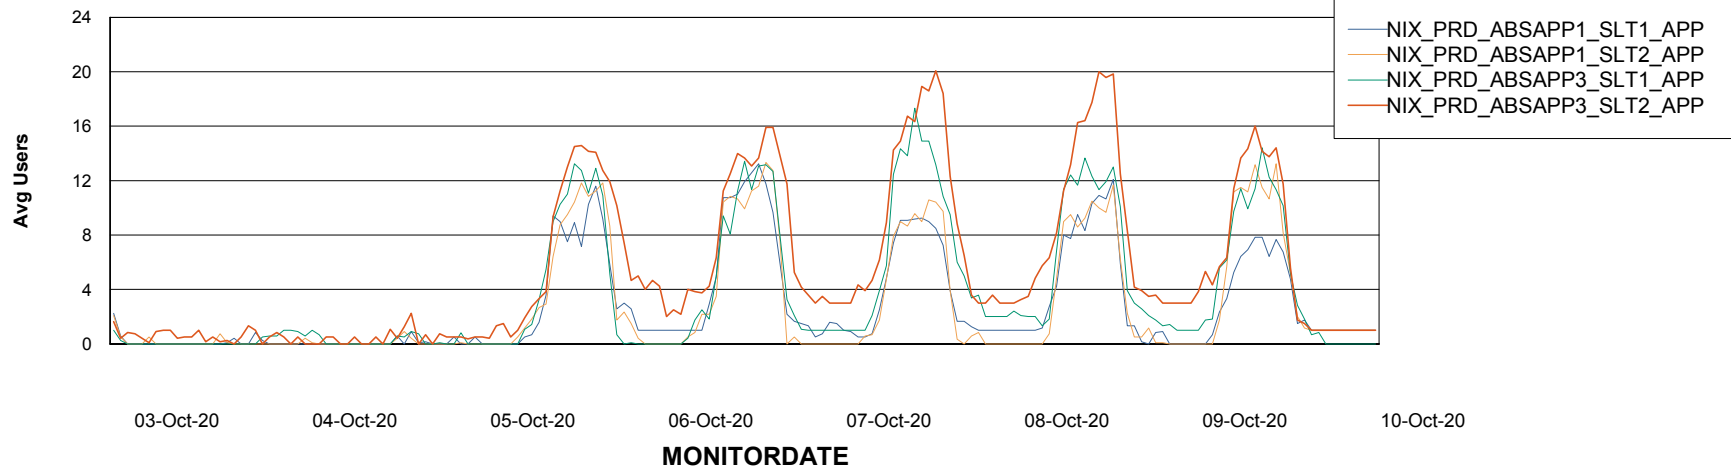

Avg users per day per ABS server