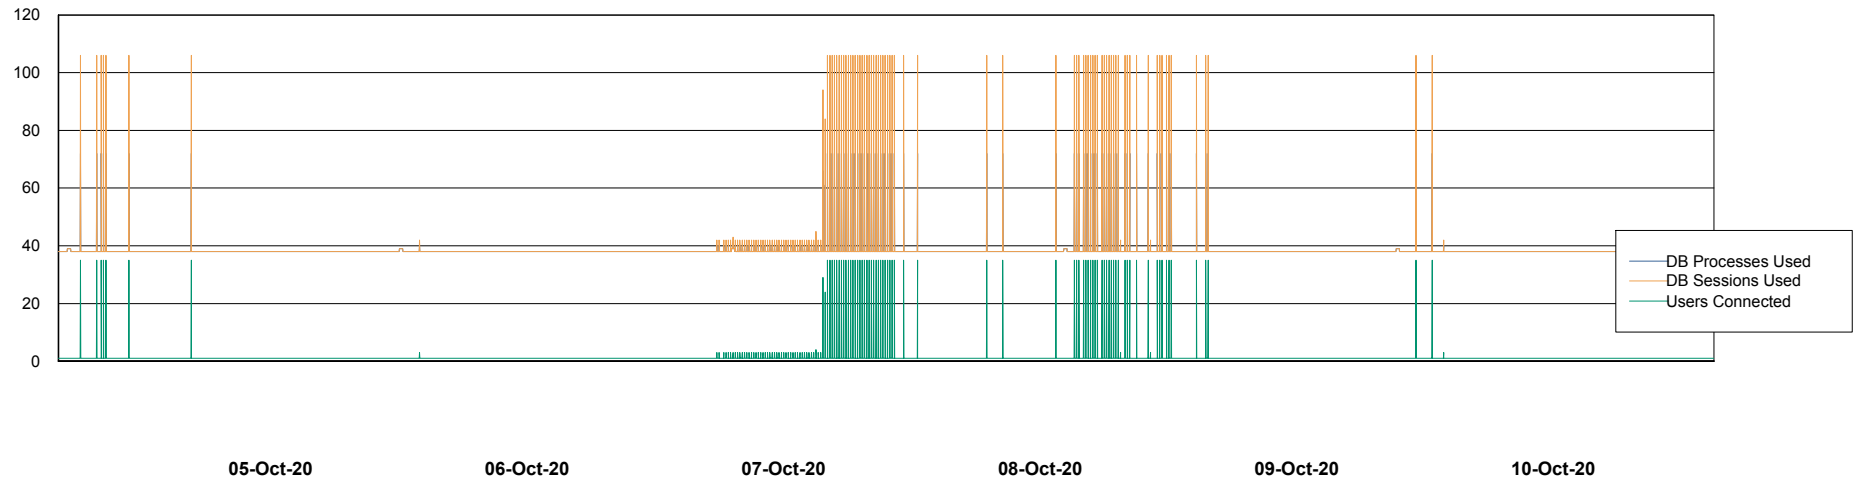

Database Performance NIXDB_Standby