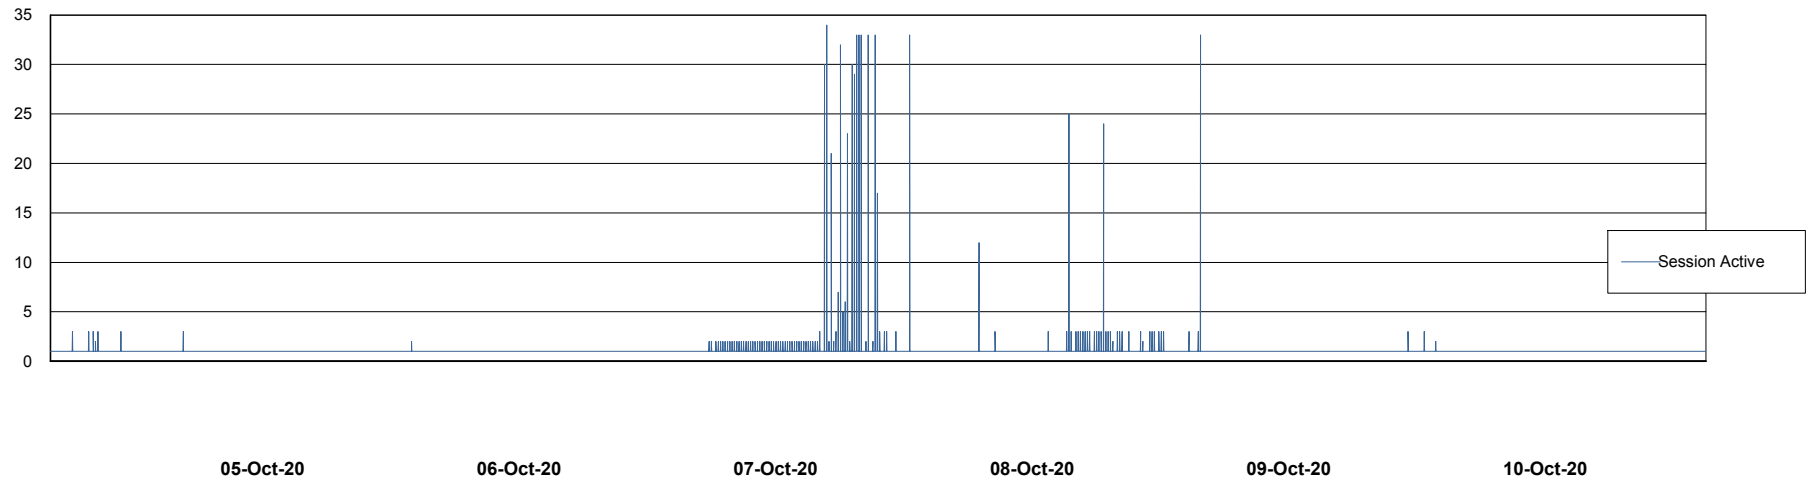

Database Performance NIXDB_Standby