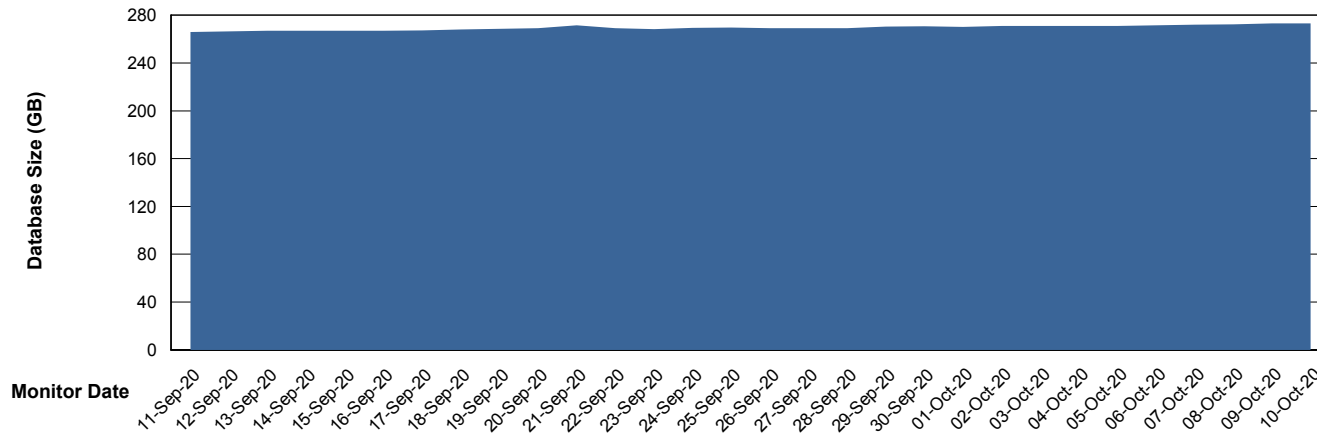

Customer NIX_Production
Database ID 51

Database Performance NIXDB_Standby

Weekly SLA Customer Report

Customer NIX_Production
Database ID 51

DATABASE SIZE NIXDB_BI

Database growth over last month

DATABASE SIZE NIXDB_Production

Database growth over last month

Weekly SLA Customer Report

Customer NIX_Production
 Database ID 51

Database Tablespace NIXDB_BI

Date	Tablespace Name	Filesize (Gb)	Usedsize (Gb)	Percentage free
10-Oct-20	ABSDATA	84	57	32
	INDX	89	74	17
09-Oct-20	ABSDATA	84	57	32
	INDX	89	74	17
08-Oct-20	ABSDATA	84	57	32
	INDX	89	74	17
07-Oct-20	ABSDATA	84	57	32
	INDX	89	74	17
06-Oct-20	ABSDATA	84	57	32
	INDX	89	74	17
05-Oct-20	ABSDATA	84	57	32
	INDX	89	74	17
04-Oct-20	ABSDATA	84	57	32
	INDX	89	74	17