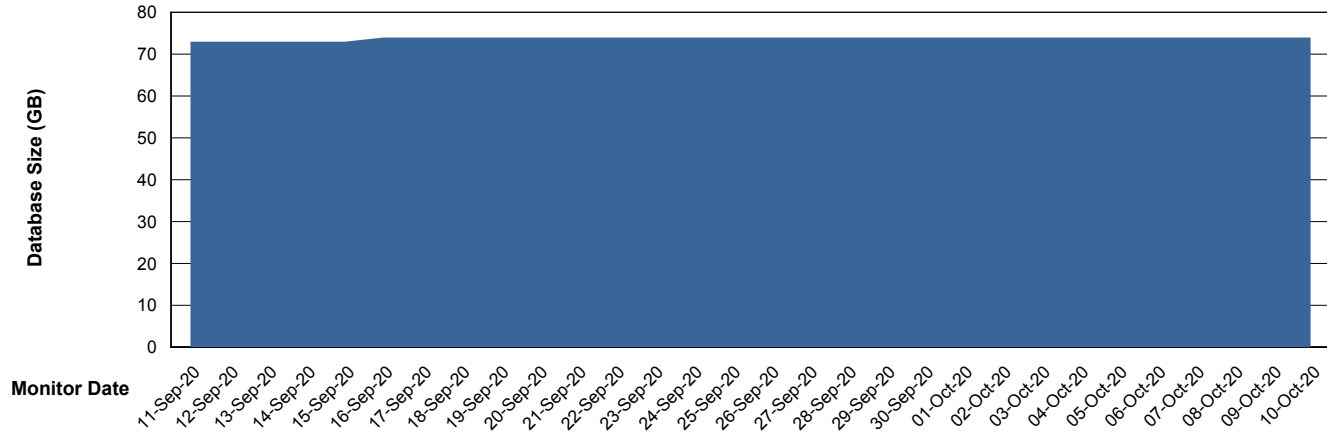

Weekly SLA Customer Report

Customer EUT_Production
Database ID 114

Weekly SLA Customer Report

Customer EUT_Production
Database ID 114

DATABASE SIZE EUT_EUP_PRD_URVINA22T_DB

Database growth over last month

DATABASE SIZE EUT_URM_PRD_URVINA26_DB

Database growth over last month

Weekly SLA Customer Report

Customer EUT_Production
 Database ID 114

Database Tablespace EUT_EUP_PRD_URVINA22T_DB

Date	Tablespace Name	Filesize (Gb)	Usedsize (Gb)	Percentage free
10-Oct-20	ABSDATA	64	53	17
	INDX	13	9	30
09-Oct-20	ABSDATA	64	53	17
	INDX	13	9	30
08-Oct-20	ABSDATA	64	53	17
	INDX	13	9	30
07-Oct-20	ABSDATA	64	53	17
	INDX	13	9	30
06-Oct-20	ABSDATA	64	53	17
	INDX	13	9	30
05-Oct-20	ABSDATA	64	53	17
	INDX	13	9	30
04-Oct-20	ABSDATA	55	53	3
	INDX	10	9	9