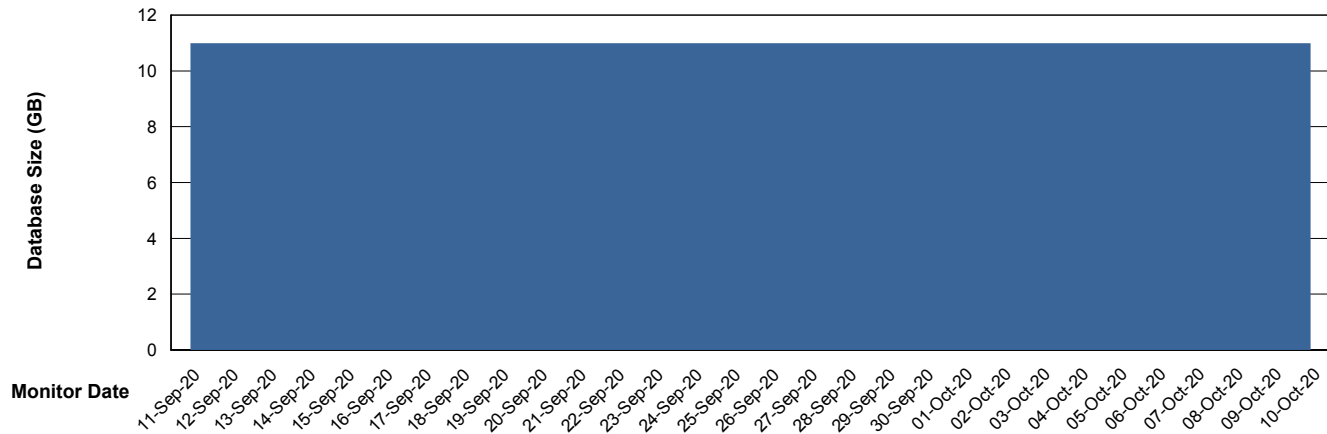

Weekly SLA Customer Report

Customer EUT_Production
Database ID 114

Weekly SLA Customer Report

Customer EUT_Production
Database ID 114

DATABASE SIZE EUT_EUP_PRD_URVINA22T_DB

Database growth over last month

DATABASE SIZE EUT_URM_PRD_URVINA26_DB

Database growth over last month

Weekly SLA Customer Report

Customer EUT_Production
 Database ID 114

Database Tablespace EUT_EUP_PRD_URVINA22T_DB

Date	Tablespace Name	Filesize (Gb)	Usedsize (Gb)	Percentage free
10-Oct-20	ABSDATA	64	53	17
	INDX	13	9	30
09-Oct-20	ABSDATA	64	53	17
	INDX	13	9	30
08-Oct-20	ABSDATA	64	53	17
	INDX	13	9	30
07-Oct-20	ABSDATA	64	53	17
	INDX	13	9	30
06-Oct-20	ABSDATA	64	53	17
	INDX	13	9	30
05-Oct-20	ABSDATA	64	53	17
	INDX	13	9	30
04-Oct-20	ABSDATA	55	53	3
	INDX	10	9	9