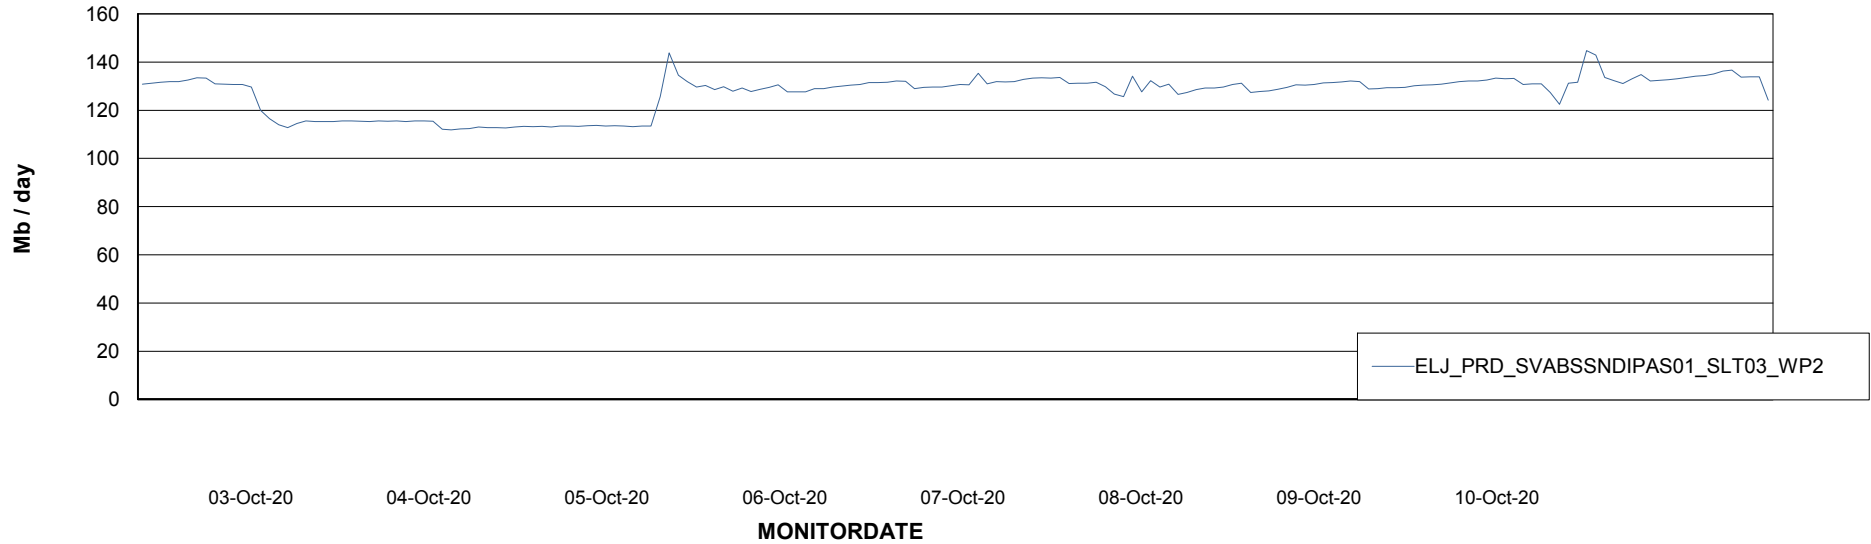

ABSSolute Web Component Services

Avg memory used per ABS Web component