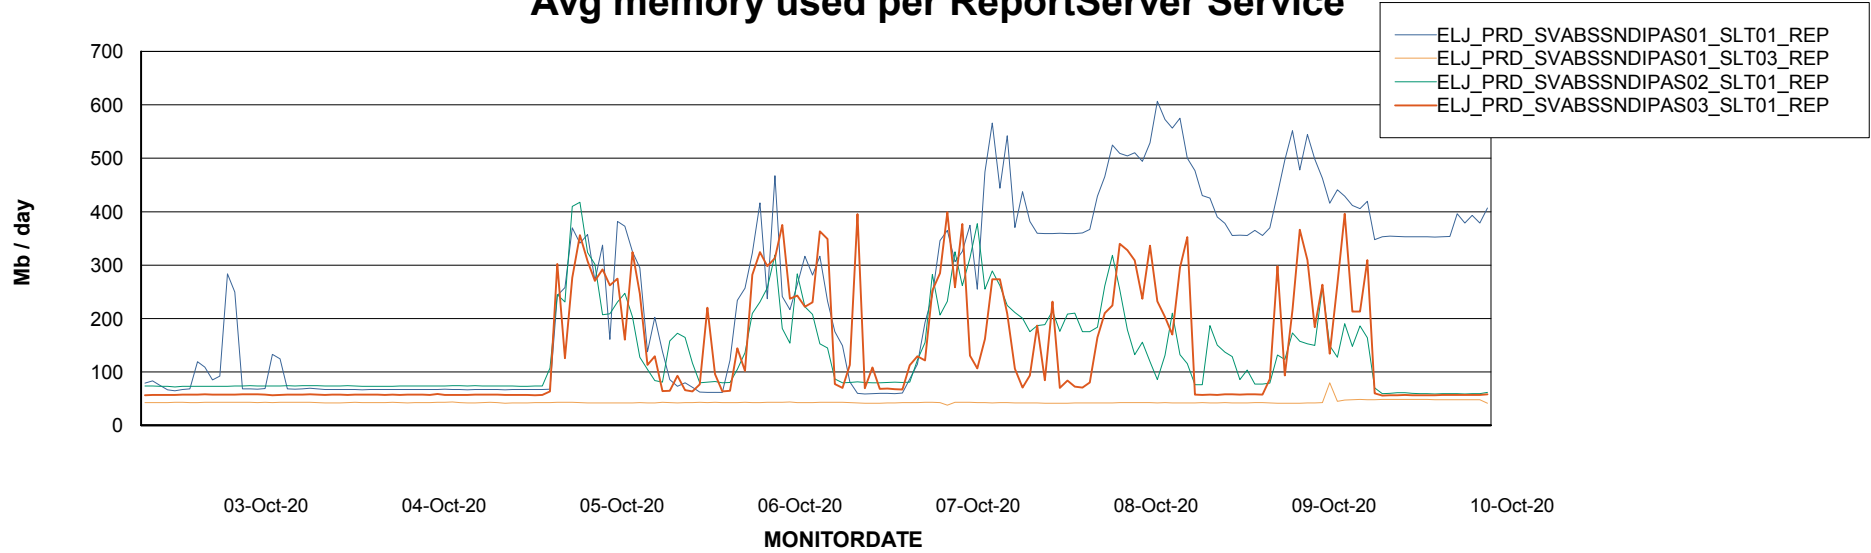

ABSSolute Application ReportServer Services

Avg memory used per ReportServer Service