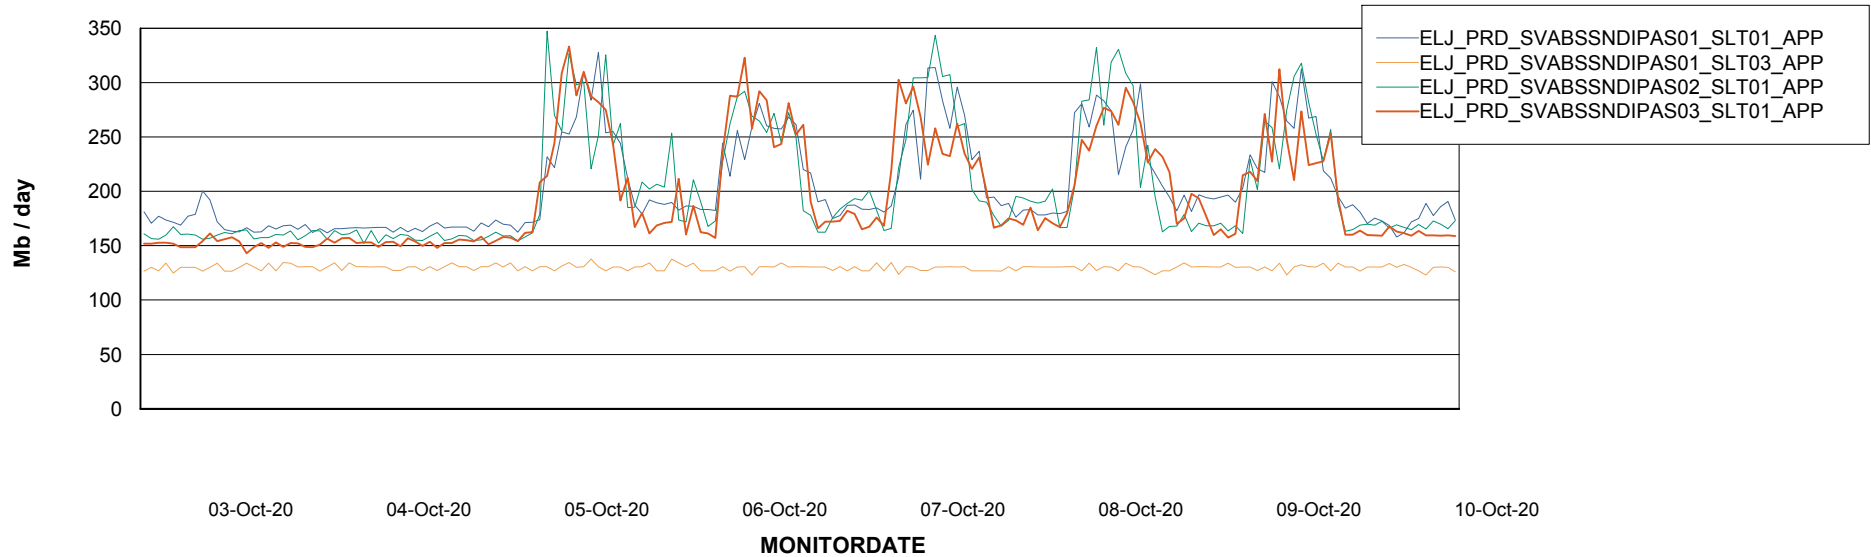

ABSSolute Application Server Services

Avg memory used per ABS Server Service