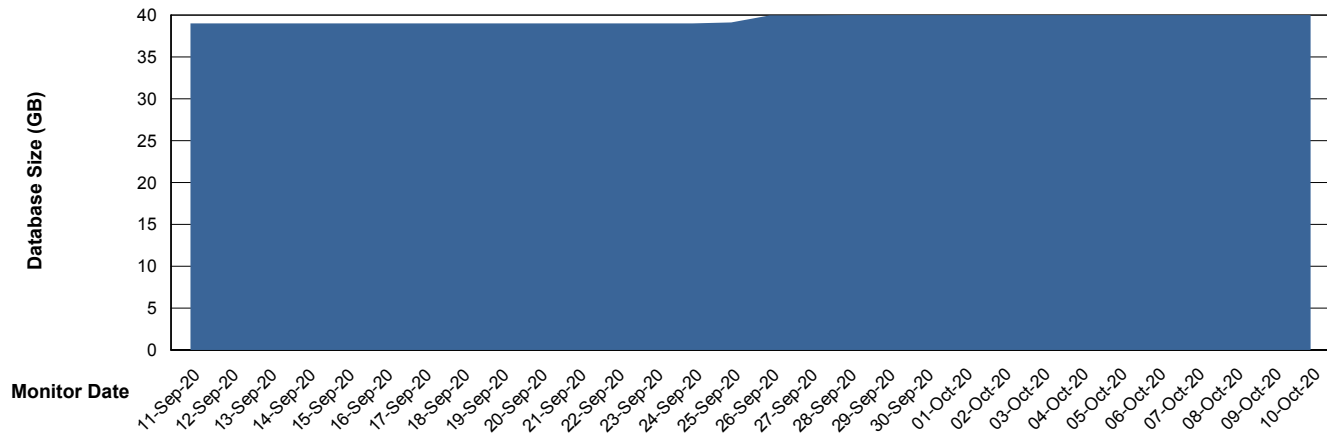

DATABASE SIZE ELJDB_Production

Database growth over last month