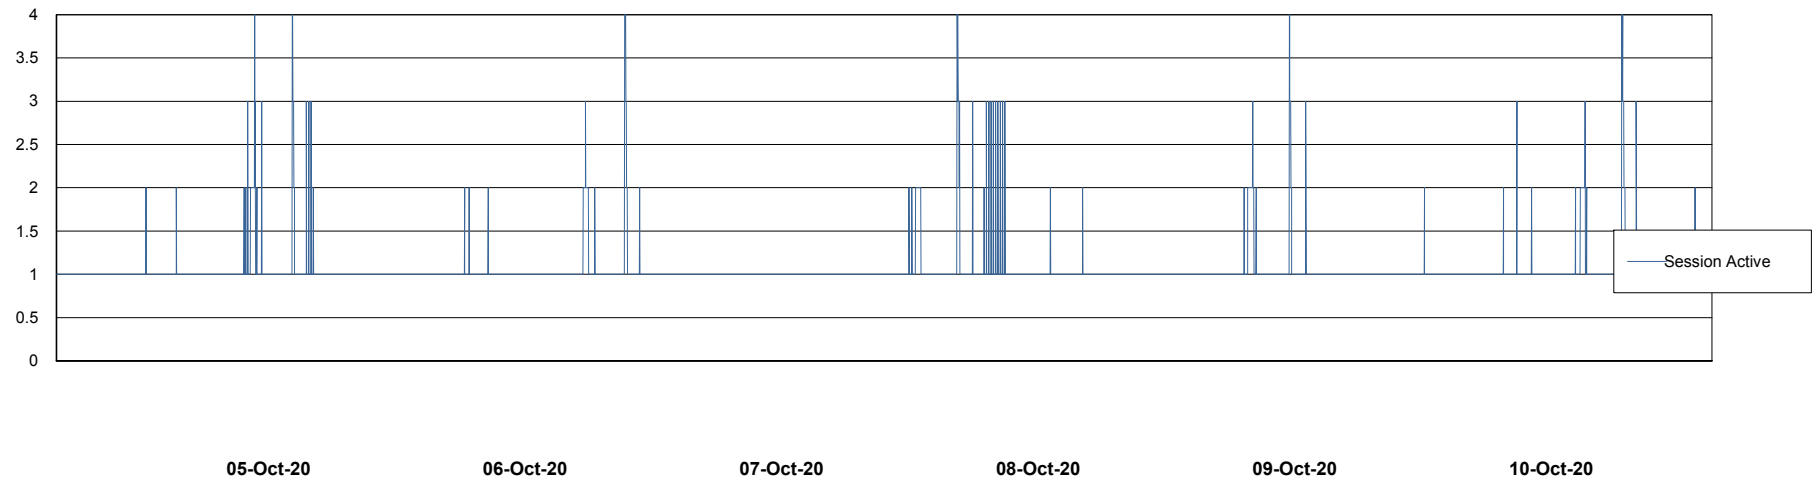

Database Performance ELJDB_PRD_BI