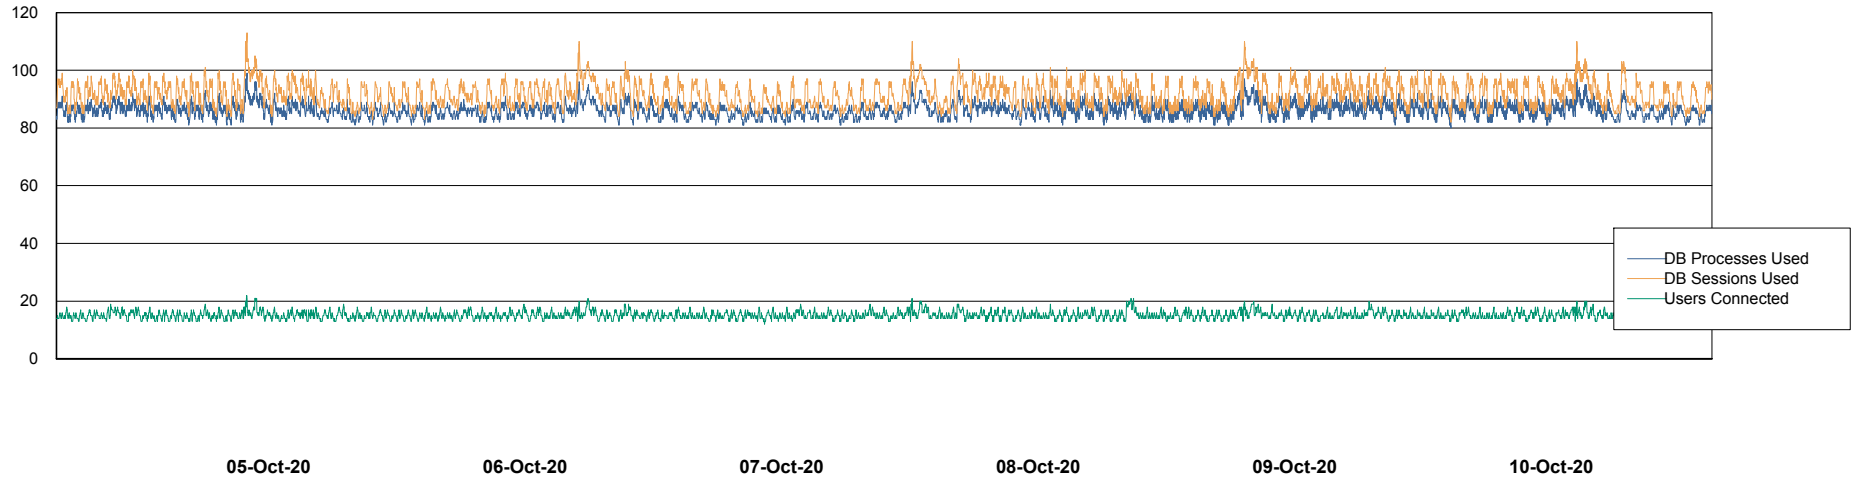

Database Performance ELJDB_PRD_BI