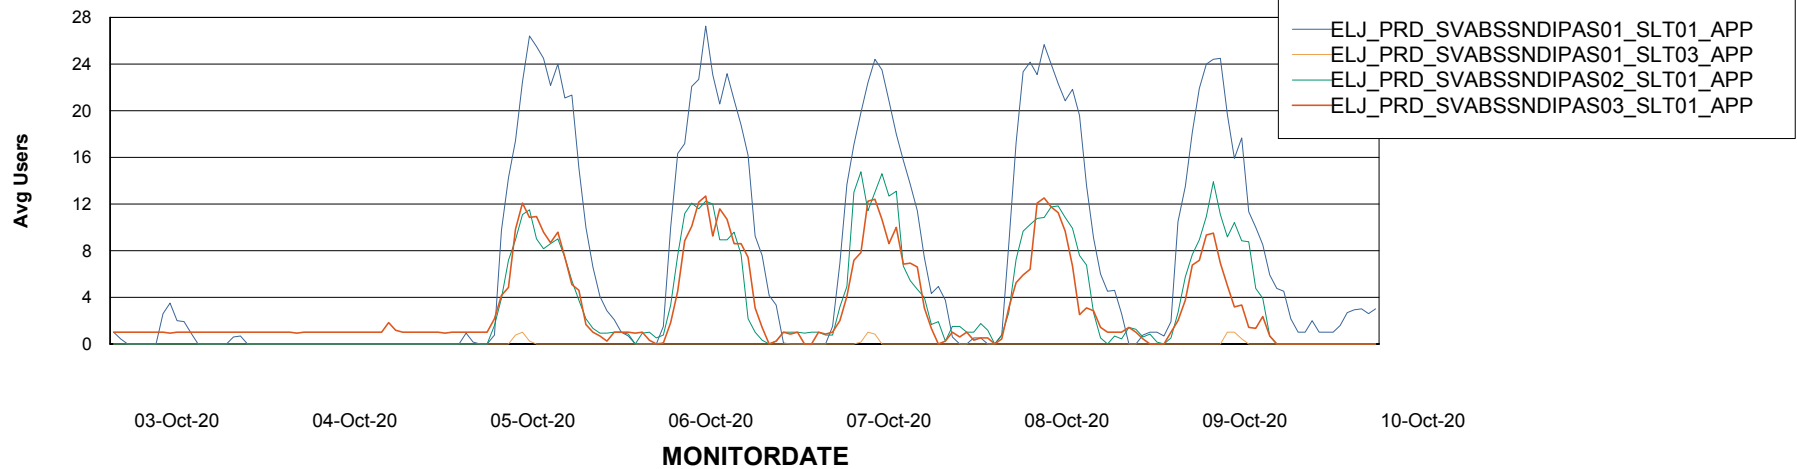

Avg users per day per ABS server