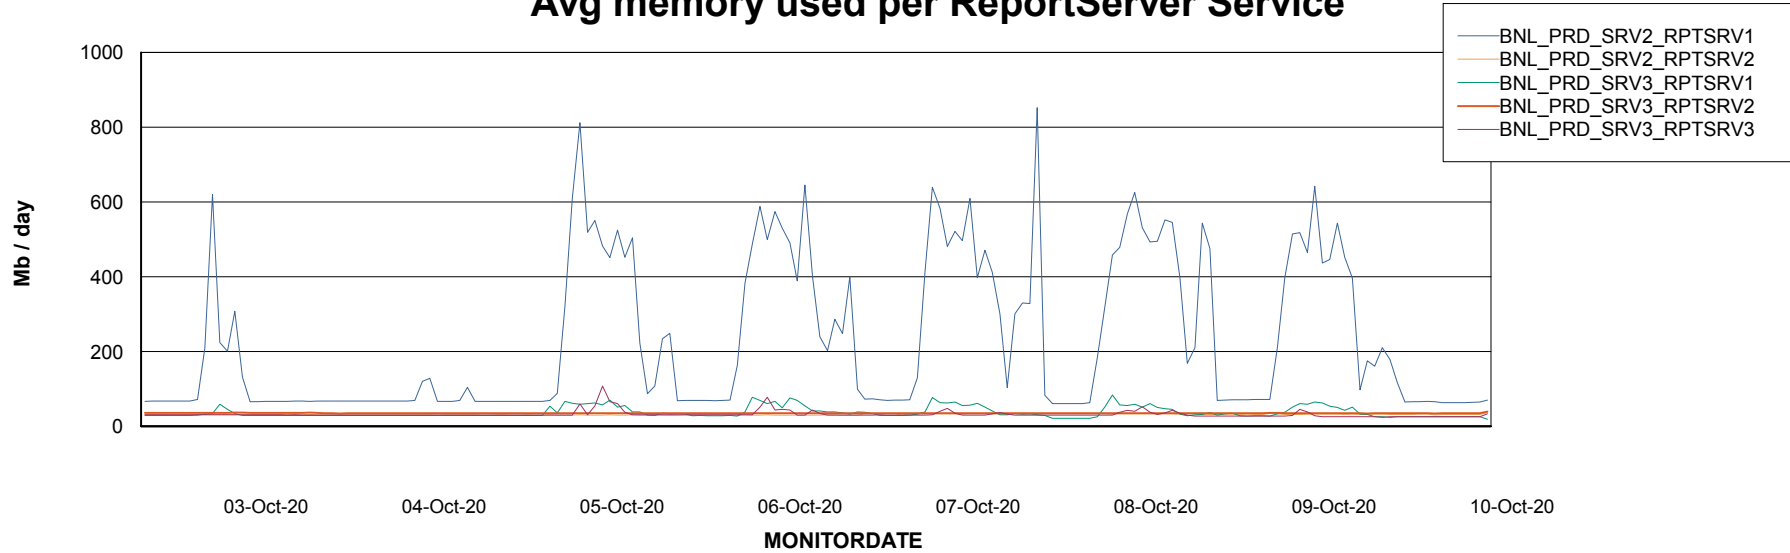

Avg users per day per ABS server

Weekly SLA Customer Report

Customer BNL_Production
Database ID 83

ABSSolute Web Component Services

Avg memory used per ReportServer Service

Disaster per ABS component