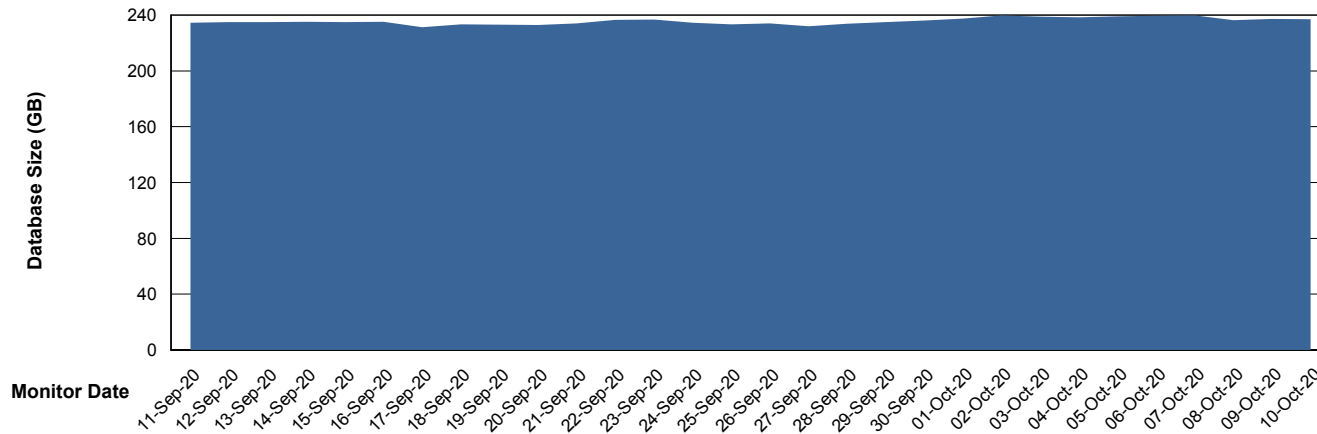

Weekly SLA Customer Report

Customer BNL_Production
Database ID 83

Database Performance BNLDB_Production

Weekly SLA Customer Report

Customer BNL_Production
Database ID 83

DATABASE SIZE BNLDB_FUT_FutureLive

Database growth over last month

DATABASE SIZE BNLDB_Production

Database growth over last month

Weekly SLA Customer Report

Customer BNL_Production
Database ID 83

Database Tablespace BNLDB_FUT_FutureLive

Date	Tablespace Name	Filesize (Gb)	Usedsize (Gb)	Percentage free
10-Oct-20	ABSDATA	116	63	46
	INDX	172	81	53
09-Oct-20	ABSDATA	116	63	46
	INDX	172	81	53
08-Oct-20	ABSDATA	116	63	46
	INDX	172	81	53
07-Oct-20	ABSDATA	116	63	46
	INDX	172	81	53
06-Oct-20	ABSDATA	116	63	46
	INDX	172	81	53
05-Oct-20	ABSDATA	116	63	46
	INDX	172	81	53
04-Oct-20	ABSDATA	116	63	46
	INDX	172	81	53