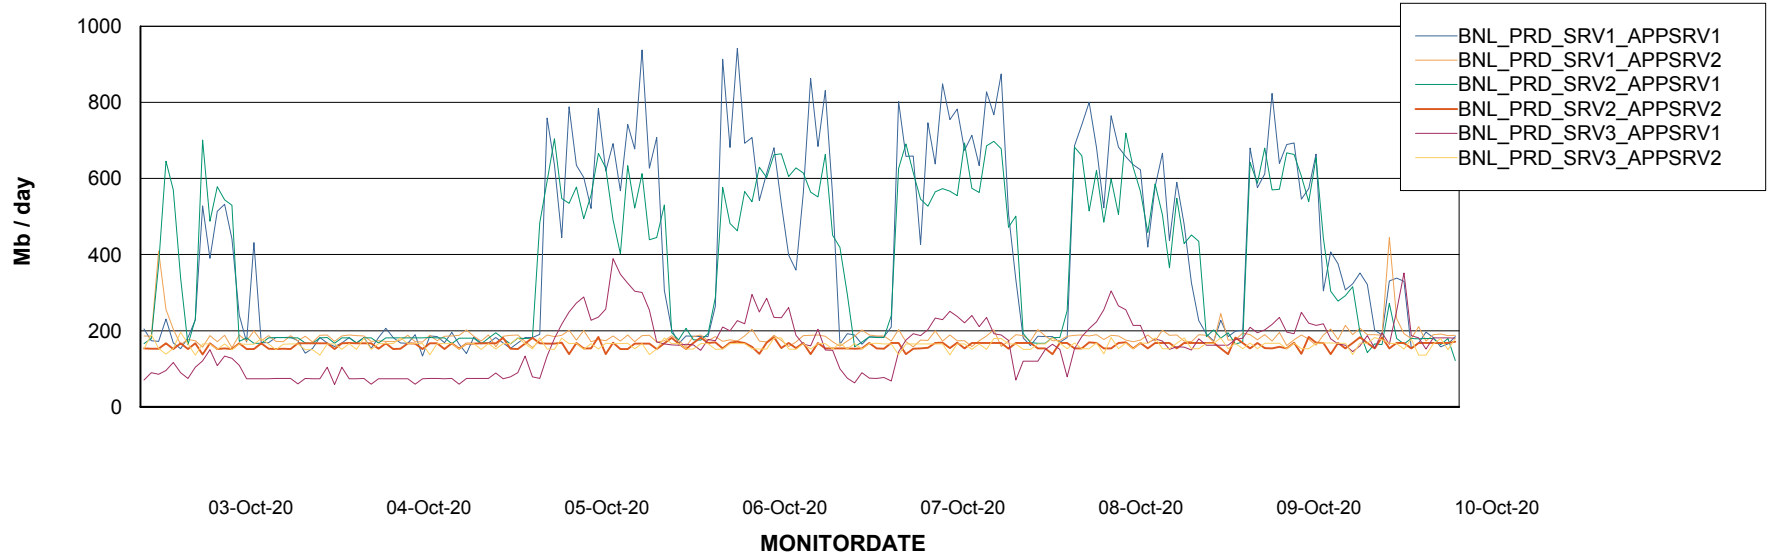

Weekly SLA Customer Report

Customer BNL_Production
 Database ID 83

Database Tablespace BNLDB_Production

Date	Tablespace Name	Filesize (Gb)	Usedsize (Gb)	Percentage free
10-Oct-20	ABSDATA	122	68	44
	INDX	340	136	60
09-Oct-20	ABSDATA	122	68	44
	INDX	340	136	60
08-Oct-20	ABSDATA	122	68	44
	INDX	340	136	60
07-Oct-20	ABSDATA	122	68	44
	INDX	340	136	60
06-Oct-20	ABSDATA	122	68	44
	INDX	340	136	60
05-Oct-20	ABSDATA	122	68	44
	INDX	340	136	60
04-Oct-20	ABSDATA	122	68	44
	INDX	340	136	60

Standby Database Health BNL_Production

Recovery lag for last 7 days

Weekly SLA Customer Report

Customer BNL_Production
Database ID 83

ABSolute Application Server Services

Avg memory used per ABS Server Service