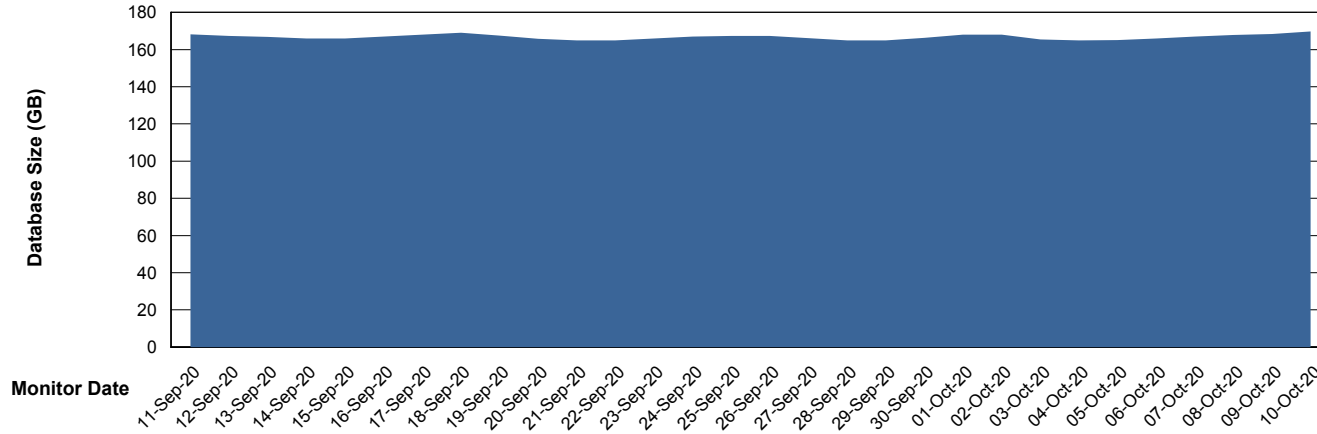

Weekly SLA Customer Report

Customer BNL_Production
Database ID 83

Database Performance BNLDB_FUT_FutureLive

Weekly SLA Customer Report

Customer BNL_Production
Database ID 83

Database Performance BNLDB_FUT_Standby

Weekly SLA Customer Report

Customer BNL_Production
Database ID 83

Database Performance BNLDB_Production

Weekly SLA Customer Report

Customer BNL_Production
Database ID 83

DATABASE SIZE BNLDB_FUT_FutureLive

Database growth over last month

DATABASE SIZE BNLDB_Production

Database growth over last month

Weekly SLA Customer Report

Customer BNL_Production
Database ID 83

Database Tablespace BNLDB_FUT_FutureLive

Date	Tablespace Name	Filesize (Gb)	Usedsize (Gb)	Percentage free
10-Oct-20	ABSDATA	116	63	46
	INDX	172	81	53
09-Oct-20	ABSDATA	116	63	46
	INDX	172	81	53
08-Oct-20	ABSDATA	116	63	46
	INDX	172	81	53
07-Oct-20	ABSDATA	116	63	46
	INDX	172	81	53
06-Oct-20	ABSDATA	116	63	46
	INDX	172	81	53
05-Oct-20	ABSDATA	116	63	46
	INDX	172	81	53
04-Oct-20	ABSDATA	116	63	46
	INDX	172	81	53