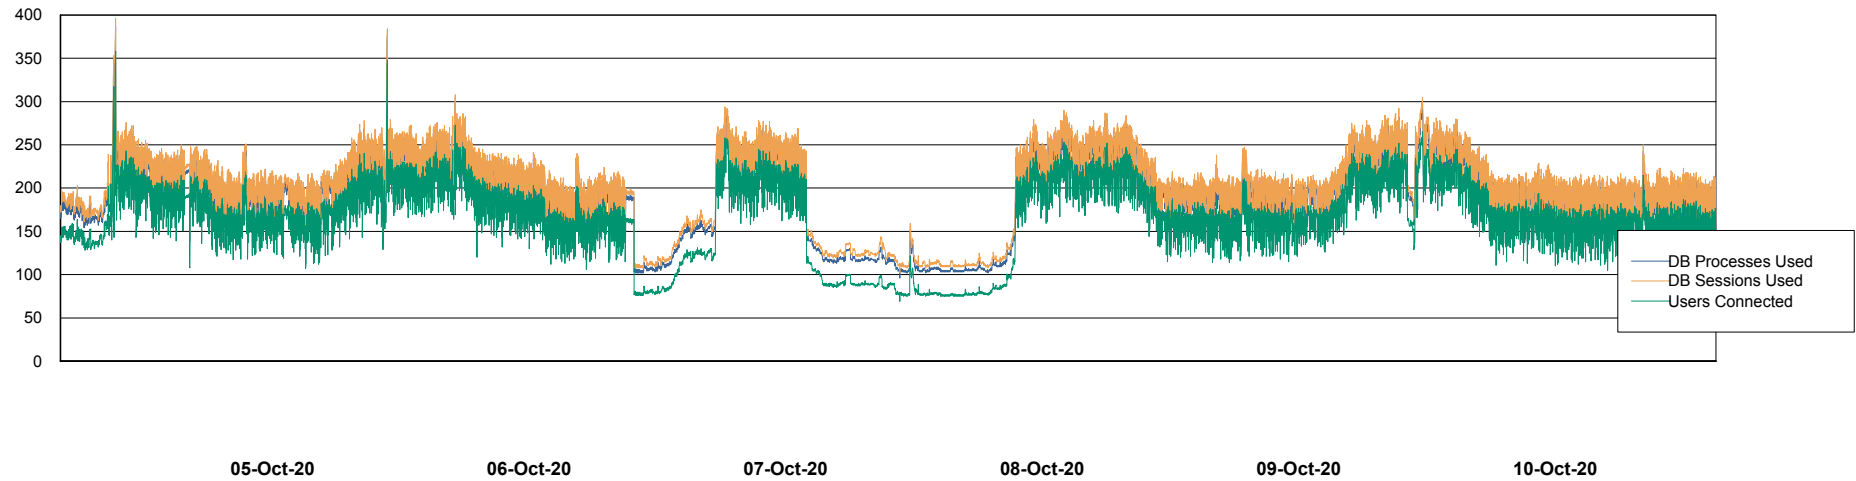

Weekly SLA Customer Report

Customer BNL_Production
Database ID 83

Database Performance BNLDB_FUT_FutureLive

Weekly SLA Customer Report

Customer BNL_Production
Database ID 83

Database Performance BNLDB_FUT_Standby

Weekly SLA Customer Report

Customer BNL_Production
Database ID 83

Database Performance BNLDB_Production

Weekly SLA Customer Report

Customer BNL_Production
Database ID 83

DATABASE SIZE BNLDB_FUT_FutureLive

Database growth over last month