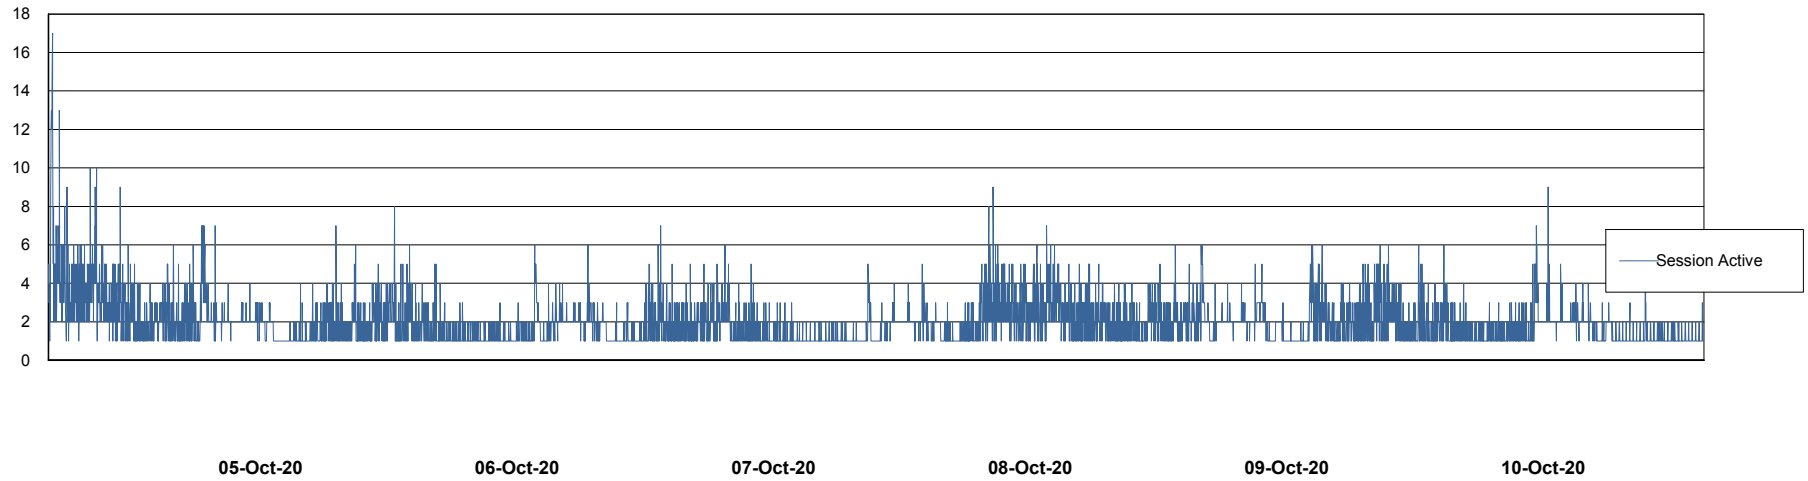

Weekly SLA Customer Report

Customer BGG_Production
Database ID 58

Database Performance BGGDB_BI

Weekly SLA Customer Report

Customer BGG_Production
Database ID 58

Database Performance BGGDB_Production

Weekly SLA Customer Report