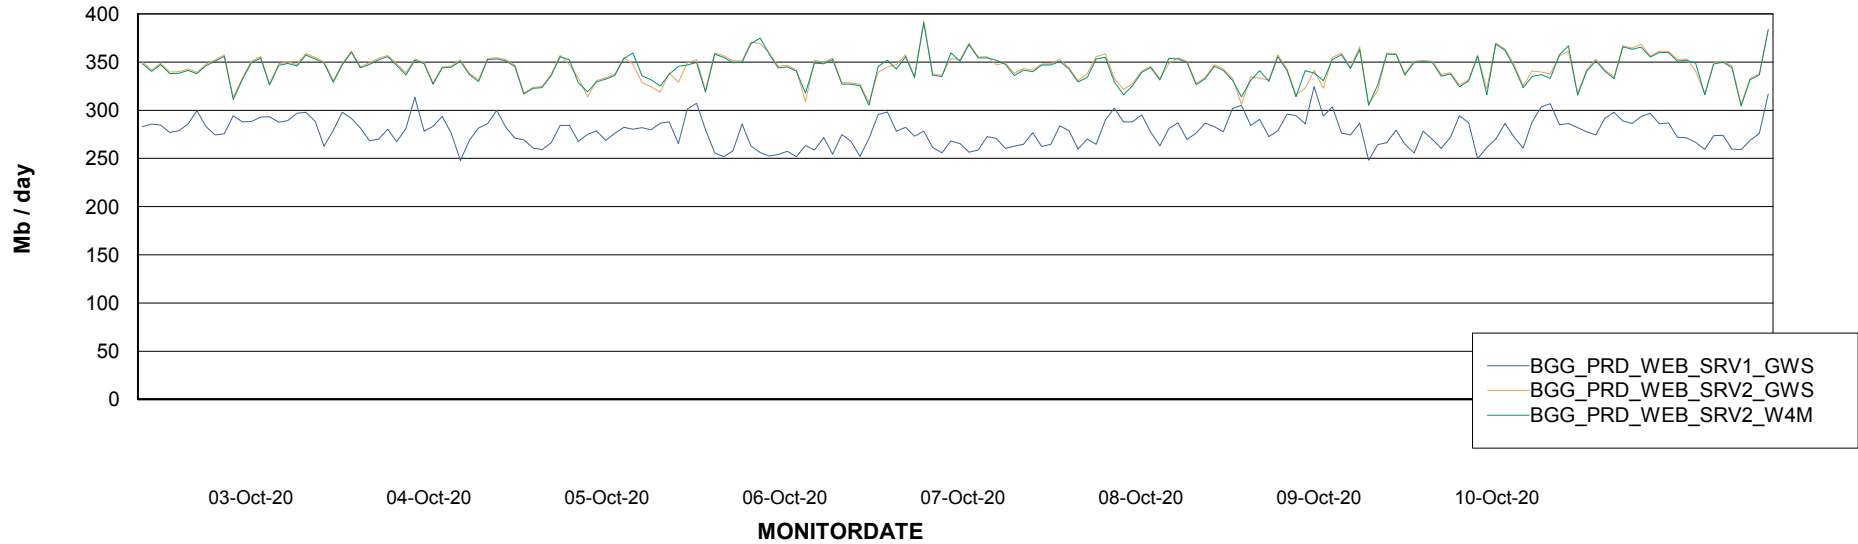

ABSSolute Web Component Services

Avg memory used per ABS Web component