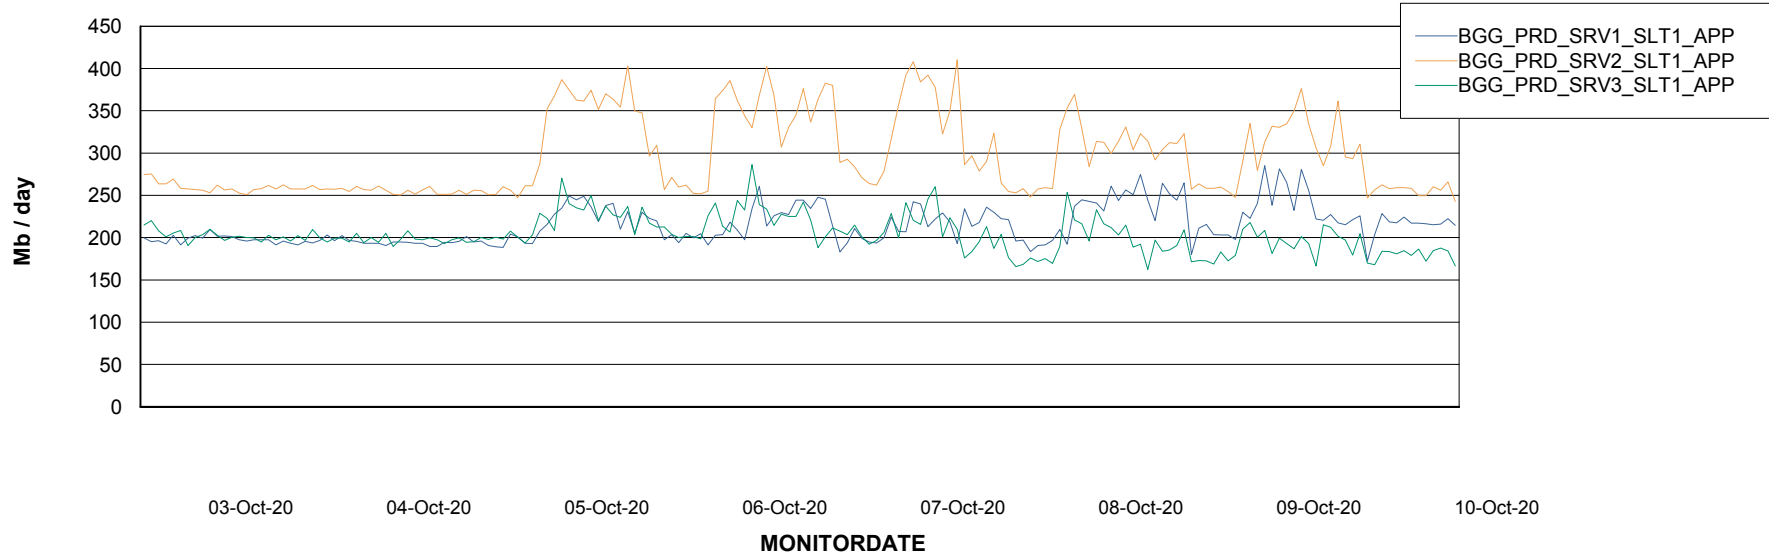

ABSSolute Application Server Services

Avg memory used per ABS Server Service