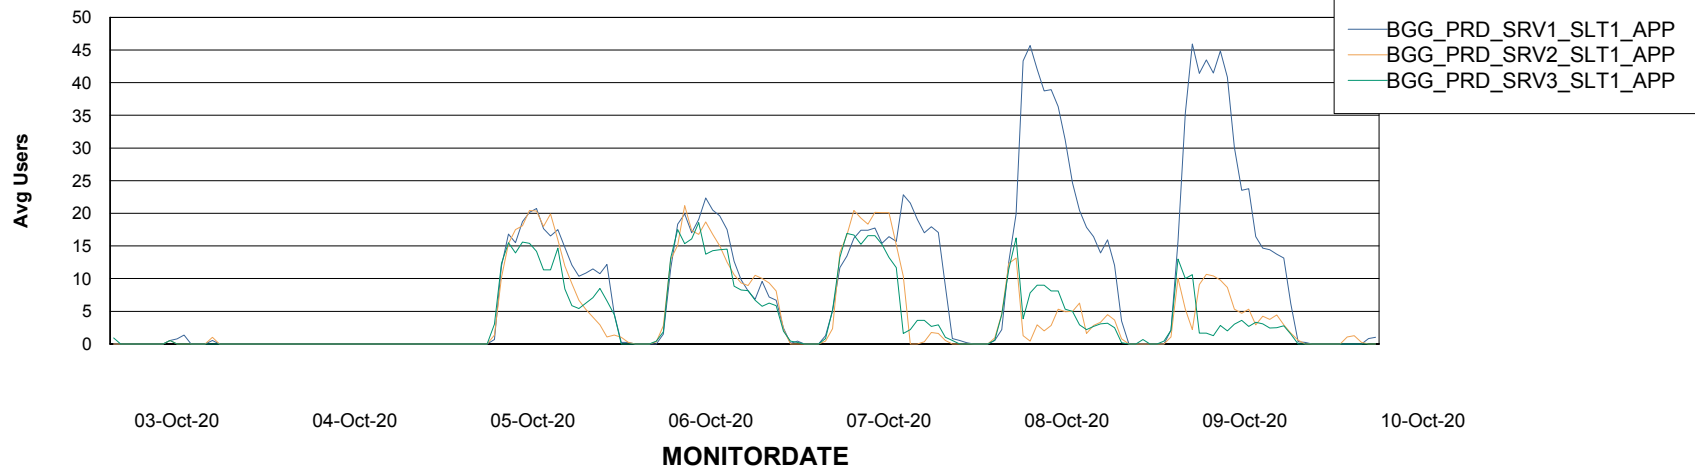

Avg users per day per ABS server