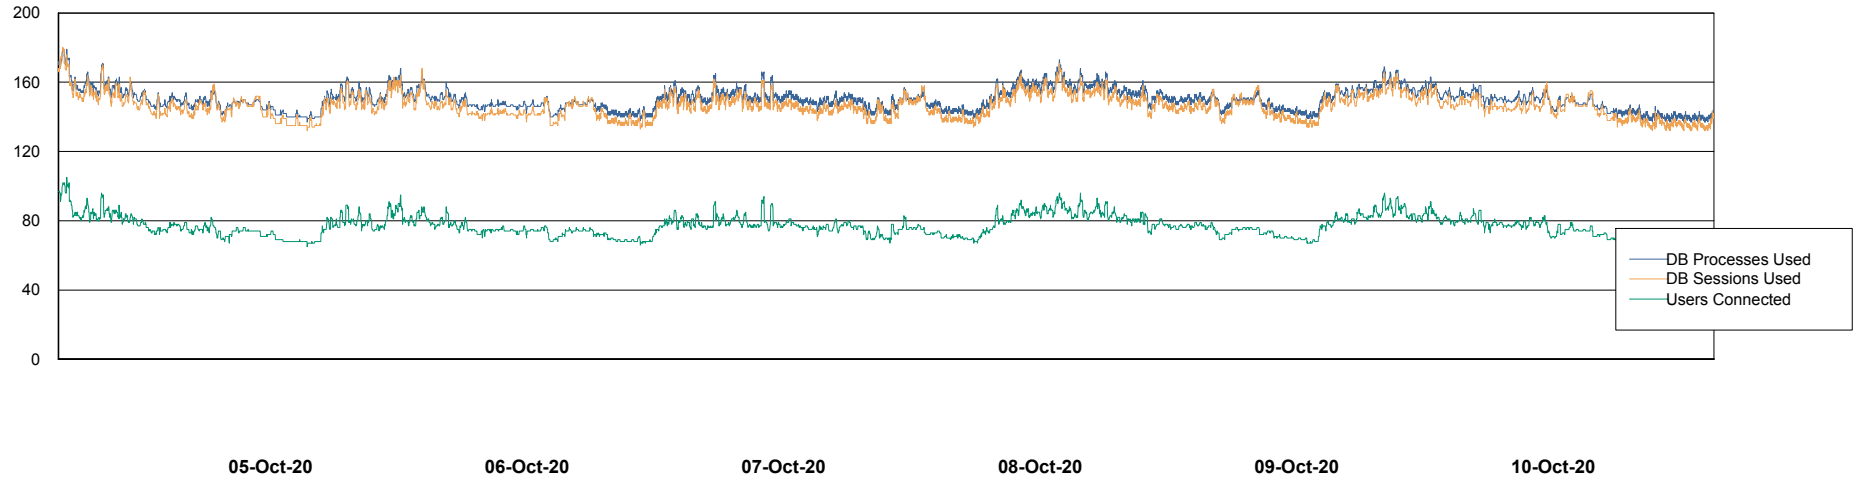

Weekly SLA Customer Report

Customer BGG_Production
Database ID 58

Database Performance BGGDB_BI

Weekly SLA Customer Report

Customer BGG_Production
Database ID 58

Database Performance BGGDB_Production

Weekly SLA Customer Report