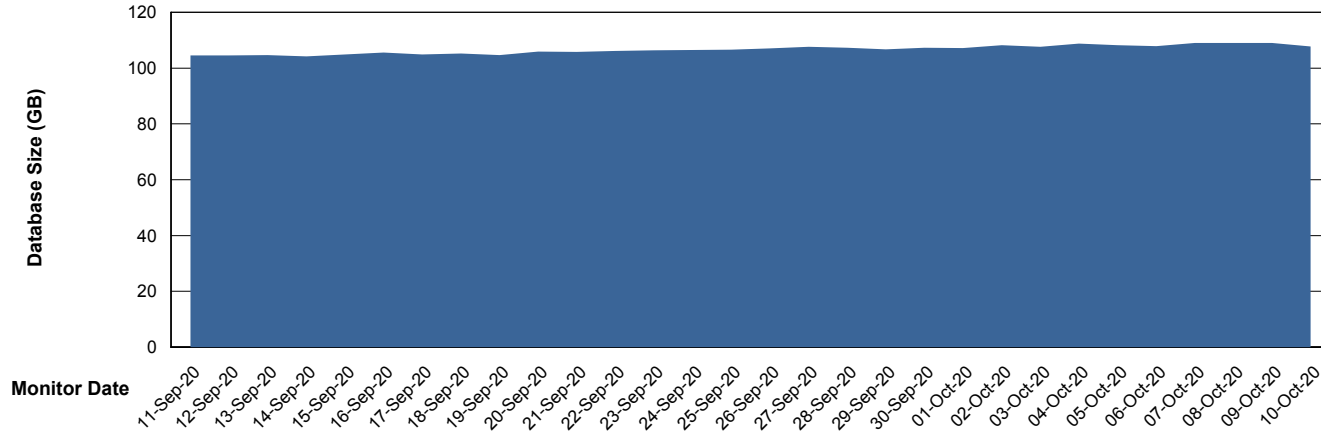

Customer BGG_Production
Database ID 58

Database Performance BGGDB_Standby

Weekly SLA Customer Report

Customer BGG_Production
Database ID 58

DATABASE SIZE BGGDB_BI

Database growth over last month

DATABASE SIZE BGGDB_Production

Database growth over last month

Weekly SLA Customer Report

Customer BGG_Production
 Database ID 58

Database Tablespace BGGDB_BI

Date	Tablespace Name	Filesize (Gb)	Usedsize (Gb)	Percentage free
10-Oct-20	ABSDATA	61	52	15
	INDX	66	56	15
09-Oct-20	ABSDATA	61	52	15
	INDX	66	56	15
08-Oct-20	ABSDATA	61	52	15
	INDX	66	55	17
07-Oct-20	ABSDATA	61	52	15
	INDX	66	55	17
06-Oct-20	ABSDATA	61	52	15
	INDX	66	55	17
05-Oct-20	ABSDATA	61	52	15
	INDX	66	56	15
04-Oct-20	ABSDATA	61	52	15
	INDX	66	56	15