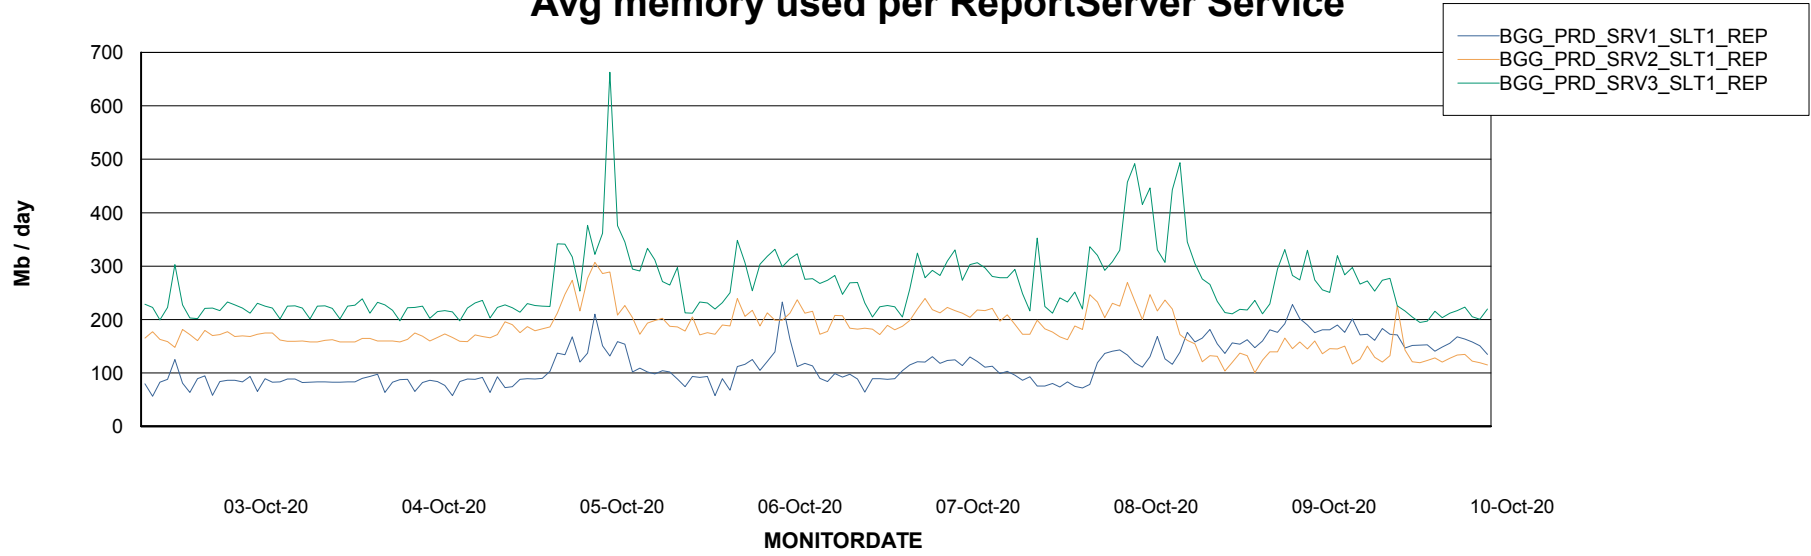

Avg memory used per ABS Server Service

Avg users per day per ABS server

Weekly SLA Customer Report

Customer BGG_Production
Database ID 58

ABSSolute Application ReportServer Services

Avg memory used per ReportServer Service