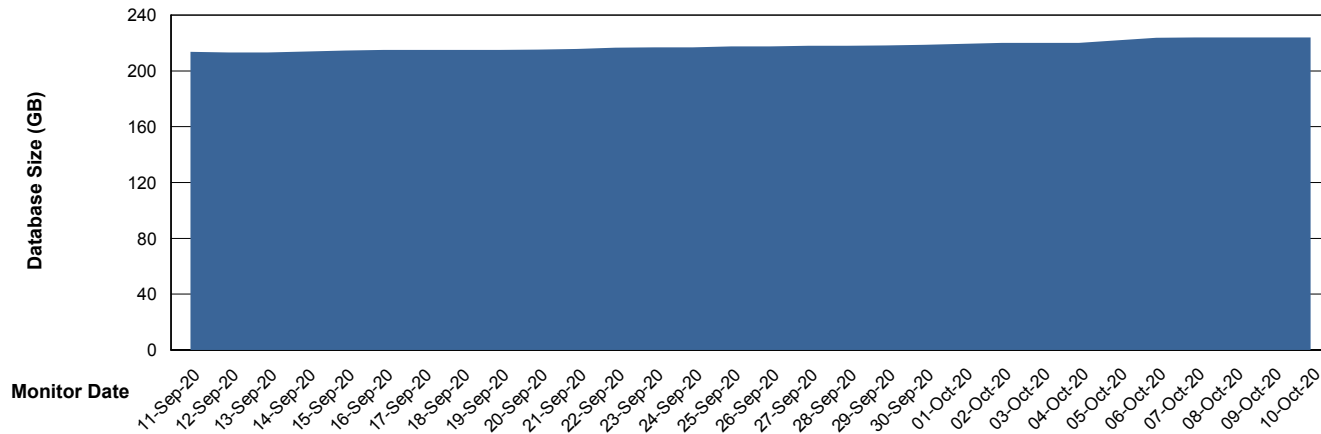

Customer BGG_Production
Database ID 58

Database Performance BGGDB_Standby

Weekly SLA Customer Report

Customer BGG_Production
Database ID 58

DATABASE SIZE BGGDB_BI

Database growth over last month

DATABASE SIZE BGGDB_Production

Database growth over last month

Weekly SLA Customer Report

Customer BGG_Production
 Database ID 58

Database Tablespace BGGDB_BI

Date	Tablespace Name	Filesize (Gb)	Usedsize (Gb)	Percentage free
10-Oct-20	ABSDATA	61	52	15
	INDX	66	56	15
09-Oct-20	ABSDATA	61	52	15
	INDX	66	56	15
08-Oct-20	ABSDATA	61	52	15
	INDX	66	55	17
07-Oct-20	ABSDATA	61	52	15
	INDX	66	55	17
06-Oct-20	ABSDATA	61	52	15
	INDX	66	55	17
05-Oct-20	ABSDATA	61	52	15
	INDX	66	56	15
04-Oct-20	ABSDATA	61	52	15
	INDX	66	56	15