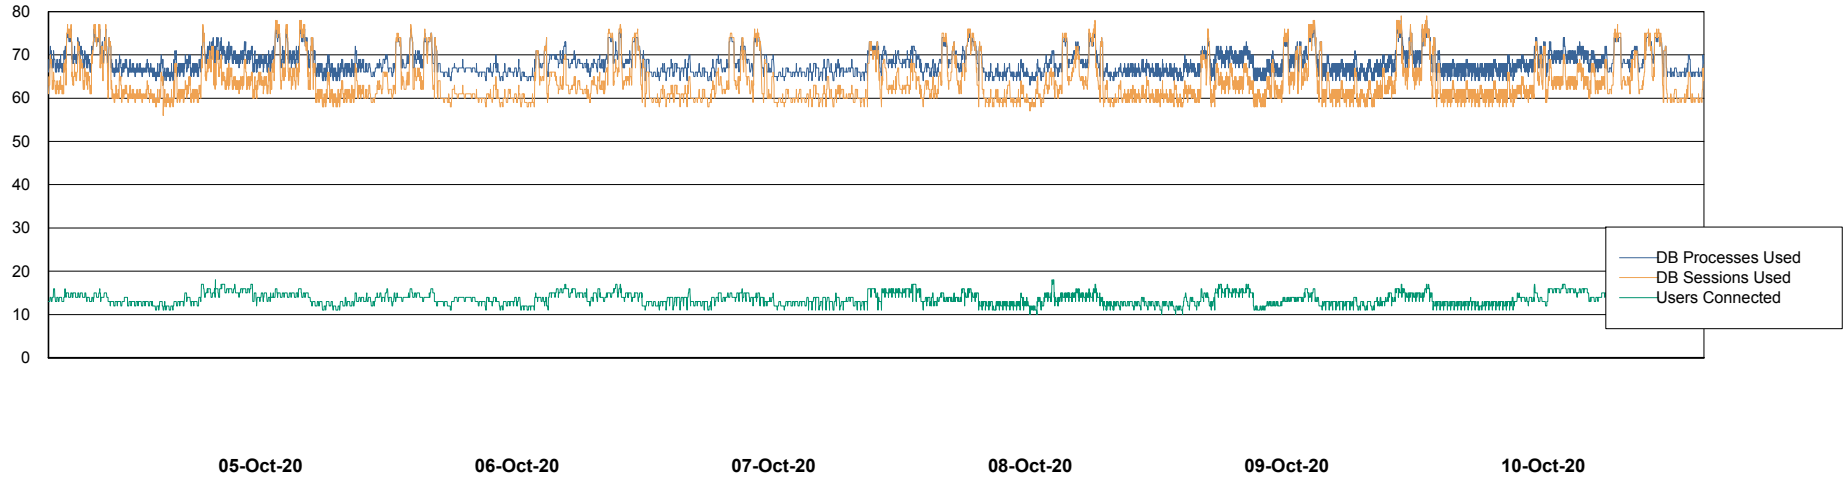

Database Performance BGGDB_BI