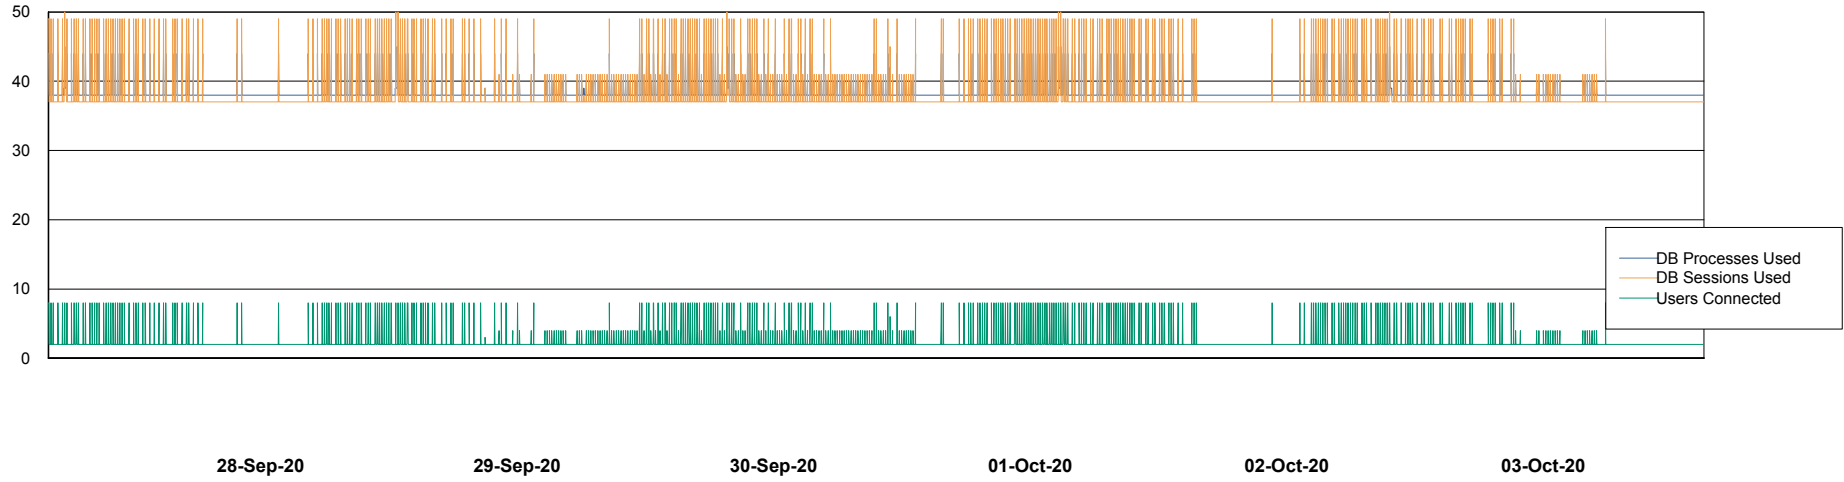

Weekly SLA Customer Report

Customer VOS_Production
Database ID 68

Database Performance VOSBIDB_Production

Weekly SLA Customer Report

Customer VOS_Production
Database ID 68

Database Performance VOSDB_Production

Weekly SLA Customer Report

Customer VOS_Production
Database ID 68

Database Performance VOSDB_Standby

Weekly SLA Customer Report

Customer VOS_Production
Database ID 68

DATABASE SIZE VOSBIDB_Production

Database growth over last month