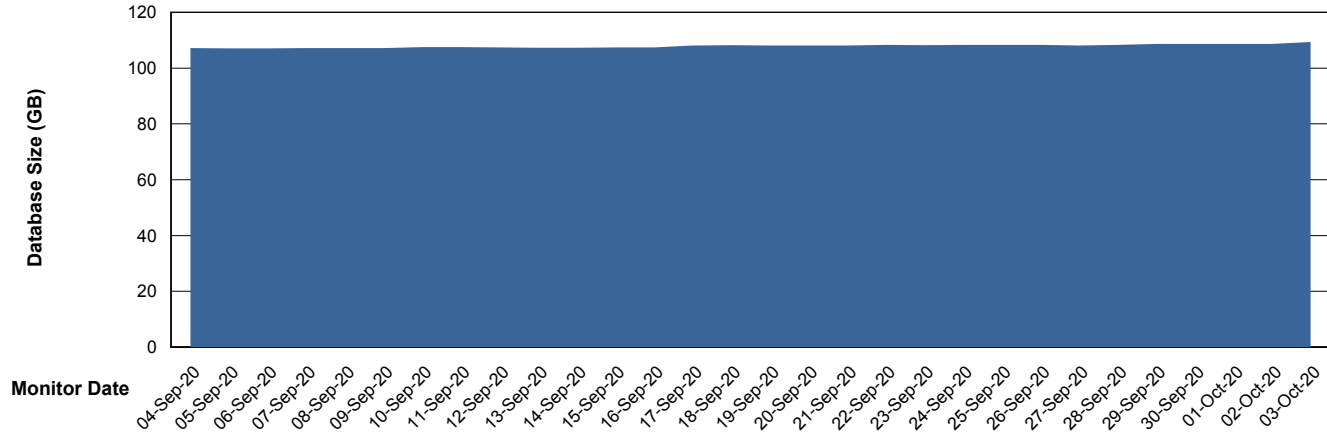

Weekly SLA Customer Report

Customer VOS_Production
Database ID 68

Database Performance VOSDB_Standby

Weekly SLA Customer Report

Customer VOS_Production
Database ID 68

DATABASE SIZE VOSBIDB_Production

Database growth over last month