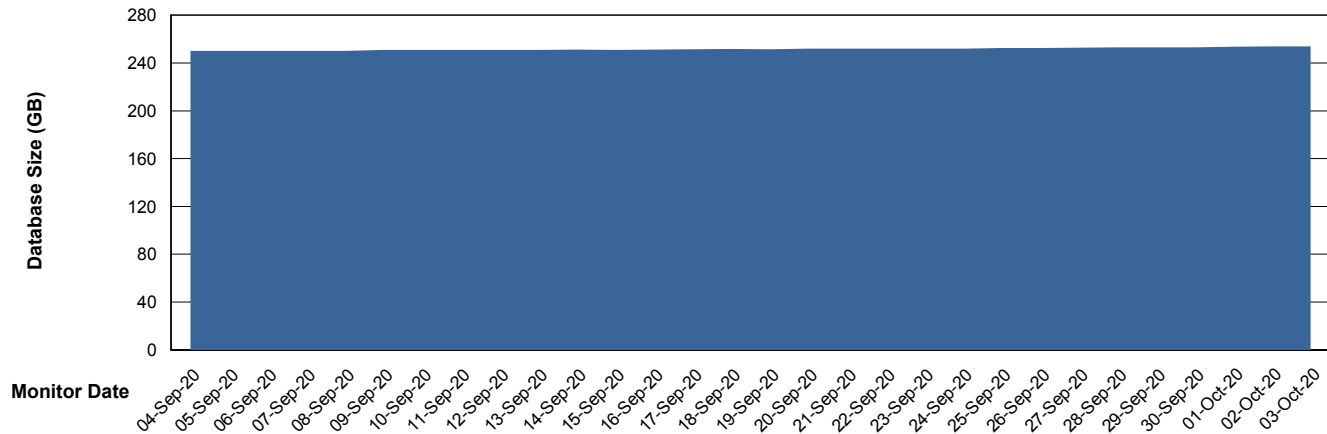

DATABASE SIZE VOSDB_Production

Database growth over last month