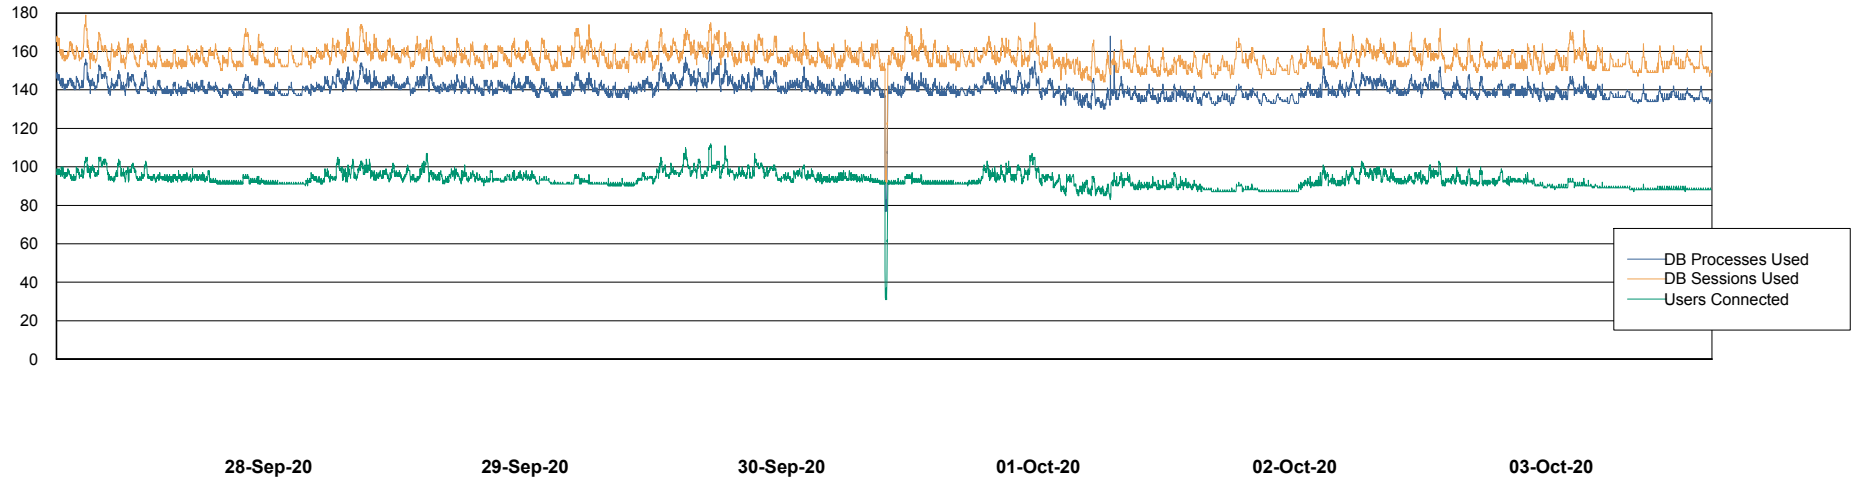

Weekly SLA Customer Report

Customer VOS_Production
Database ID 68

Database Performance VOSBIDB_Production

Weekly SLA Customer Report

Customer VOS_Production
Database ID 68

Database Performance VOSDB_Production