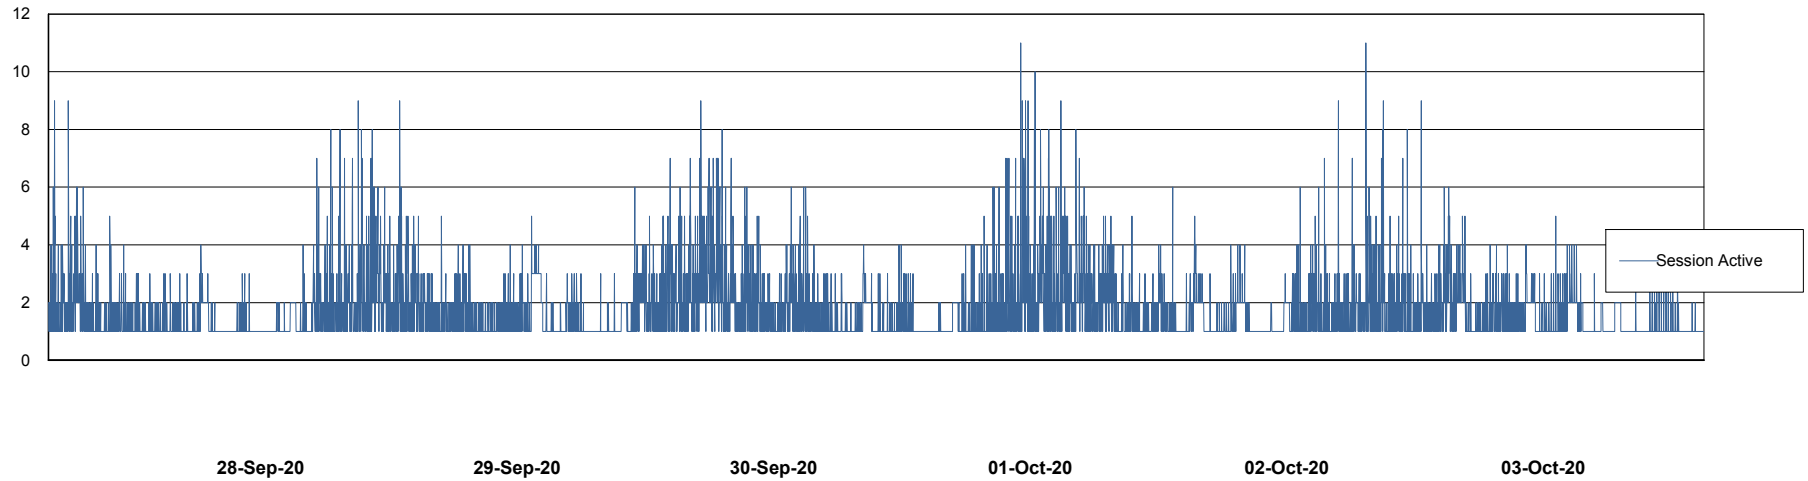

Weekly SLA Customer Report

Customer VOS_Production
Database ID 68

Database Performance VOSBIDB_Production

Weekly SLA Customer Report

Customer VOS_Production
Database ID 68

Database Performance VOSDB_Production

Weekly SLA Customer Report

Customer VOS_Production
Database ID 68

Database Performance VOSDB_Standby

Weekly SLA Customer Report

Customer VOS_Production
Database ID 68

DATABASE SIZE VOSBIDB_Production

Database growth over last month