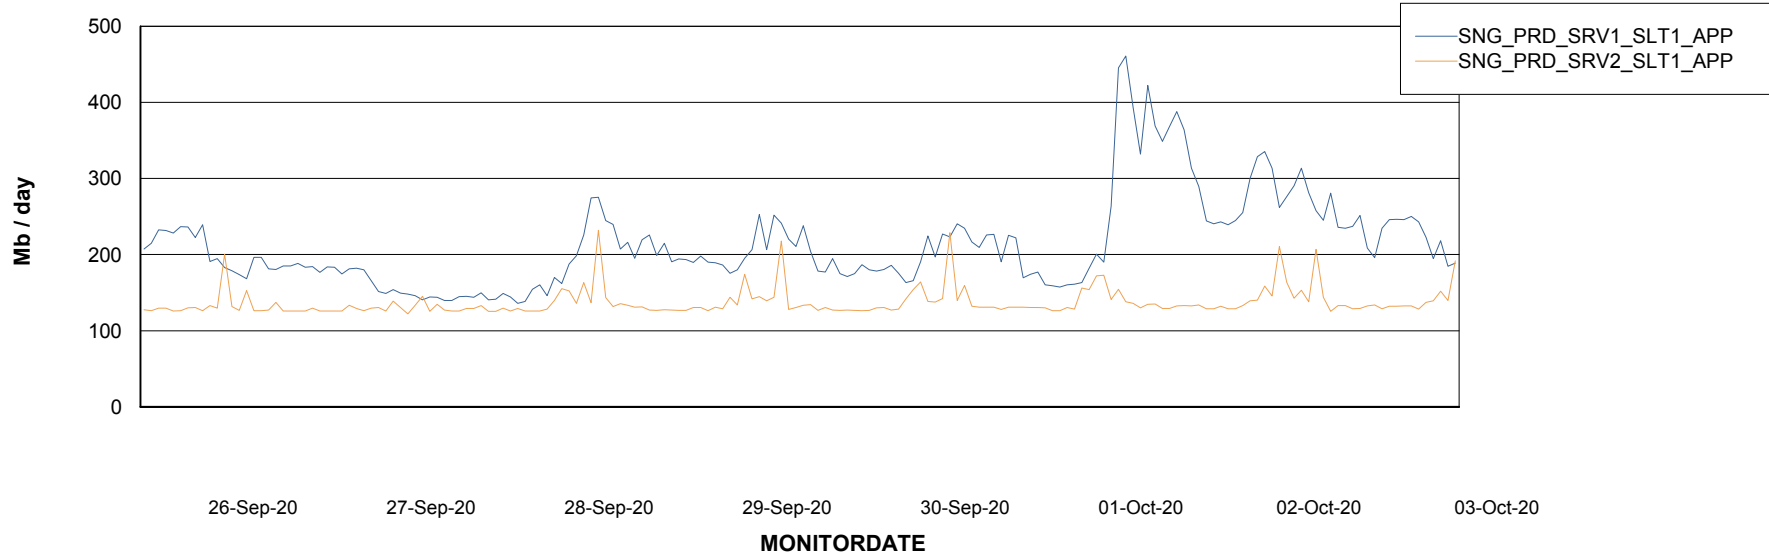

ABSSolute Application Server Services

Avg memory used per ABS Server Service