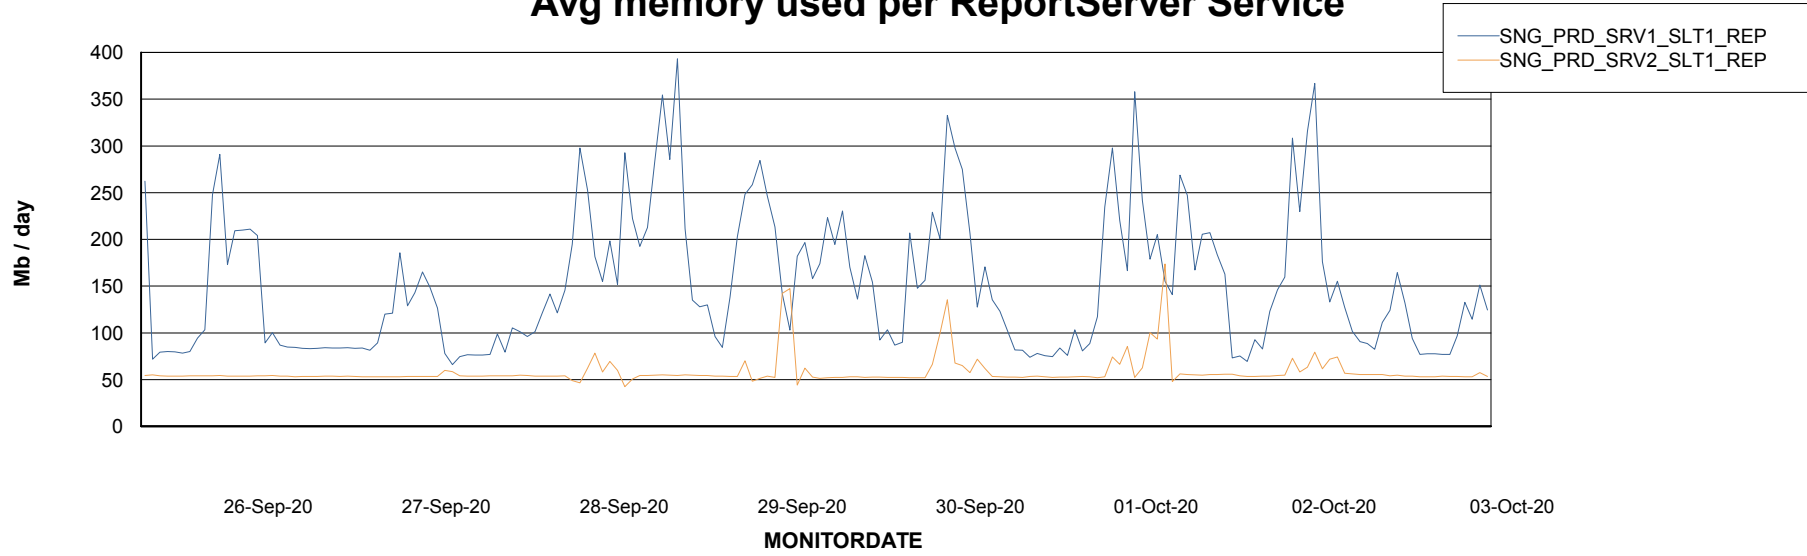

ABSSolute Application ReportServer Services

Avg memory used per ReportServer Service