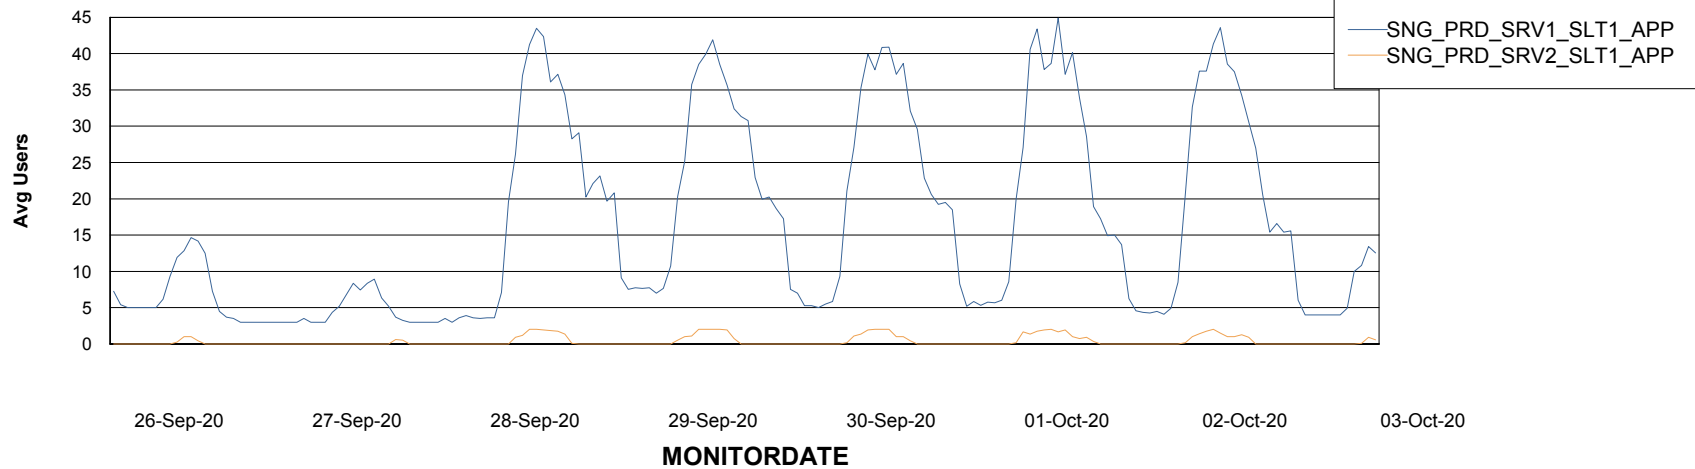

Weekly SLA Customer Report

Customer SNG_Production
Database ID 70

ABSSolute Application Server Services

Avg memory used per ABS Server Service

Avg users per day per ABS server

Weekly SLA Customer Report

Customer SNG_Production
Database ID 70