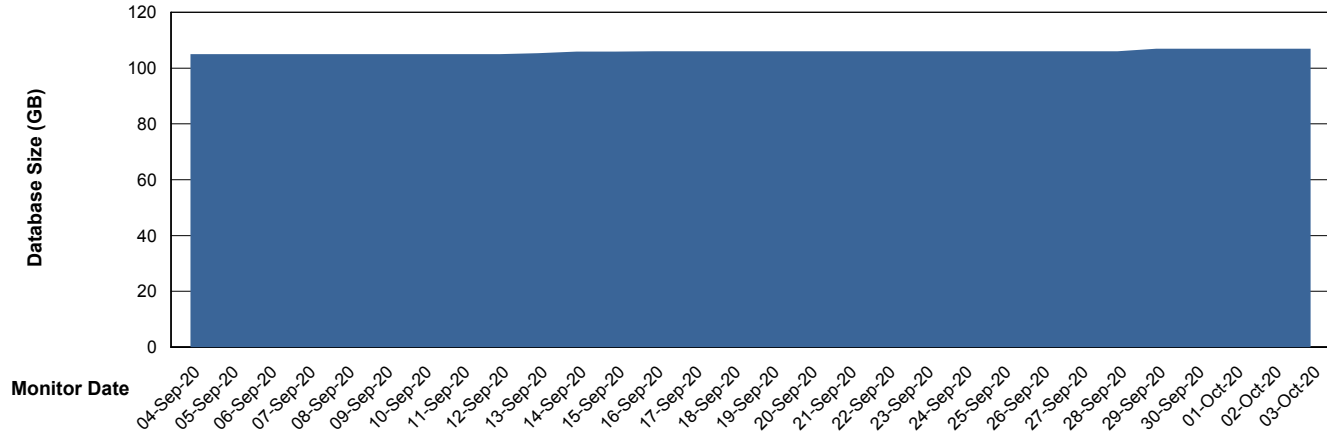

Weekly SLA Customer Report

Customer SNG_Production
Database ID 70

Database Performance SNGDB_Production

Weekly SLA Customer Report

Customer SNG_Production
 Database ID 70

DATABASE SIZE SNGDB_Production

Database growth over last month