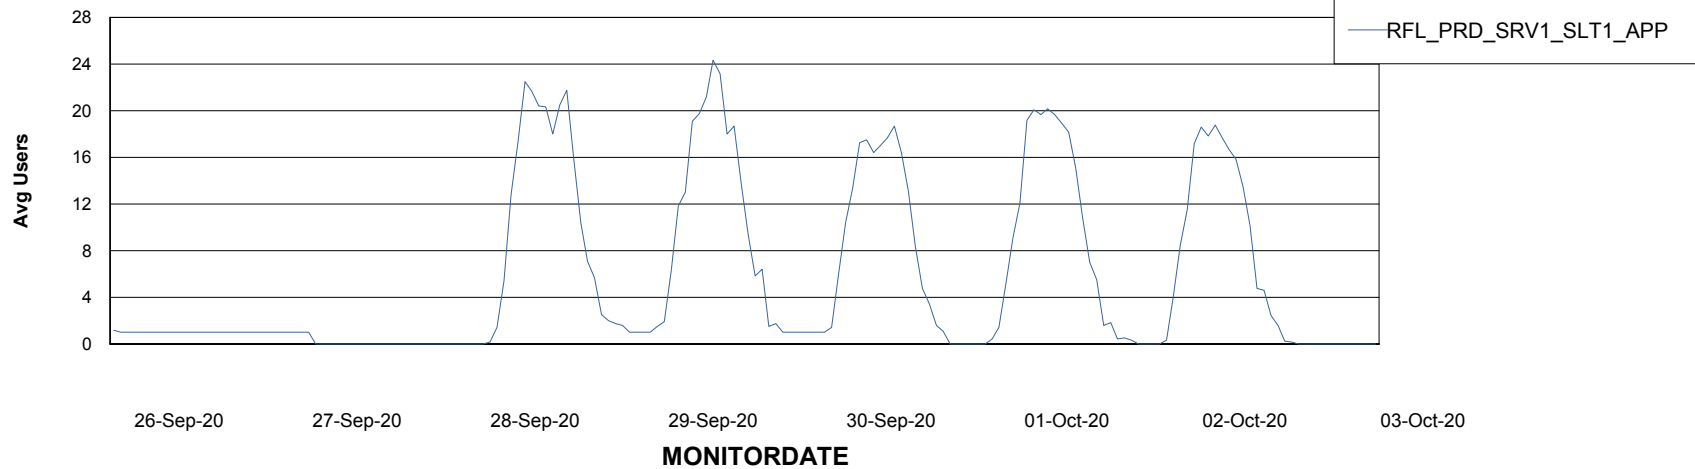

Avg users per day per ABS server