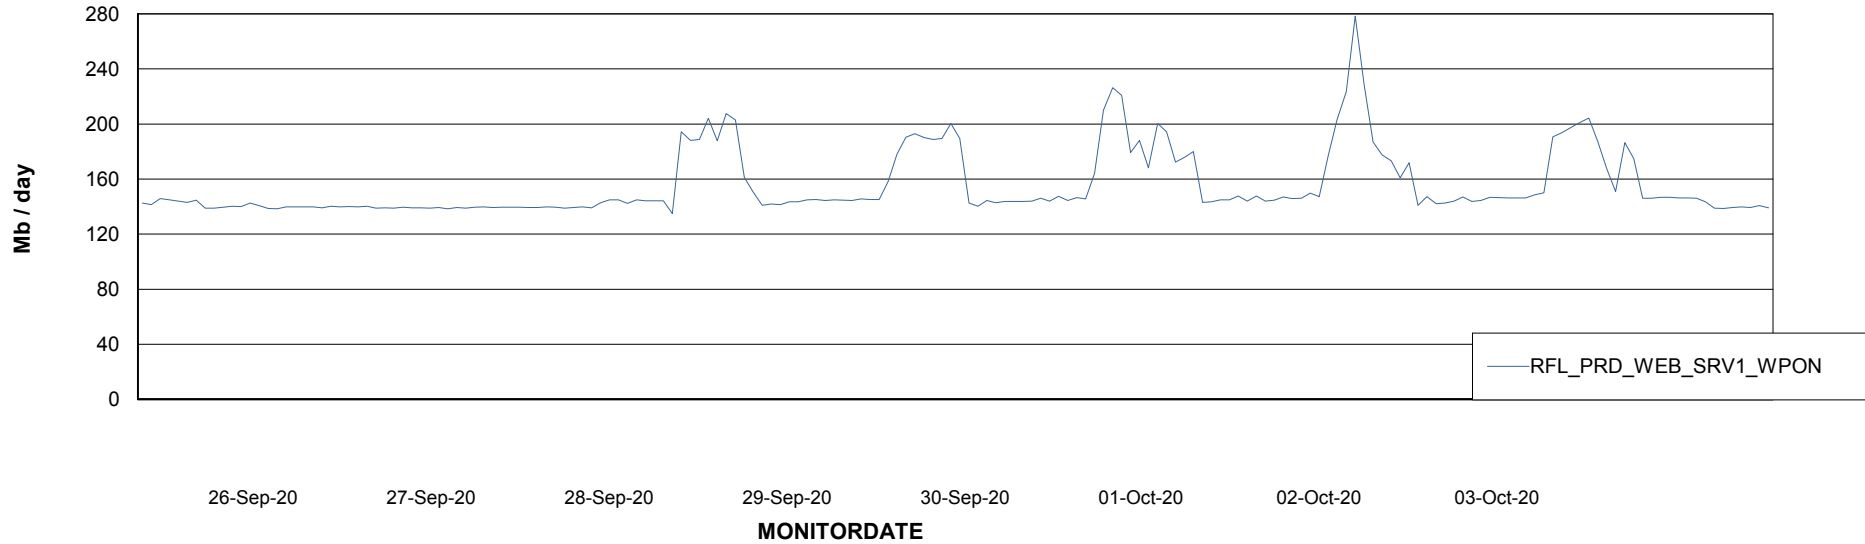

ABSSolute Web Component Services

Avg memory used per ABS Web component