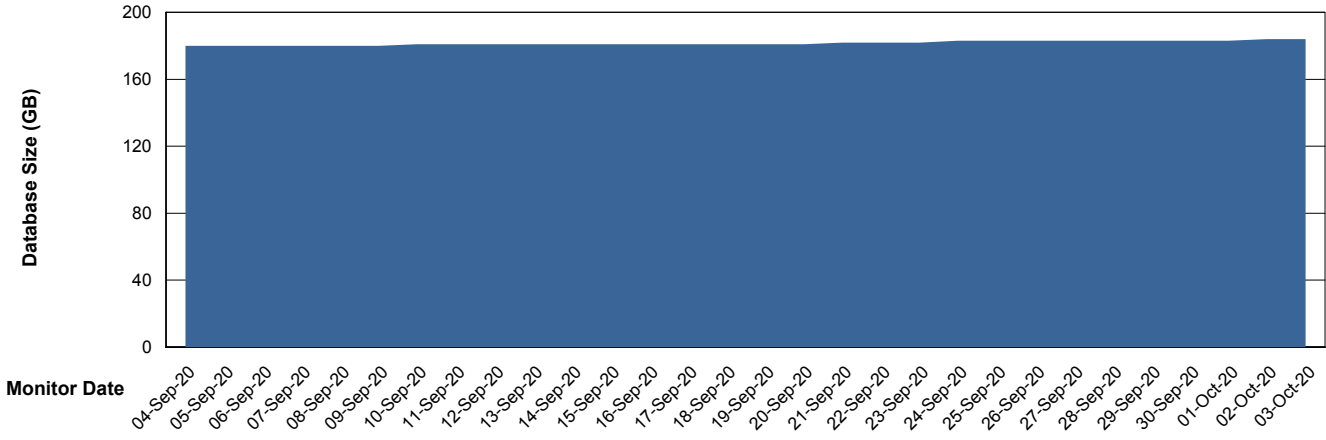

# Weekly SLA Customer Report

Customer RFL\_Production  
Database ID 36

Database Performance RFLDB\_Standby

DB Processes Max 500

# Weekly SLA Customer Report

Customer RFL\_Production  
 Database ID 36

DATABASE SIZE RFLDB\_Production

Database growth over last month

Database Tablespace RFLDB\_Production

| Date      | Tablespace Name | Filesize (Gb) | Usedsize (Gb) | Percentage free |
|-----------|-----------------|---------------|---------------|-----------------|
| 03-Oct-20 | ABSDATA         | 72            | 55            | 24              |
|           | INDX            | 186           | 127           | 32              |
| 02-Oct-20 | ABSDATA         | 72            | 55            | 24              |
|           | INDX            | 186           | 127           | 32              |
| 01-Oct-20 | ABSDATA         | 72            | 55            | 24              |
|           | INDX            | 186           | 126           | 32              |
| 30-Sep-20 | ABSDATA         | 72            | 55            | 24              |
|           | INDX            | 186           | 126           | 32              |
| 29-Sep-20 | ABSDATA         | 72            | 55            | 24              |
|           | INDX            | 186           | 126           | 32              |
| 28-Sep-20 | ABSDATA         | 72            | 55            | 24              |
|           | INDX            | 186           | 126           | 32              |
| 27-Sep-20 | ABSDATA         | 72            | 55            | 24              |
|           | INDX            | 186           | 126           | 32              |