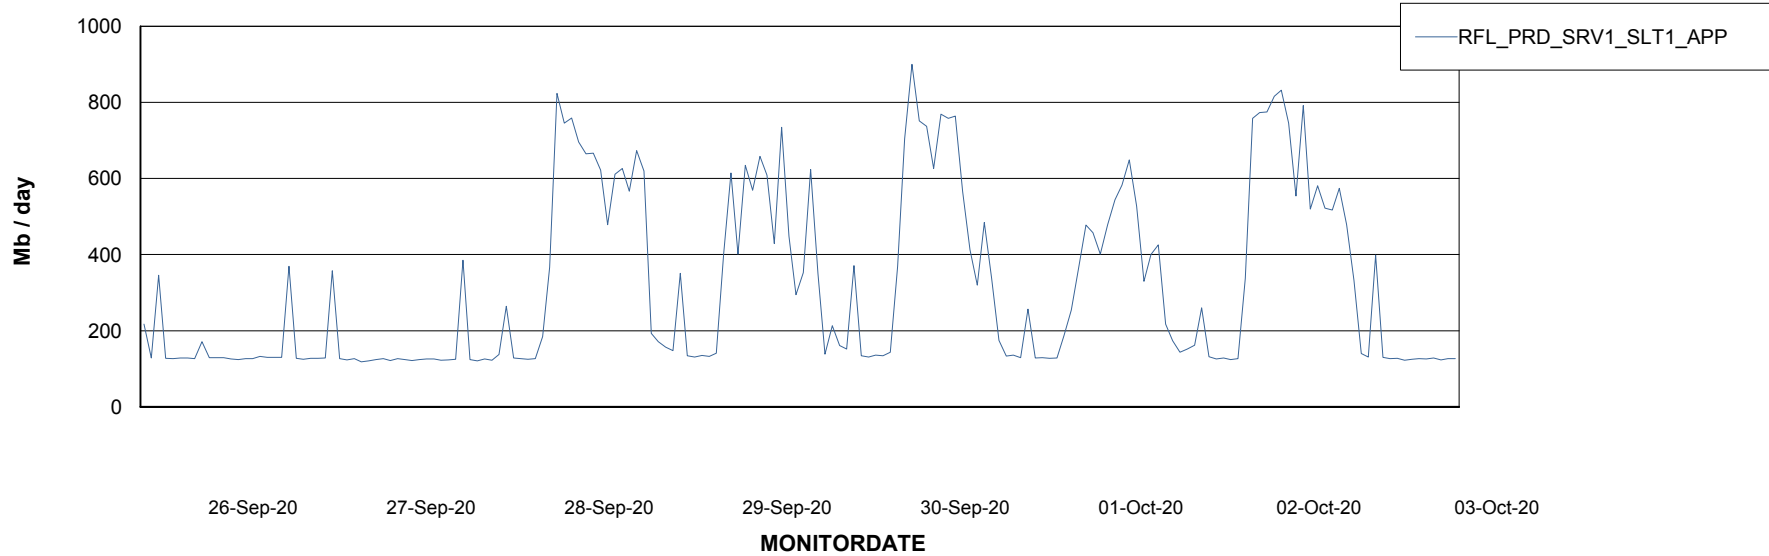

ABSolute Application Server Services

Avg memory used per ABS Server Service