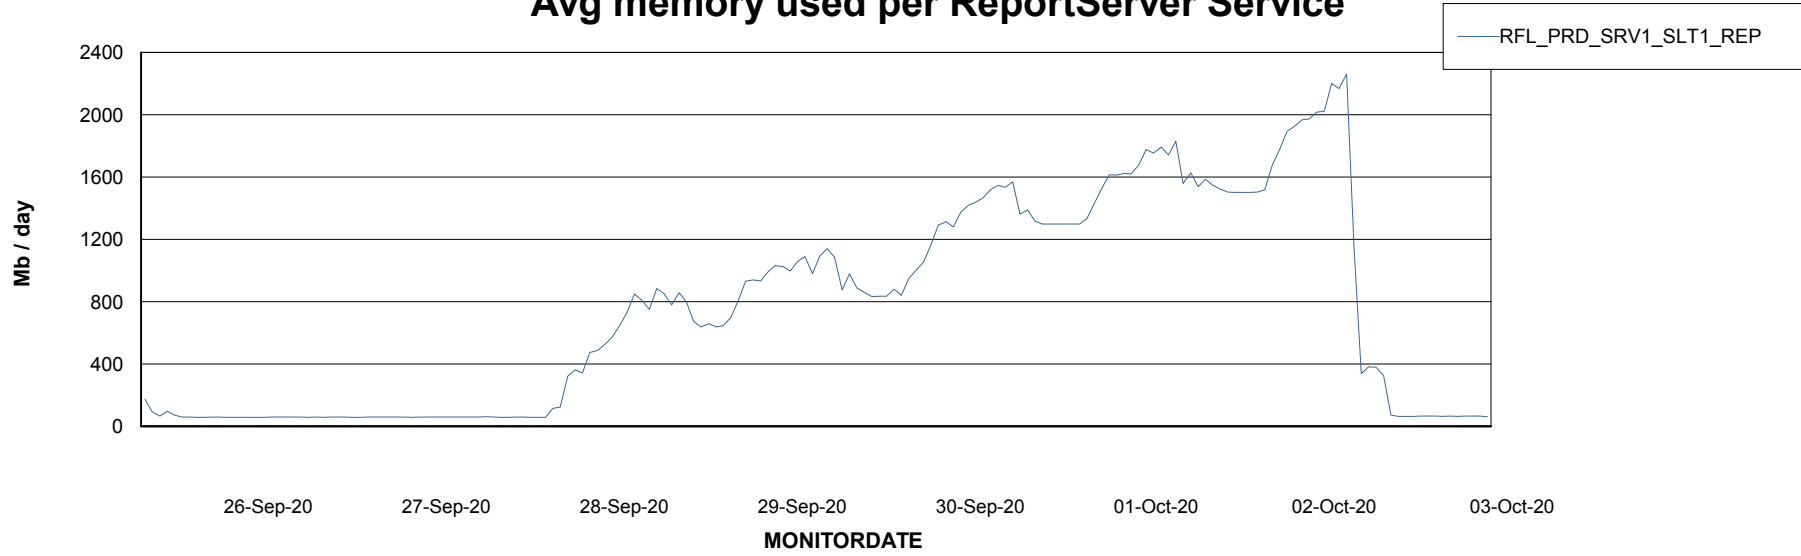

ABSSolute Application ReportServer Services

Avg memory used per ReportServer Service