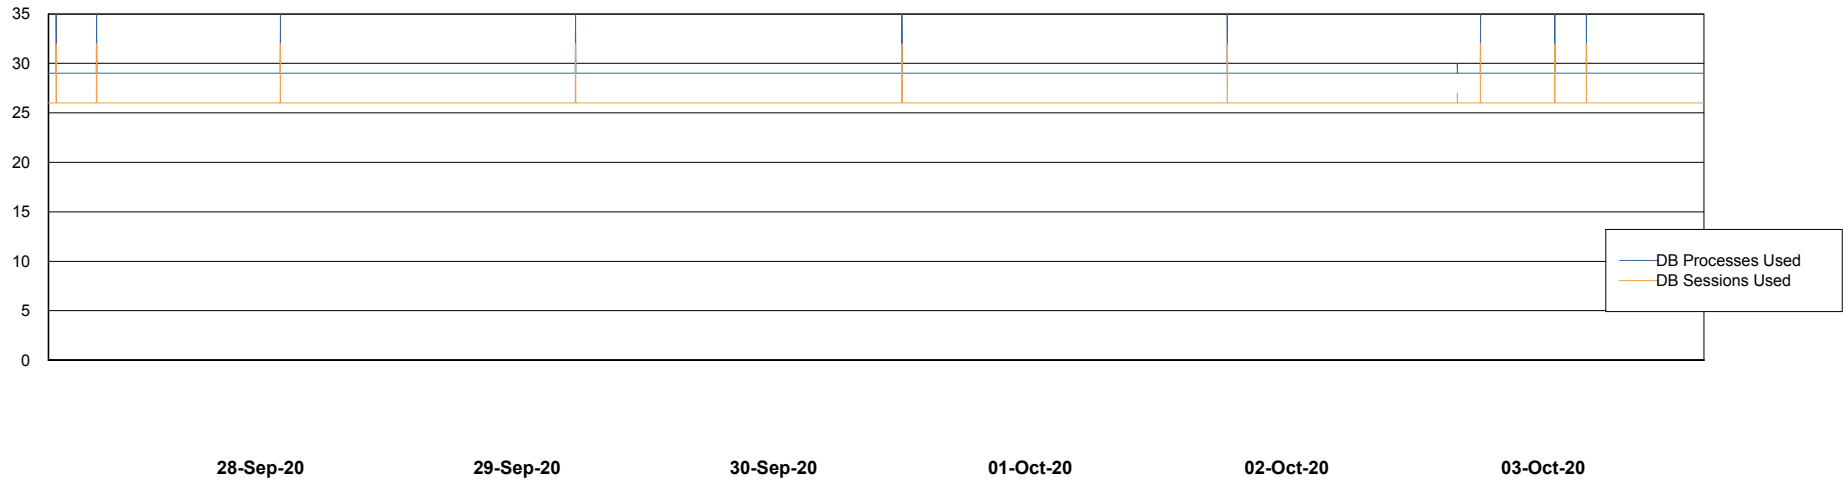

Database Performance RFLDB_Standby

DB Processes Max 500