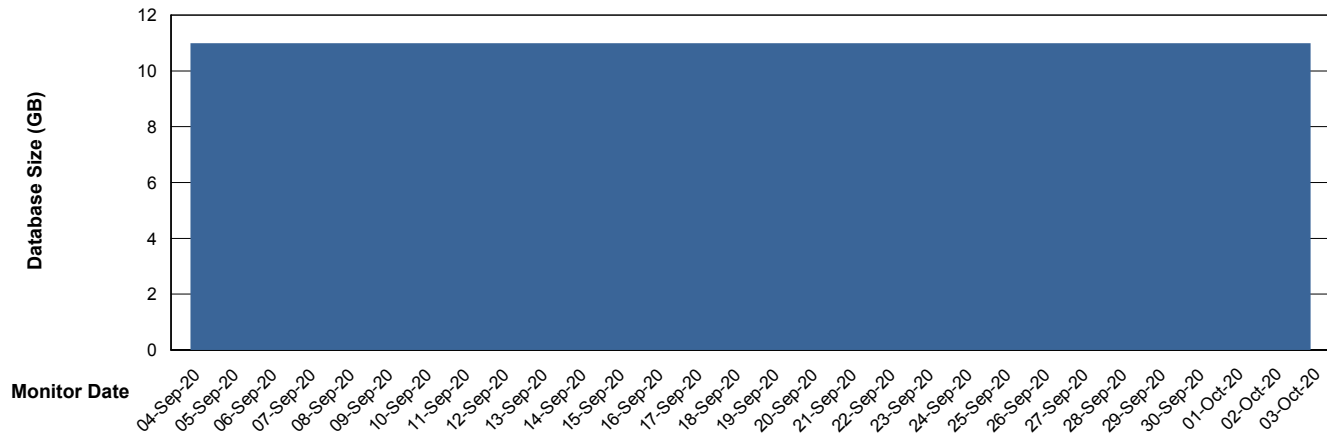

Weekly SLA Customer Report

Customer EUT_Production
Database ID 114

Weekly SLA Customer Report

Customer EUT_Production
Database ID 114

DATABASE SIZE EUT_EUP_PRD_URVINA22T_DB

Database growth over last month

DATABASE SIZE EUT_URM_PRD_URVINA26_DB

Database growth over last month

Weekly SLA Customer Report

Customer EUT_Production
Database ID 114

Database Tablespace EUT_EUP_PRD_URVINA22T_DB

Date	Tablespace Name	Filesize (Gb)	Usedsize (Gb)	Percentage free
03-Oct-20	ABSDATA	55	53	3
	INDX	10	9	9
02-Oct-20	ABSDATA	55	53	3
	INDX	10	9	9
01-Oct-20	ABSDATA	55	53	3
	INDX	10	9	9
30-Sep-20	ABSDATA	55	53	3
	INDX	10	9	9
29-Sep-20	ABSDATA	55	53	4
	INDX	10	9	10
28-Sep-20	ABSDATA	55	53	4
	INDX	10	9	10
27-Sep-20	ABSDATA	55	53	3
	INDX	10	9	10