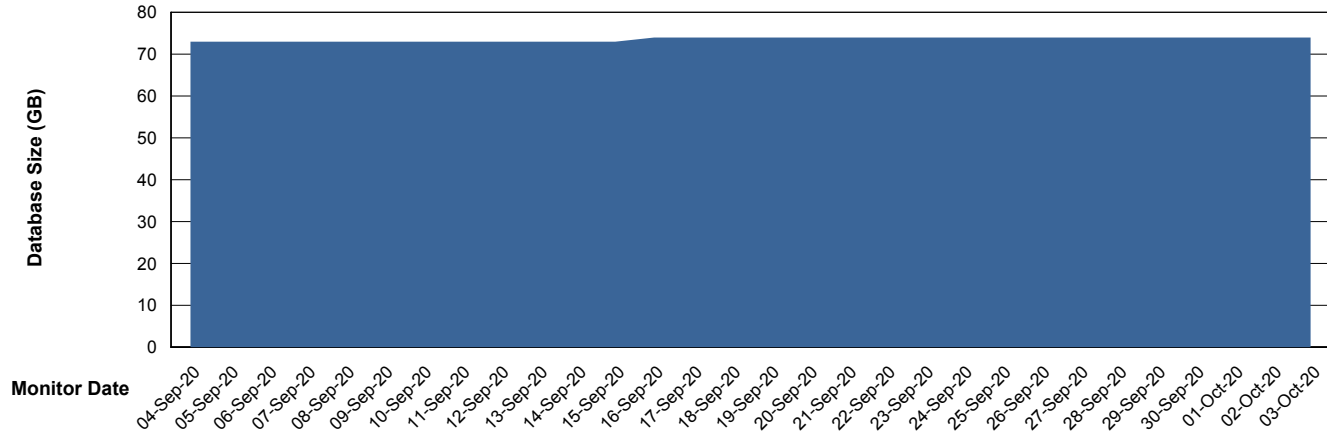

Weekly SLA Customer Report

Customer EUT_Production
Database ID 114

Weekly SLA Customer Report

Customer EUT_Production
Database ID 114

DATABASE SIZE EUT_EUP_PRD_URVINA22T_DB

Database growth over last month

DATABASE SIZE EUT_URM_PRD_URVINA26_DB

Database growth over last month

Weekly SLA Customer Report

Customer EUT_Production
Database ID 114

Database Tablespace EUT_EUP_PRD_URVINA22T_DB

Date	Tablespace Name	Filesize (Gb)	Usedsize (Gb)	Percentage free
03-Oct-20	ABSDATA	55	53	3
	INDX	10	9	9
02-Oct-20	ABSDATA	55	53	3
	INDX	10	9	9
01-Oct-20	ABSDATA	55	53	3
	INDX	10	9	9
30-Sep-20	ABSDATA	55	53	3
	INDX	10	9	9
29-Sep-20	ABSDATA	55	53	4
	INDX	10	9	10
28-Sep-20	ABSDATA	55	53	4
	INDX	10	9	10
27-Sep-20	ABSDATA	55	53	3
	INDX	10	9	10