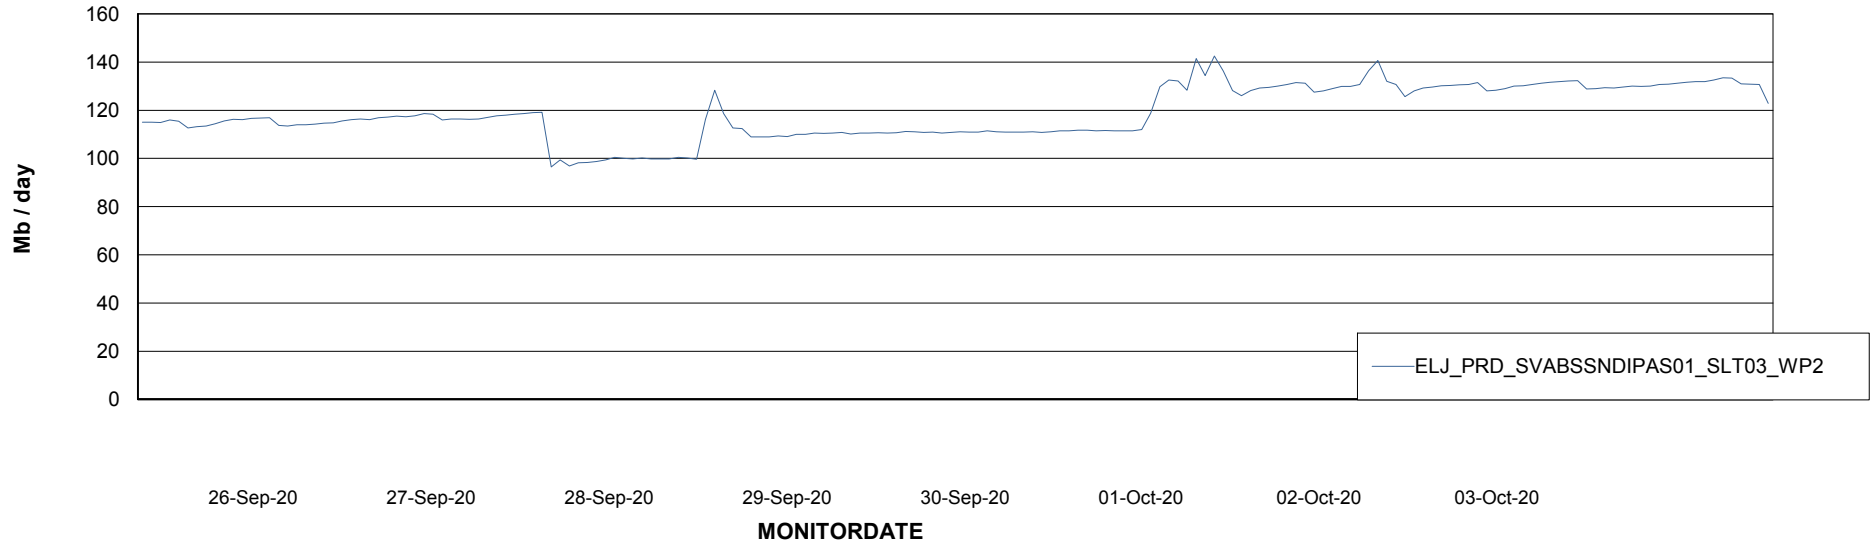

ABSSolute Application ReportServer Services

Avg memory used per ReportServer Service

Weekly SLA Customer Report

Customer ELJ Production
Database ID 72

ABSSolute Web Component Services

Avg memory used per ABS Web component