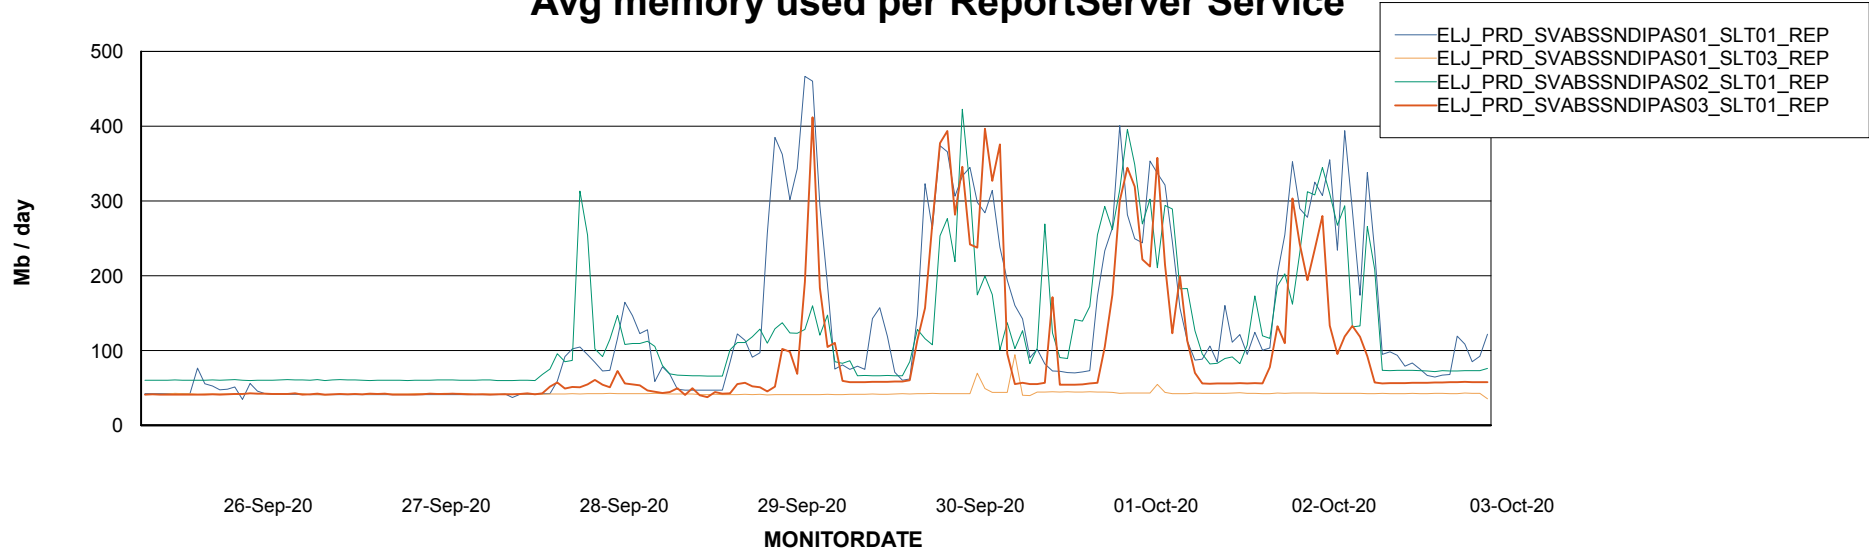

ABSSolute Application ReportServer Services

Avg memory used per ReportServer Service