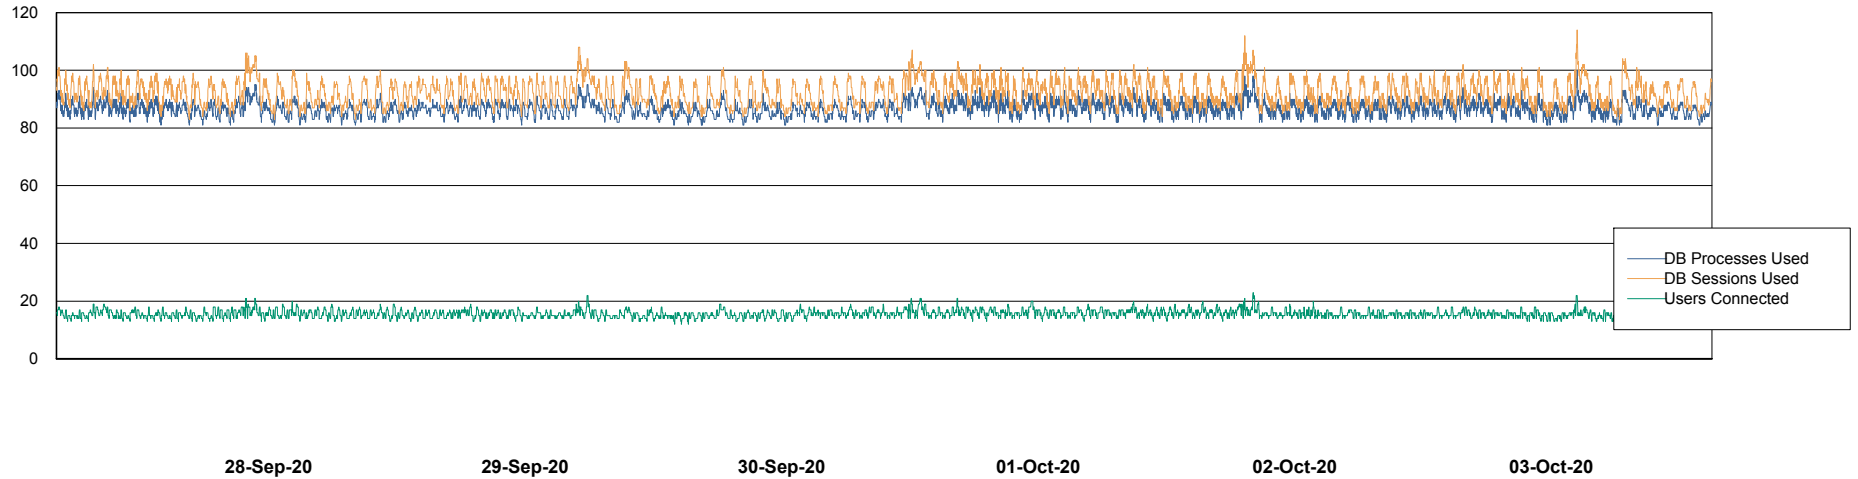

Database Performance ELJDB_PRD_BI