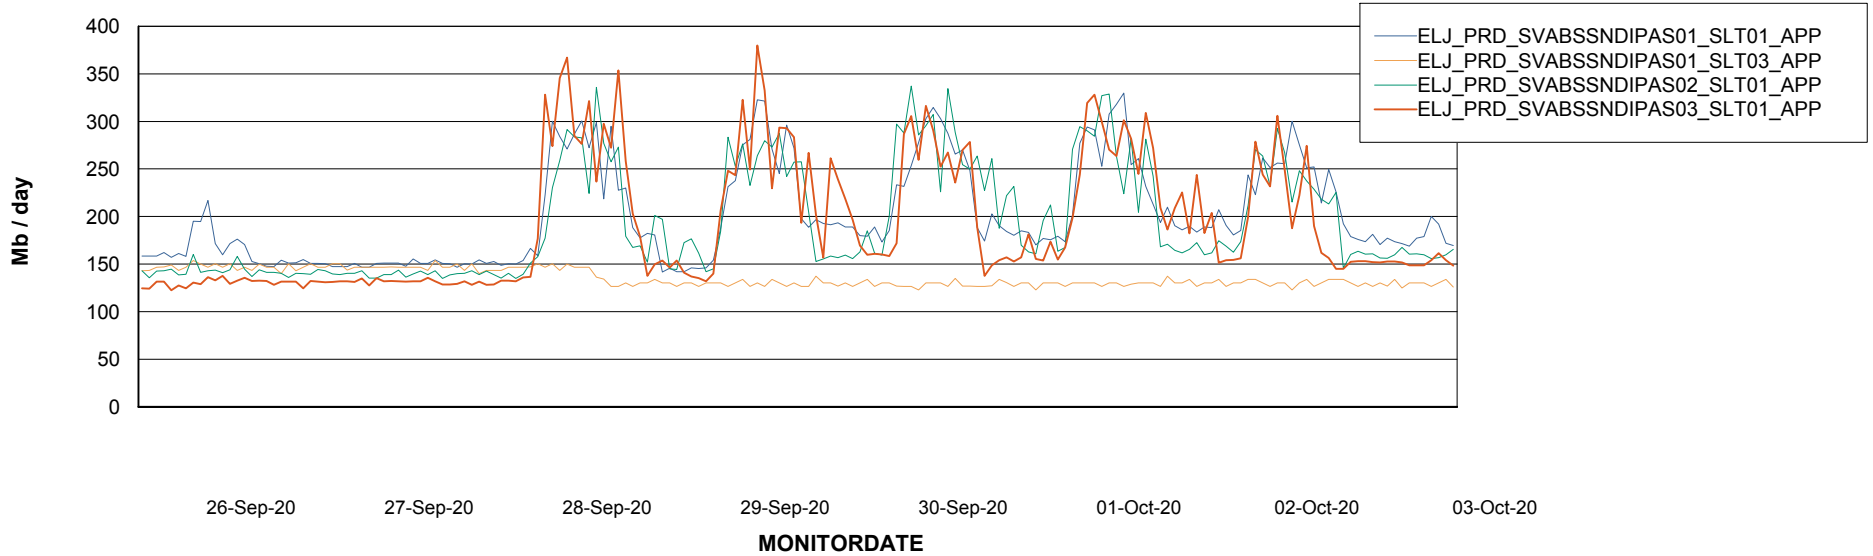

ABSSolute Application Server Services

Avg memory used per ABS Server Service