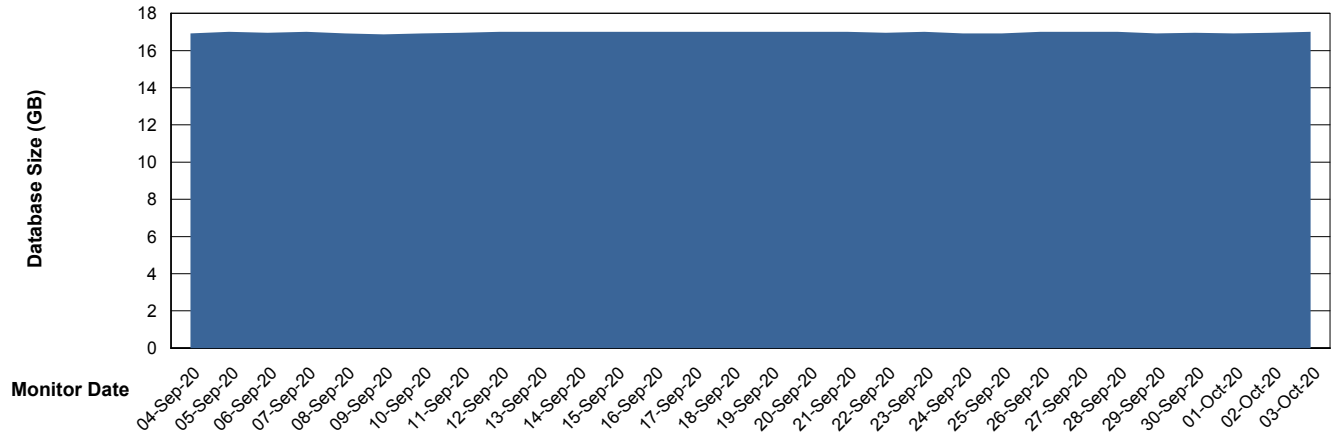

Customer ELJ Production
Database ID 72

Database Performance ELJDB_Standby

Weekly SLA Customer Report

Customer ELJ Production
Database ID 72

DATABASE SIZE ELJDB_PRD_BI

Database growth over last month

DATABASE SIZE ELJDB_Production