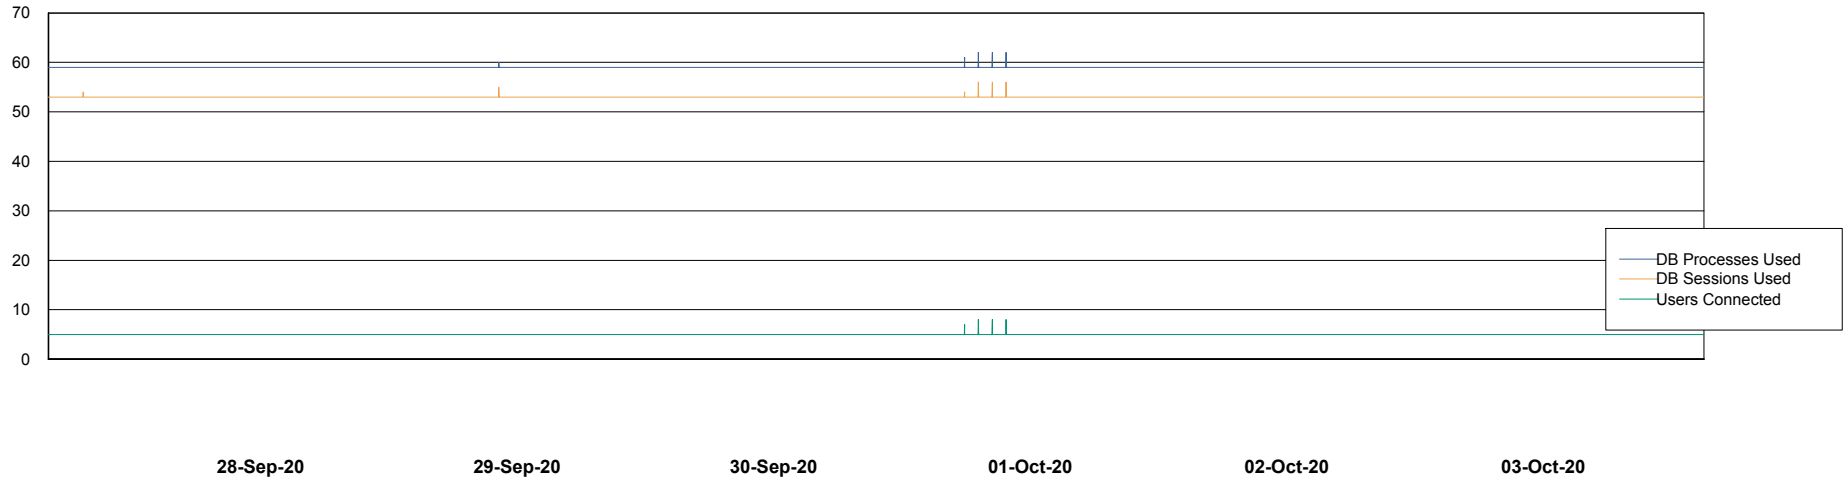

Database Performance ELJDB_Standby