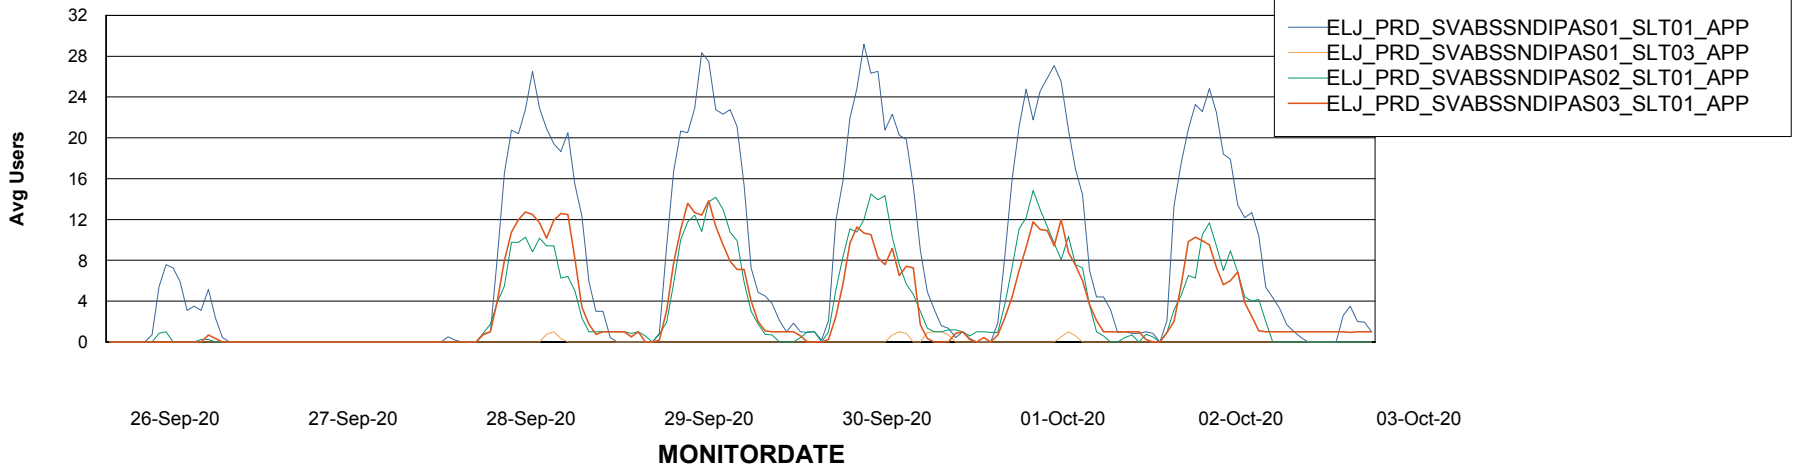

Weekly SLA Customer Report

Customer ELJ Production
Database ID 72

ABSSolute Application Server Services

Avg memory used per ABS Server Service

Avg users per day per ABS server

Weekly SLA Customer Report

Customer ELJ Production
Database ID 72