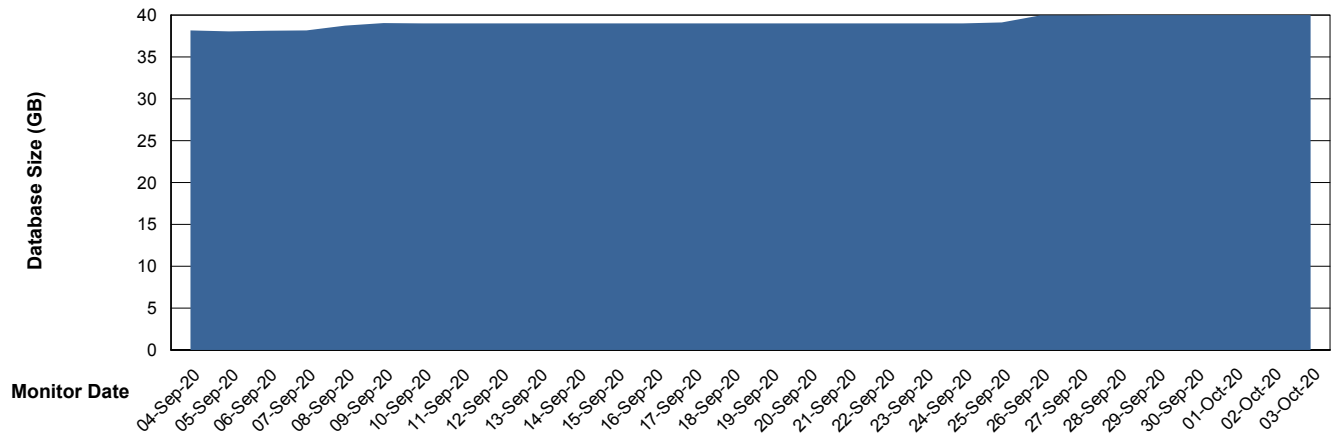

DATABASE SIZE ELJDB_Production

Database growth over last month