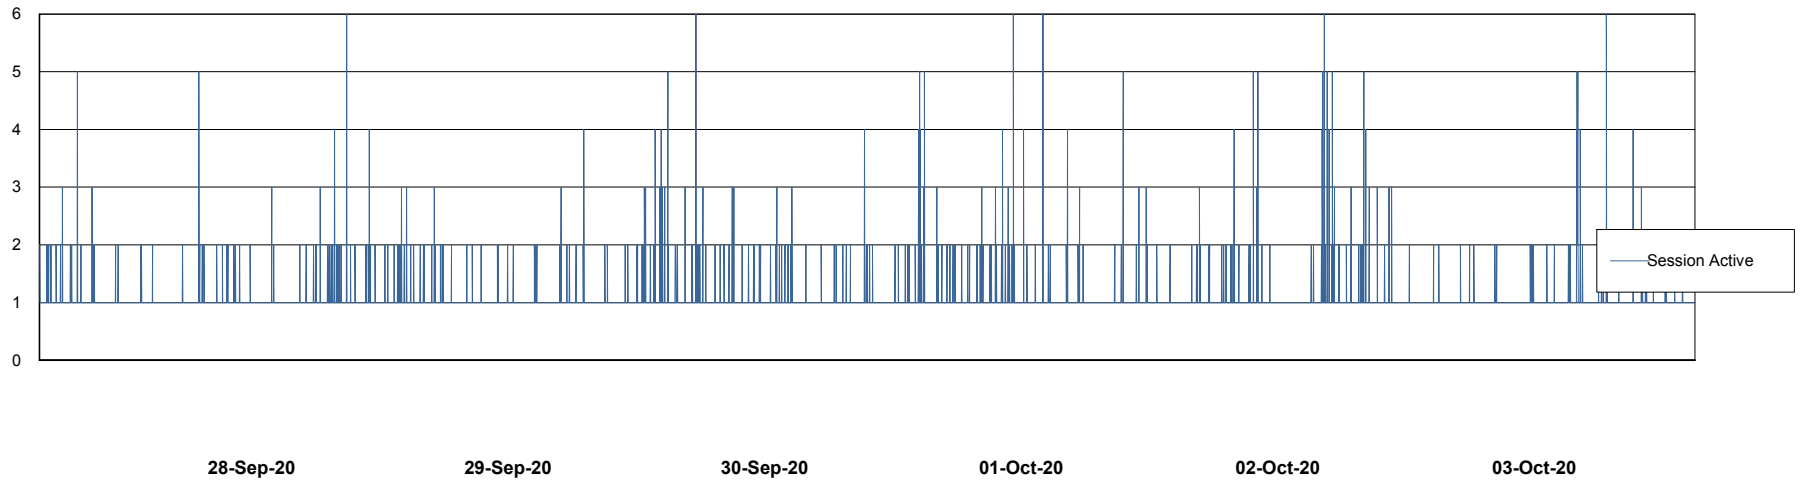

Database Performance ELJDB_Standby