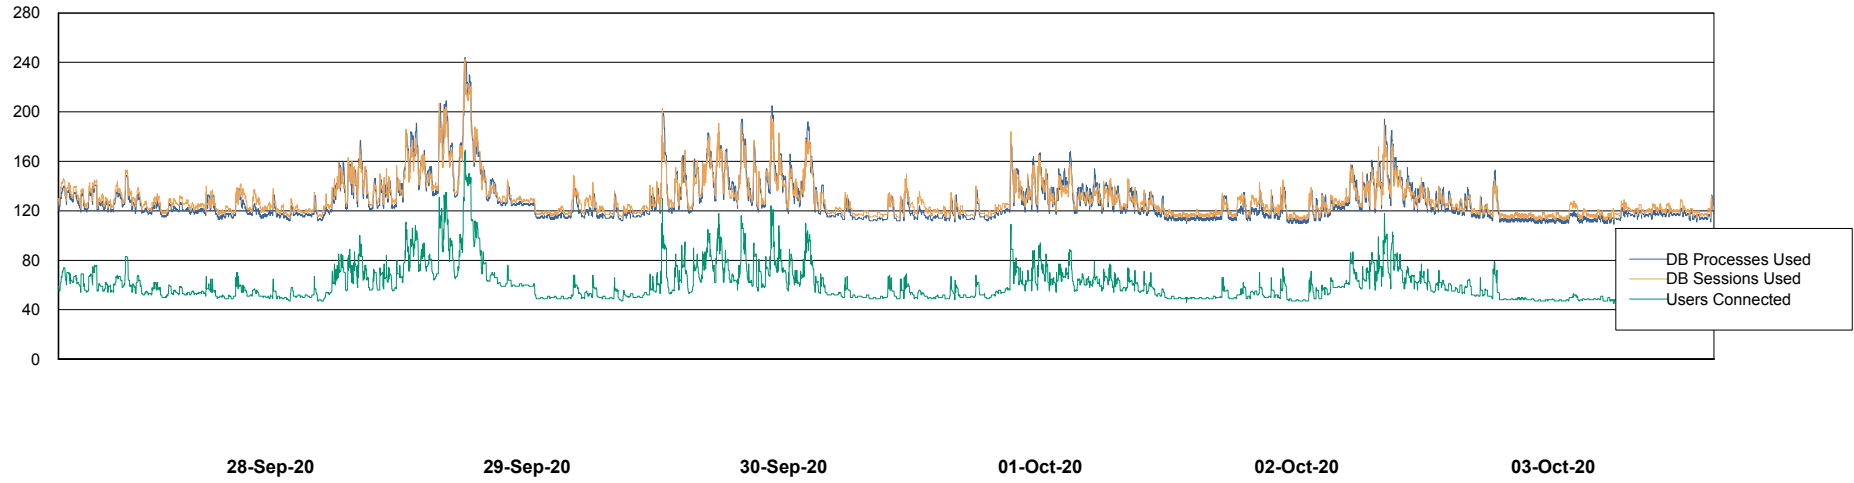

Weekly SLA Customer Report

Customer ELJ Production
Database ID 72

Database Performance ELJDB_PRD_BI

Weekly SLA Customer Report

Customer ELJ Production
Database ID 72

Database Performance ELJDB_Production

Weekly SLA Customer Report