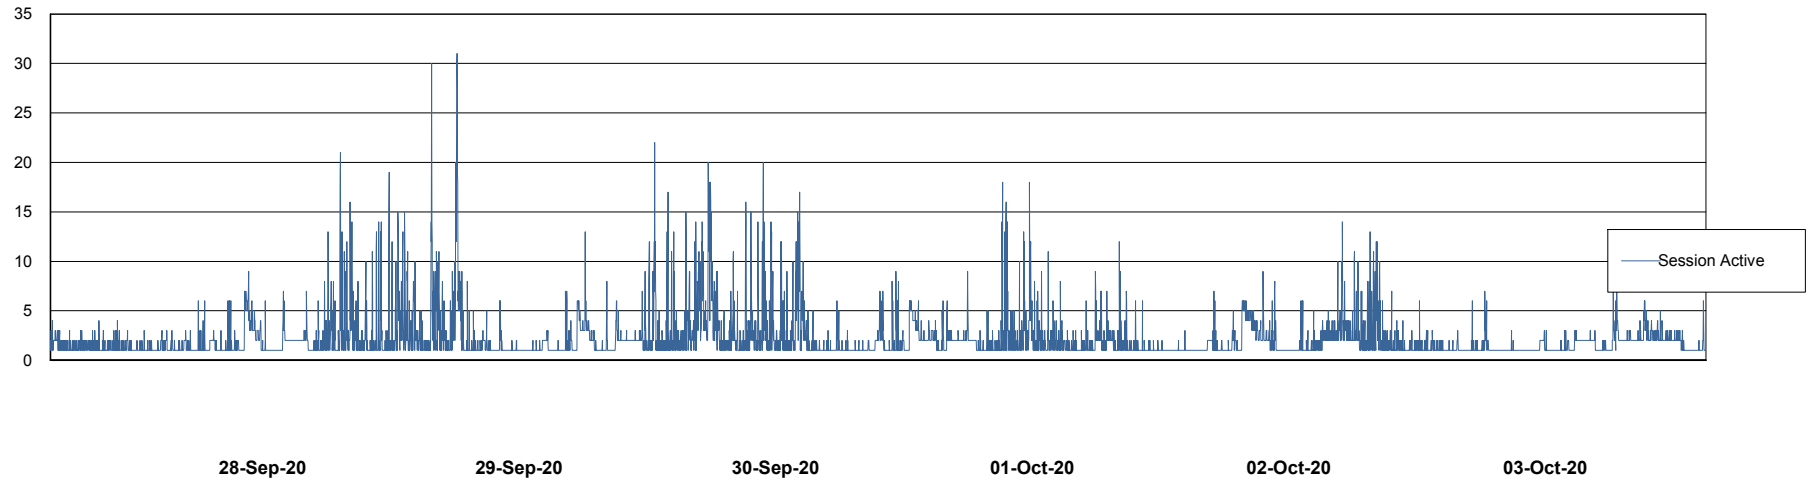

Weekly SLA Customer Report

Customer ELJ Production
Database ID 72

Database Performance ELJDB_PRD_BI

Weekly SLA Customer Report

Customer ELJ Production
Database ID 72

Database Performance ELJDB_Production

Weekly SLA Customer Report