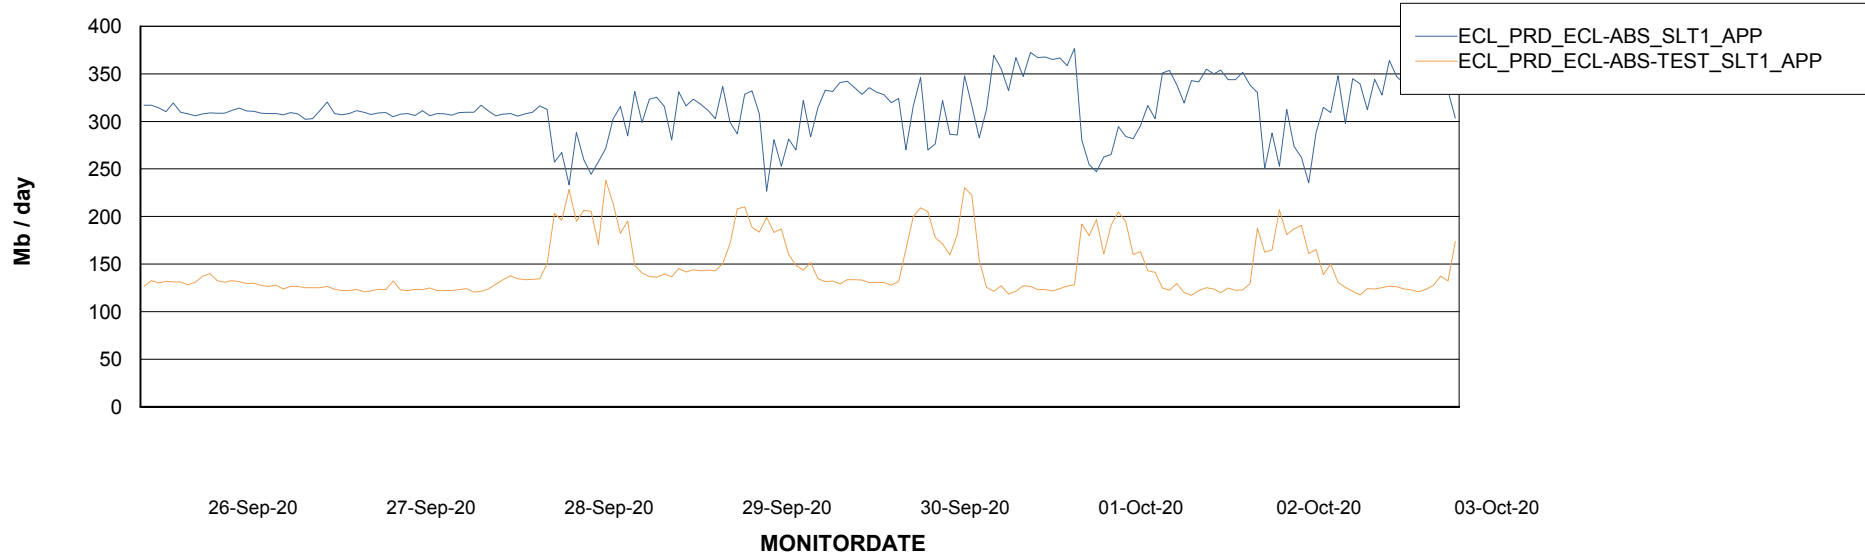

ABSSolute Application Server Services

Avg memory used per ABS Server Service