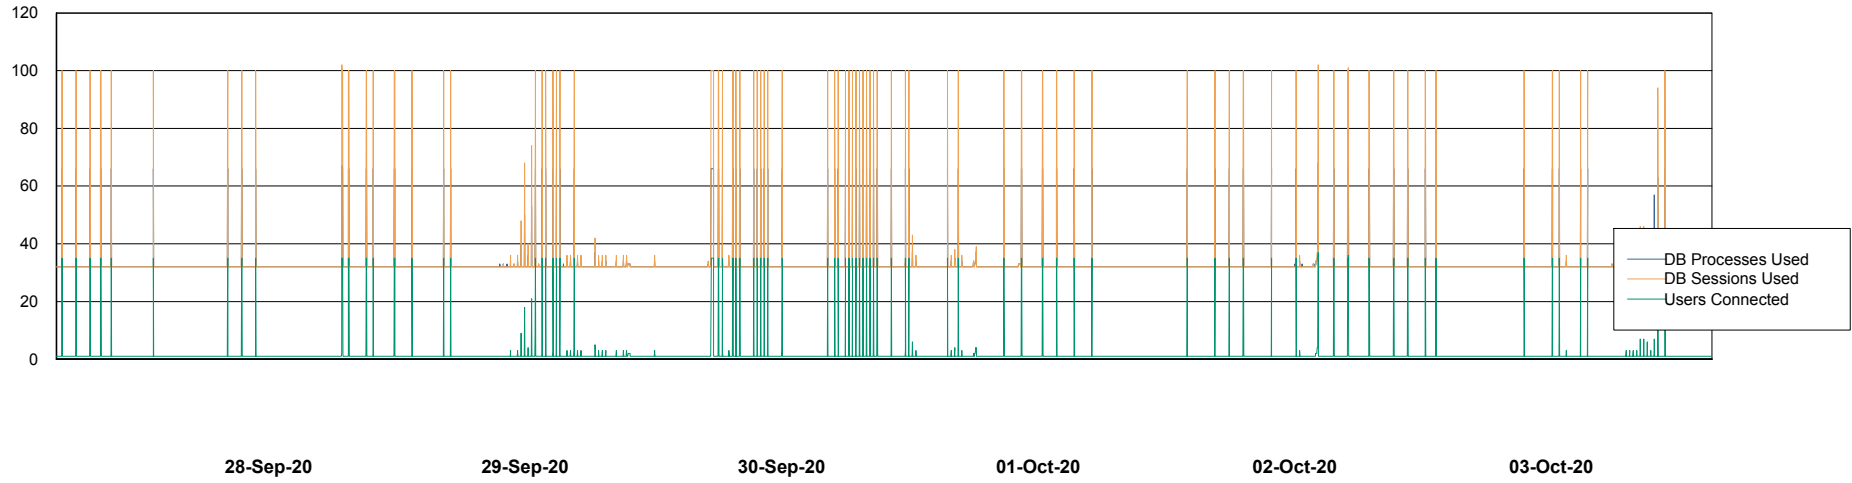

Weekly SLA Customer Report

Customer ECL Production
Database ID 77

Database Performance ECLDB_Production

Weekly SLA Customer Report

Customer ECL Production
Database ID 77

Database Performance ECLDB_Standby

Weekly SLA Customer Report