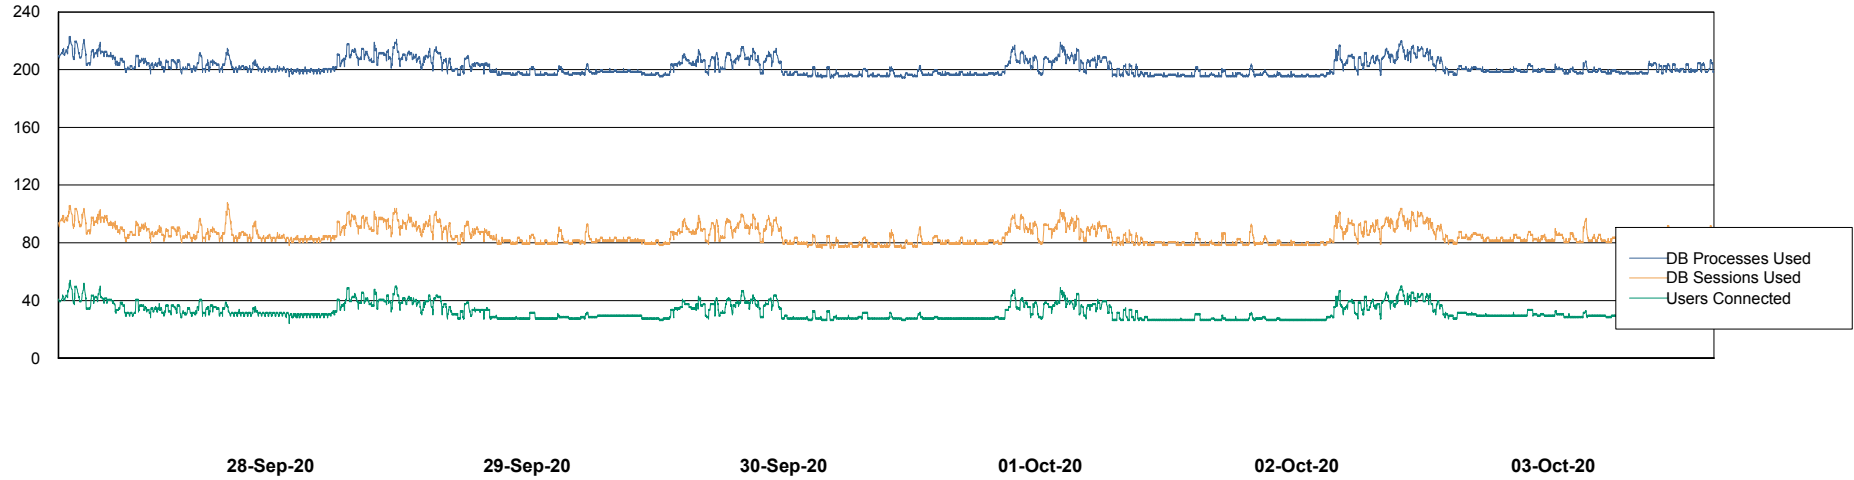

Database Performance ECLDB_Production