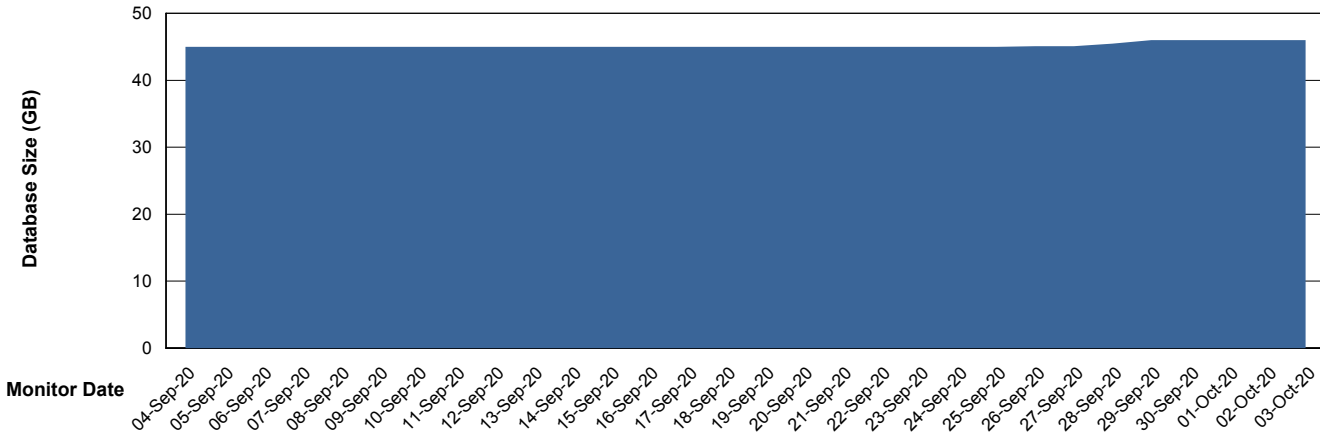

Weekly SLA Customer Report

Customer ECL Production
Database ID 77

Database Performance ECLDB_Production

Weekly SLA Customer Report

Customer ECL Production
Database ID 77

Database Performance ECLDB_Standby

Weekly SLA Customer Report

Customer ECL Production
 Database ID 77

DATABASE SIZE ECLDB_Production

Database growth over last month

Database Tablespace ECLDB_Production

Date	Tablespace Name	Filesize (Gb)	Usedsize (Gb)	Percentage free
03-Oct-20	ABSDATA	49	42	14
	INDX	8	2	75
02-Oct-20	ABSDATA	49	42	14
	INDX	8	2	75
01-Oct-20	ABSDATA	49	42	14
	INDX	8	2	75
30-Sep-20	ABSDATA	49	42	14
	INDX	8	2	75
29-Sep-20	ABSDATA	49	42	14
	INDX	8	2	75
28-Sep-20	ABSDATA	49	41	16
	INDX	8	2	75
27-Sep-20	ABSDATA	49	41	16
	INDX	8	2	75