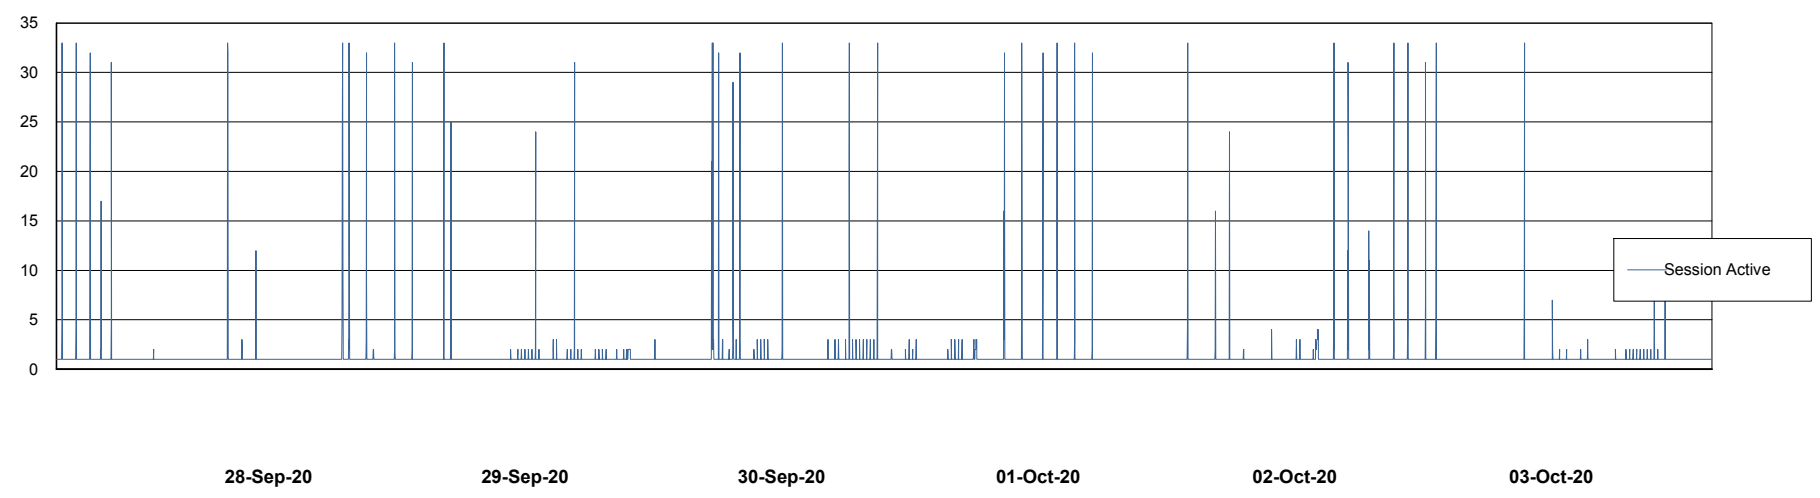

Weekly SLA Customer Report

Customer ECL Production
Database ID 77

Database Performance ECLDB_Production

Weekly SLA Customer Report

Customer ECL Production
Database ID 77

Database Performance ECLDB_Standby

Weekly SLA Customer Report

Customer ECL Production
 Database ID 77

DATABASE SIZE ECLDB_Production

Database growth over last month

Database Tablespace ECLDB_Production

Date	Tablespace Name	Filesize (Gb)	Usedsize (Gb)	Percentage free
03-Oct-20	ABSDATA	49	42	14
	INDX	8	2	75
02-Oct-20	ABSDATA	49	42	14
	INDX	8	2	75
01-Oct-20	ABSDATA	49	42	14
	INDX	8	2	75
30-Sep-20	ABSDATA	49	42	14
	INDX	8	2	75
29-Sep-20	ABSDATA	49	42	14
	INDX	8	2	75
28-Sep-20	ABSDATA	49	41	16
	INDX	8	2	75
27-Sep-20	ABSDATA	49	41	16
	INDX	8	2	75