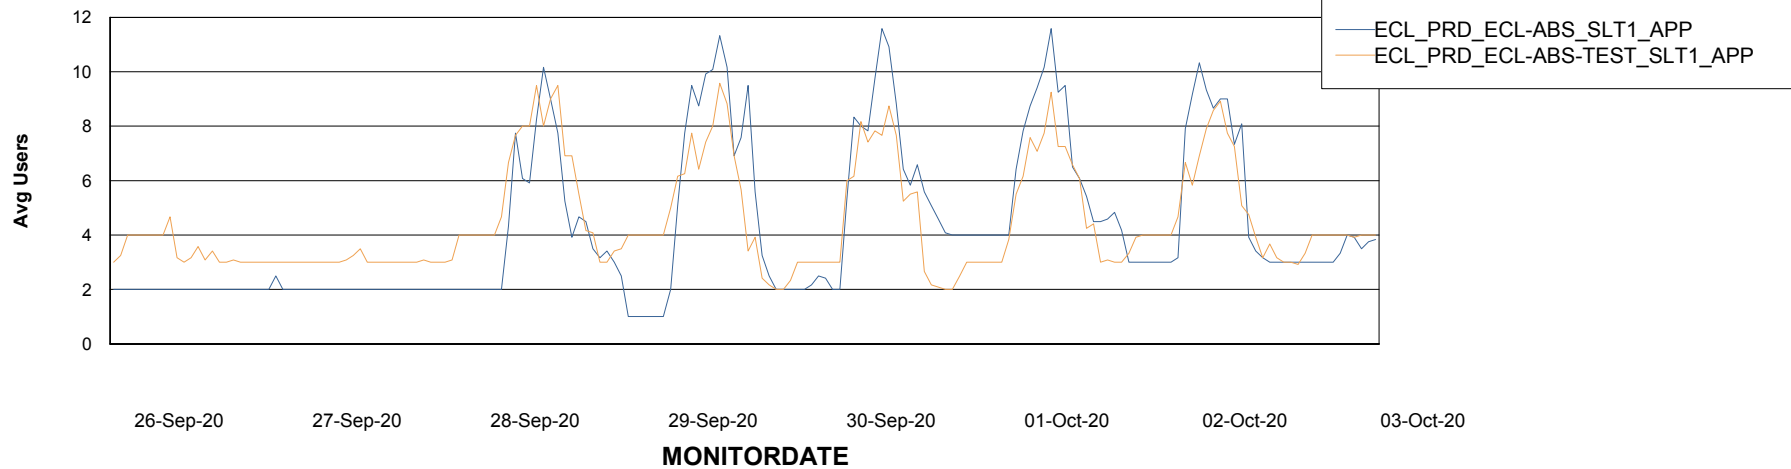

Avg users per day per ABS server