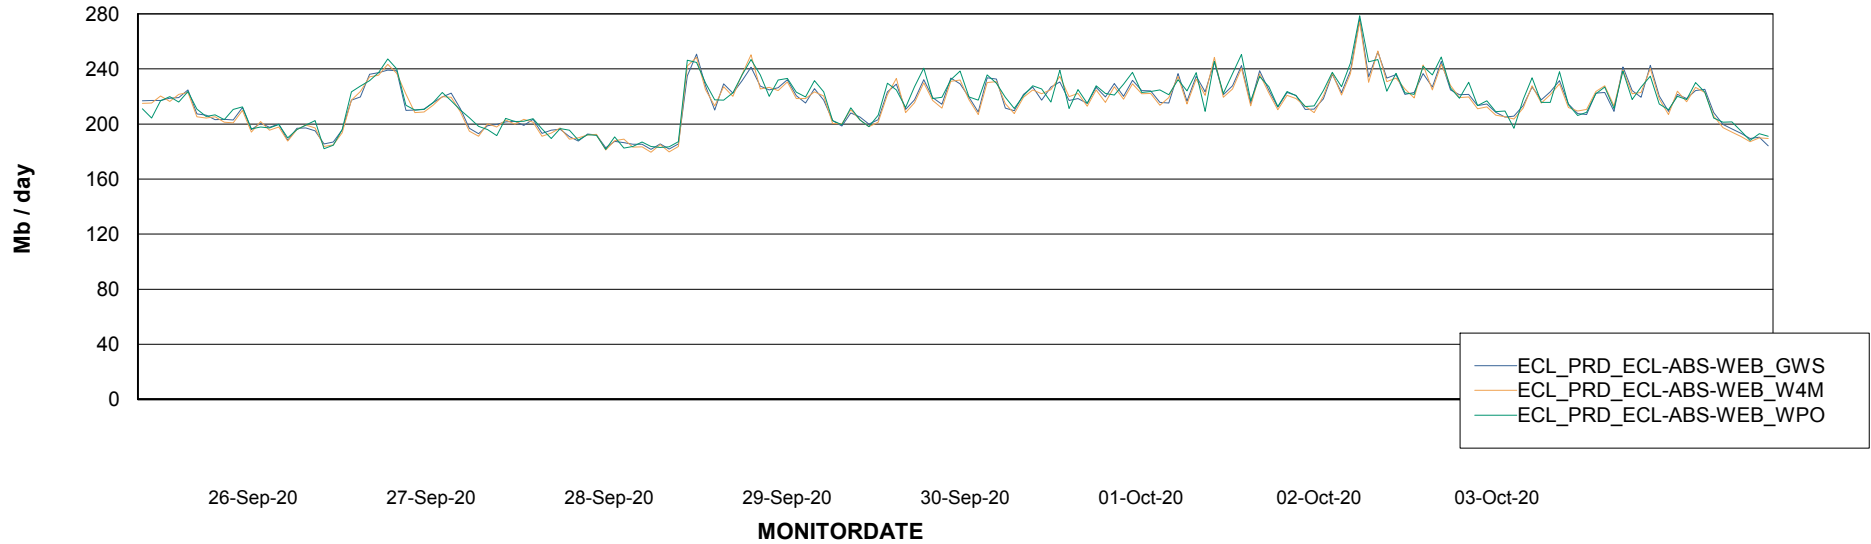

ABSolute Web Component Services

Avg memory used per ABS Web component