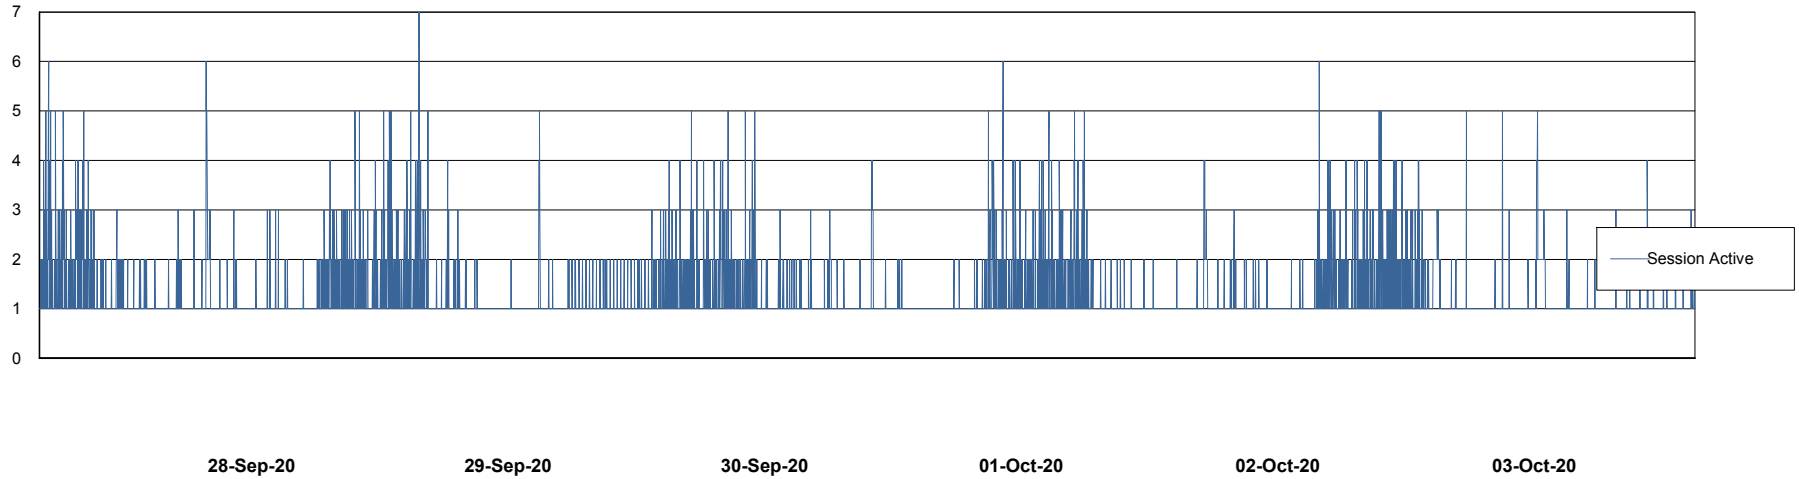

Weekly SLA Customer Report

Customer ECL Production
Database ID 77

Harddisk Usage ECL_PRD_ECL-ABS-WEB

	Free disk space on c: (%)	Total disk space on c: (Gb)
03-Oct-20	80	127
02-Oct-20	80	127
01-Oct-20	80	127
30-Sep-20	80	127
29-Sep-20	80	127
28-Sep-20	80	127
27-Sep-20	80	127

Weekly SLA Customer Report

Customer ECL Production
Database ID 77

Database Performance ECLDB_Production

Weekly SLA Customer Report

Customer ECL Production
Database ID 77

Database Performance ECLDB_Standby

Weekly SLA Customer Report