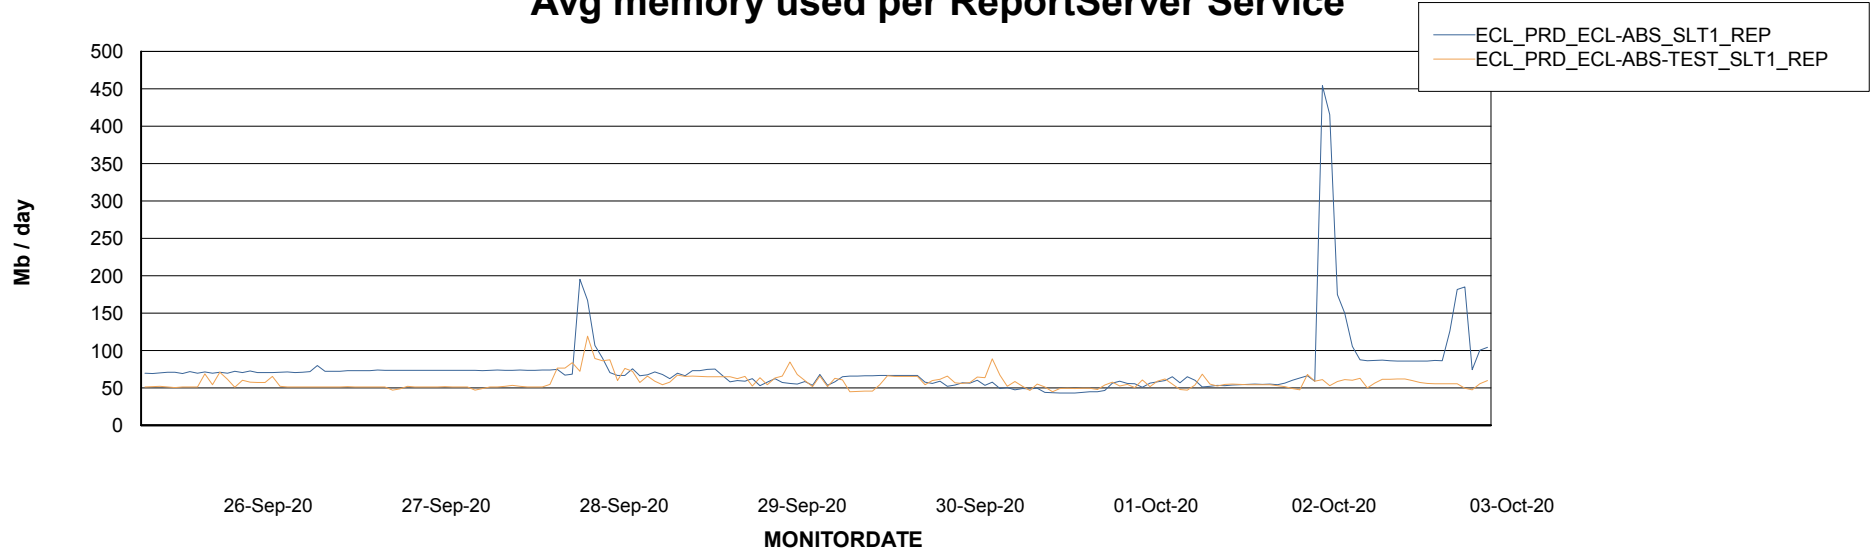

Avg memory used per ABS Server Service

Avg users per day per ABS server

Weekly SLA Customer Report

Customer ECL Production
Database ID 77

ABSSolute Application ReportServer Services

Avg memory used per ReportServer Service