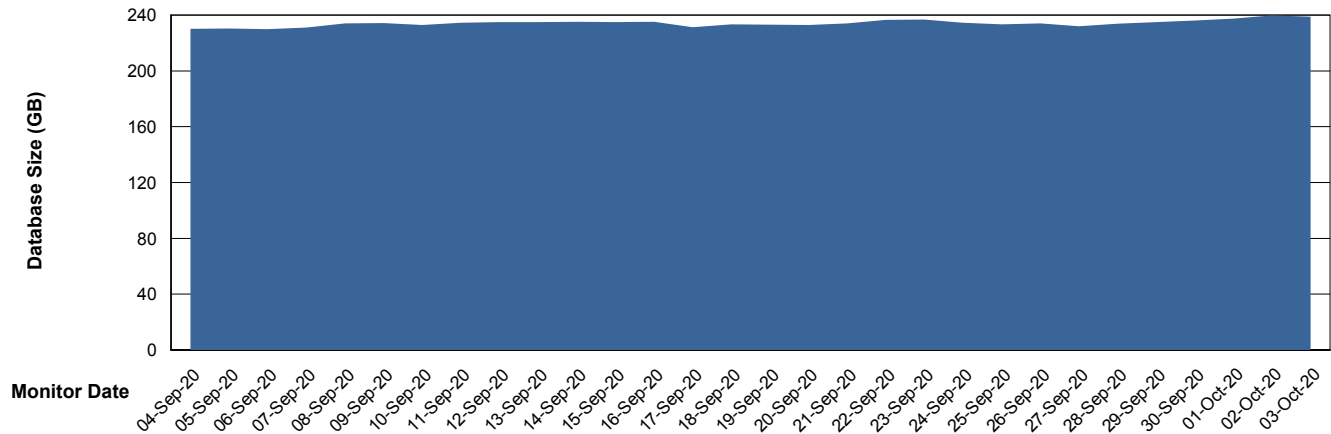

Weekly SLA Customer Report

Customer BNL_Production
Database ID 83

Database Performance BNLDB_Production

Weekly SLA Customer Report

Customer BNL_Production
Database ID 83

DATABASE SIZE BNLDB_FUT_FutureLive

Database growth over last month

DATABASE SIZE BNLDB_Production

Database growth over last month

Weekly SLA Customer Report

Customer BNL_Production
Database ID 83

Database Tablespace BNLDB_FUT_FutureLive

Date	Tablespace Name	Filesize (Gb)	Usedsize (Gb)	Percentage free
03-Oct-20	ABSDATA	116	63	46
	INDX	172	81	53
02-Oct-20	ABSDATA	116	63	46
	INDX	172	81	53
01-Oct-20	ABSDATA	116	62	47
	INDX	172	81	53
30-Sep-20	ABSDATA	116	62	47
	INDX	172	81	53
29-Sep-20	ABSDATA	116	62	47
	INDX	172	81	53
28-Sep-20	ABSDATA	116	62	47
	INDX	172	81	53
27-Sep-20	ABSDATA	116	62	47
	INDX	172	81	53