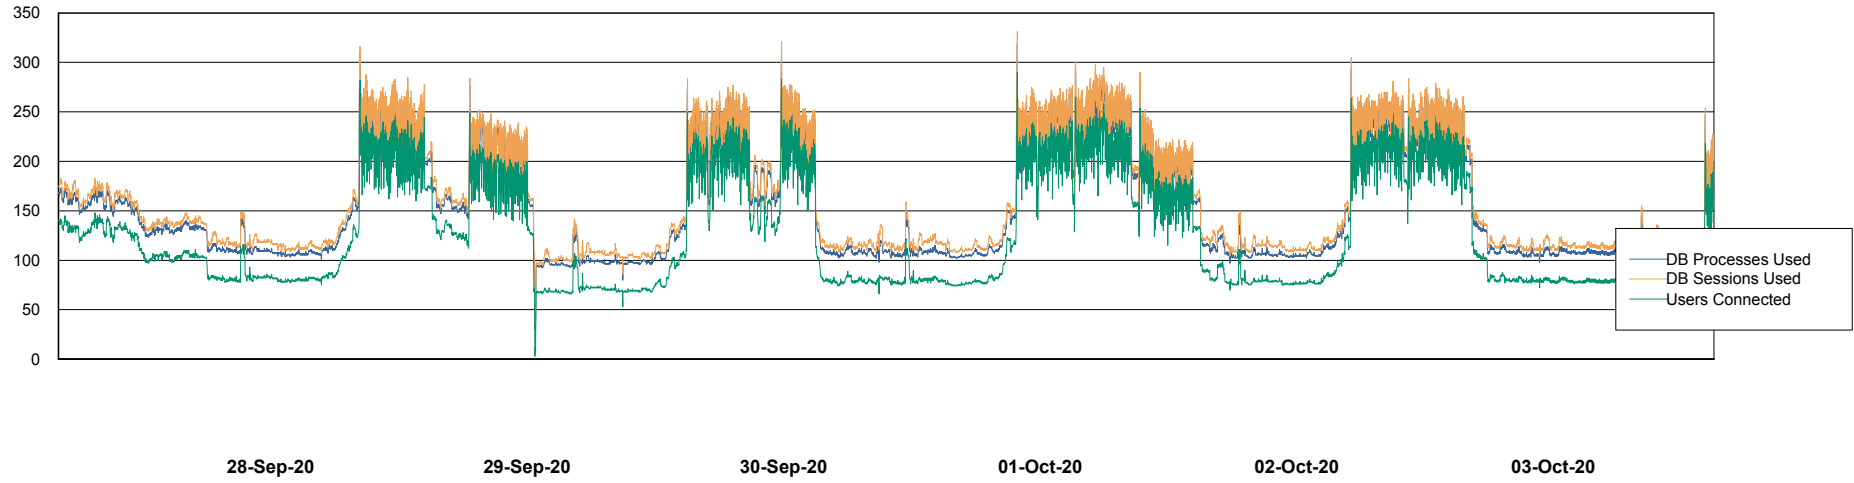

Weekly SLA Customer Report

Customer BNL_Production
Database ID 83

Database Performance BNLDB_FUT_FutureLive

Weekly SLA Customer Report

Customer BNL_Production
Database ID 83

Database Performance BNLDB_FUT_Standby

Weekly SLA Customer Report

Customer BNL_Production
Database ID 83

Database Performance BNLDB_Production

Weekly SLA Customer Report

Customer BNL_Production
Database ID 83

DATABASE SIZE BNLDB_FUT_FutureLive

Database growth over last month