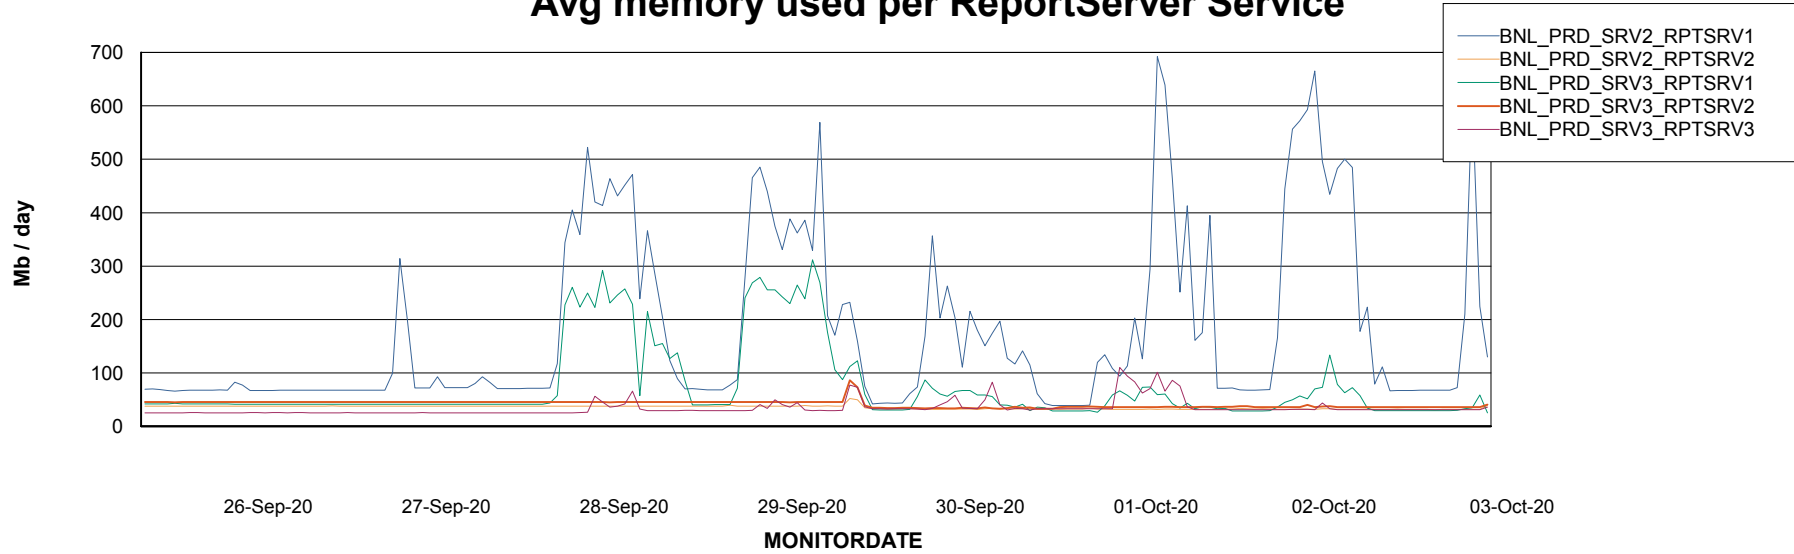

Avg users per day per ABS server

Weekly SLA Customer Report

Customer BNL_Production
Database ID 83

ABSSolute Web Component Services

Avg memory used per ReportServer Service

Disaster per ABS component