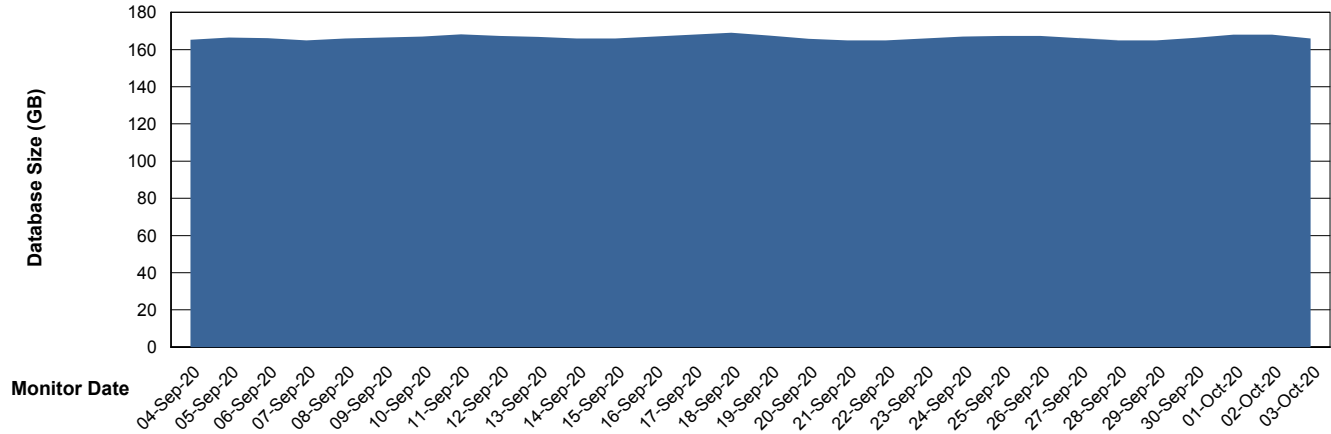

Weekly SLA Customer Report

Customer BNL_Production
Database ID 83

Database Performance BNLDB_Production

Weekly SLA Customer Report

Customer BNL_Production
Database ID 83

DATABASE SIZE BNLDB_FUT_FutureLive

Database growth over last month

DATABASE SIZE BNLDB_Production

Database growth over last month

Weekly SLA Customer Report

Customer BNL_Production
Database ID 83

Database Tablespace BNLDB_FUT_FutureLive

Date	Tablespace Name	Filesize (Gb)	Usedsize (Gb)	Percentage free
03-Oct-20	ABSDATA	116	63	46
	INDX	172	81	53
02-Oct-20	ABSDATA	116	63	46
	INDX	172	81	53
01-Oct-20	ABSDATA	116	62	47
	INDX	172	81	53
30-Sep-20	ABSDATA	116	62	47
	INDX	172	81	53
29-Sep-20	ABSDATA	116	62	47
	INDX	172	81	53
28-Sep-20	ABSDATA	116	62	47
	INDX	172	81	53
27-Sep-20	ABSDATA	116	62	47
	INDX	172	81	53