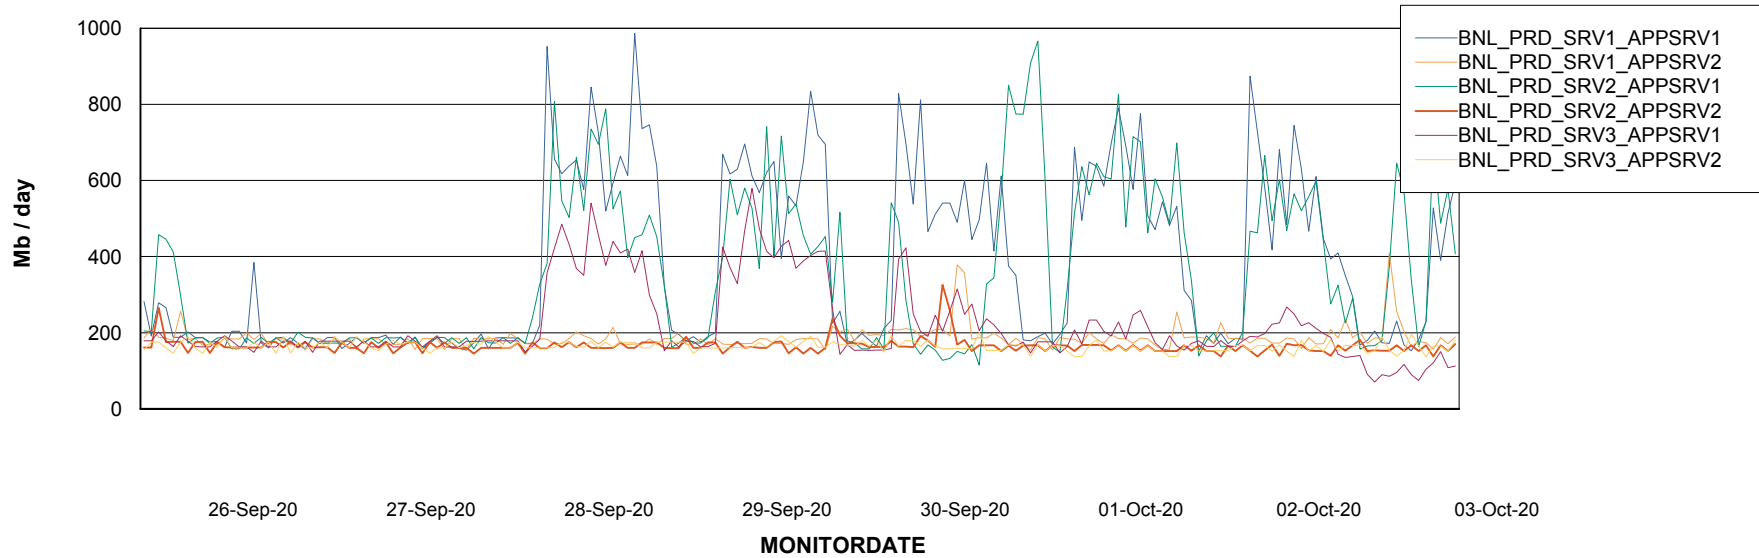

Standby Database Health BNL_Production

Recovery lag for last 7 days

Weekly SLA Customer Report

Customer BNL_Production
Database ID 83

ABSolute Application Server Services

Avg memory used per ABS Server Service