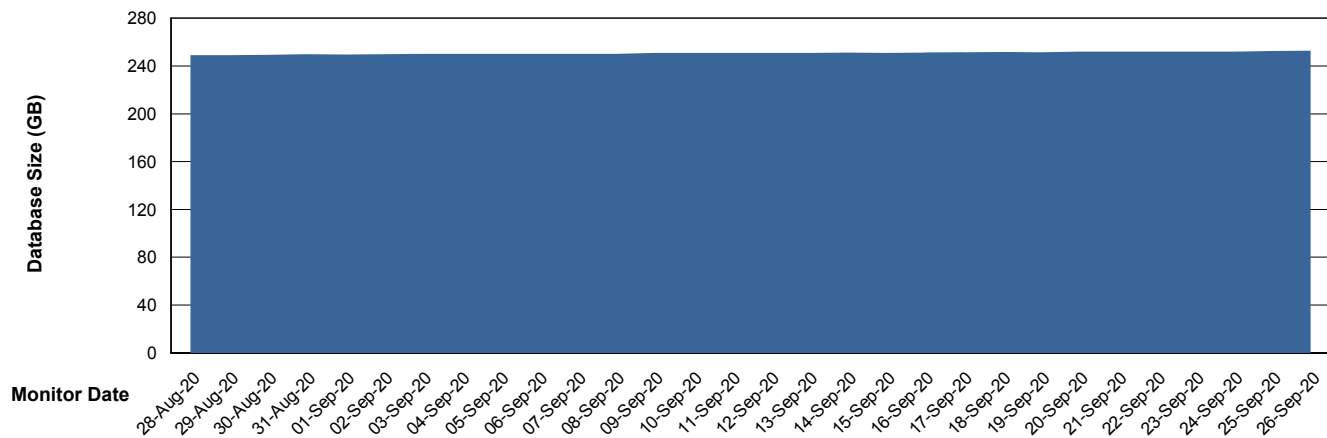

DATABASE SIZE VOSDB_Production

Database growth over last month