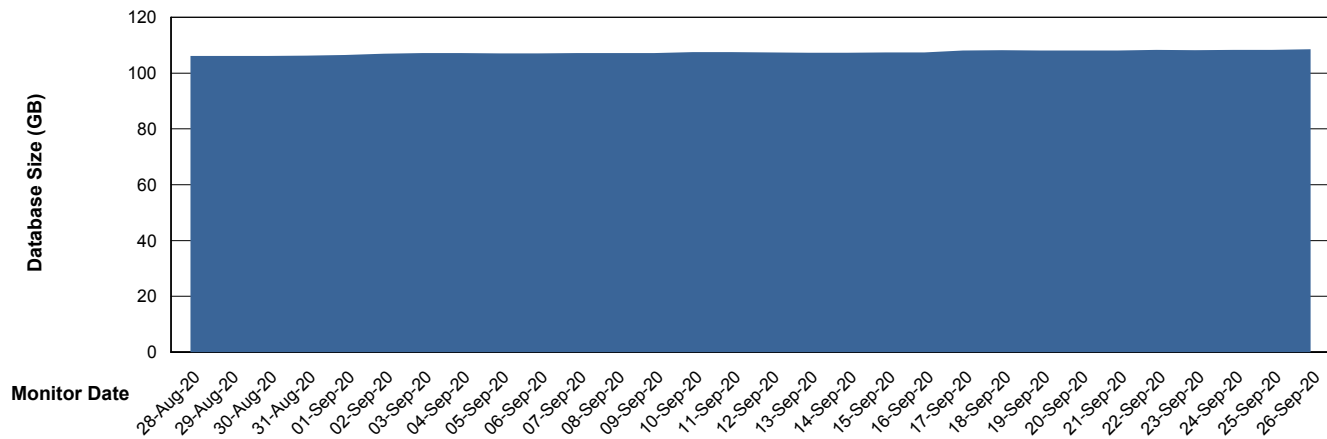

Weekly SLA Customer Report

Customer VOS_Production
Database ID 68

Database Performance VOSDB_Standby

Weekly SLA Customer Report

Customer VOS_Production
Database ID 68

DATABASE SIZE VOSBIDB_Production

Database growth over last month